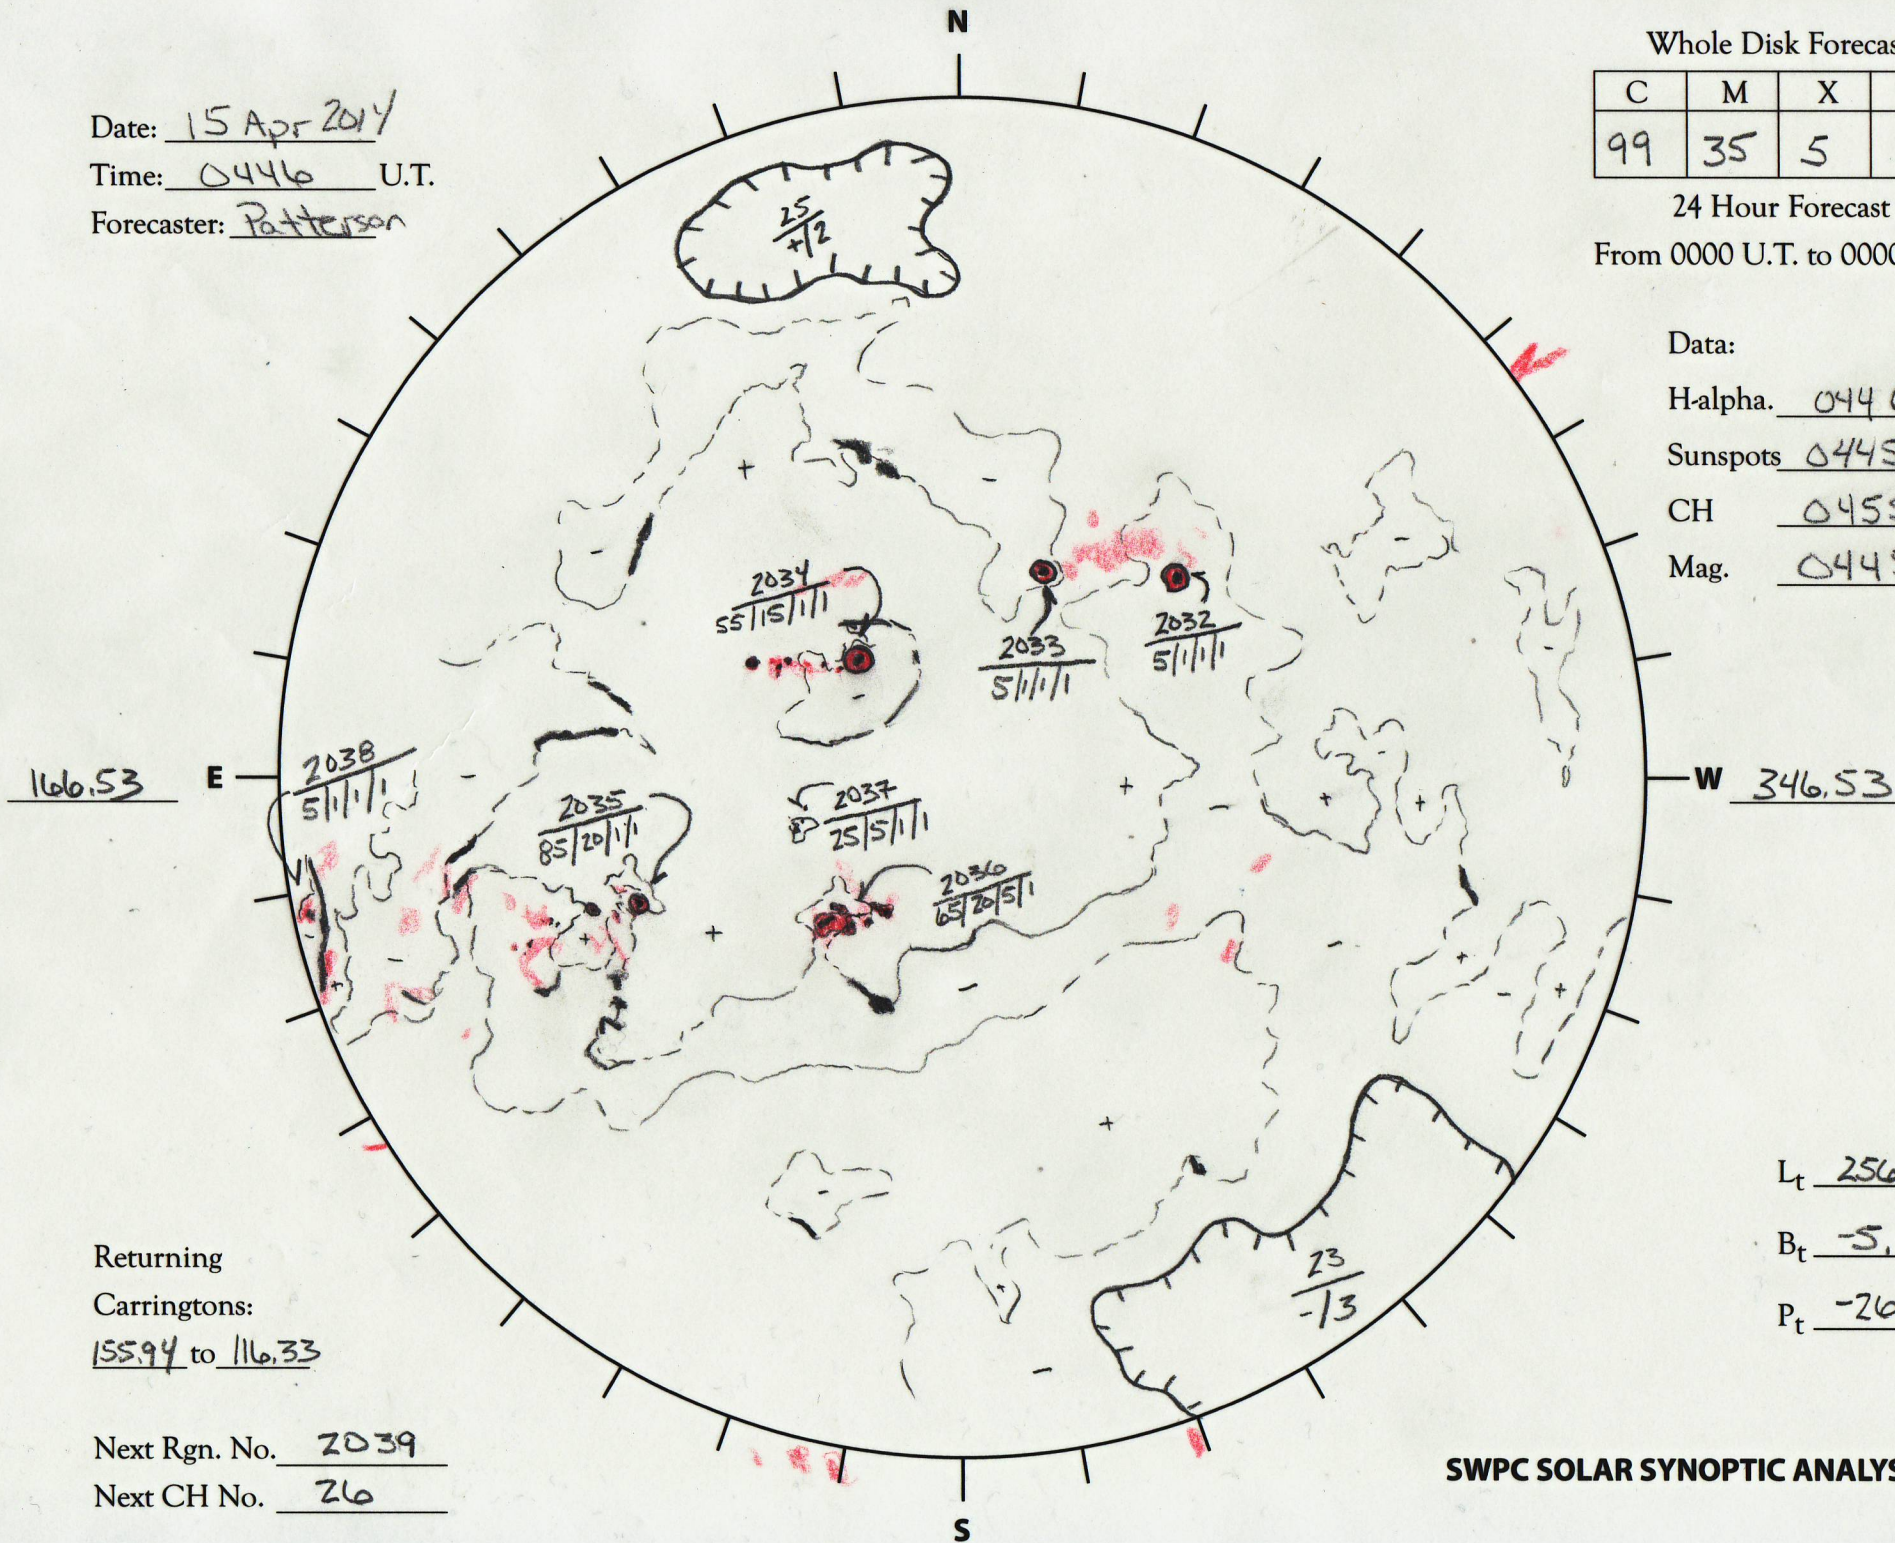

Date: 15 Apr 2014
 Time: 0446 U.T.
 Forecaster: Patterson

Whole Disk Forecast

C	M	X	P
99	35	5	1

24 Hour Forecast
 From 0000 U.T. to 0000 U.T.

Data:

H-alpha. 0446 U.T.

Sunspots 0445 U.T.

CH 0455 U.T.

Mag. 0445 U.T.

Returning
 Carringtons:
155.94 to 116.33

Next Rgn. No. 2039
 Next CH No. 26

L_t 256.53

B_t -5.61

P_t -26.02