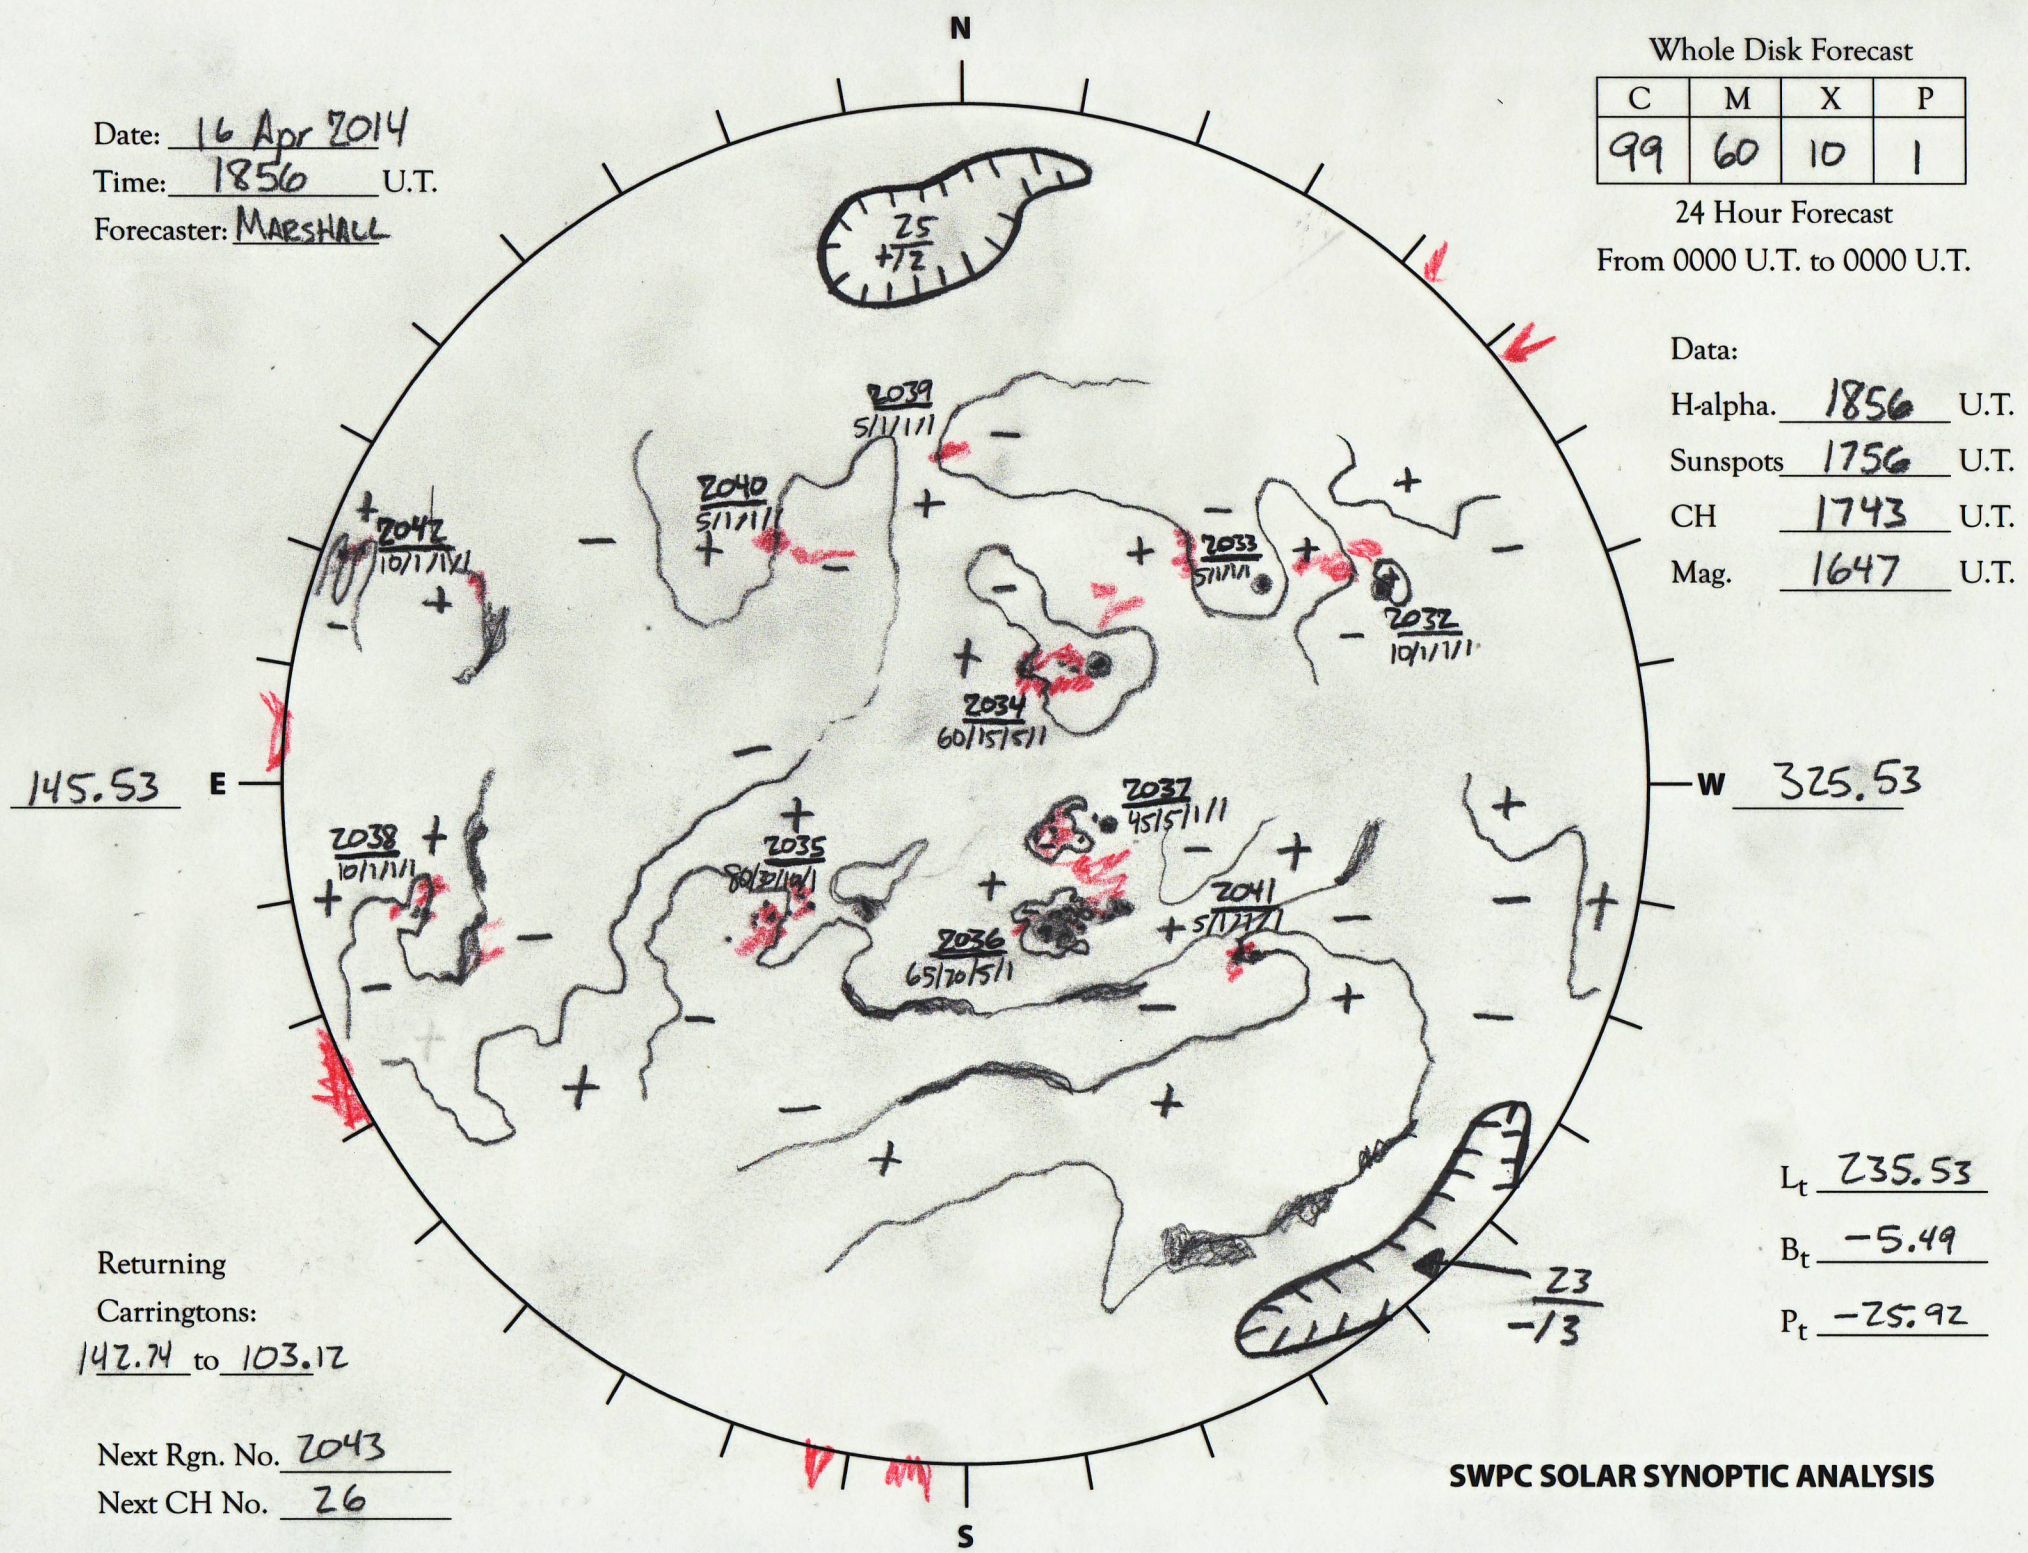

Date: 16 Apr 2014
 Time: 1856 U.T.
 Forecaster: MARSHALL

Whole Disk Forecast

C	M	X	P
99	60	10	1

24 Hour Forecast
 From 0000 U.T. to 0000 U.T.

Data:

H-alpha. 1856 U.T.
 Sunspots 1756 U.T.
 CH 1743 U.T.
 Mag. 1647 U.T.

145.53 E

W 325.53

Returning
 Carringtons:
142.74 to 103.12

Next Rgn. No. 2043
 Next CH No. 26

L_t 235.53
 B_t -5.49
 P_t -25.92