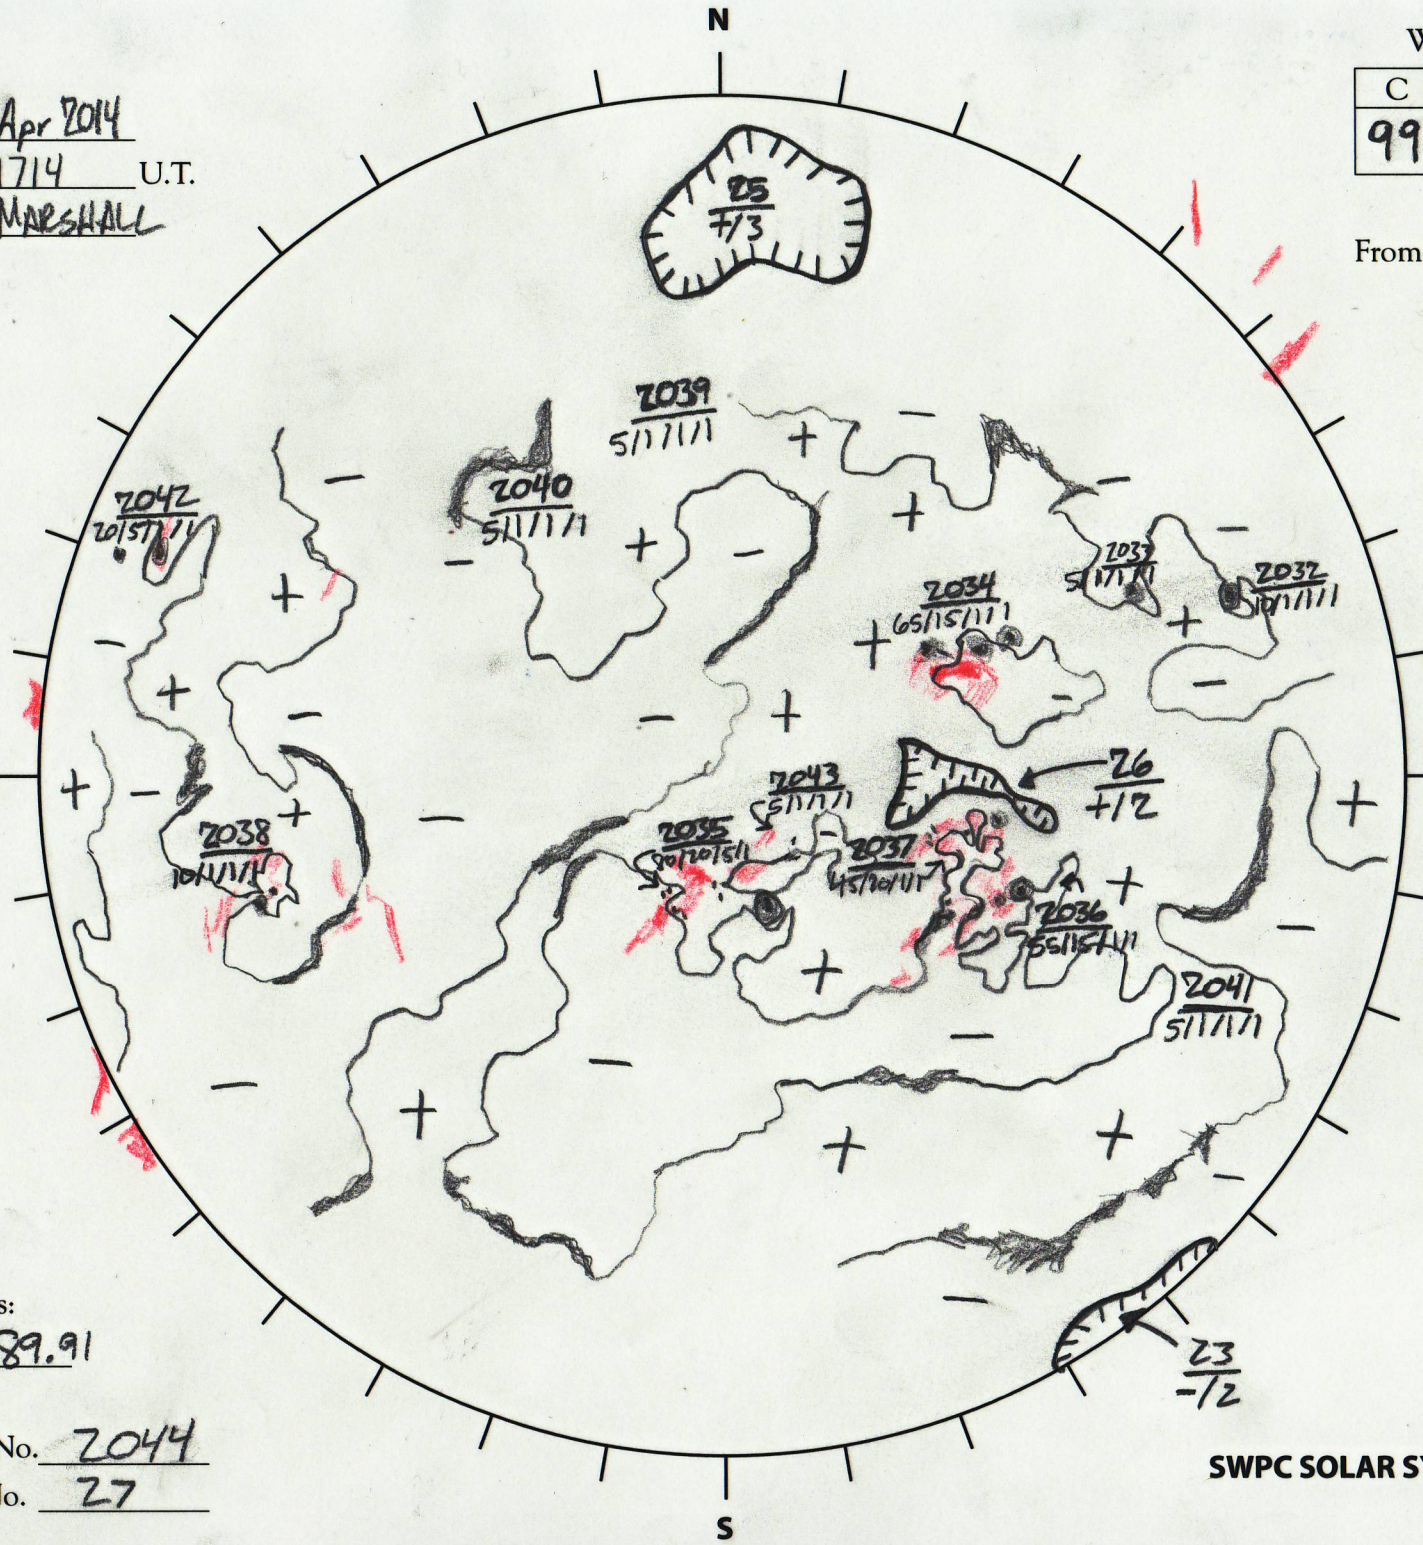

Date: 17 Apr 2014
 Time: 1714 U.T.
 Forecaster: MARSHALL

Whole Disk Forecast

C	M	X	P
99	60	10	10

24 Hour Forecast
 From 0000 U.T. to 0000 U.T.

Data:
 H-alpha. 1714 U.T.
 Sunspots 1654 U.T.
 CH 1642 U.T.
 Mag. 1645 U.T.

133.76 E

W 313.26

Returning
 Carringtons:
129.53 to 89.91

Next Rgn. No. 2044
 Next CH No. 27

L_t 223.26
 B_t -5.41
 P_t -25.85