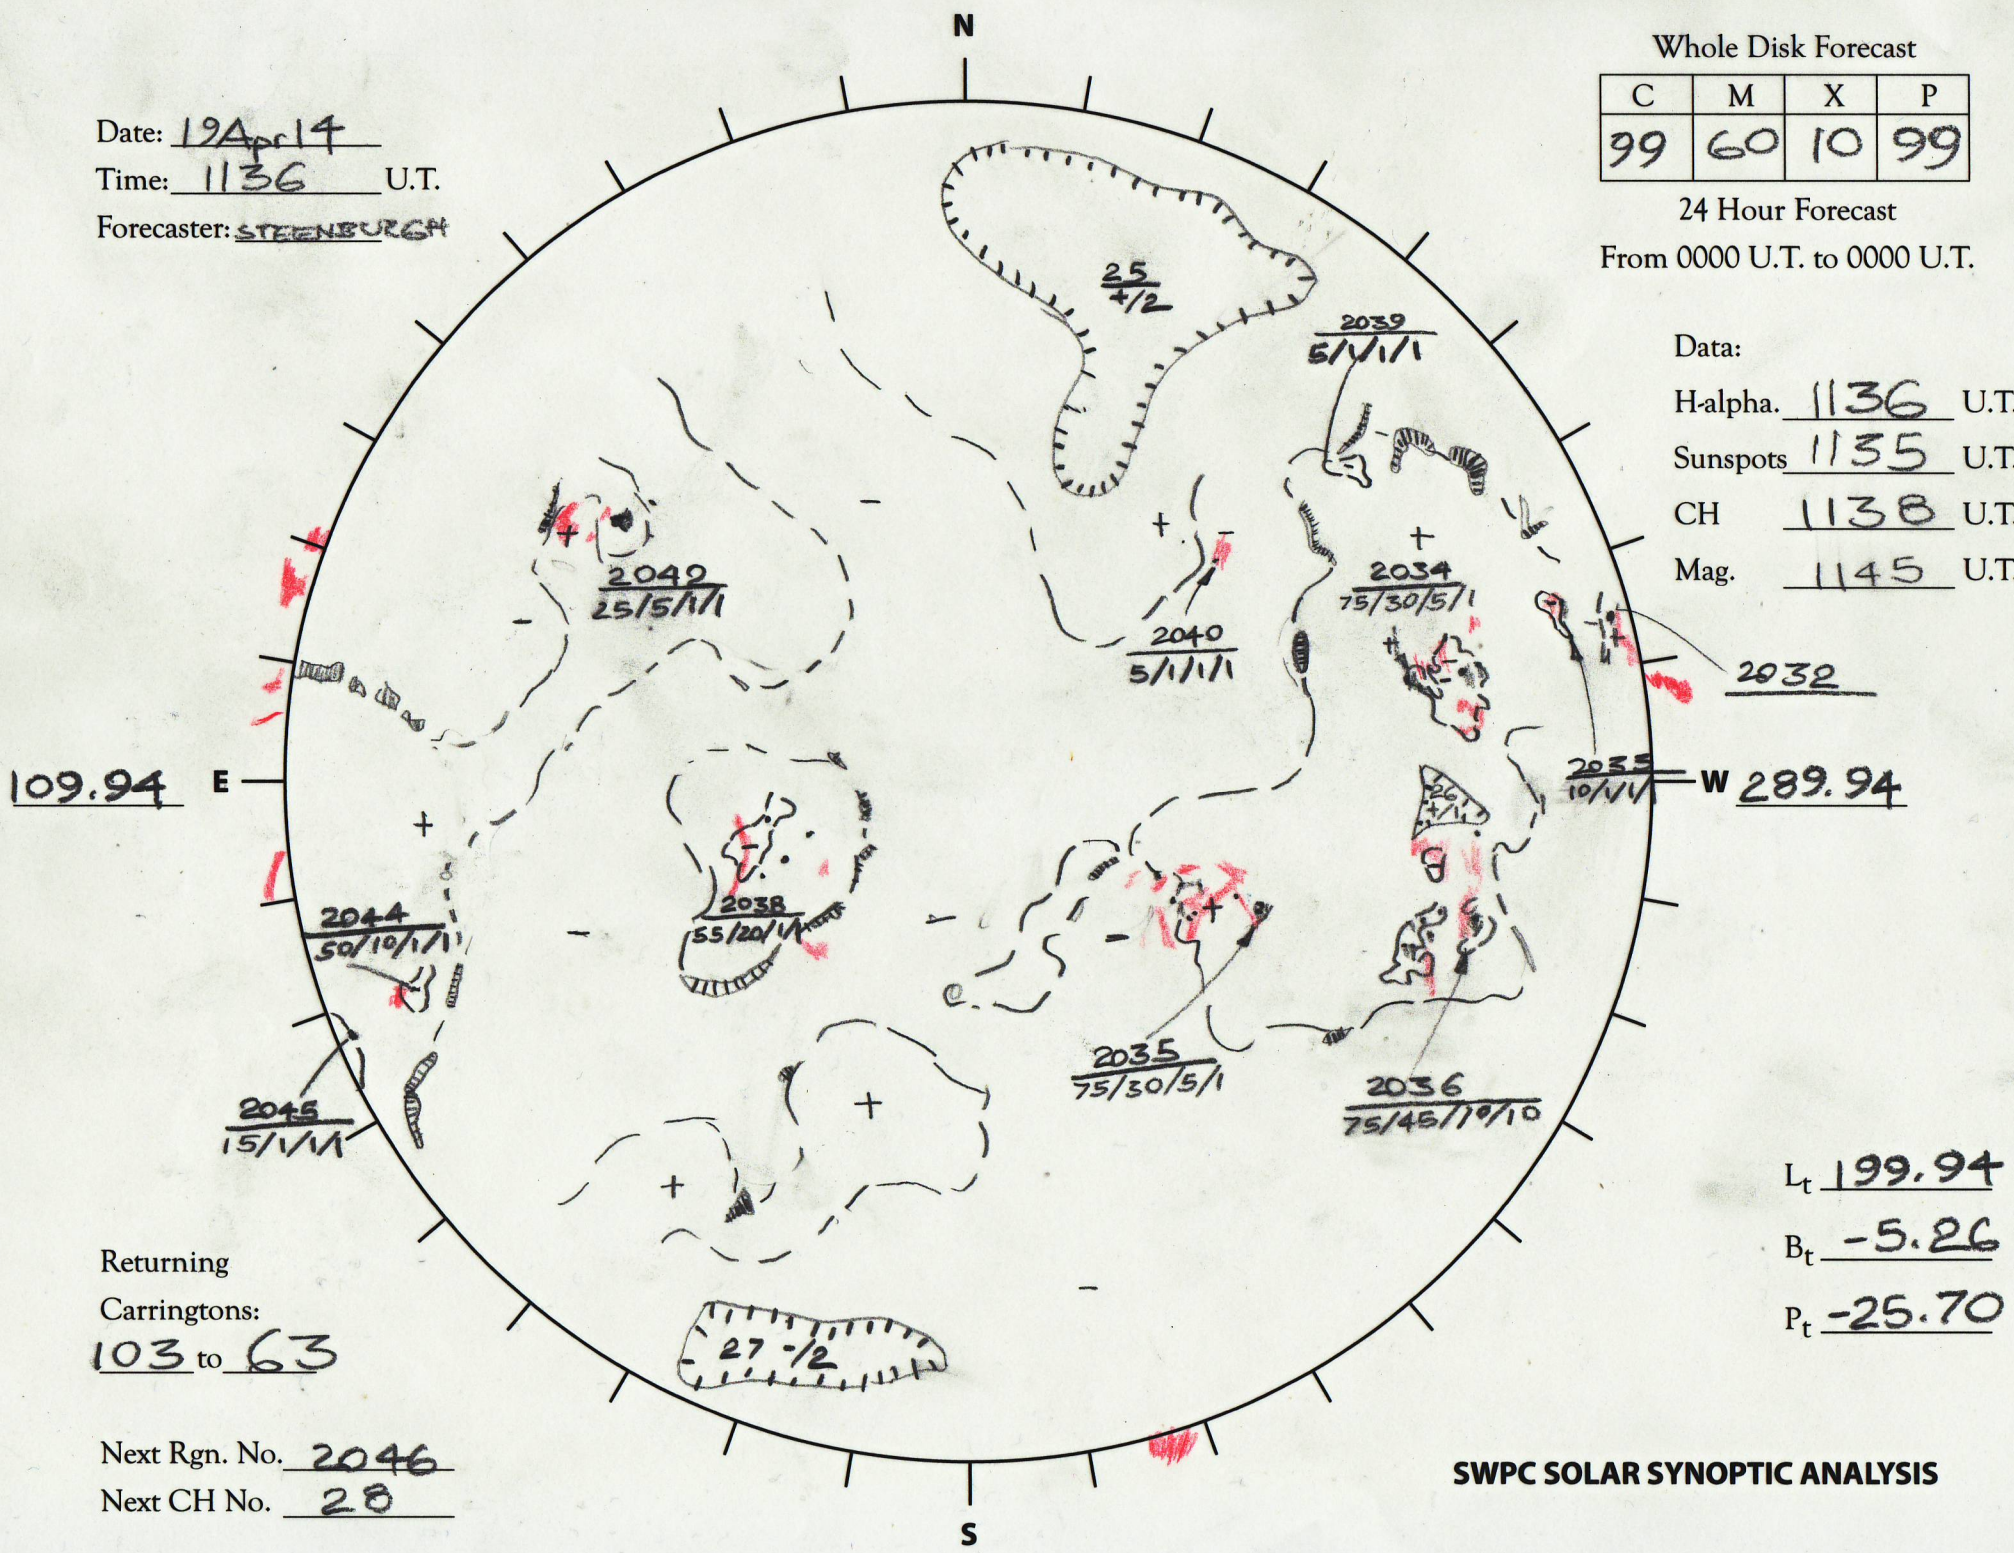

Date: 19 Apr 14
 Time: 1136 U.T.
 Forecaster: STEENBURGH

Whole Disk Forecast

C	M	X	P
99	60	10	99

24 Hour Forecast
 From 0000 U.T. to 0000 U.T.

Data:

H-alpha. 1136 U.T.

Sunspots 1135 U.T.

CH 1138 U.T.

Mag. 1145 U.T.

109.94 E

W 289.94

Returning
 Carringtons:
103 to 63

Next Rgn. No. 2046
 Next CH No. 28

L_t 199.94

B_t -5.26

P_t -25.70