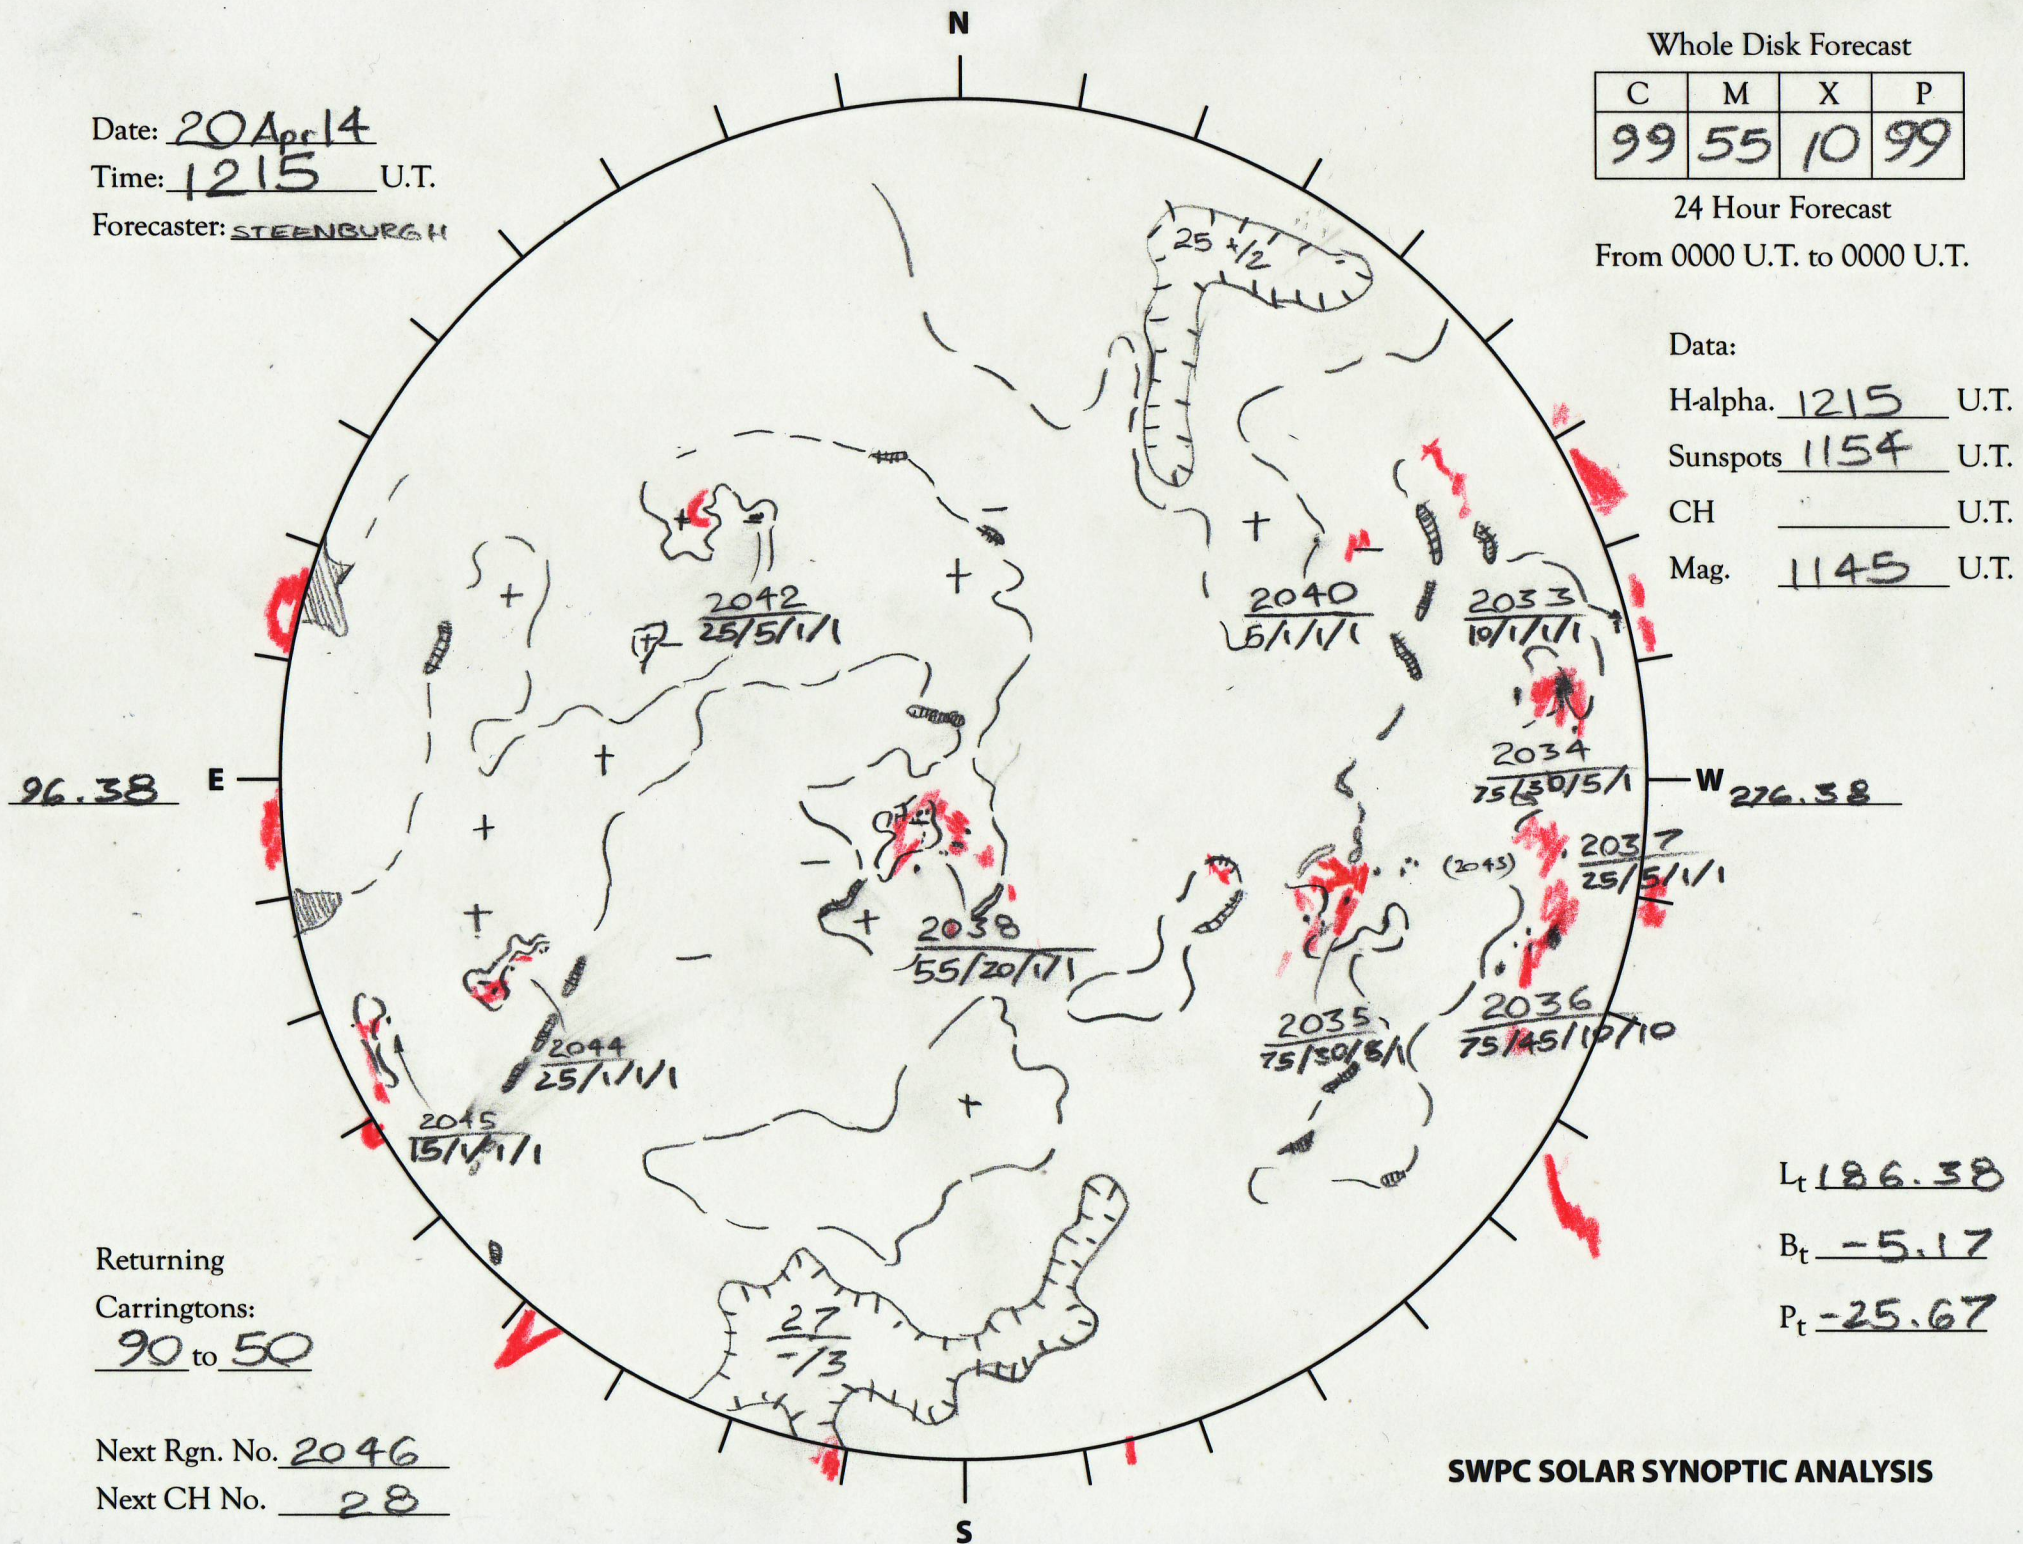

Date: 20 Apr 14
 Time: 1215 U.T.
 Forecaster: STEENBURGH

Whole Disk Forecast

C	M	X	P
99	55	10	99

24 Hour Forecast
 From 0000 U.T. to 0000 U.T.

Data:

H-alpha. 1215 U.T.

Sunspots 1154 U.T.

CH _____ U.T.

Mag. 1145 U.T.

Returning
 Carringtons:
90 to 50

Next Rgn. No. 2046
 Next CH No. 28

L_t 186.38

B_t -5.17

P_t -25.67