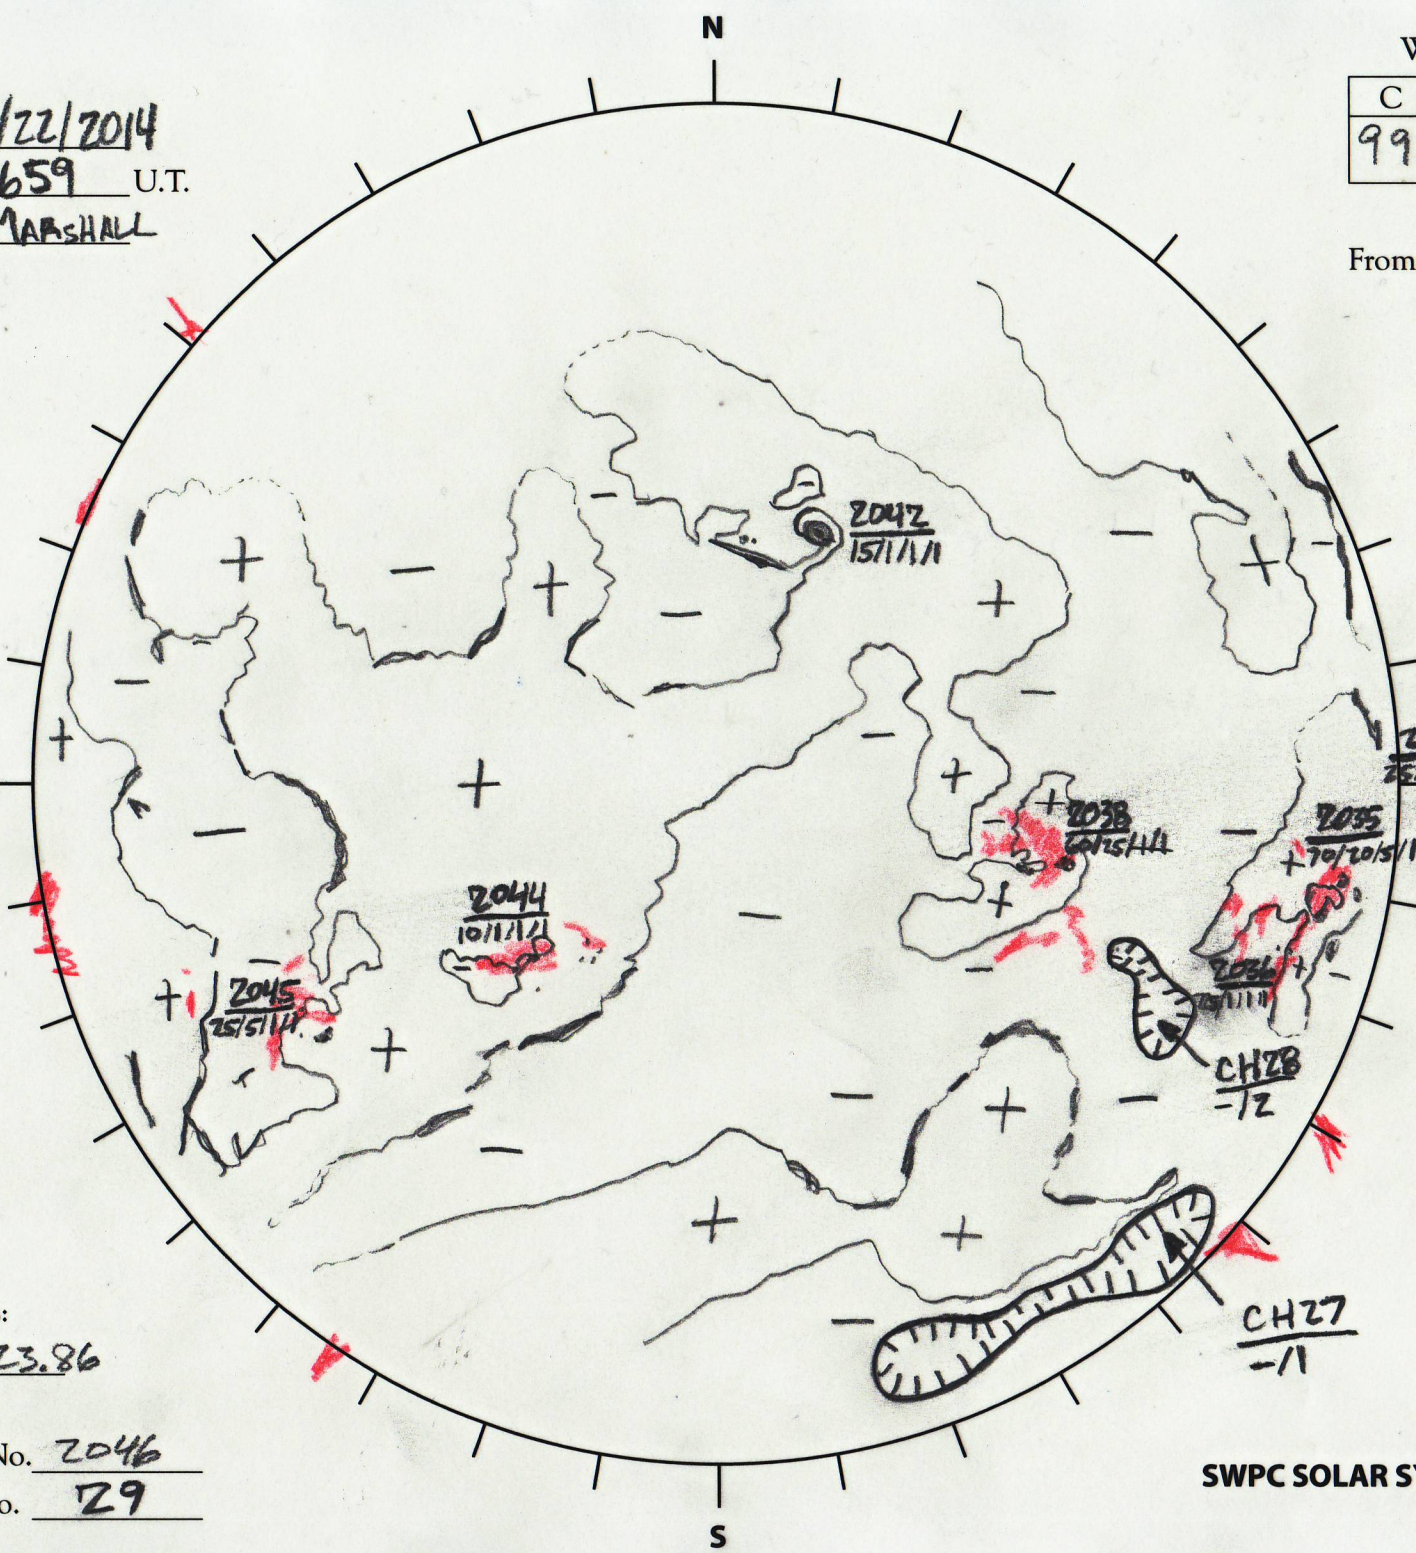

Date: 4/22/2014
 Time: 1659 U.T.
 Forecaster: MARSHALL

Whole Disk Forecast

C	M	X	P
99	50	5	5

24 Hour Forecast
 From 0000 U.T. to 0000 U.T.

Data:

H-alpha. 1659 U.T.

Sunspots 1624 U.T.

CH 1627 U.T.

Mag. 1615 U.T.

67.36 E

247.36 W

Returning
 Carringtons:
63.49 to 23.86

Next Rgn. No. 2046
 Next CH No. 29

L_t 157.36

B_t -4.98

P_t -25.36