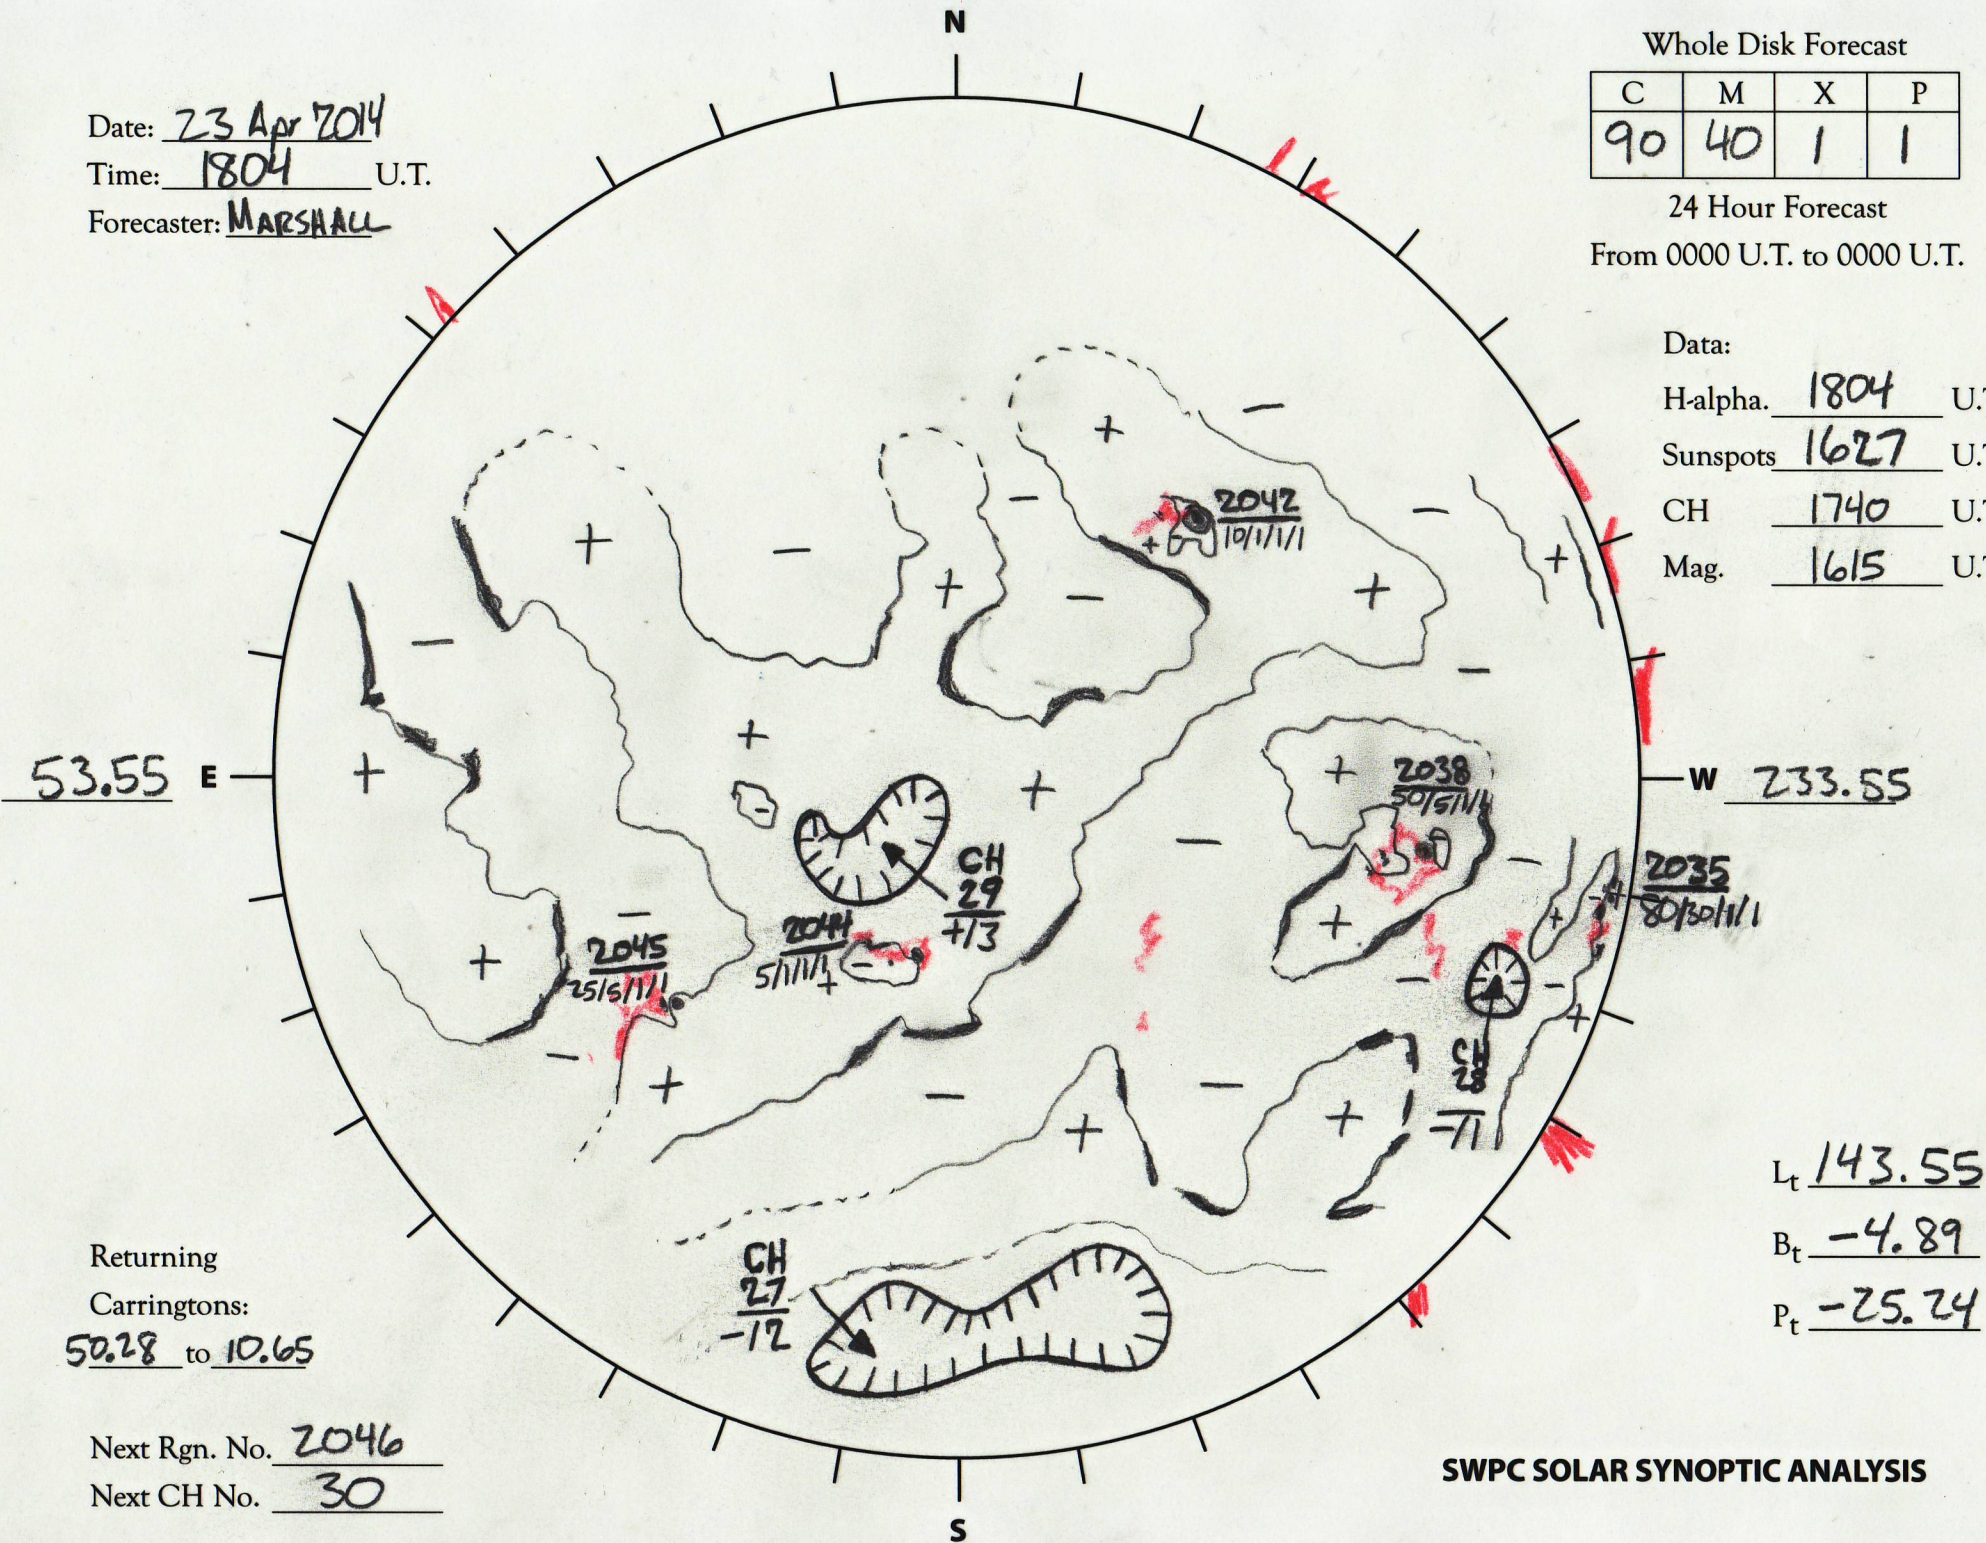

Date: 23 Apr 2014
 Time: 1804 U.T.
 Forecaster: MARSHALL

Whole Disk Forecast

C	M	X	P
90	40	1	1

24 Hour Forecast
 From 0000 U.T. to 0000 U.T.

Data:
 H-alpha. 1804 U.T.
 Sunspots 1627 U.T.
 CH 1740 U.T.
 Mag. 1615 U.T.

Returning
 Carringtons:
50.28 to 10.65

L_t 143.55
 B_t -4.89
 P_t -25.24

Next Rgn. No. 2046
 Next CH No. 30