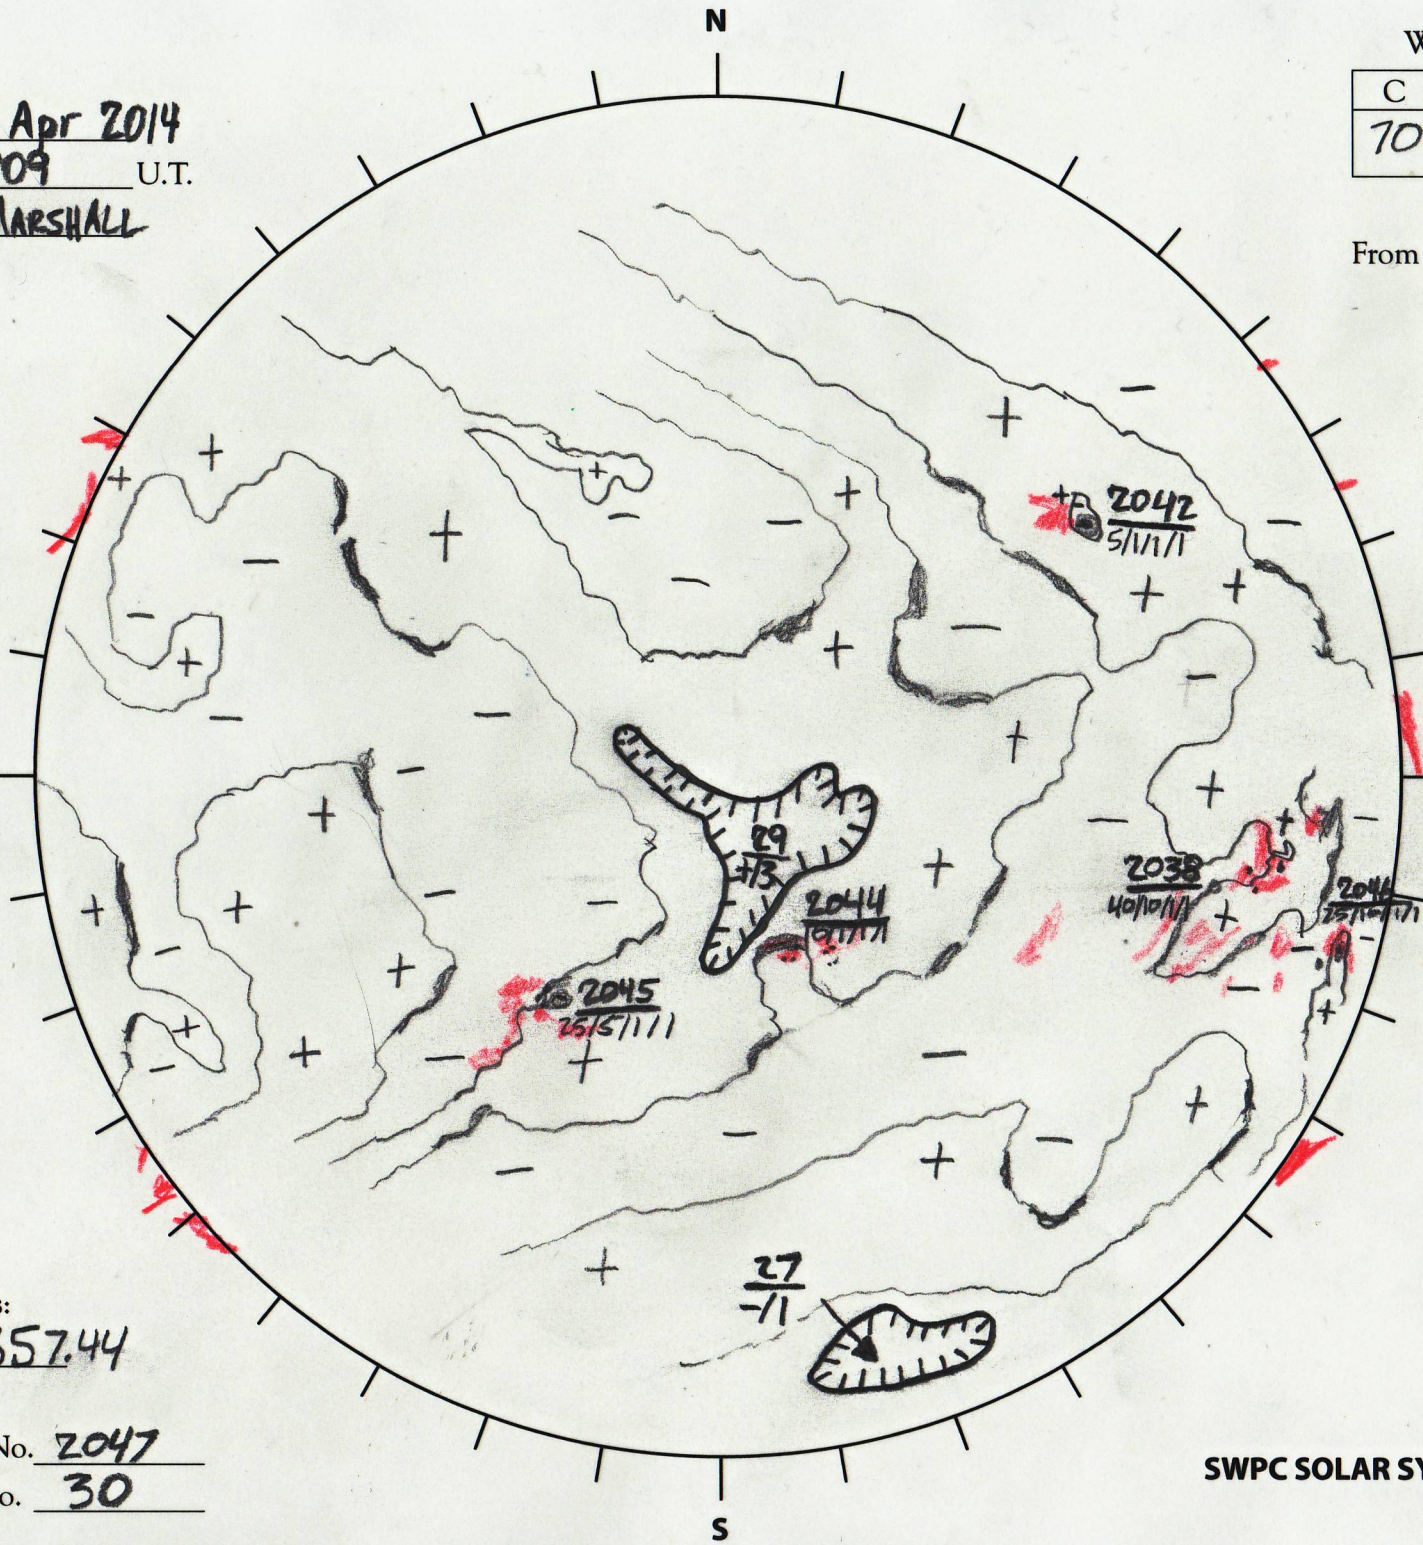

Date: 24 Apr 2014
 Time: 1709 U.T.
 Forecaster: MARSHALL

Whole Disk Forecast

C	M	X	P
70	25	1	1

24 Hour Forecast
 From 0000 U.T. to 0000 U.T.

Data:
 H-alpha. 1709 U.T.
 Sunspots 1635 U.T.
 CH 1643 U.T.
 Mag. 1630 U.T.

40.84 E

W 220.84

Returning
 Carringtons:
37.07 to 357.44

L_t 130.84
 B_t -4.80
 P_t -25.11

Next Rgn. No. 2047
 Next CH No. 30