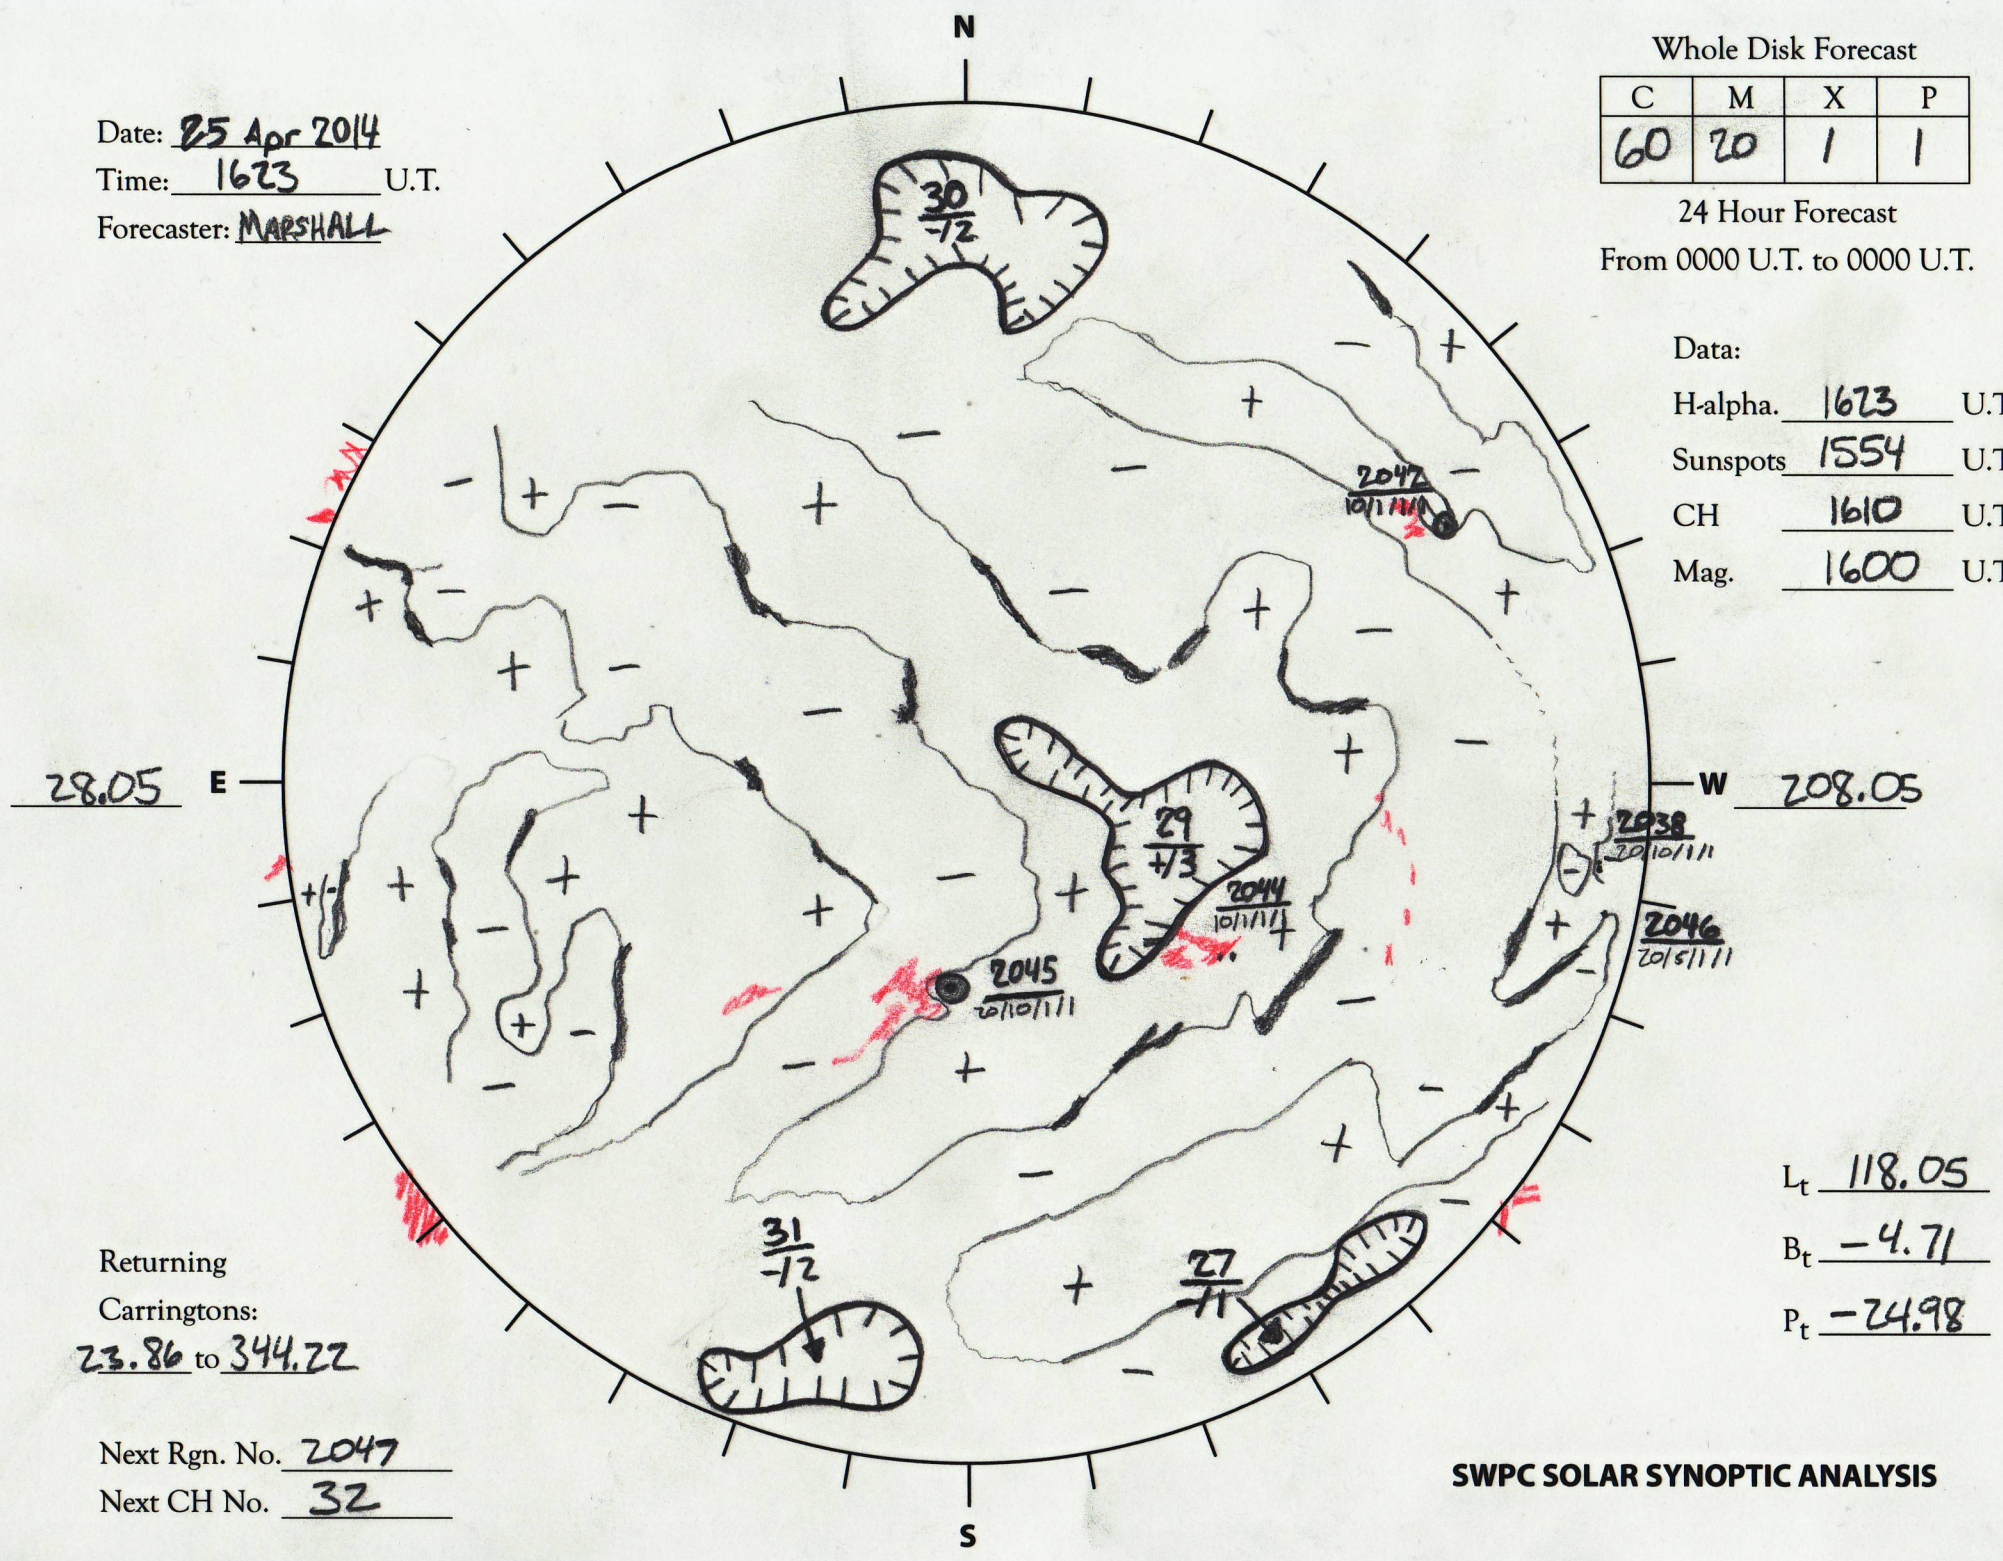

Date: 25 Apr 2014  
 Time: 1623 U.T.  
 Forecaster: MARSHALL

Whole Disk Forecast

C	M	X	P
60	20	1	1

24 Hour Forecast  
 From 0000 U.T. to 0000 U.T.

Data:  
 H-alpha. 1623 U.T.  
 Sunspots 1554 U.T.  
 CH 1610 U.T.  
 Mag. 1600 U.T.

Returning Carringtons:  
23.86 to 344.22

Next Rgn. No. 2047  
 Next CH No. 32

$L_t$  118.05  
 $B_t$  -4.71  
 $P_t$  -24.98