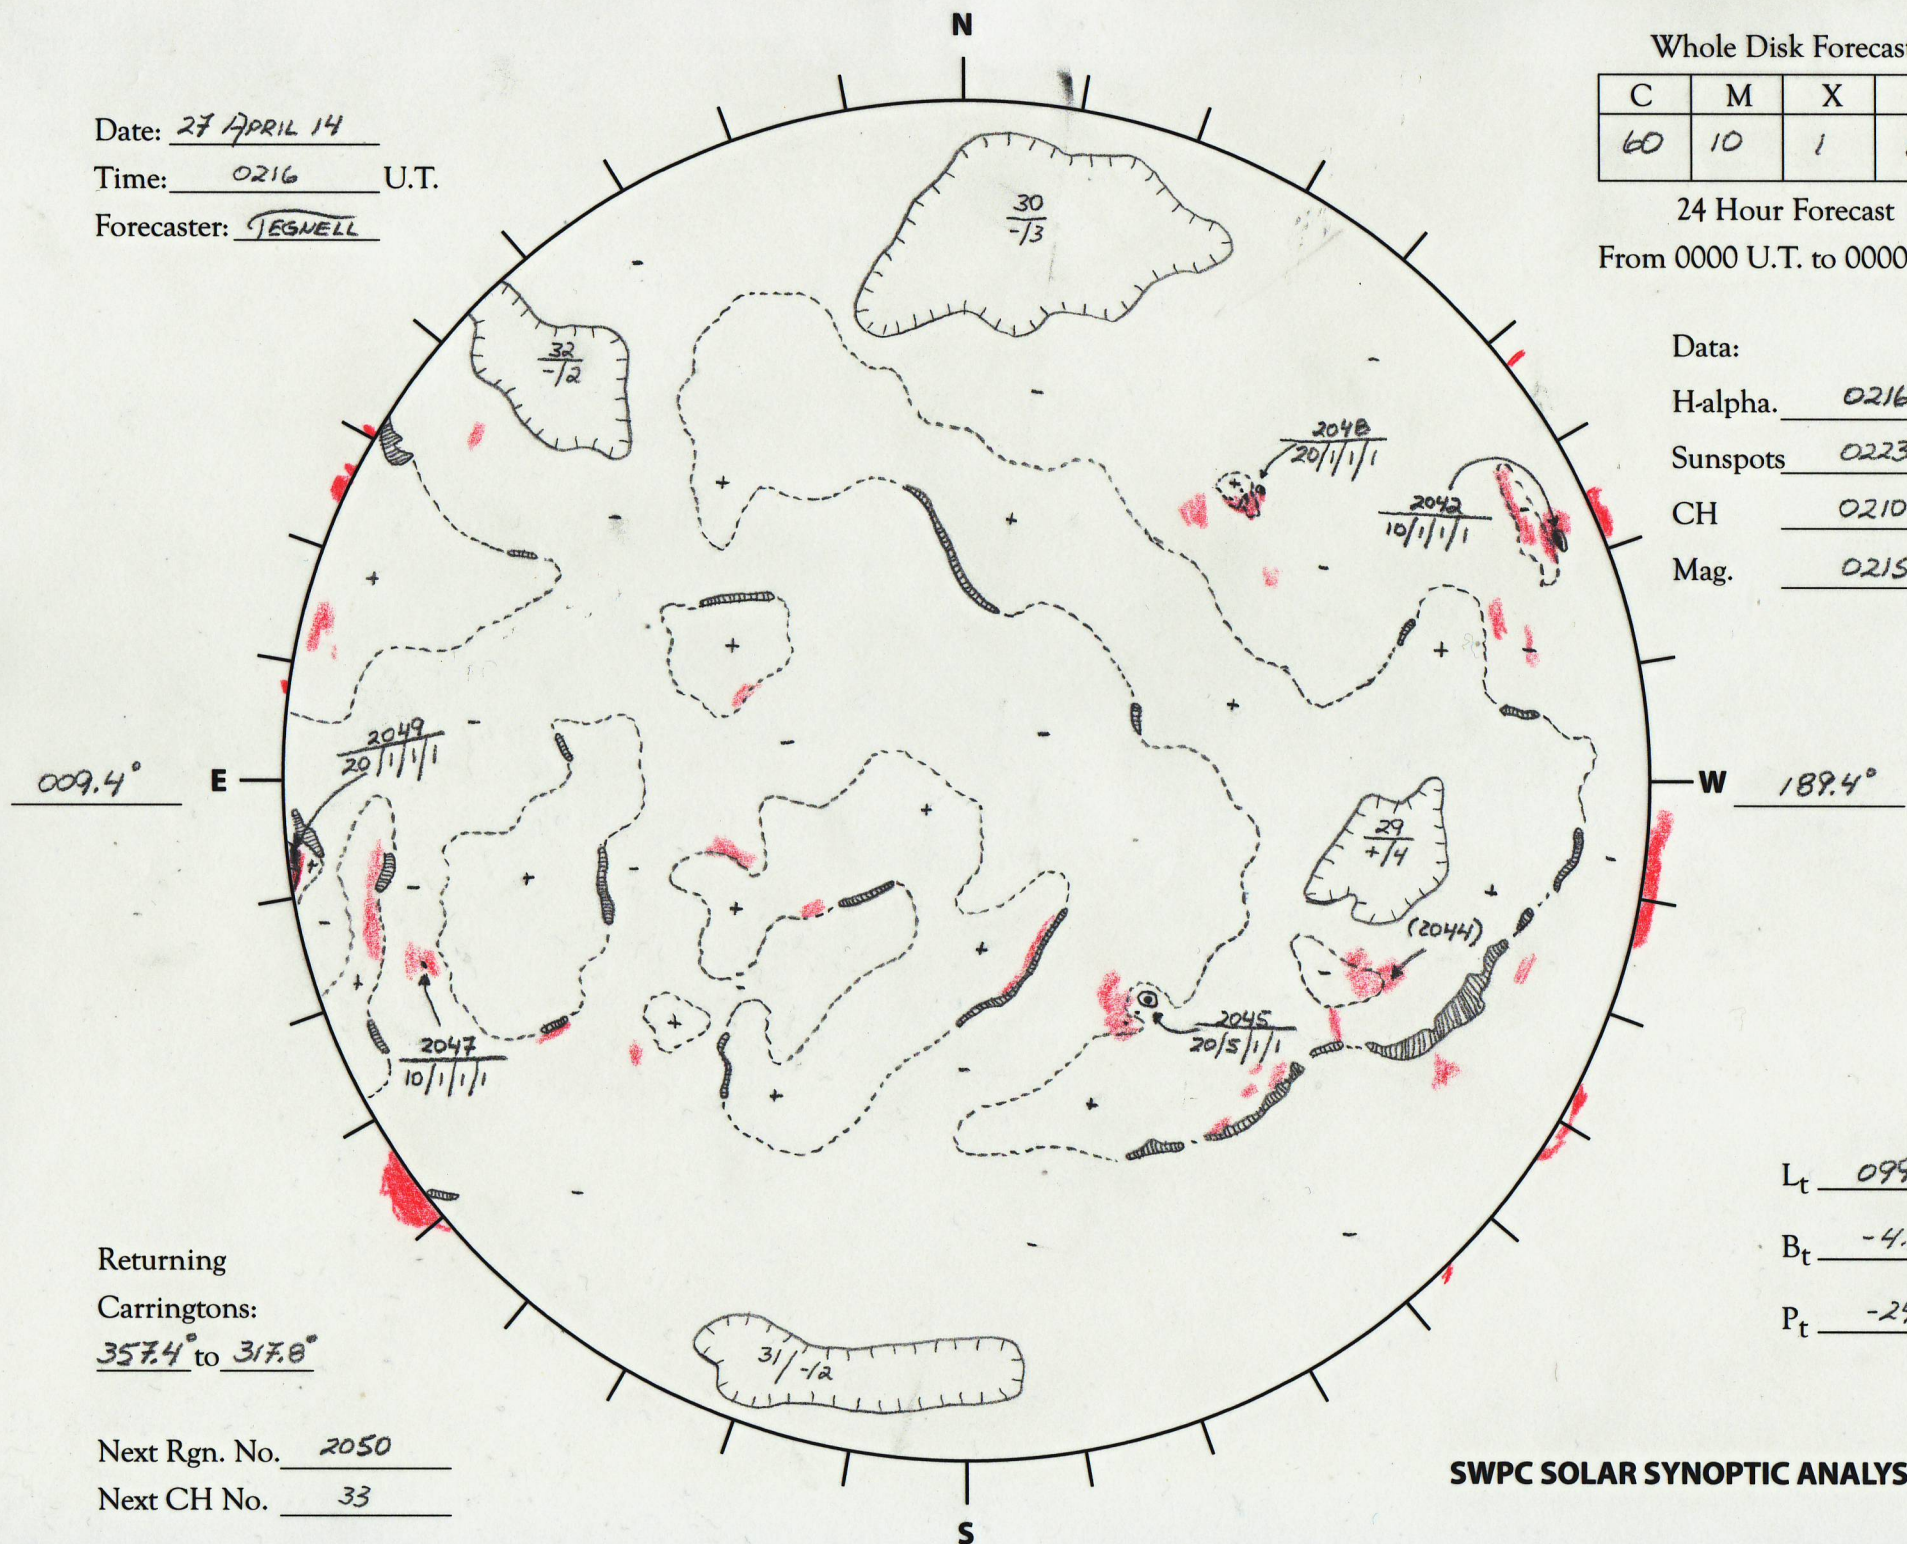

Date: 27 APRIL 14
 Time: 0216 U.T.
 Forecaster: JEGNELL

Whole Disk Forecast

C	M	X	P
60	10	1	1

24 Hour Forecast
 From 0000 U.T. to 0000 U.T.

Data:

H-alpha. 0216 U.T.

Sunspots 0223 U.T.

CH 0210 U.T.

Mag. 0215 U.T.

Returning
 Carringtons:
357.4 to 317.8

Next Rgn. No. 2050
 Next CH No. 33

SWPC SOLAR SYNOPTIC ANALYSIS