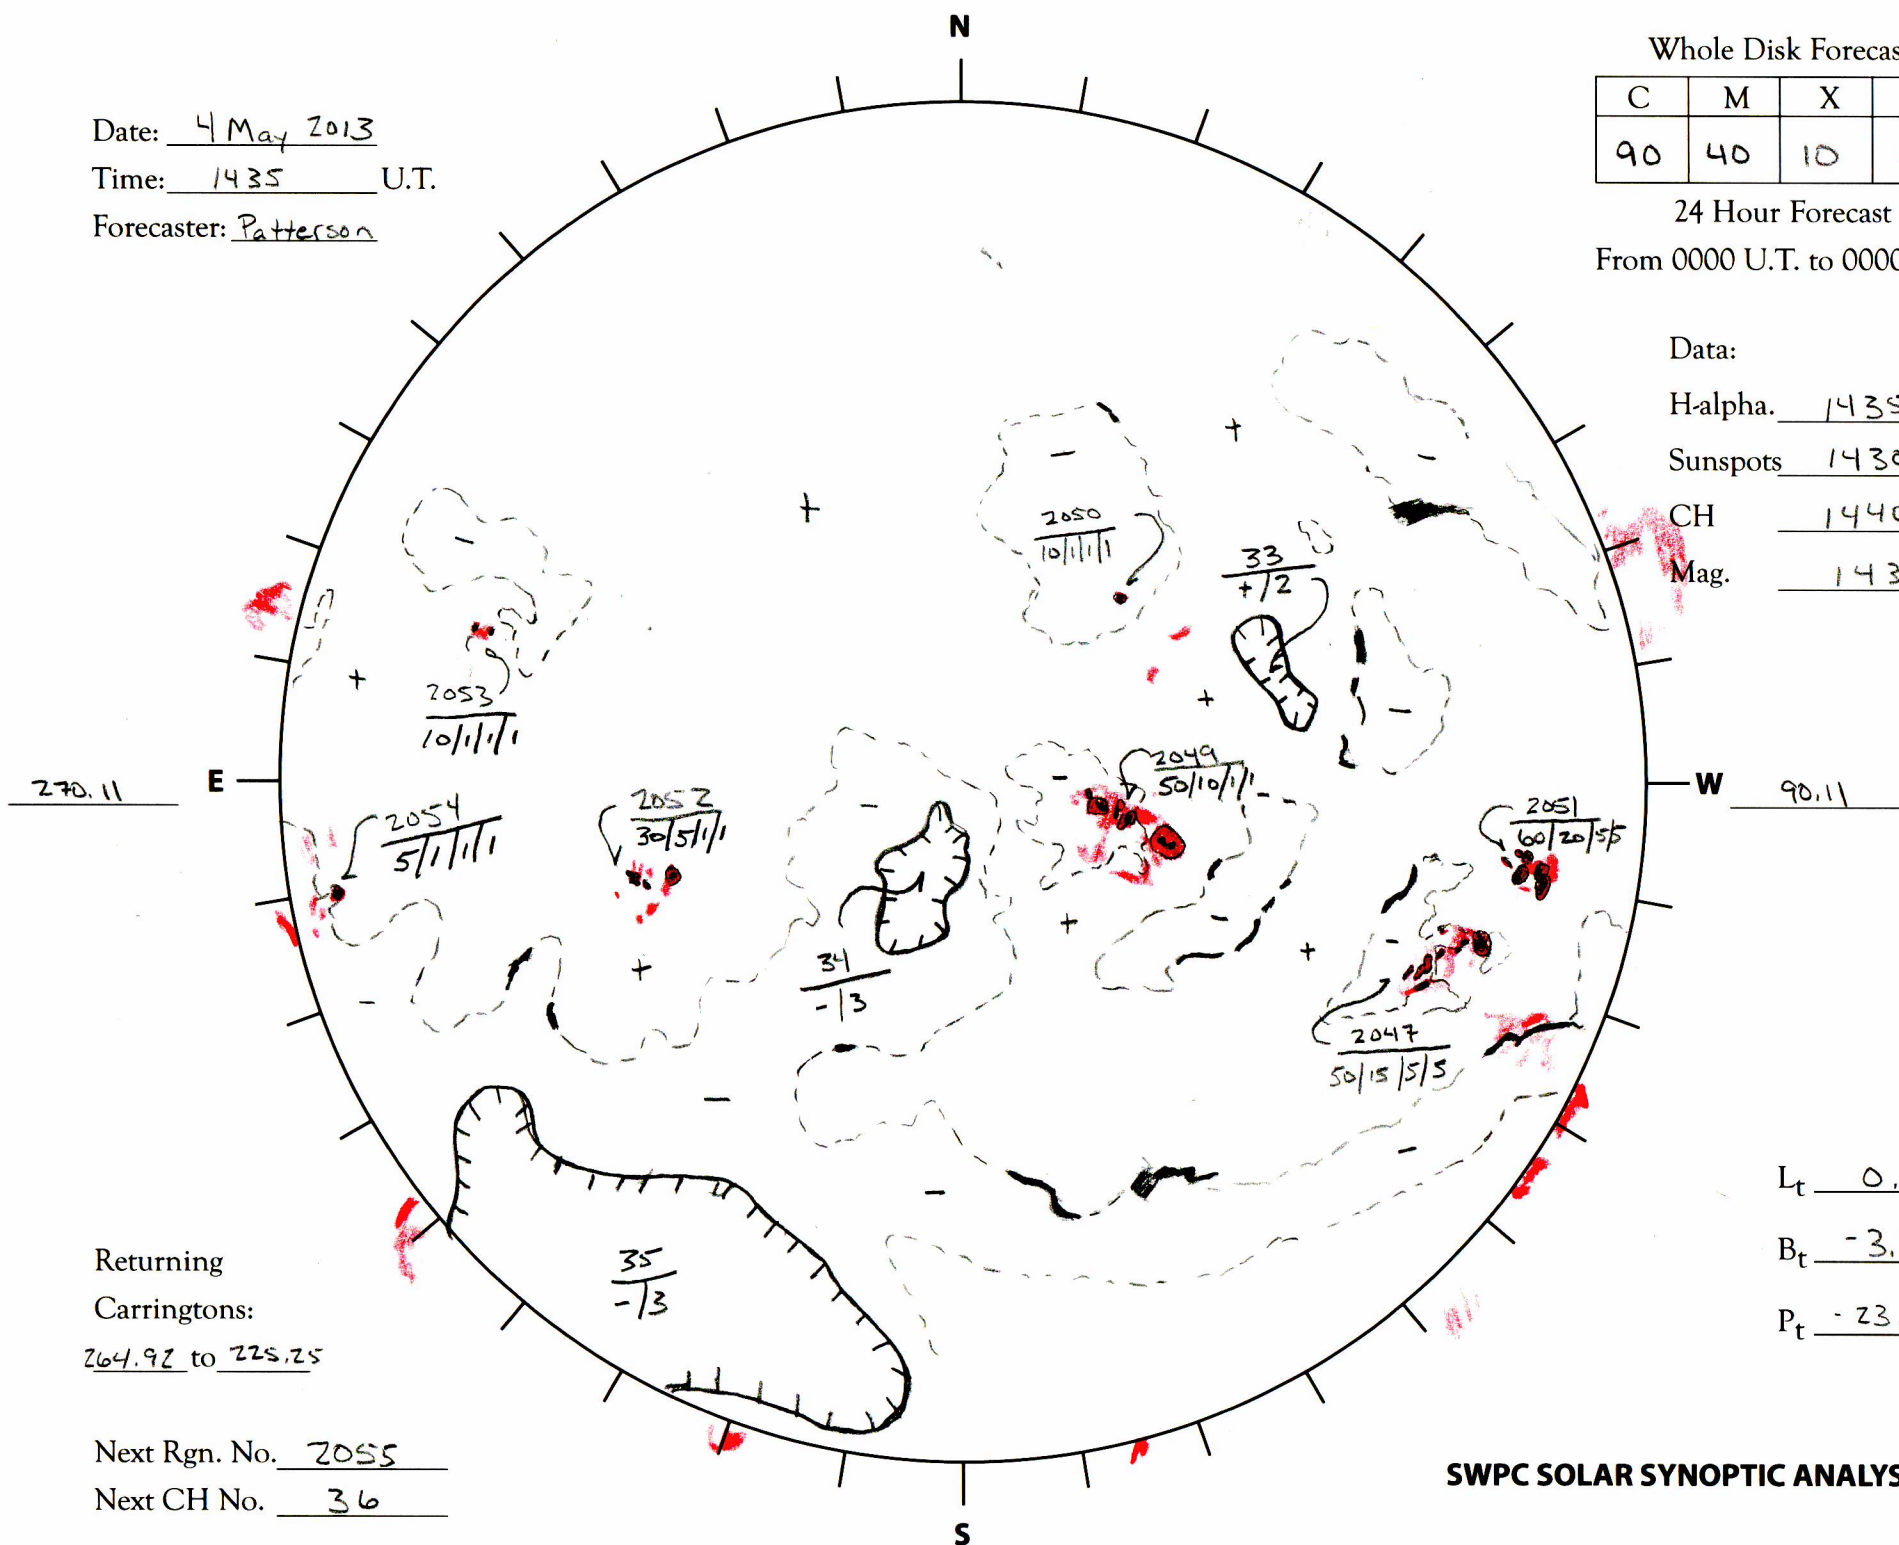

Date: 4 May 2013
 Time: 1435 U.T.
 Forecaster: Patterson

Whole Disk Forecast

C	M	X	P
90	40	10	5

24 Hour Forecast
 From 0000 U.T. to 0000 U.T.

Data:
 H-alpha. 1435 U.T.
 Sunspots 1430 U.T.
 CH 1440 U.T.
 Mag. 1430 U.T.

Returning
 Carringtons:
264.92 to 225.25

Next Rgn. No. 2055
 Next CH No. 36

L_t 0.11
 B_t -3.82
 P_t -23.47