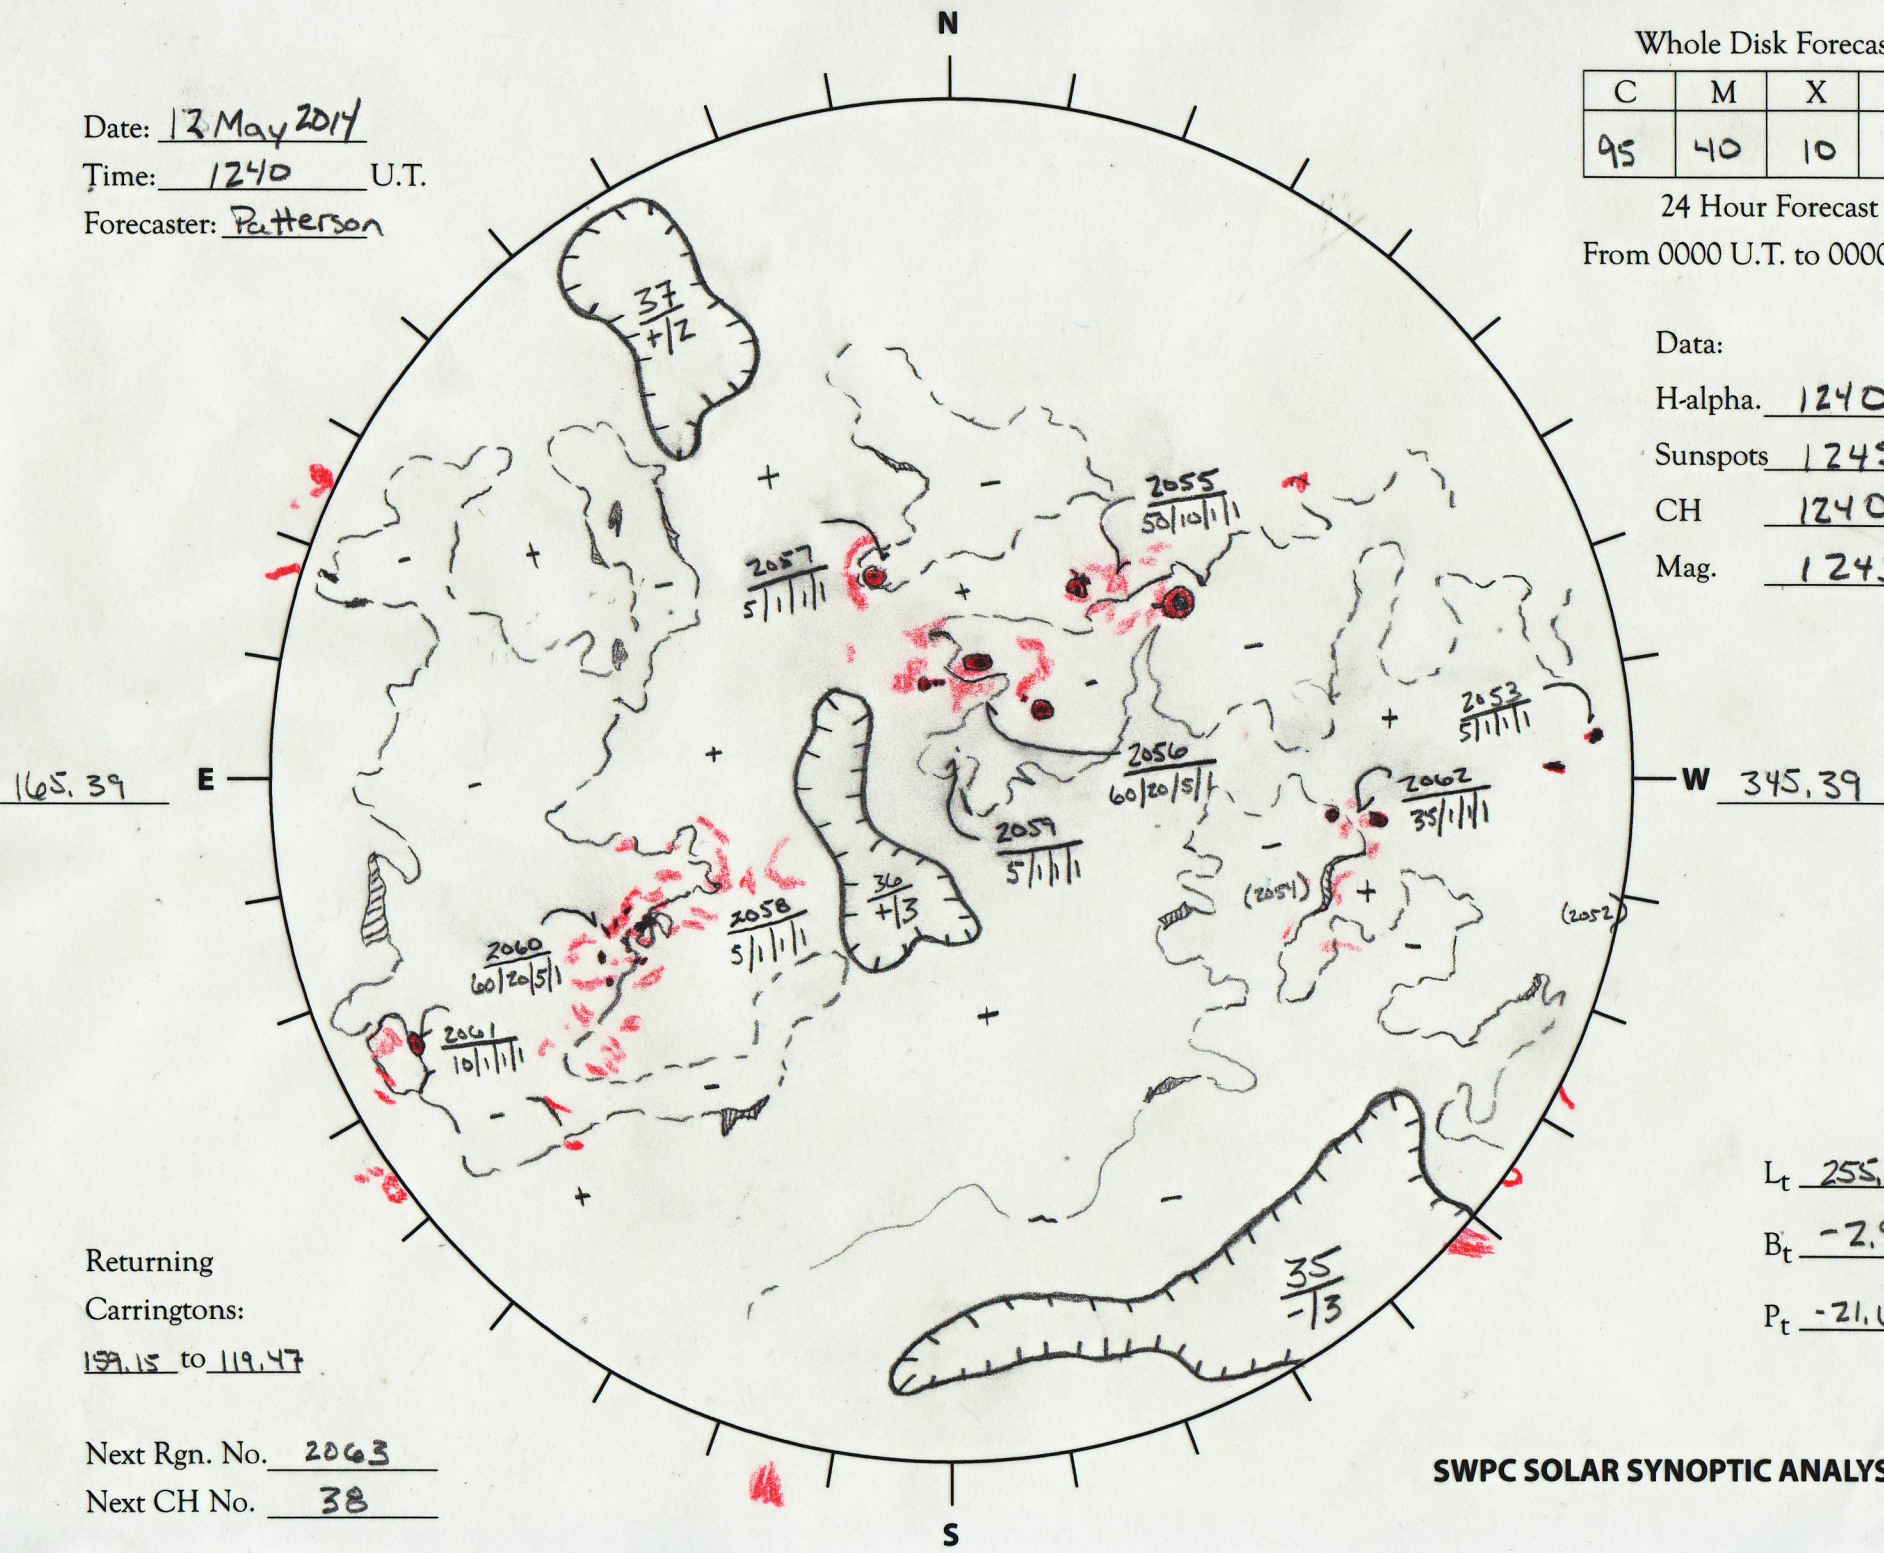

Date: 13 May 2017
 Time: 1240 U.T.
 Forecaster: Patterson

Whole Disk Forecast

C	M	X	P
95	40	10	1

24 Hour Forecast

From 0000 U.T. to 0000 U.T.

Data:

H-alpha. 1240 U.T.

Sunspots 1245 U.T.

CH 1240 U.T.

Mag. 1245 U.T.

165.39 E

W 345.39

Returning
 Carringtons:
159.15 to 119.47

Next Rgn. No. 2063
 Next CH No. 38

L_t 255.39

B_t -2.97

P_t -21.65