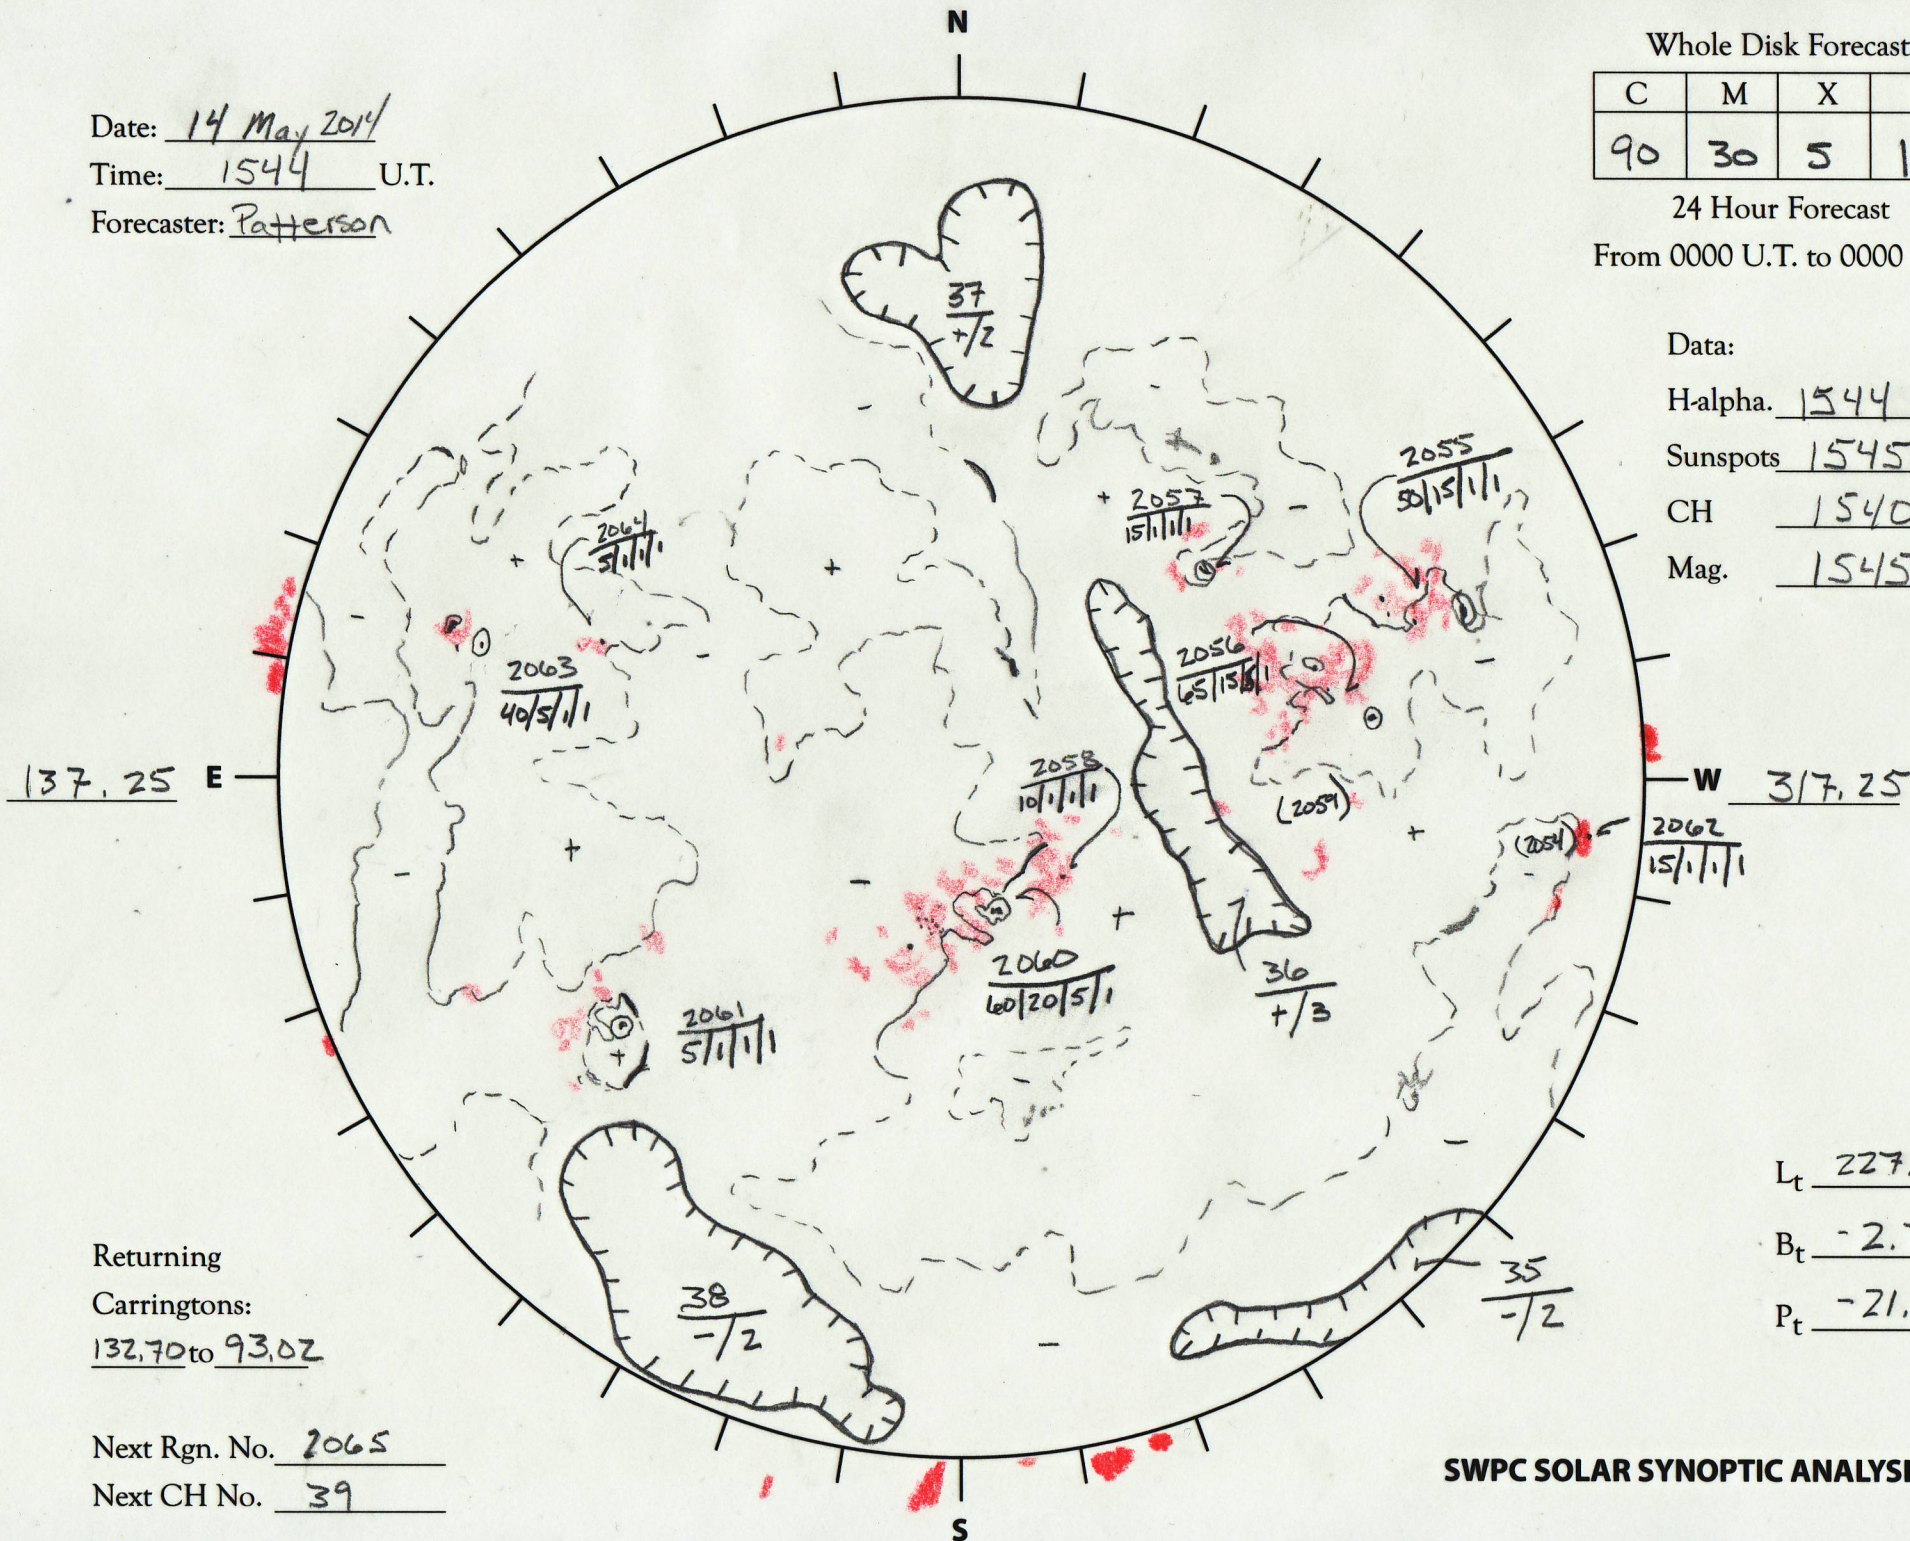

Date: 14 May 2014
 Time: 1544 U.T.
 Forecaster: Patterson

Whole Disk Forecast

C	M	X	P
90	30	5	1

24 Hour Forecast
 From 0000 U.T. to 0000 U.T.

Data:

H-alpha. 1544 U.T.

Sunspots 1545 U.T.

CH 1540 U.T.

Mag. 1545 U.T.

137.25 E

W 317.25

Returning
 Carringtons:
132.70 to 93.02

Next Rgn. No. 2065
 Next CH No. 39

L_t 227.25

B_t -2.73

P_t -21.09