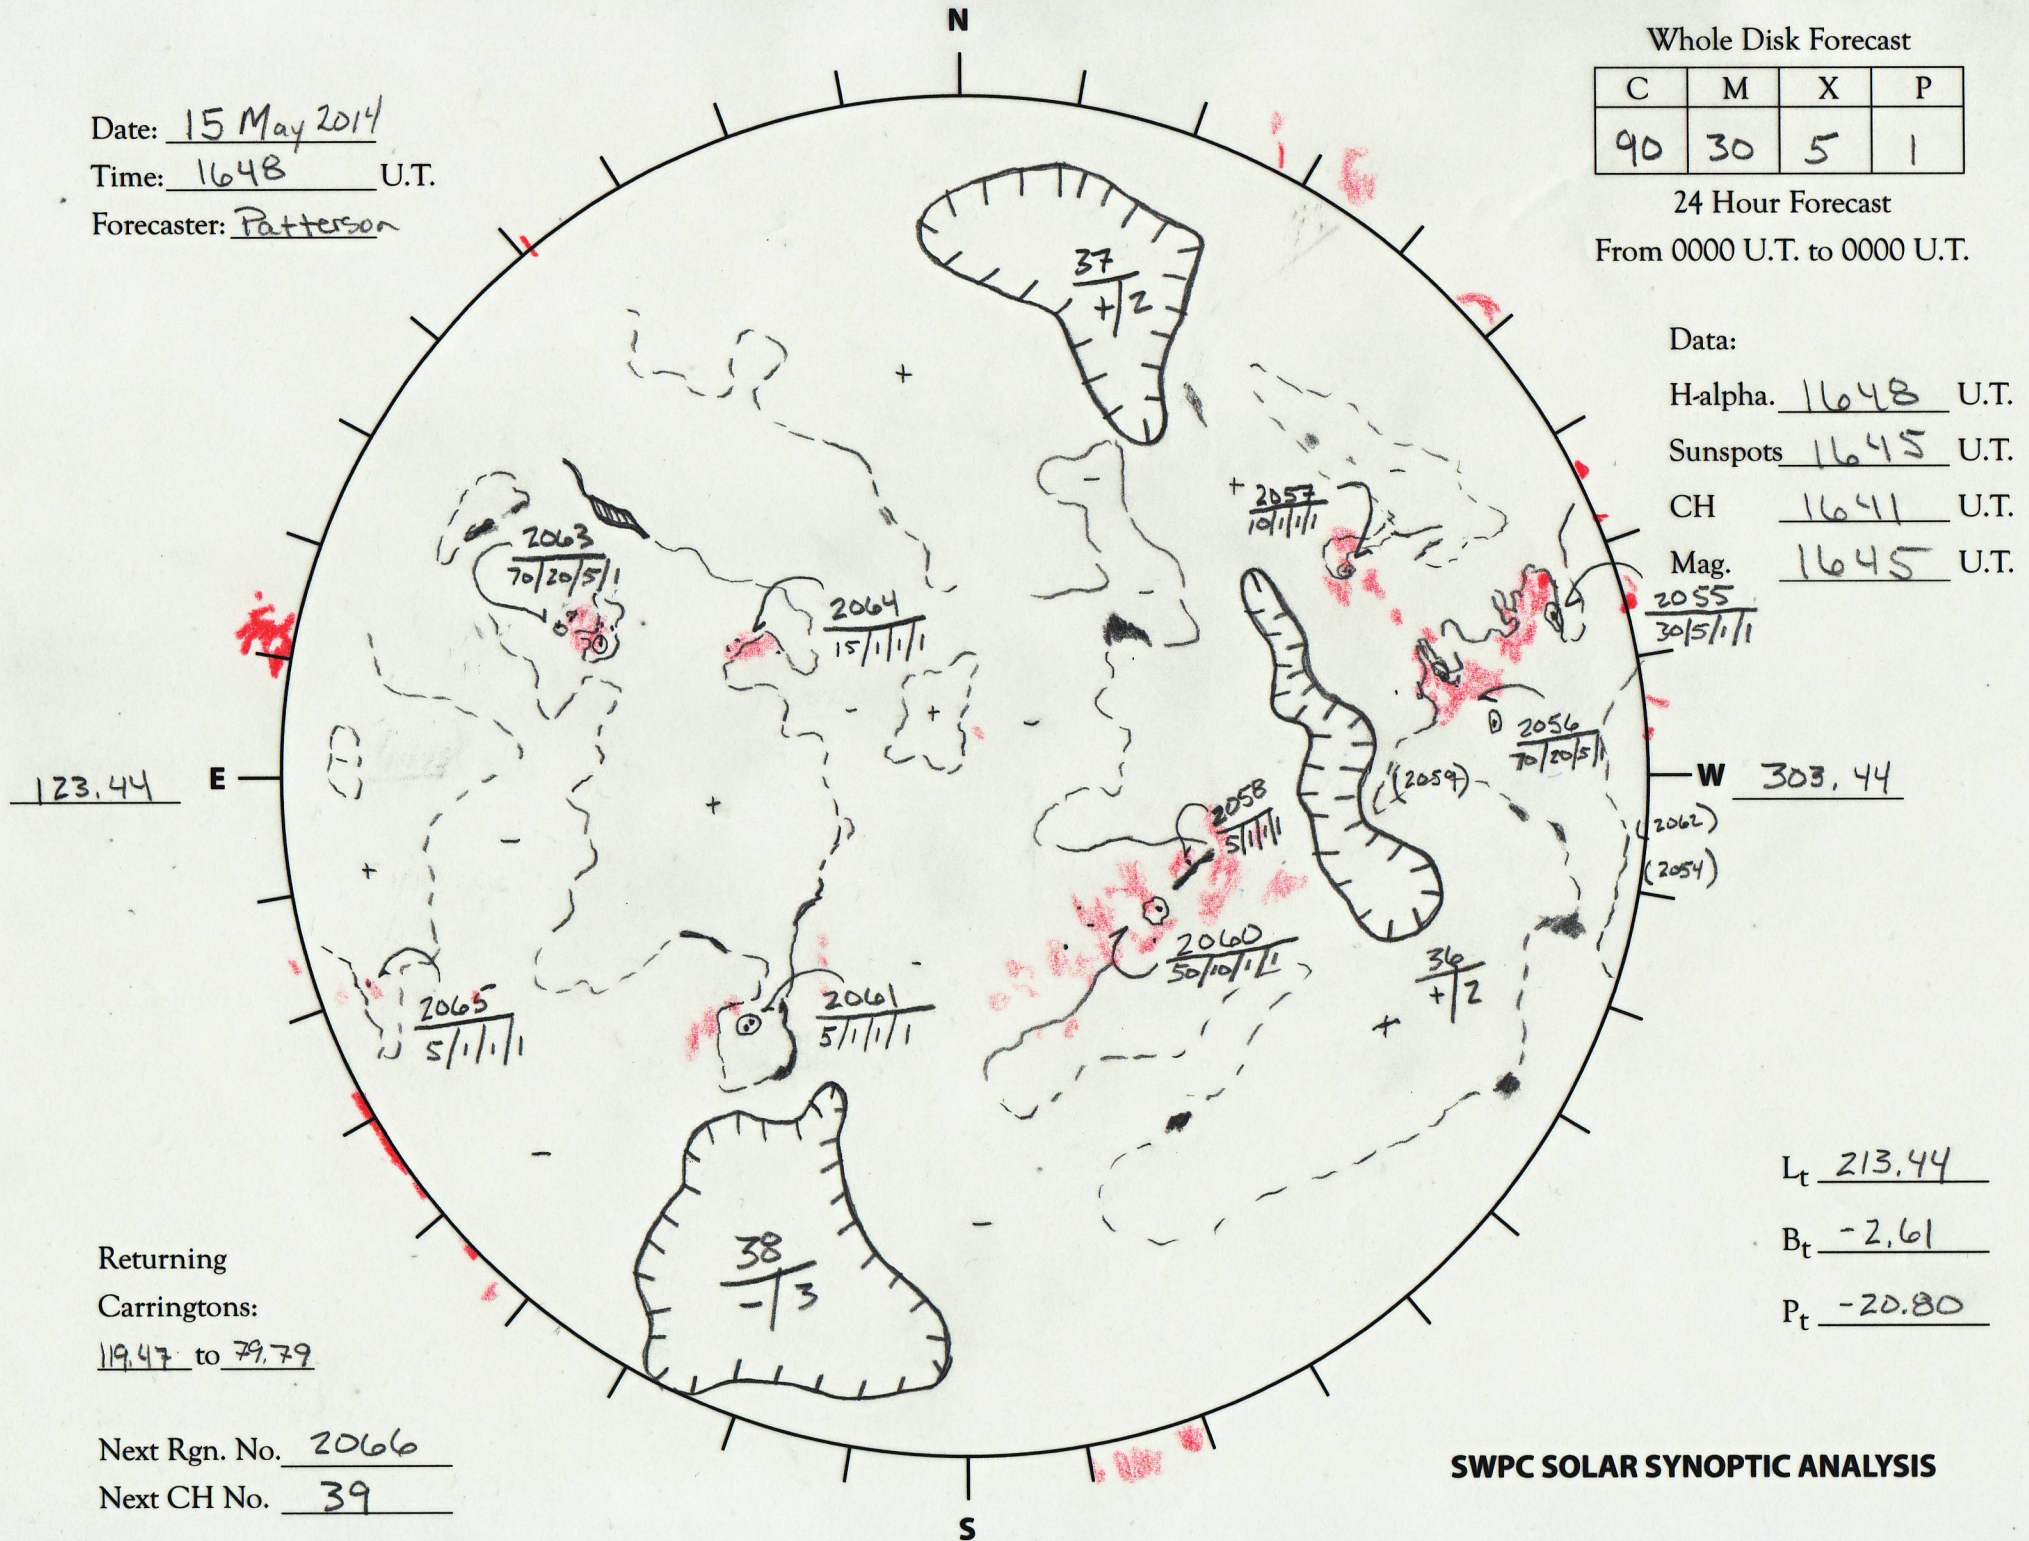

Date: 15 May 2014
 Time: 1648 U.T.
 Forecaster: Patterson

Whole Disk Forecast

C	M	X	P
90	30	5	1

24 Hour Forecast

From 0000 U.T. to 0000 U.T.

Data:

H-alpha. 1648 U.T.

Sunspots 1645 U.T.

CH 1641 U.T.

Mag. 1645 U.T.

2055
30/5/1/1

Returning
 Carringtons:
19.47 to 79.79

Next Rgn. No. 2066
 Next CH No. 39

L_t 213.44

B_t -2.61

P_t -20.80