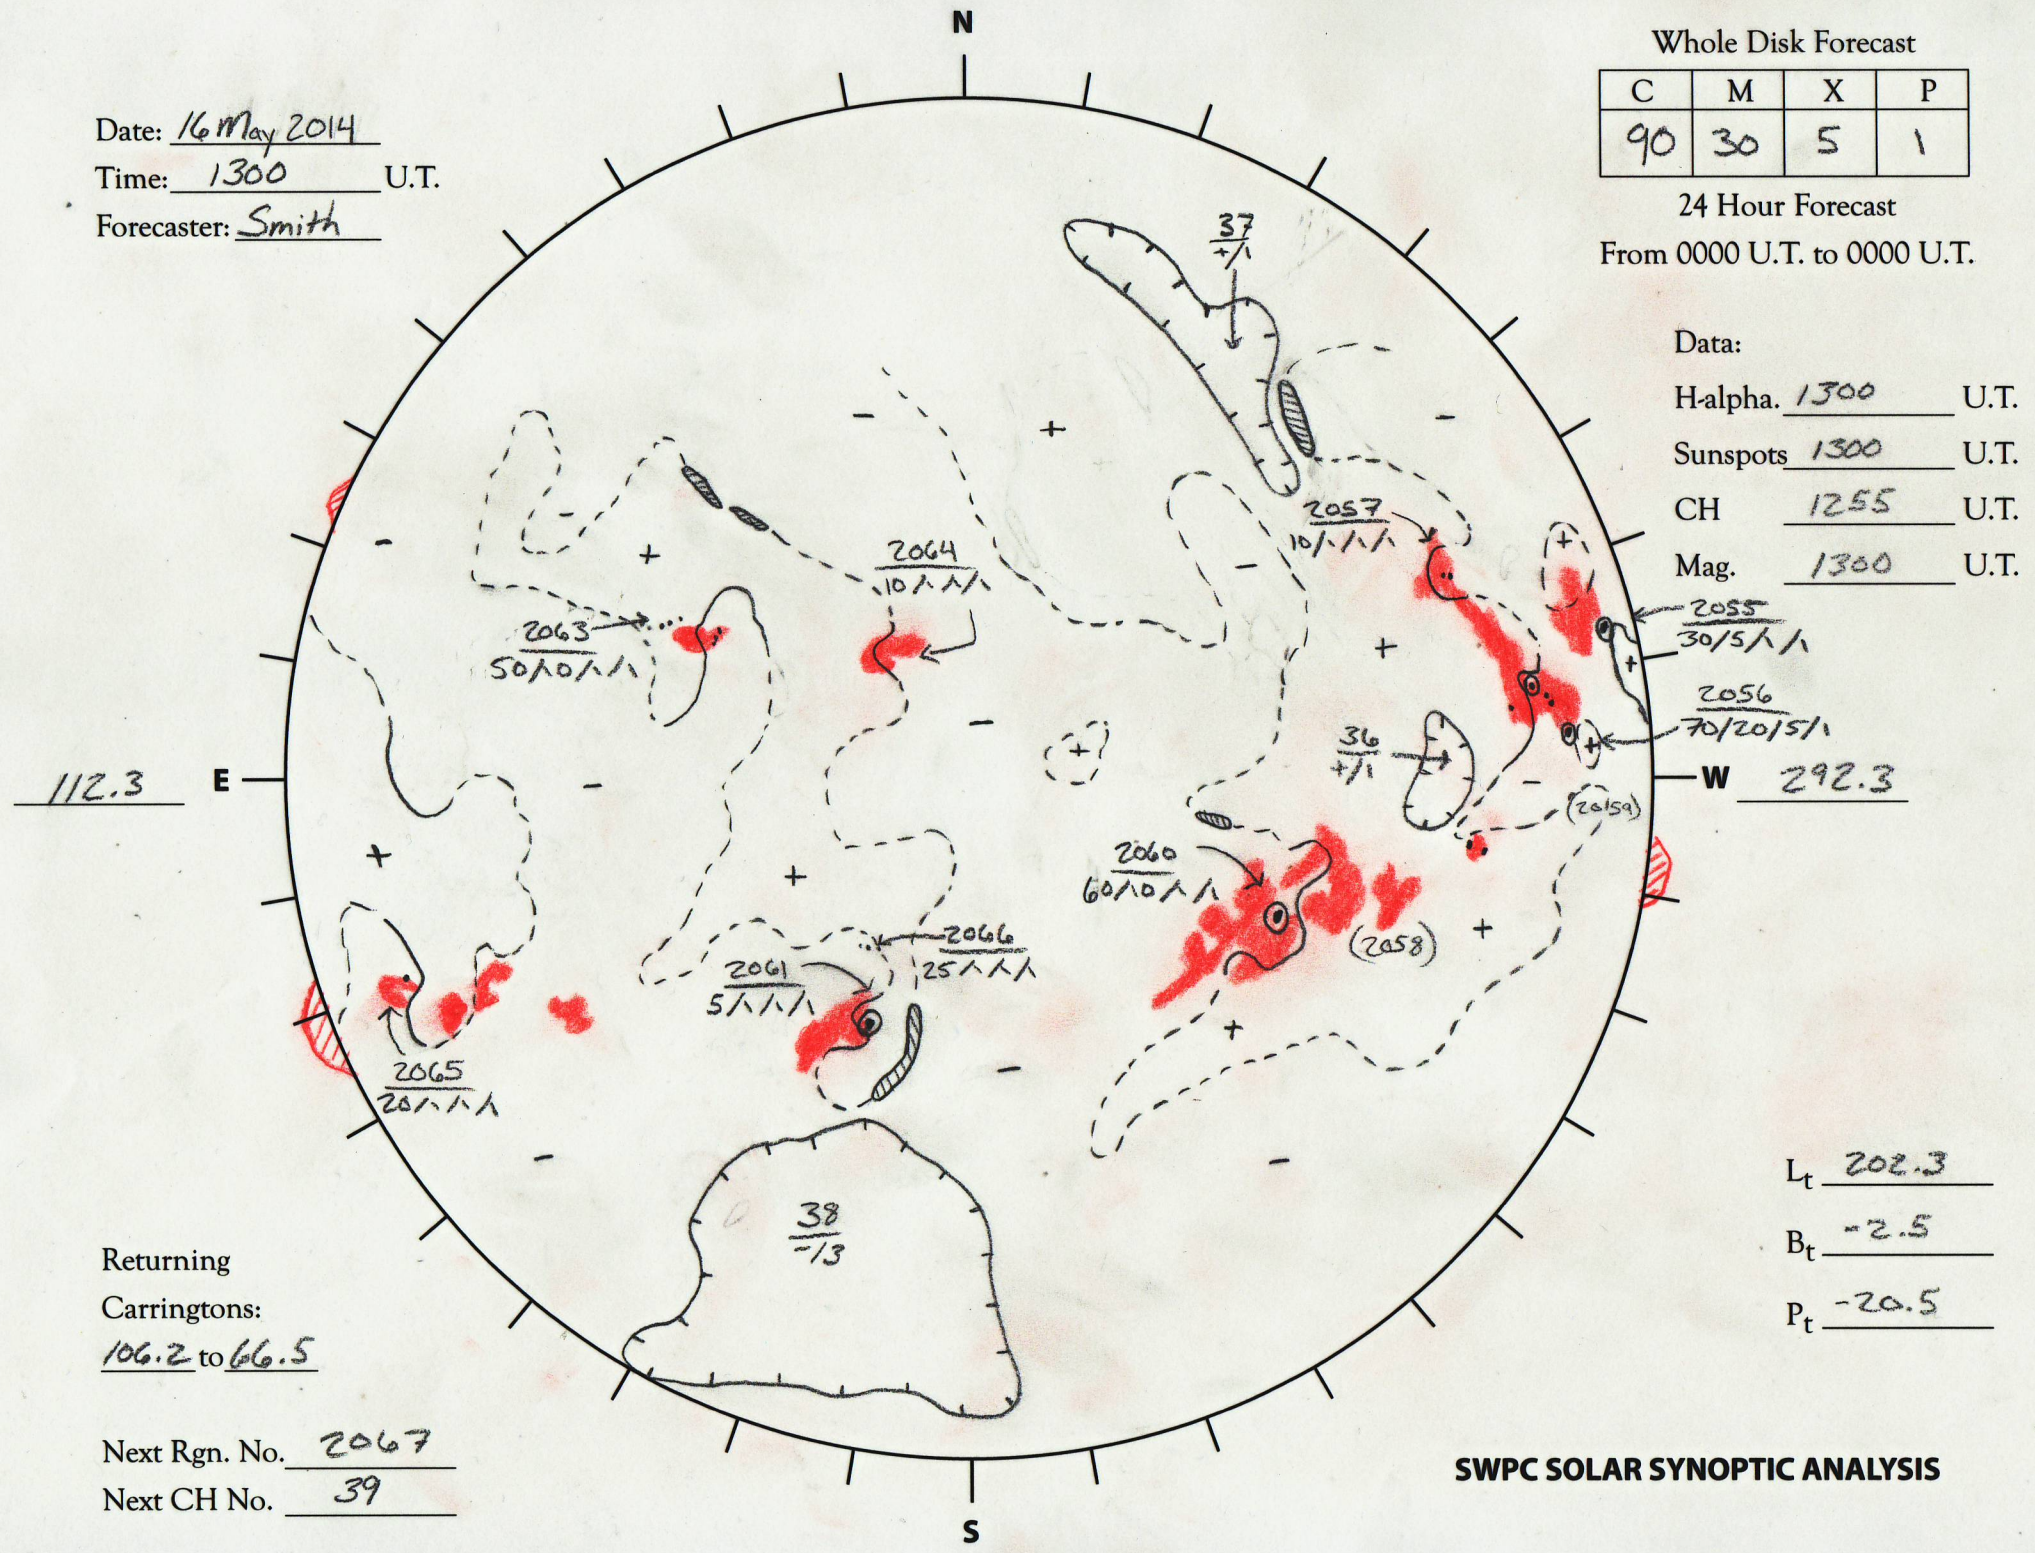

Date: 16 May 2014
 Time: 1300 U.T.
 Forecaster: Smith

Whole Disk Forecast

C	M	X	P
90	30	5	1

24 Hour Forecast
 From 0000 U.T. to 0000 U.T.

Data:

H-alpha. 1300 U.T.
 Sunspots 1300 U.T.
 CH 1255 U.T.
 Mag. 1300 U.T.

L_t 202.3
 B_t -2.5
 P_t -20.5

Returning
 Carringtons:
106.2 to 66.5

Next Rgn. No. 2067
 Next CH No. 39