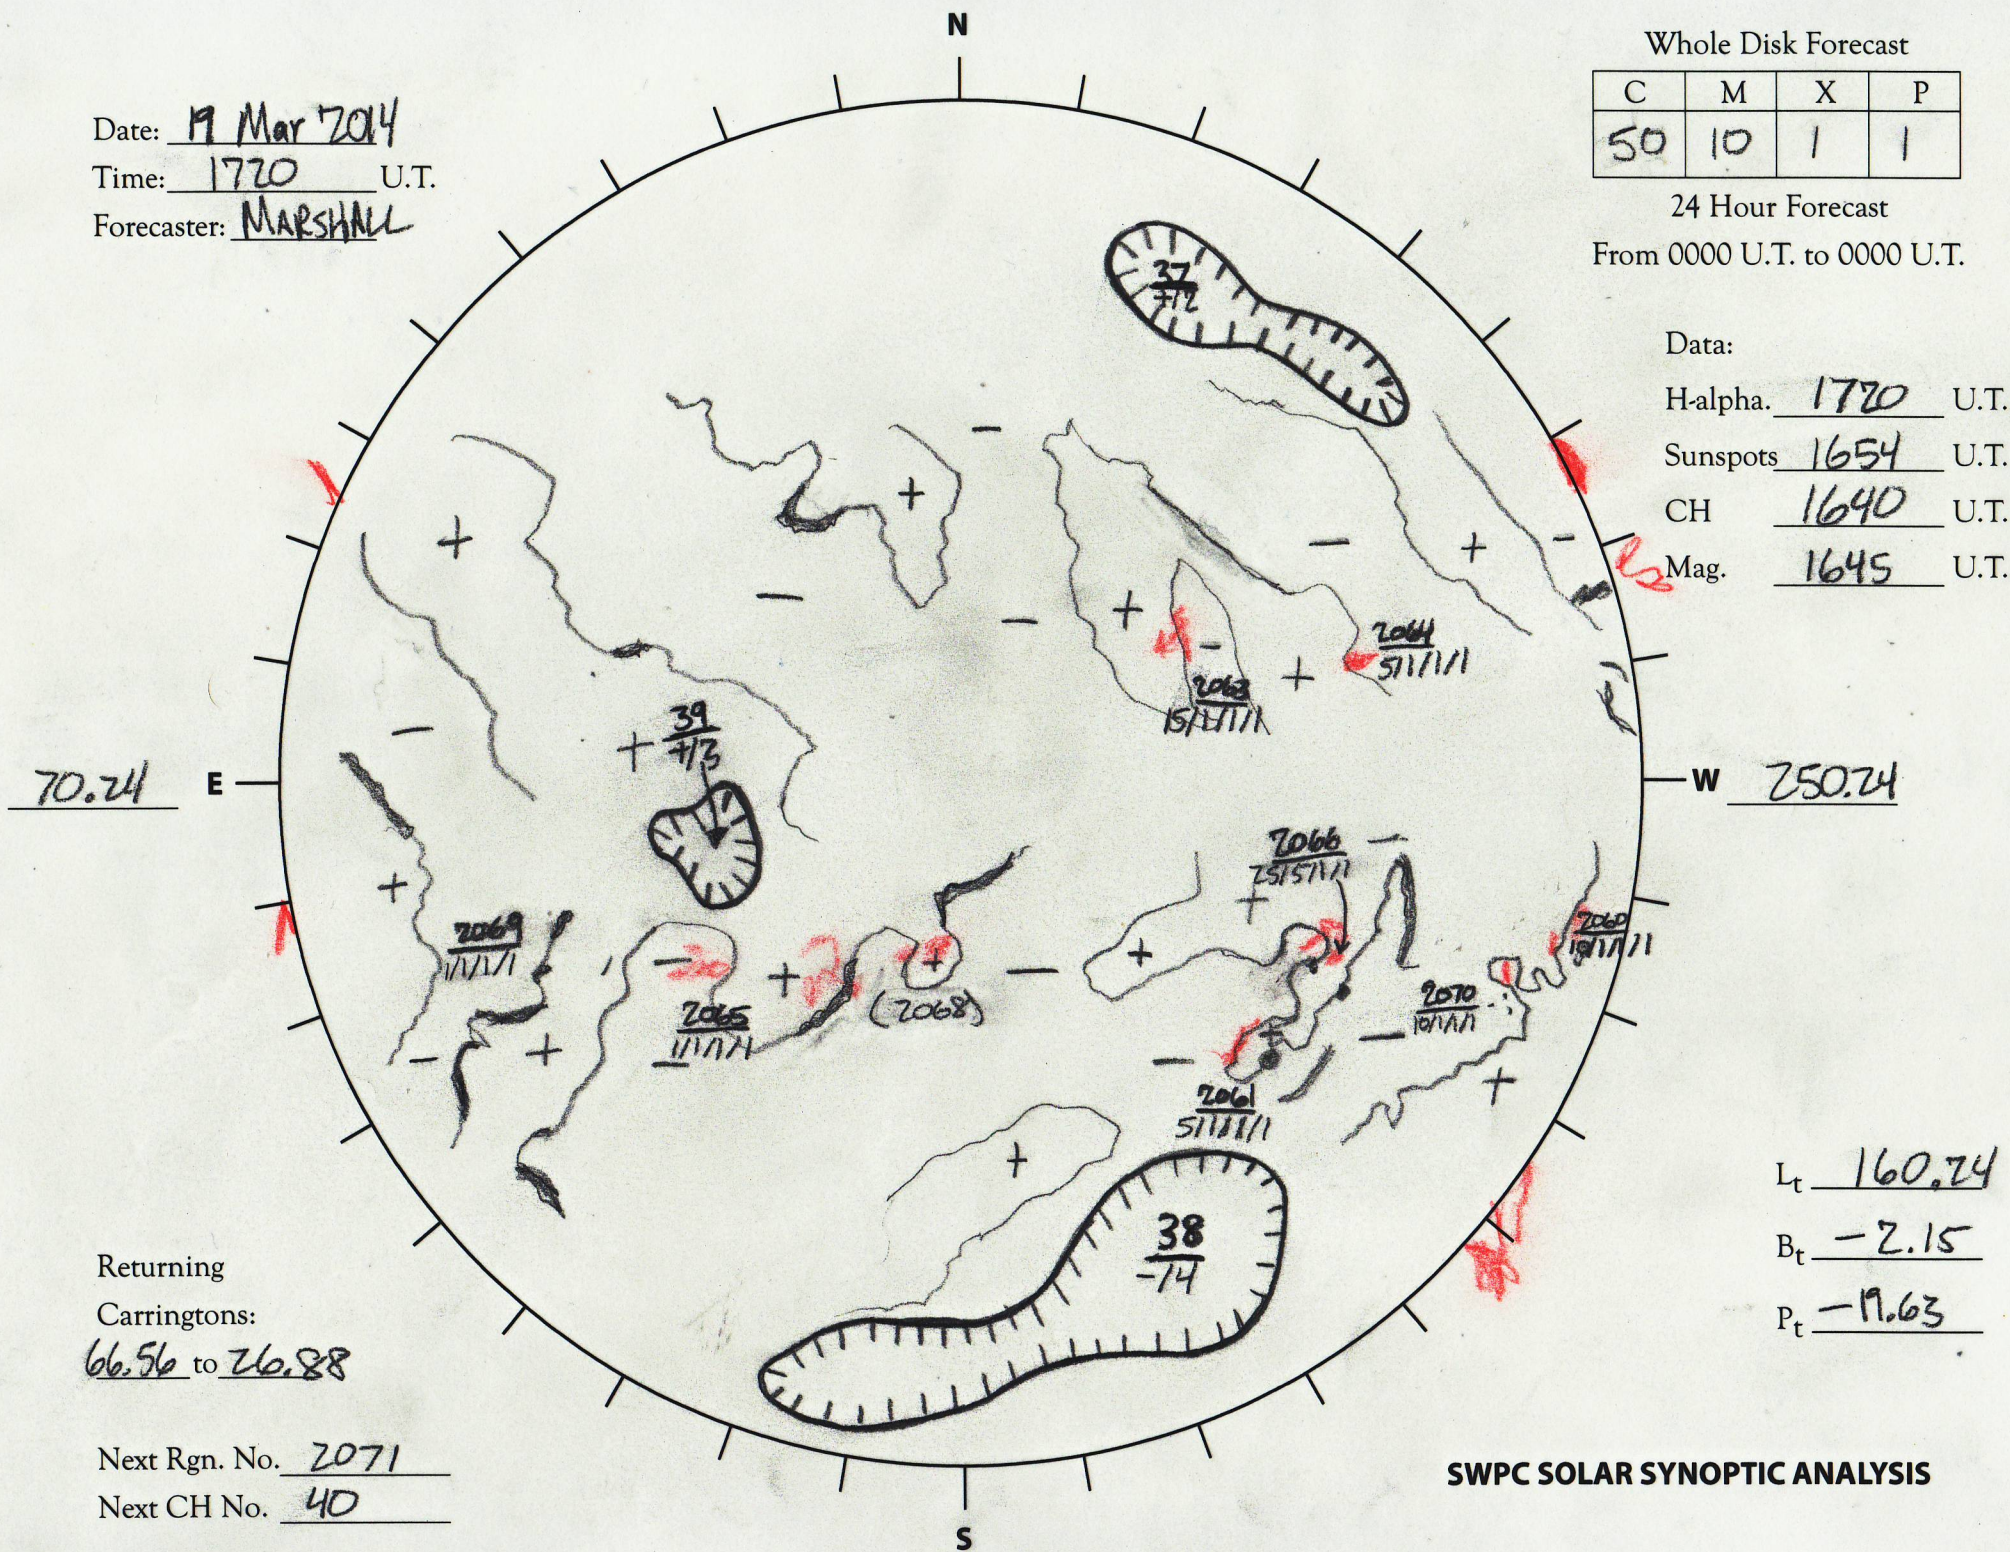

Date: 19 Mar 2014
 Time: 1720 U.T.
 Forecaster: MARSHALL

Whole Disk Forecast

C	M	X	P
50	10	1	1

24 Hour Forecast
 From 0000 U.T. to 0000 U.T.

Data:
 H-alpha. 1720 U.T.
 Sunspots 1654 U.T.
 CH 1640 U.T.
 Mag. 1645 U.T.

70.24 E

W 250.24

Returning
 Carringtons:
66.56 to 246.88

Next Rgn. No. 2071
 Next CH No. 40

L_t 160.24
 B_t -2.15
 P_t -11.63