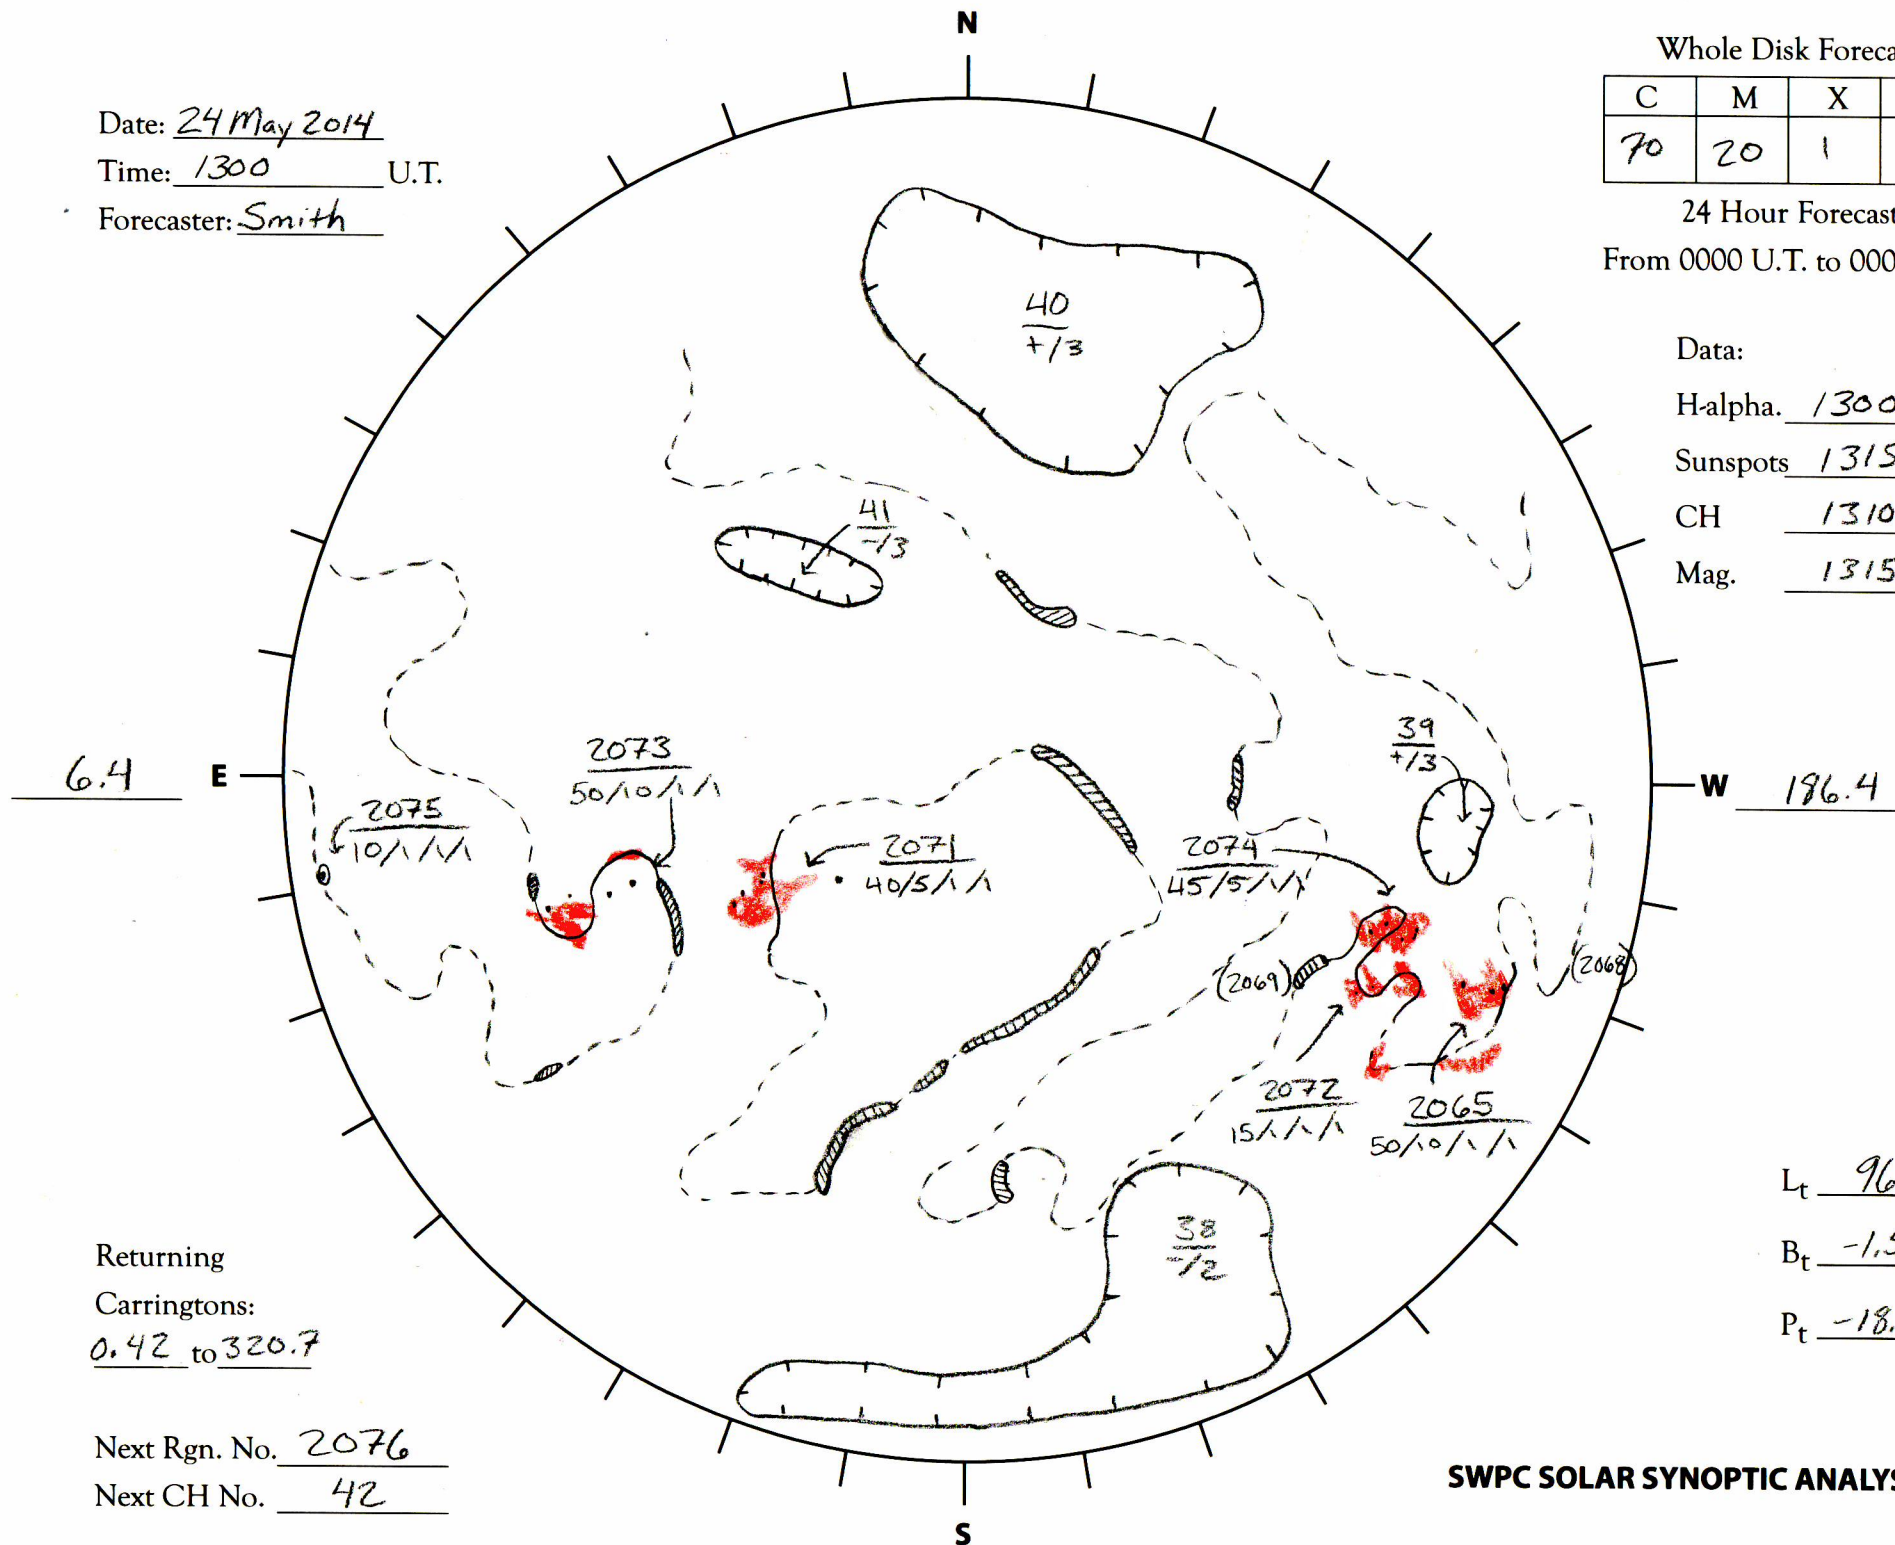

Date: 24 May 2014
 Time: 1300 U.T.
 Forecaster: Smith

Whole Disk Forecast

C	M	X	P
70	20	1	1

24 Hour Forecast
 From 0000 U.T. to 0000 U.T.

Data:
 H-alpha. 1300 U.T.
 Sunspots 1315 U.T.
 CH 1310 U.T.
 Mag. 1315 U.T.

6.4 E

W 196.4

Returning
 Carringtons:
0.42 to 320.7

Next Rgn. No. 2076
 Next CH No. 42

L_t 96.4
 B_t -1.5
 P_t -18.1