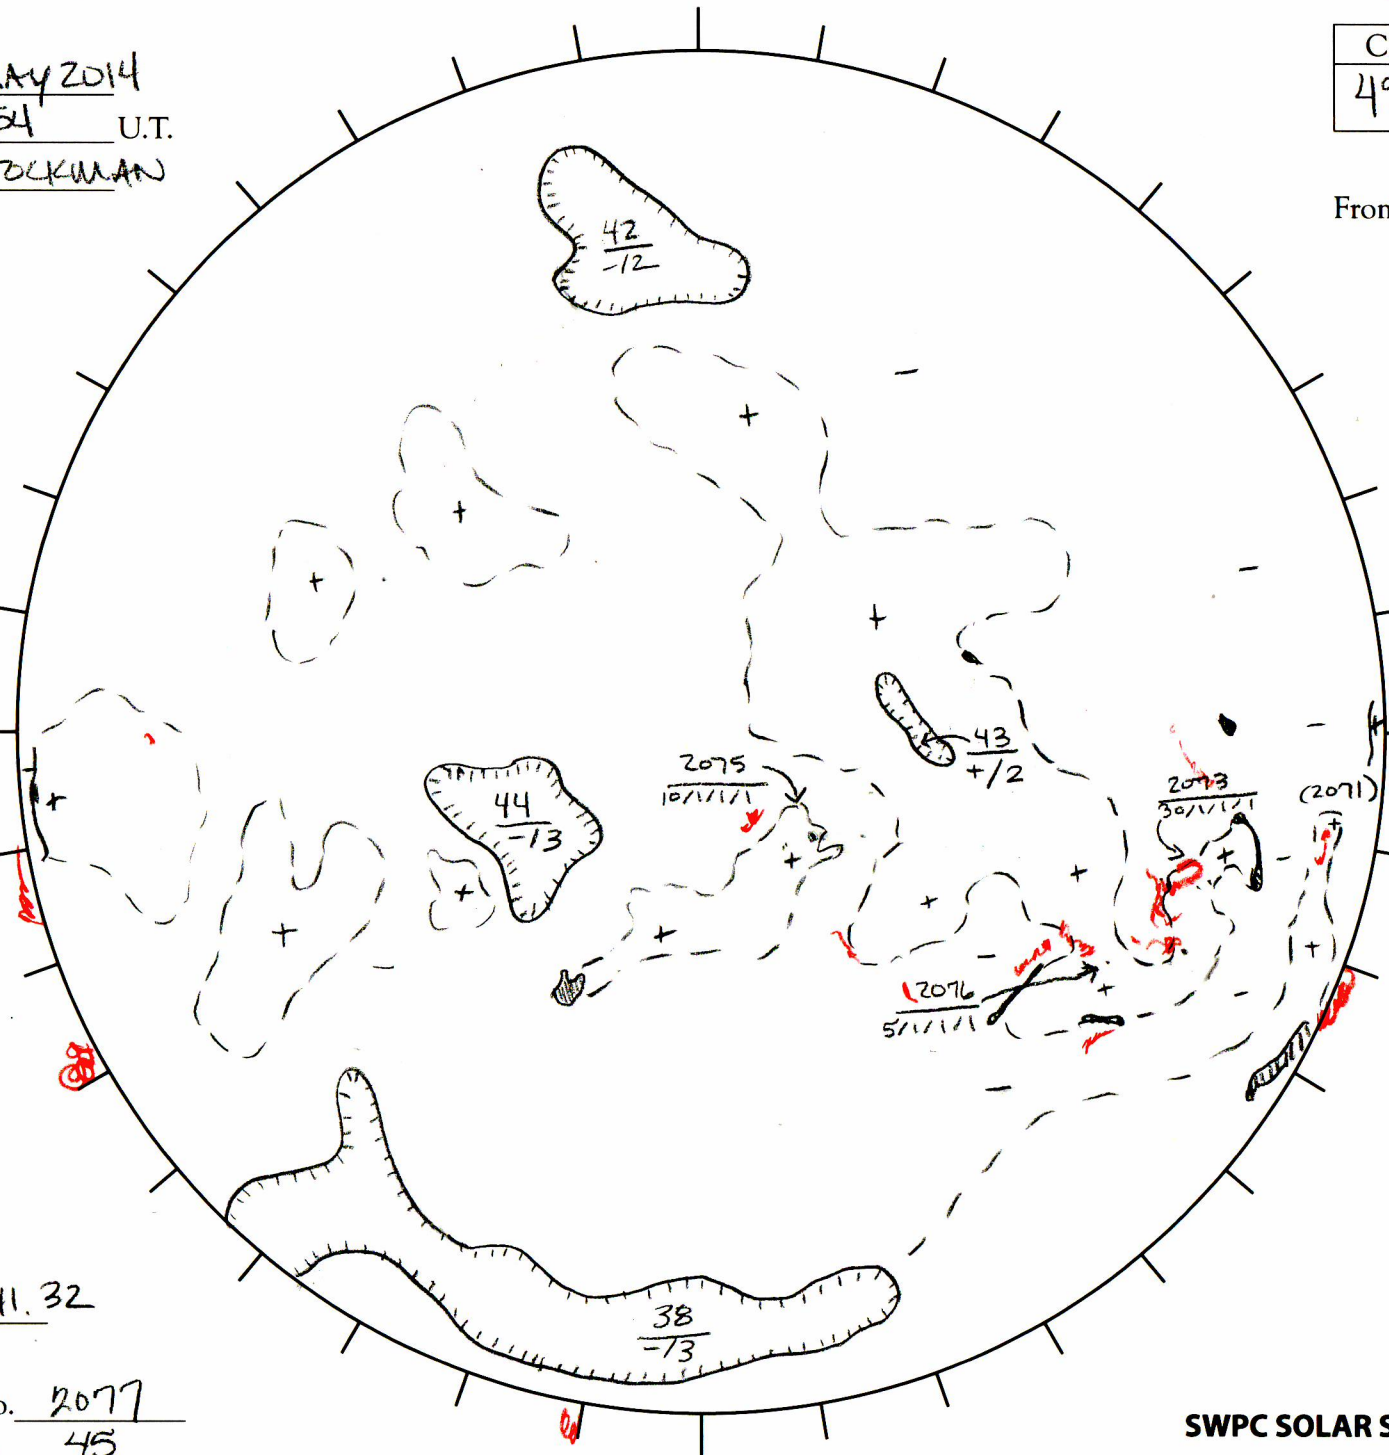

Date: 30 MAY 2014  
 Time: 1454 U.T.  
 Forecaster: STOCKMAN

Whole Disk Forecast

C	M	X	P
45	1	1	1

24 Hour Forecast  
 From 0000 U.T. to 0000 U.T.

Data:

H-alpha. 1454 U.T.

Sunspots 1454 U.T.

CH 1444 U.T.

Mag. 1445 U.T.

286.04

E

W

106.04

Returning  
 Carringtons:  
281.02 to 241.32

Next Rgn. No. 2077  
 Next CH No. 45

$L_t$  16.04

$B_t$  -0.86

$P_t$  -15.98