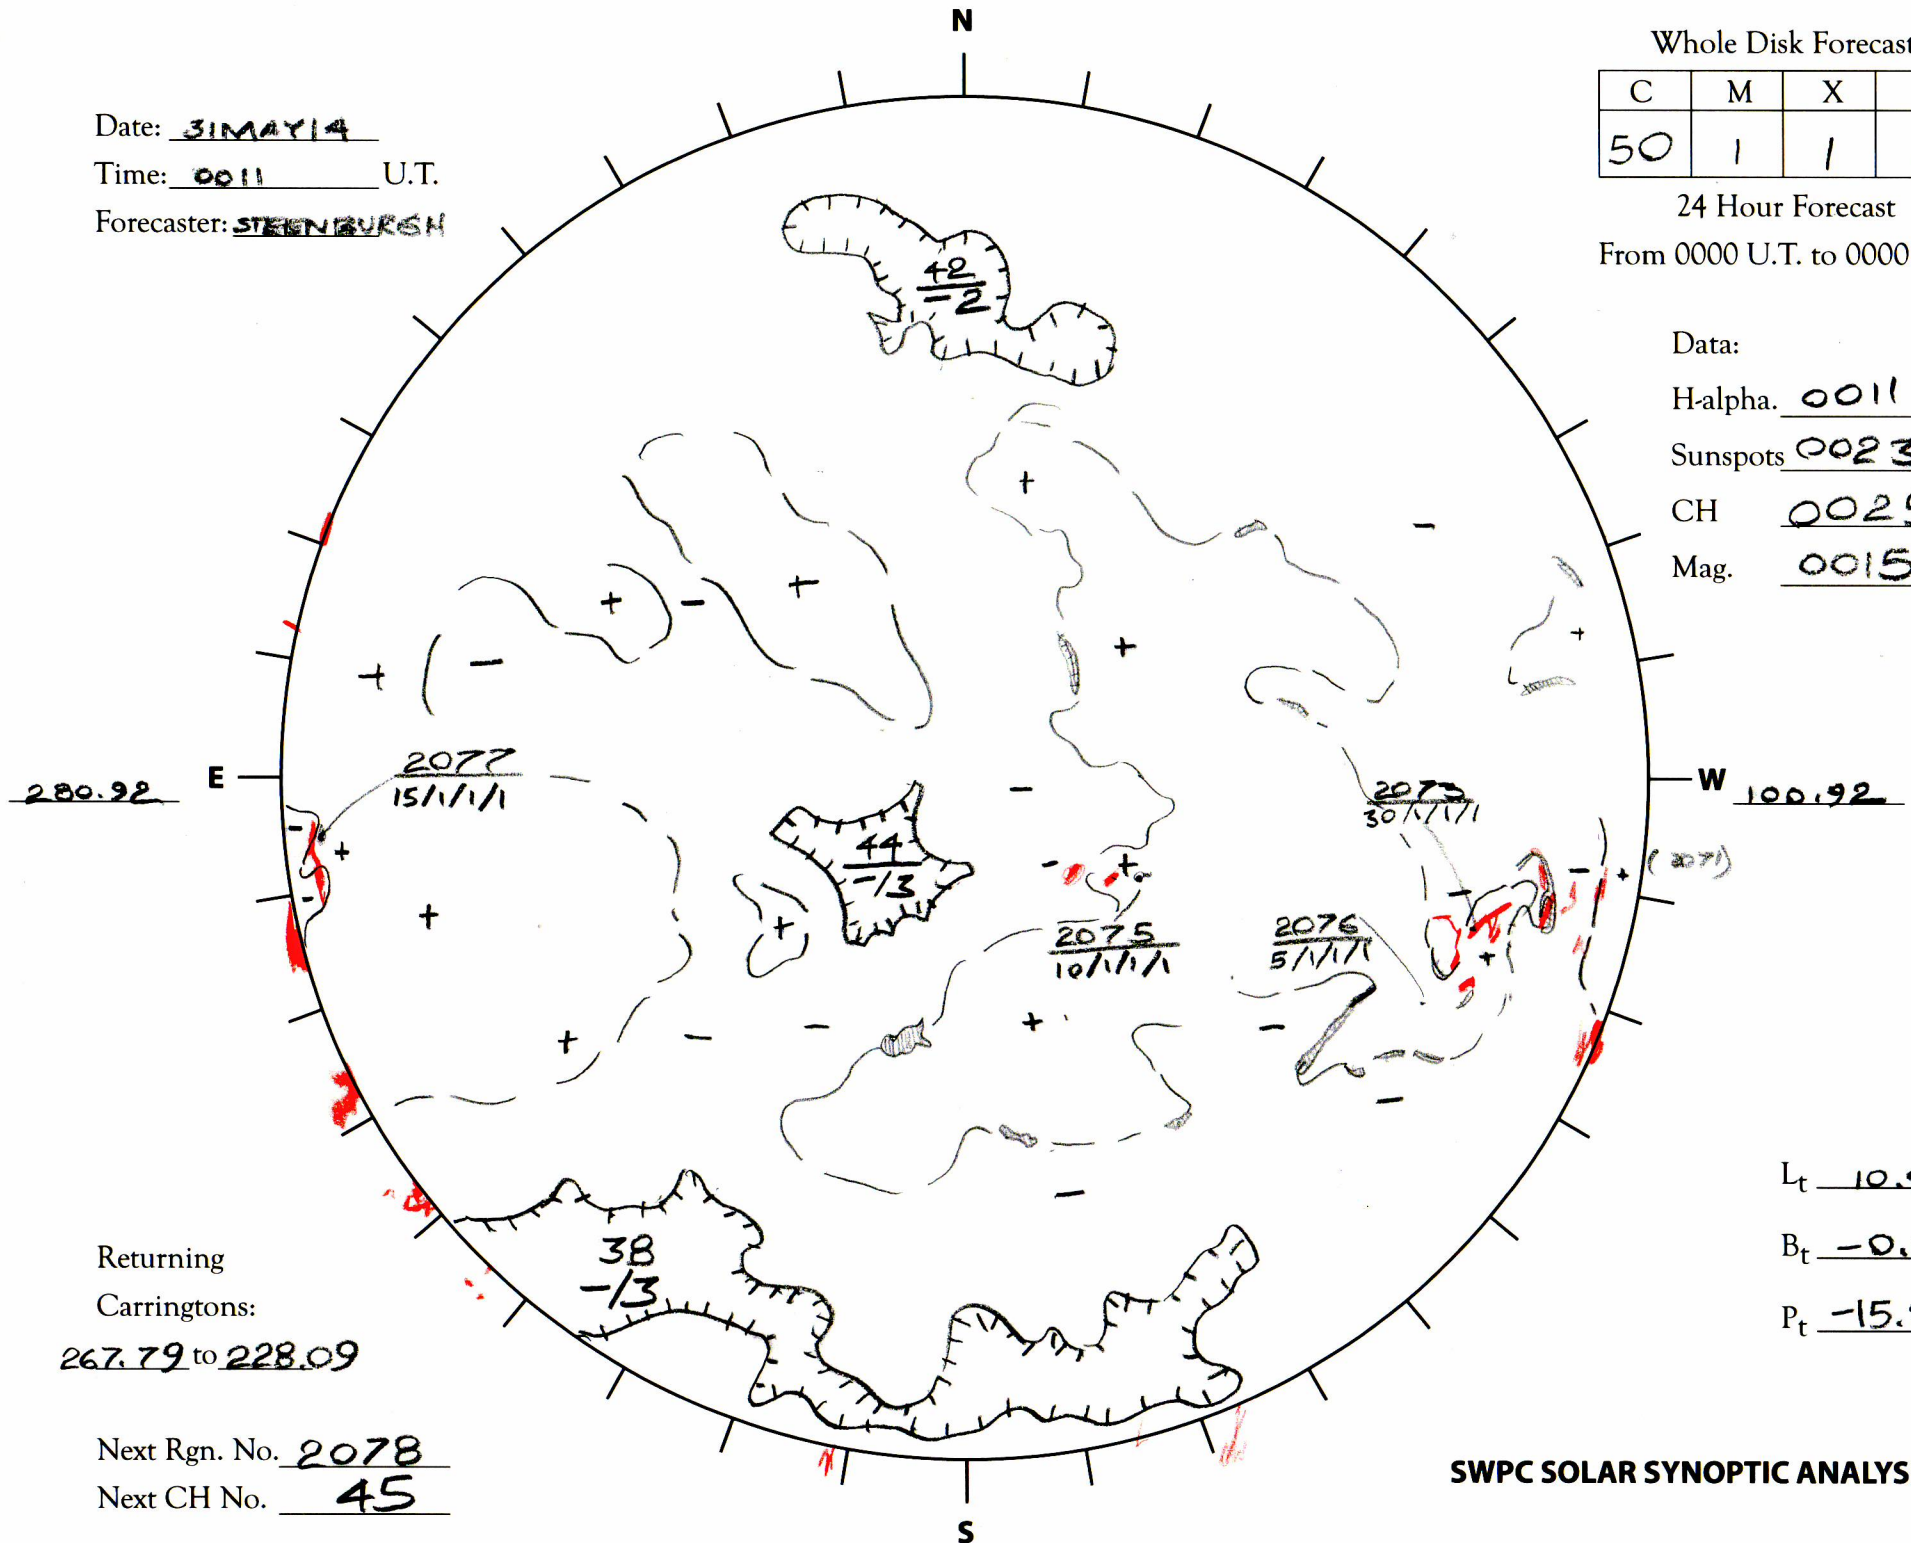

Date: 31MAY14
 Time: 0011 U.T.
 Forecaster: STEINBURGH

Whole Disk Forecast

C	M	X	P
50	1	1	1

24 Hour Forecast
 From 0000 U.T. to 0000 U.T.

Data:
 H-alpha. 0011 U.T.
 Sunspots 0023 U.T.
 CH 0025 U.T.
 Mag. 0015 U.T.

Returning
 Carringtons:
267.79 to 228.09

Next Rgn. No. 2078
 Next CH No. 45

L_t 10.92
 B_t -0.81
 P_t -15.84