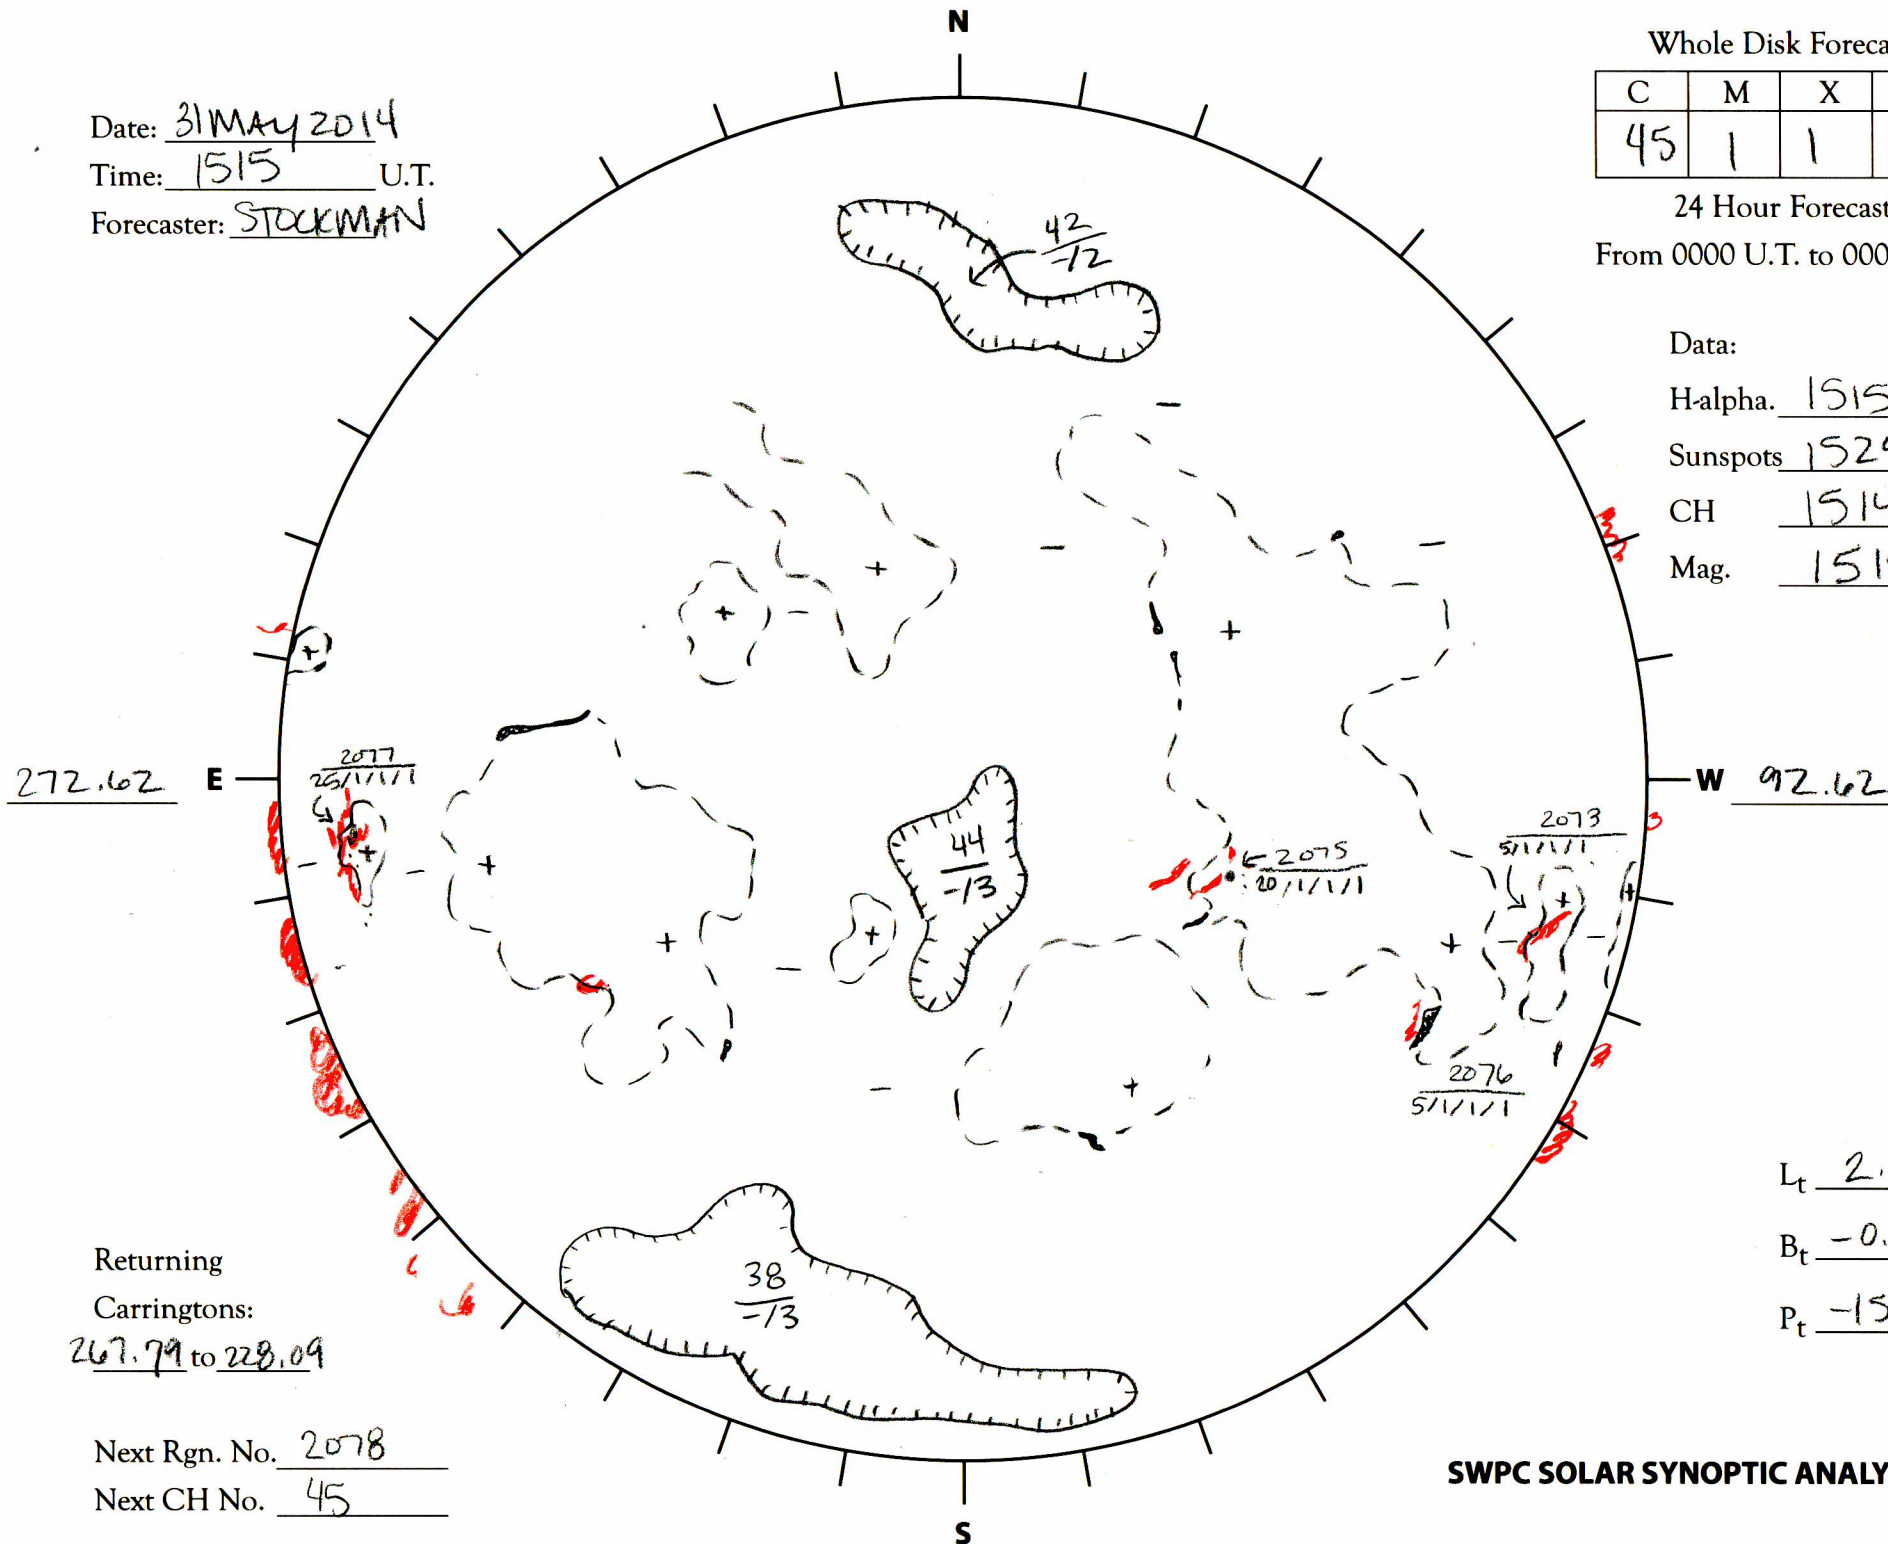

Date: 31 MAY 2014
 Time: 1515 U.T.
 Forecaster: STOCKMAN

Whole Disk Forecast

C	M	X	P
45	1	1	1

24 Hour Forecast
 From 0000 U.T. to 0000 U.T.

Data:

H-alpha. 1515 U.T.

Sunspots 1524 U.T.

CH 1514 U.T.

Mag. 1515 U.T.

272.62 E

W 92.62

Returning
 Carringtons:
267.79 to 228.09

Next Rgn. No. 2078
 Next CH No. 45

L_t 2.62

B_t -0.74

P_t -15.61