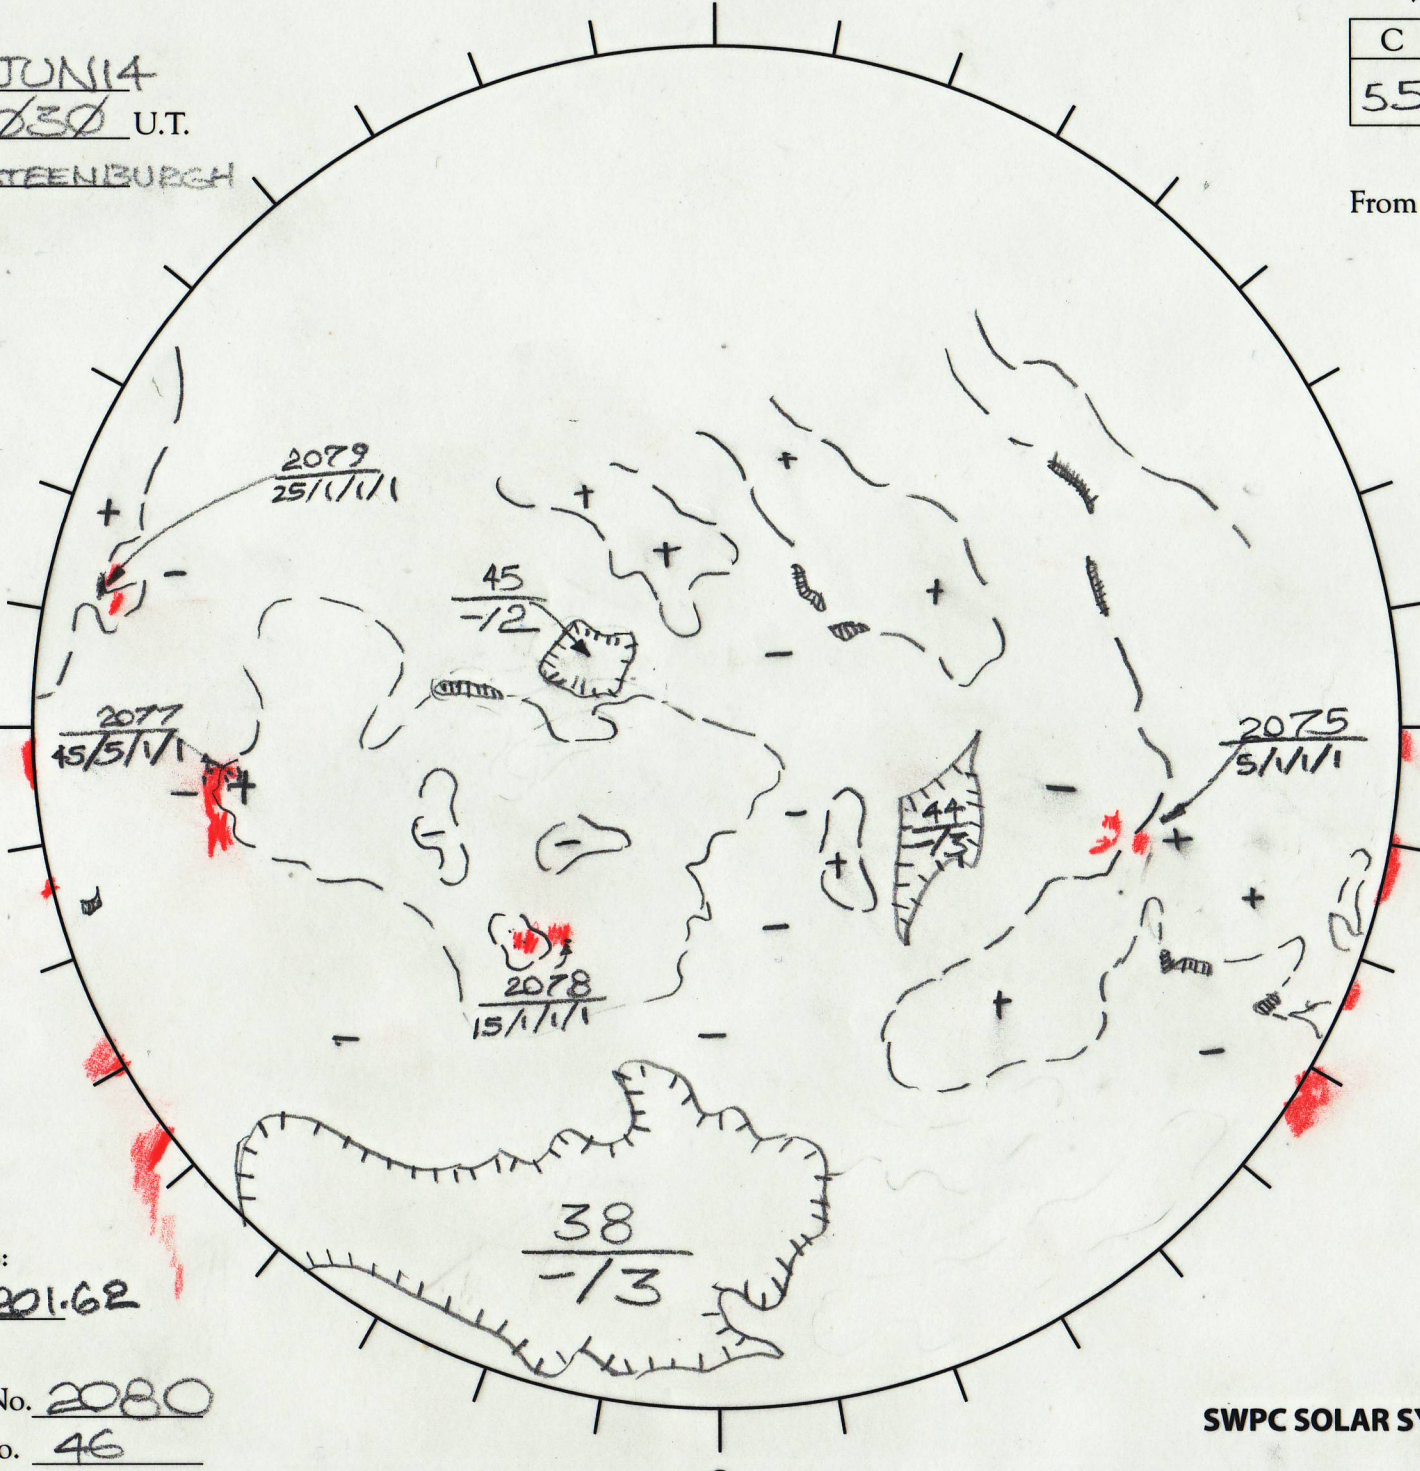

Date: 02 JUN 14
 Time: 0730 U.T.
 Forecaster: STEENBURGH

Whole Disk Forecast

C	M	X	P
55	5	1	1

24 Hour Forecast
 From 0000 U.T. to 0000 U.T.

Data:

H-alpha. 0030 U.T.

Sunspots 0024 U.T.

CH 0025 U.T.

Mag. 0030 U.T.

254.28 E

W 74.28

Returning
 Carringtons:
241.32 to 201.62

Next Rgn. No. 2080
 Next CH No. 46

L_t 344.28

B_t -0.57

P_t -15.09