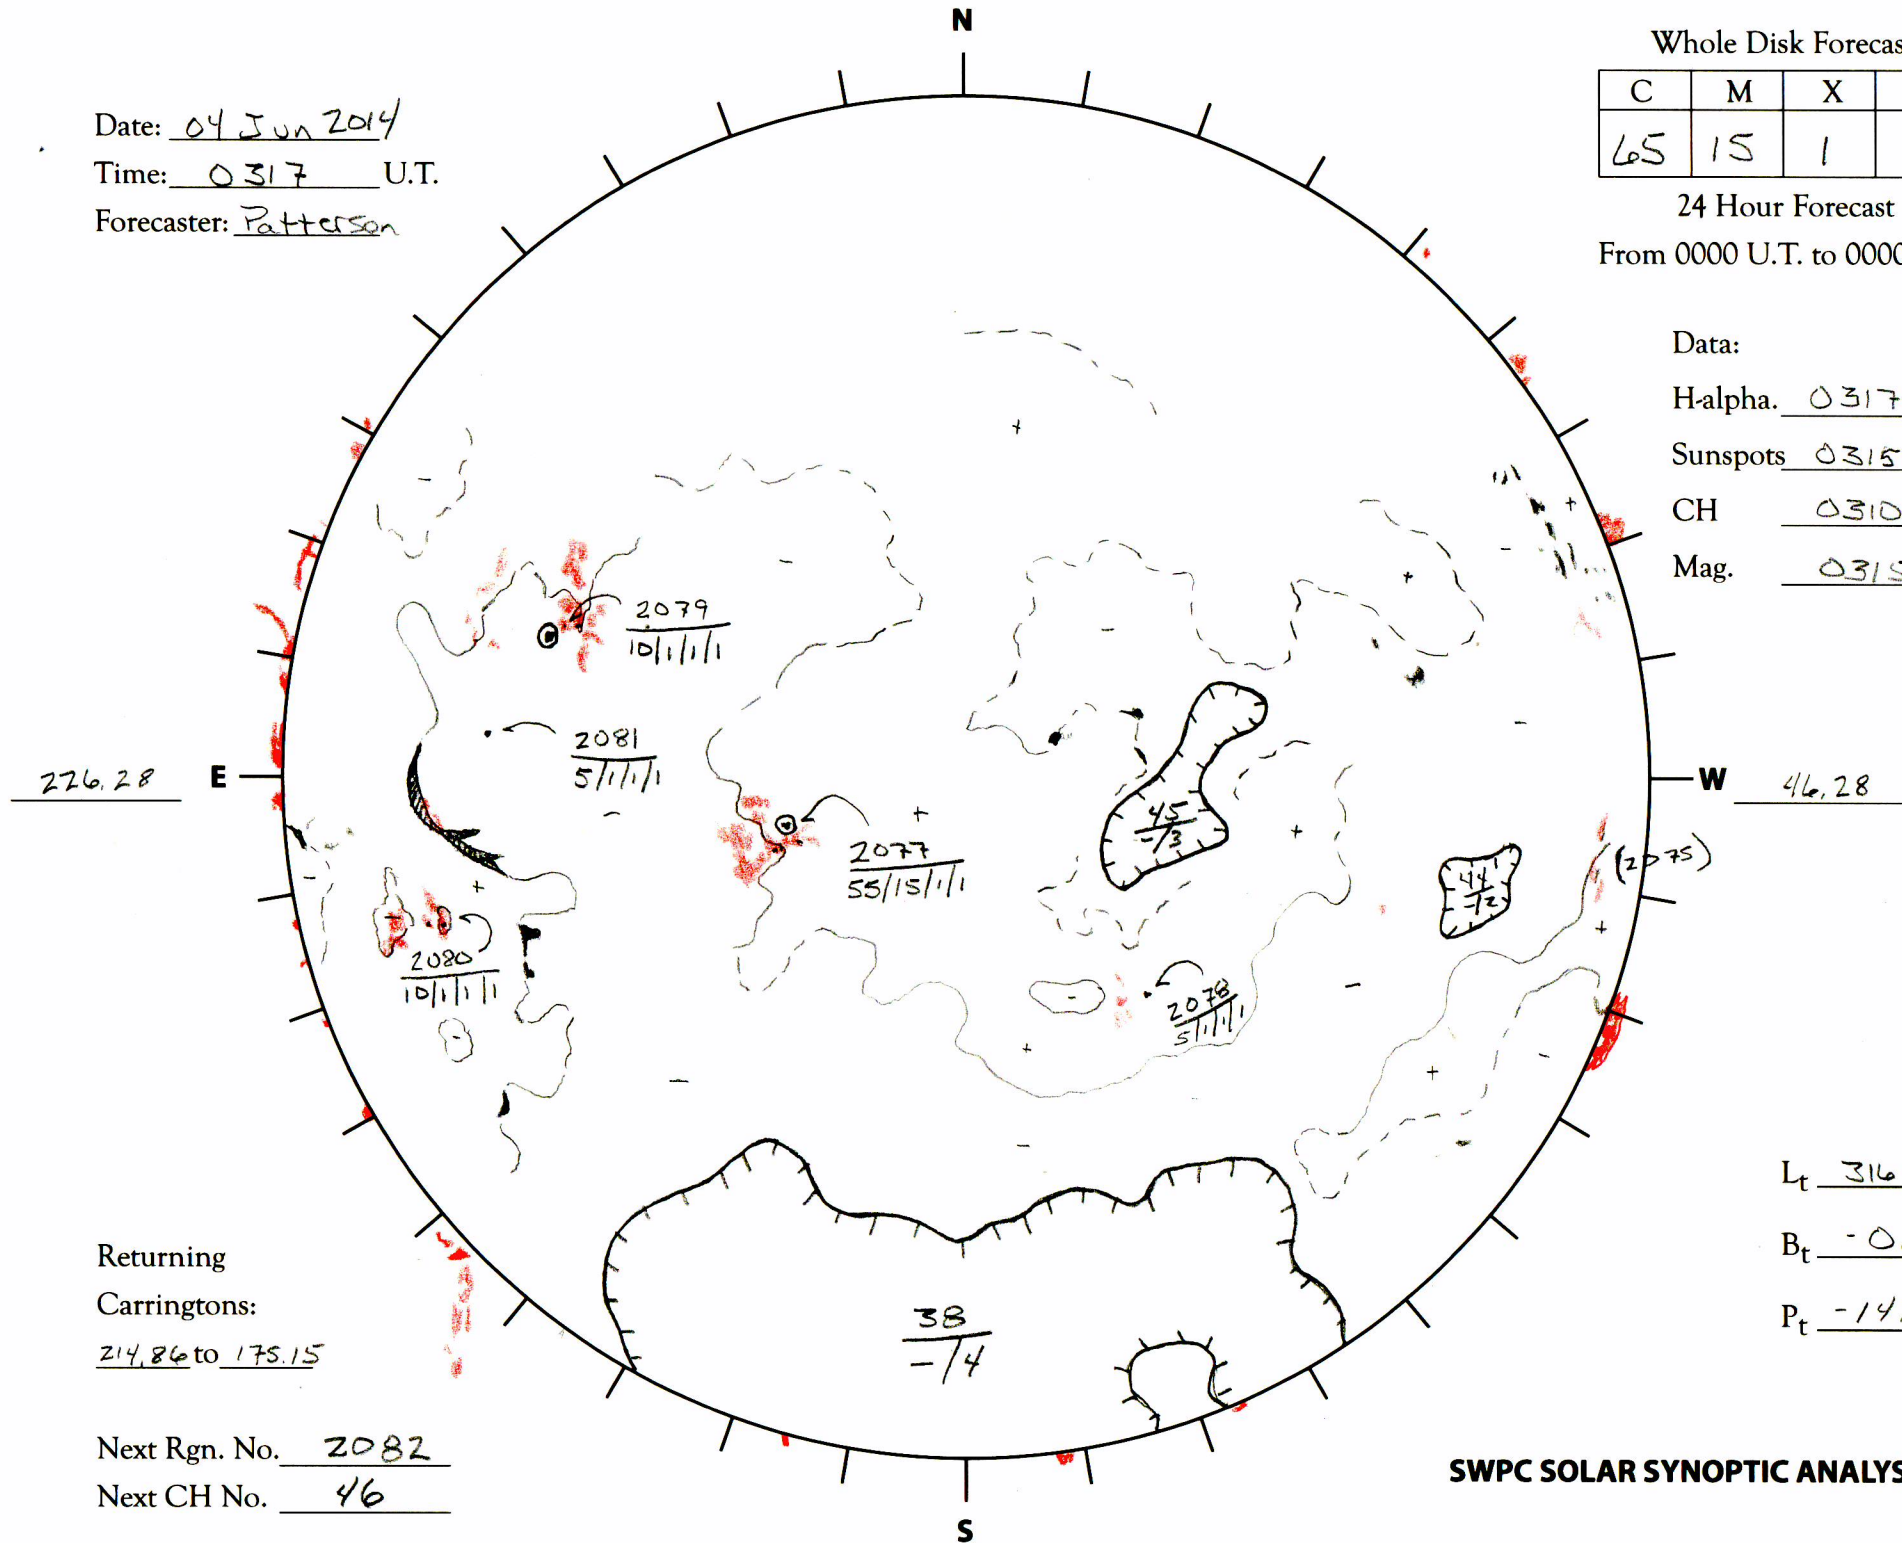

Date: 04 Jun 2014
 Time: 0317 U.T.
 Forecaster: Patterson

Whole Disk Forecast

C	M	X	P
65	15	1	1

24 Hour Forecast
 From 0000 U.T. to 0000 U.T.

Data:
 H-alpha. 0317 U.T.
 Sunspots 0315 U.T.
 CH 0310 U.T.
 Mag. 0315 U.T.

Returning
 Carringtons:
214.86 to 175.15

Next Rgn. No. 2082
 Next CH No. 46

L_t 316.28
 B_t -0.32
 P_t -14.28