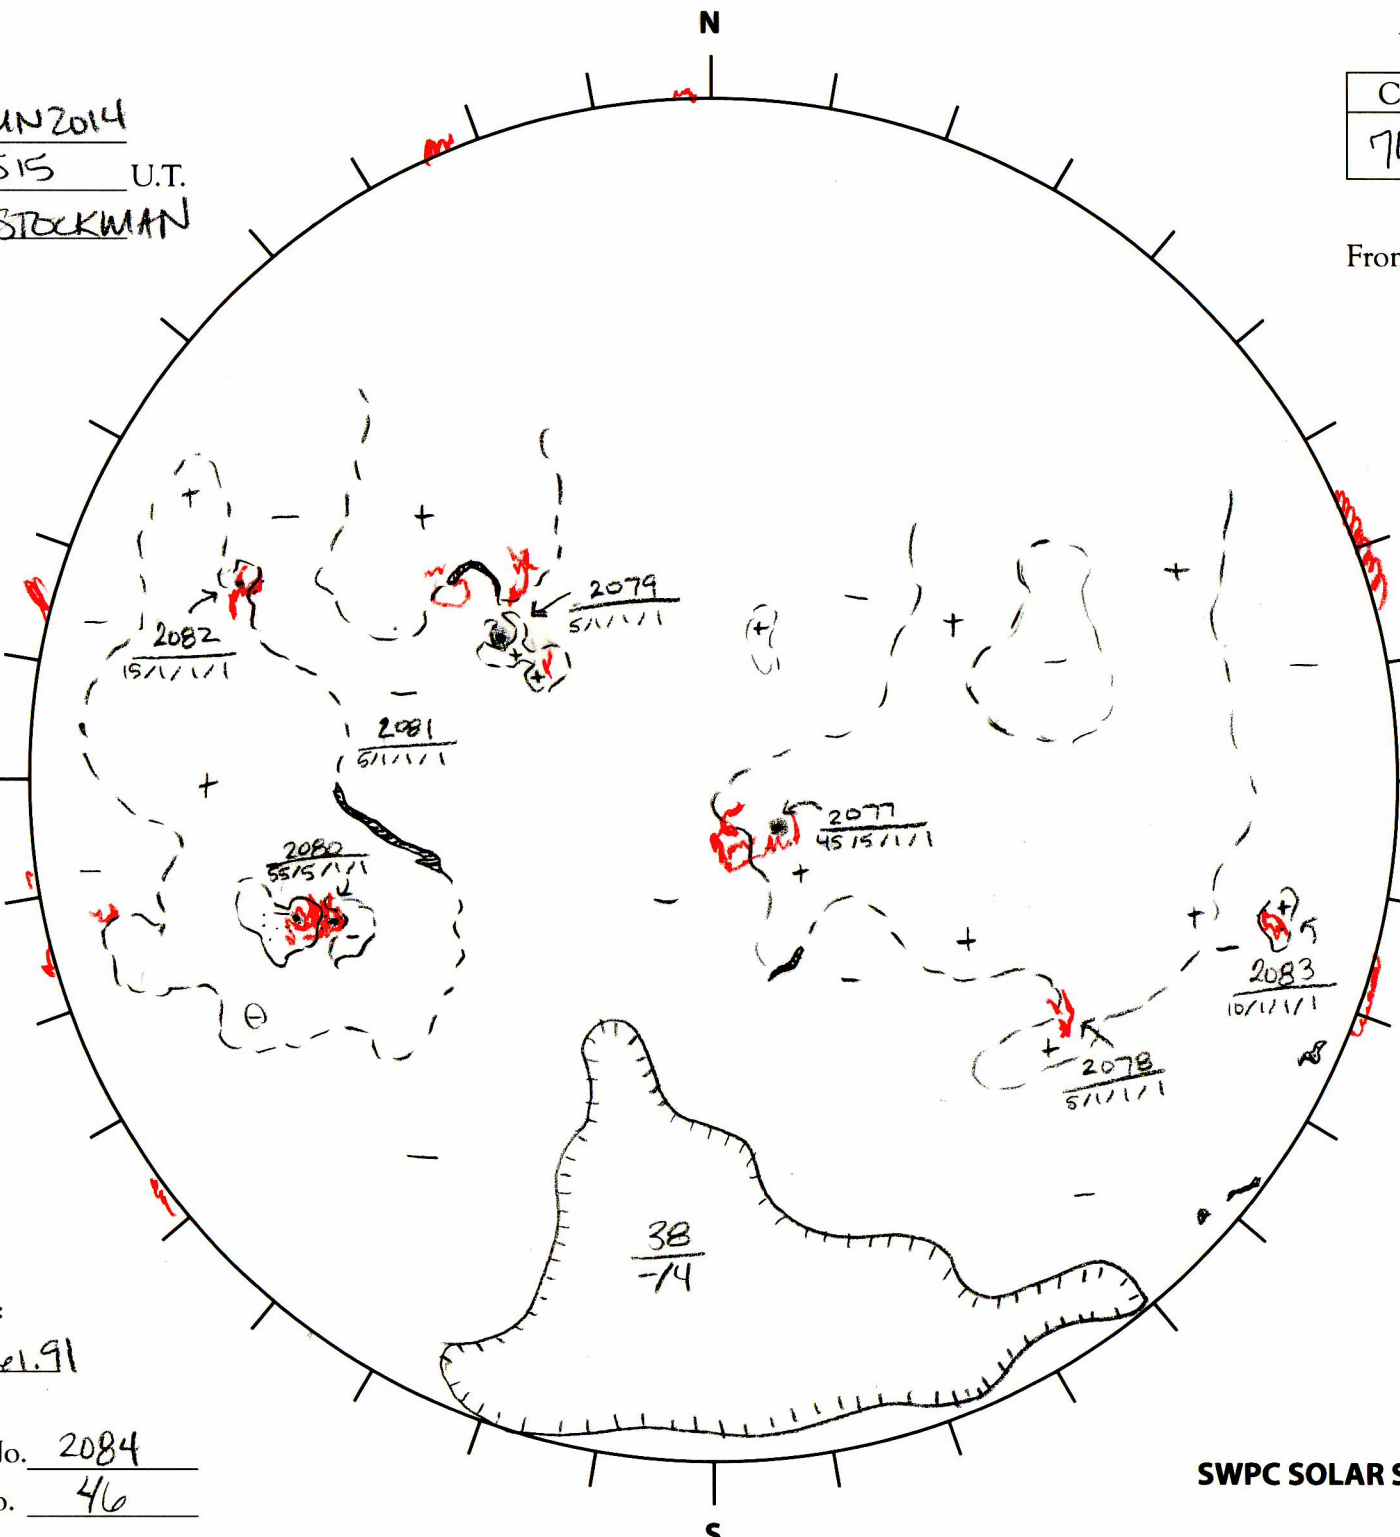

Date: 05 JUN 2014
 Time: 1515 U.T.
 Forecaster: STOCKMAN

Whole Disk Forecast

C	M	X	P
70	10	1	1

24 Hour Forecast
 From 0000 U.T. to 0000 U.T.

Data:

H-alpha. 1515 U.T.

Sunspots 1506 U.T.

CH 1513 U.T.

Mag. 1515 U.T.

206.45 E

W 26.45

Returning
 Carringtons:
201.62 to 161.91

Next Rgn. No. 2084
 Next CH No. 46

L_t 296.45

B_t -0.14

P_t -13.70