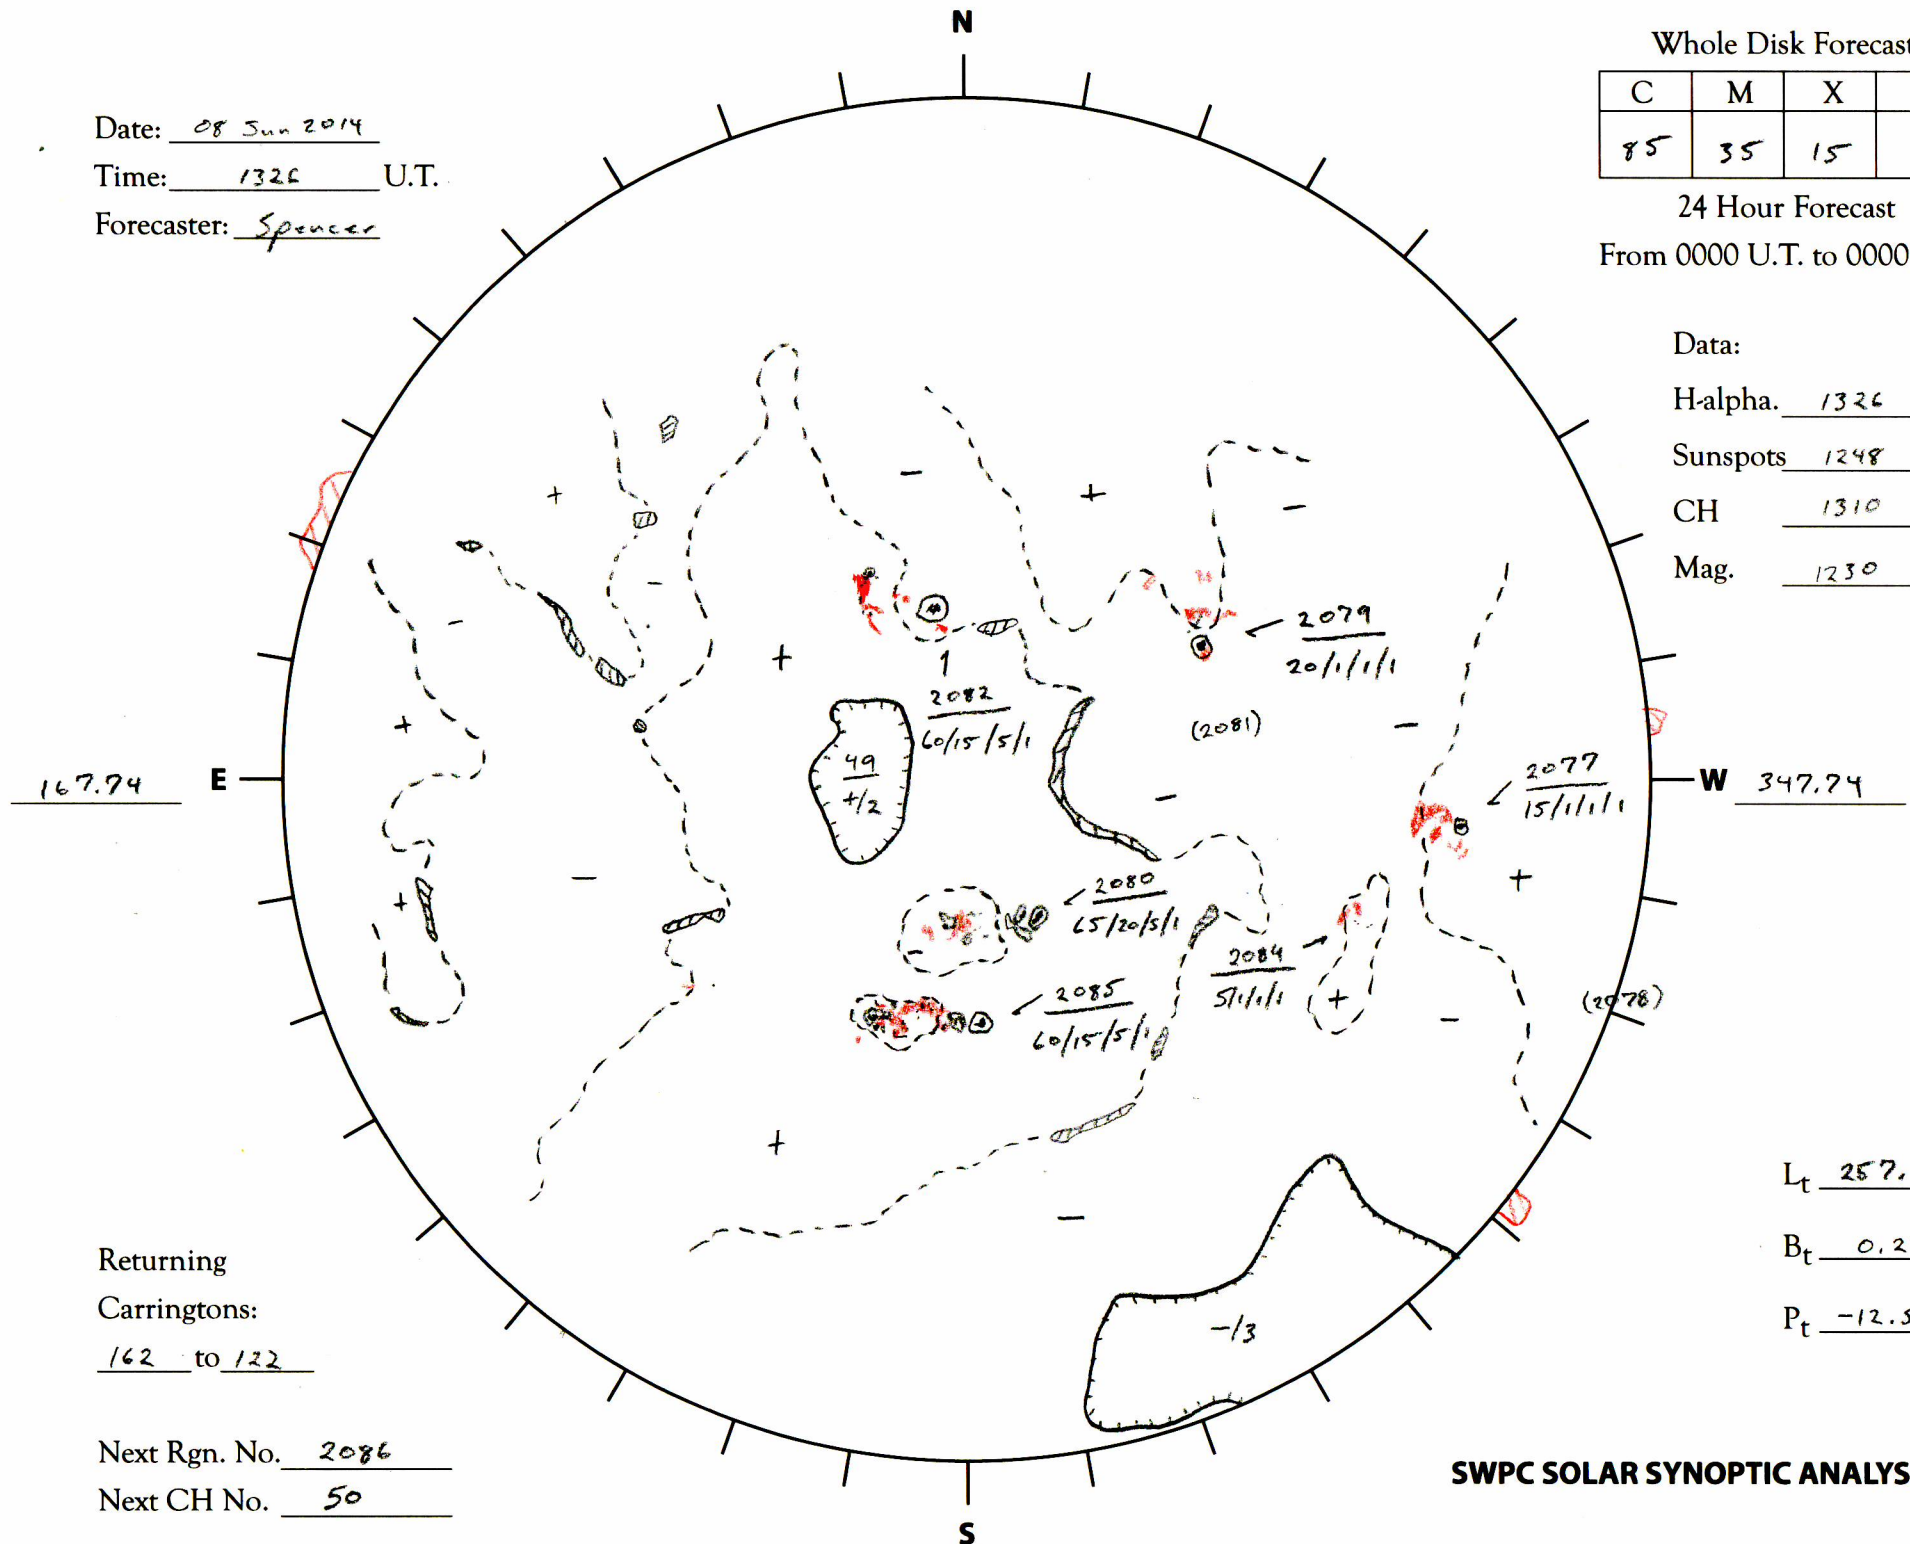

Date: 08 Jun 2014
 Time: 1326 U.T.
 Forecaster: Spencer

Whole Disk Forecast

C	M	X	P
85	35	15	1

24 Hour Forecast
 From 0000 U.T. to 0000 U.T.

Data:

H-alpha. 1326 U.T.

Sunspots 1248 U.T.

CH 1310 U.T.

Mag. 1230 U.T.

Returning
 Carringtons:
162 to 122

Next Rgn. No. 2086
 Next CH No. 50

SWPC SOLAR SYNOPTIC ANALYSIS