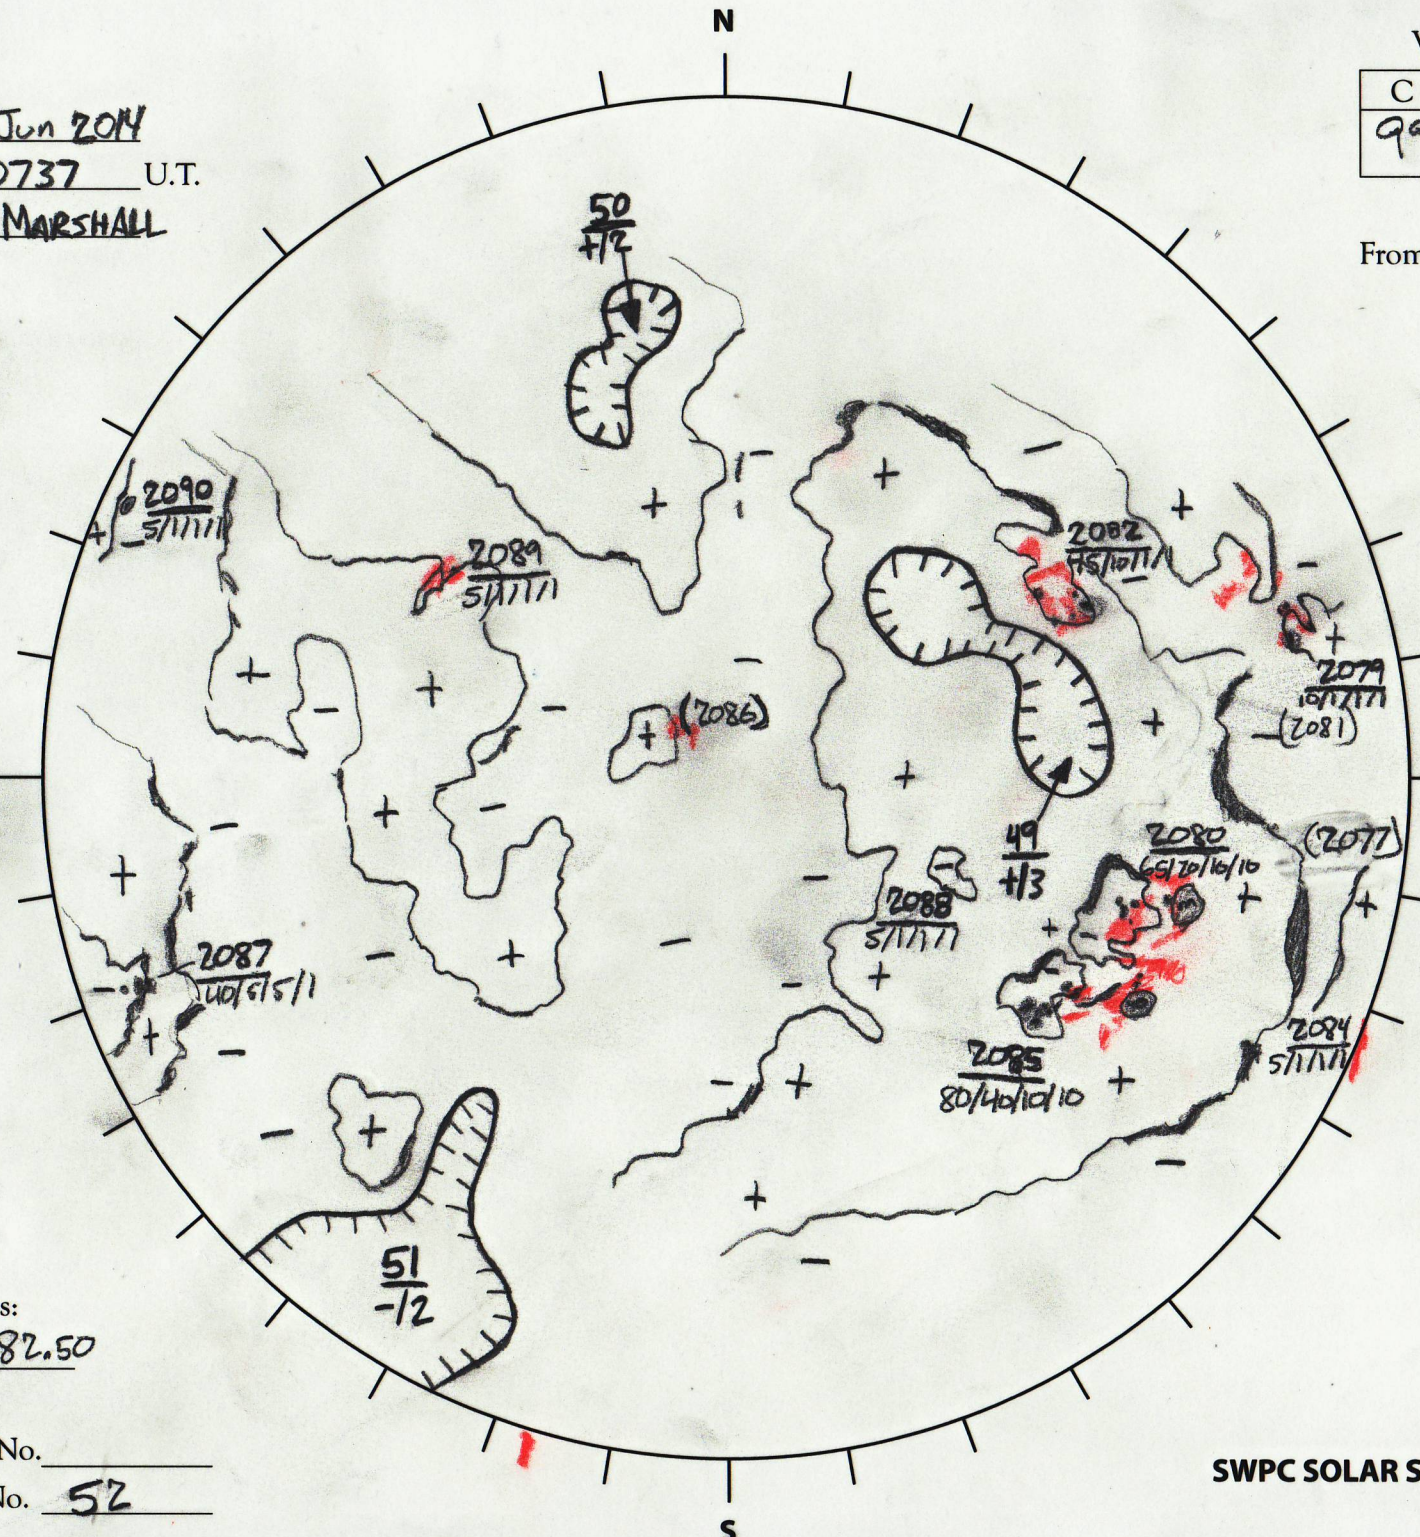

Date: 11 Jun 2014  
 Time: 0737 U.T.  
 Forecaster: MARSHALL

Whole Disk Forecast

C	M	X	P
99	60	30	30

24 Hour Forecast  
 From 0000 U.T. to 0000 U.T.

Data:

H-alpha. 0737 U.T.

Sunspots 0684 U.T.

CH 0728 U.T.

Mag. 0648 U.T.

131.24 E

W 311.24

Returning  
 Carringtons:  
122.21 to 82.50

Next Rgn. No. \_\_\_\_\_  
 Next CH No. 52

$L_t$  221.24

$B_t$  0.55

$P_t$  -11.40