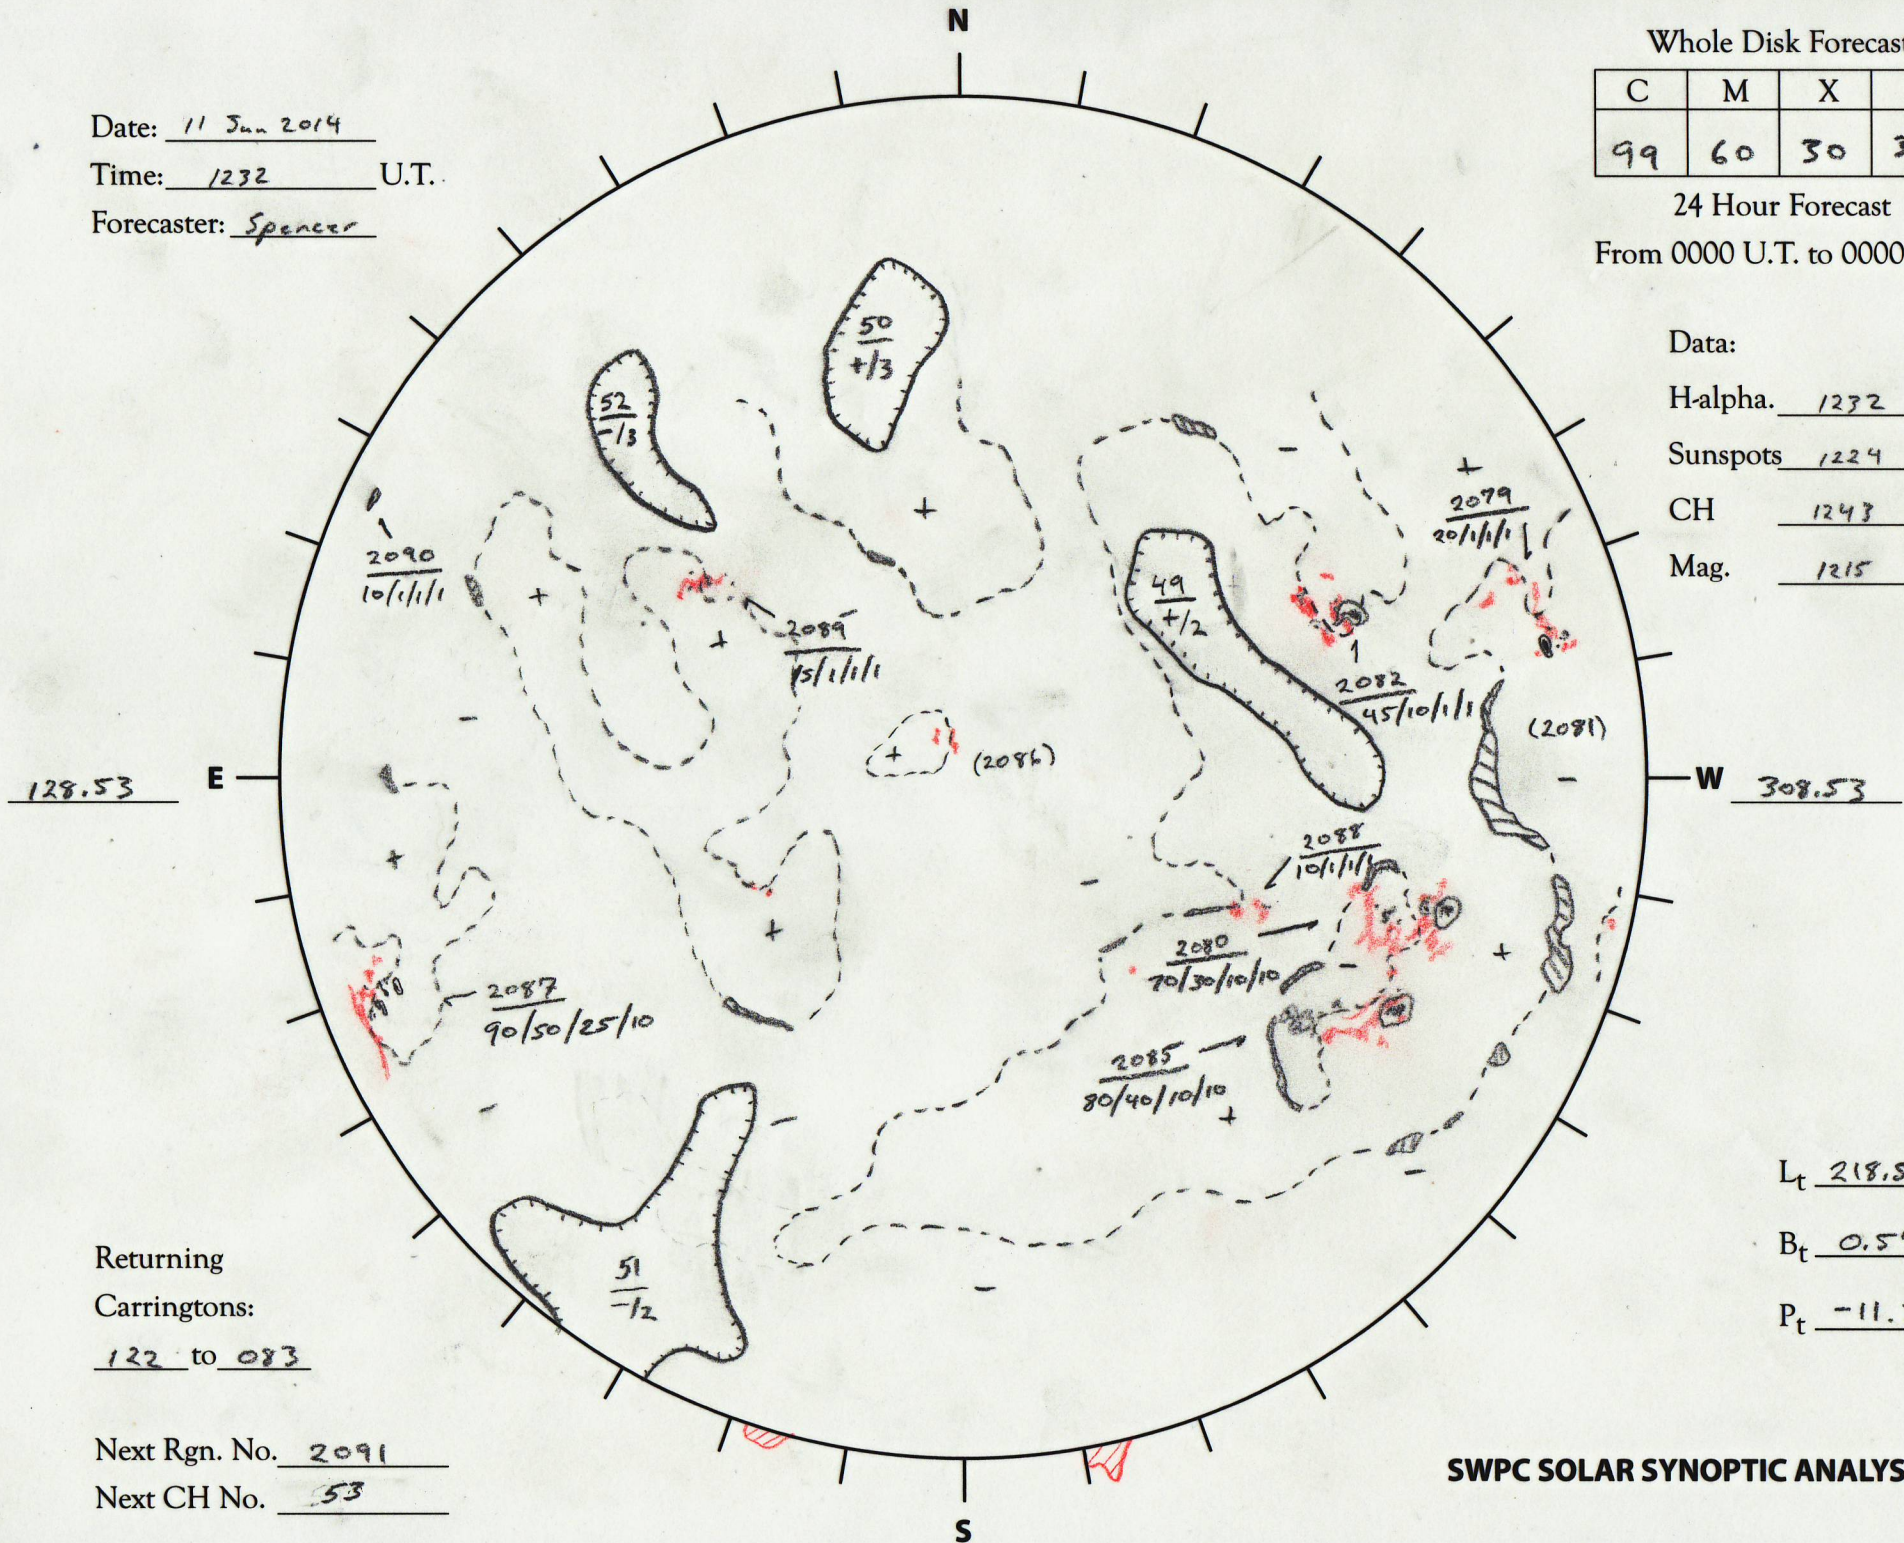

Date: 11 Jun 2014
 Time: 1232 U.T.
 Forecaster: Spencer

Whole Disk Forecast

C	M	X	P
99	60	30	30

24 Hour Forecast
 From 0000 U.T. to 0000 U.T.

Data:
 H-alpha. 1232 U.T.
 Sunspots 1224 U.T.
 CH 1243 U.T.
 Mag. 1215 U.T.

Returning
 Carringtons:
122 to 083

Next Rgn. No. 2091
 Next CH No. 53

L_t 218.53
 B_t 0.57
 P_t -11.31