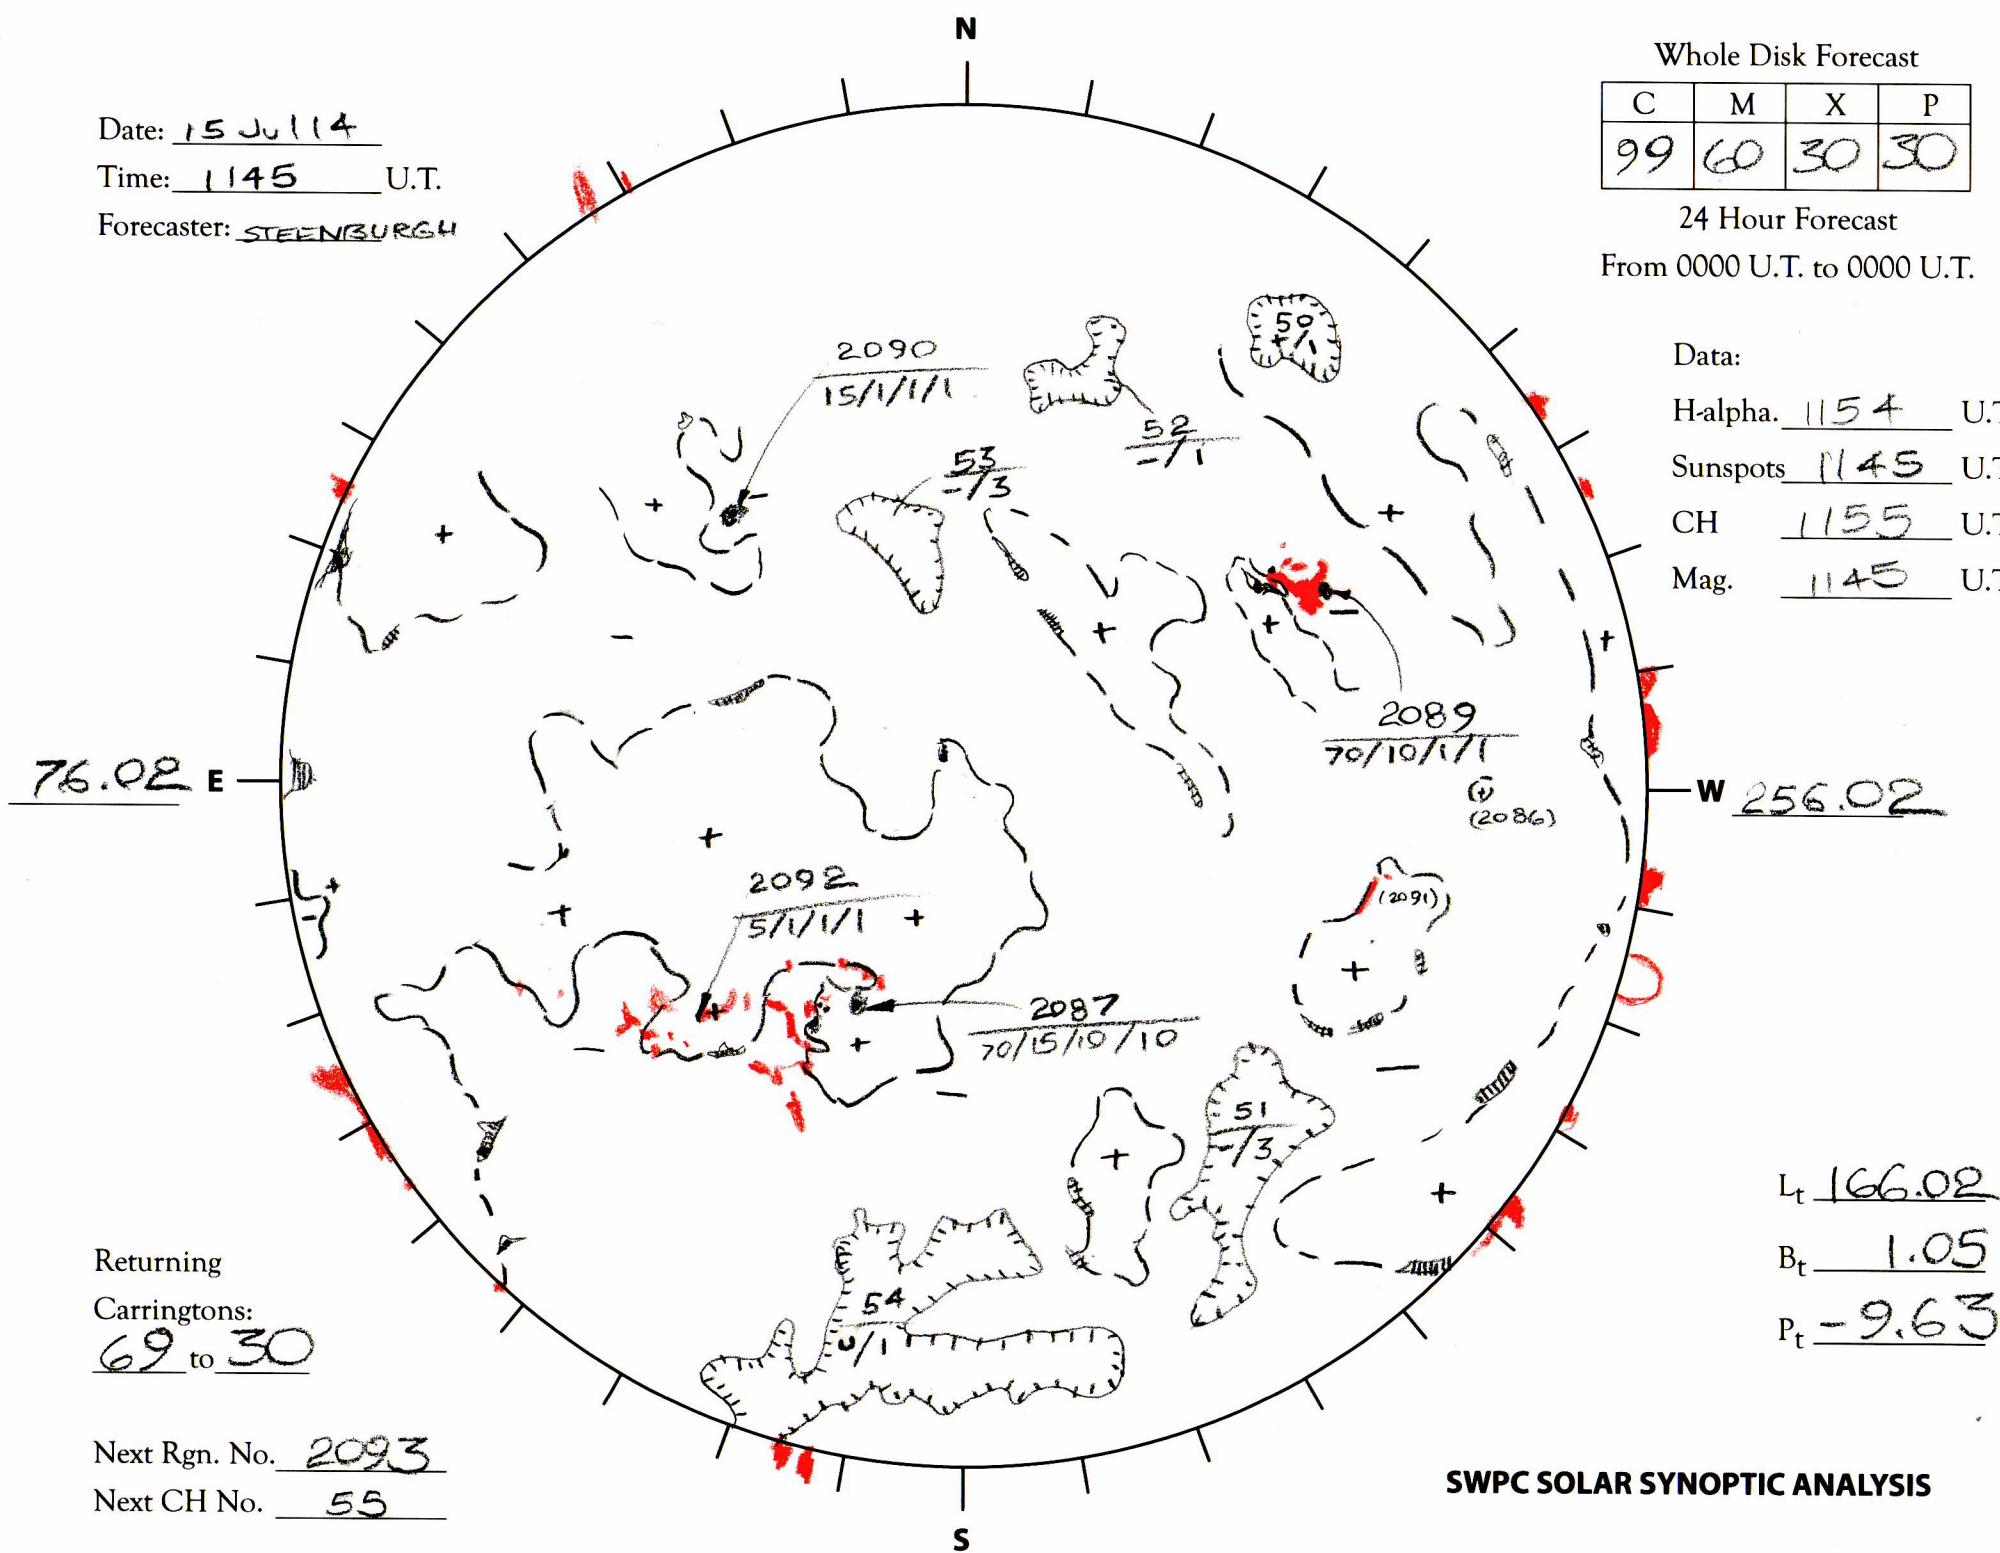

Date: 15 Jul 14
 Time: 1145 U.T.
 Forecaster: STEENBURGH

Whole Disk Forecast

C	M	X	P
99	60	30	30

24 Hour Forecast
 From 0000 U.T. to 0000 U.T.

Data:

H-alpha. 1154 U.T.

Sunspots 1145 U.T.

CH 1155 U.T.

Mag. 1145 U.T.

76.02 E

W 256.02

Returning
 Carringtons:
69 to 30

Next Rgn. No. 2093
 Next CH No. 55

L_t 166.02
 B_t 1.05
 P_t -9.63