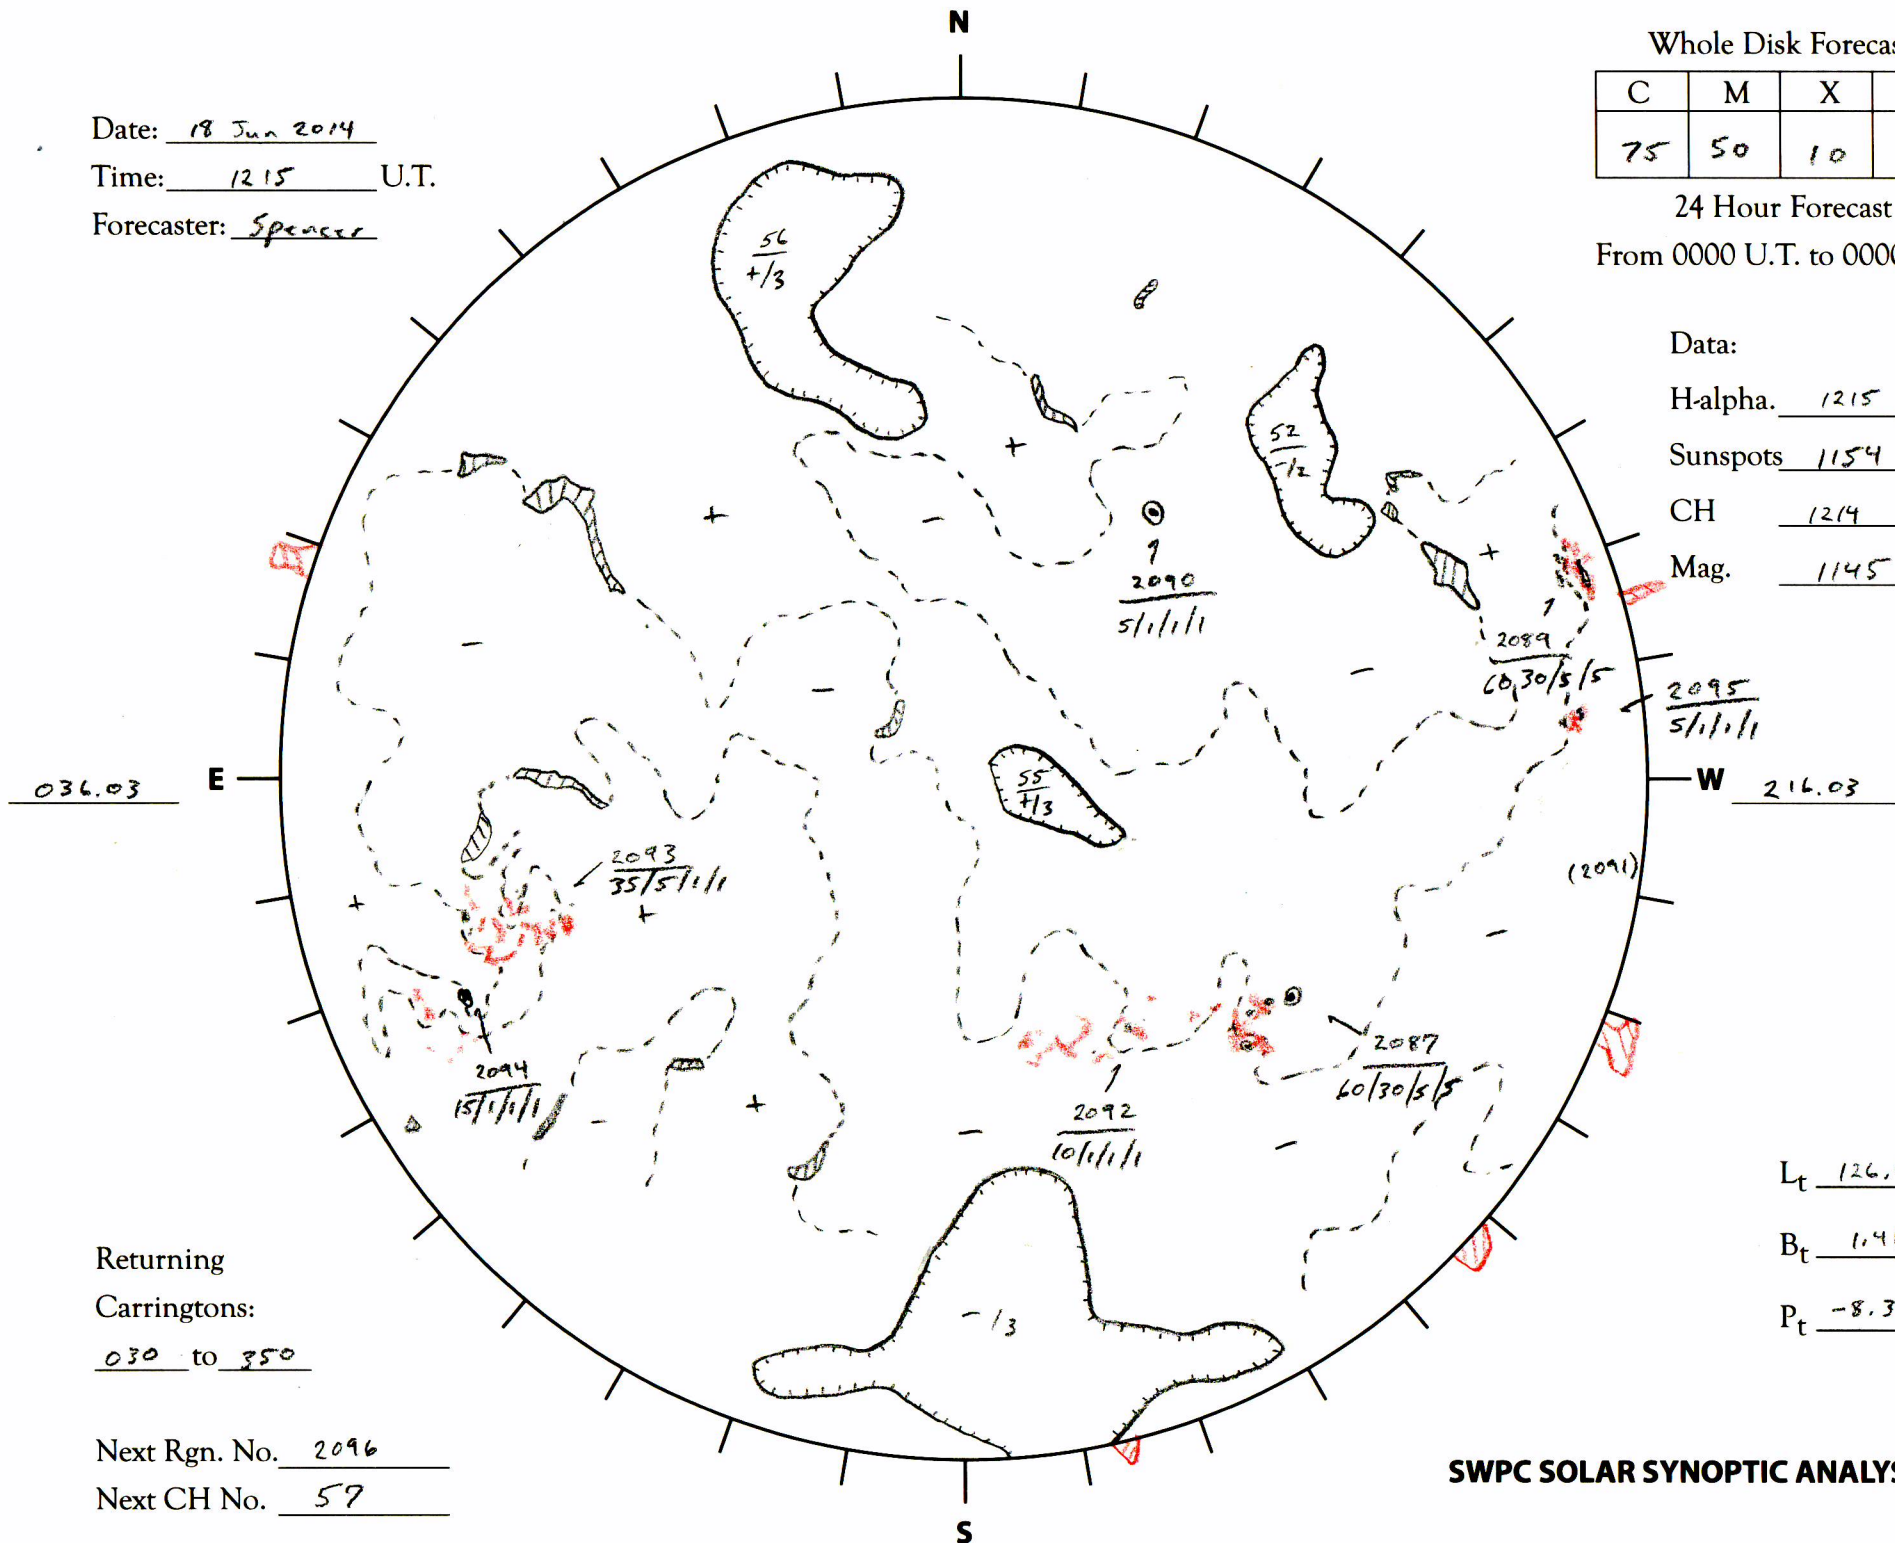

Date: 18 Jun 2014
 Time: 1215 U.T.
 Forecaster: Spencer

Whole Disk Forecast

C	M	X	P
75	50	10	10

24 Hour Forecast
 From 0000 U.T. to 0000 U.T.

Data:
 H-alpha. 1215 U.T.
 Sunspots 1154 U.T.
 CH 1214 U.T.
 Mag. 1145 U.T.

Returning
 Carringtons:
030 to 350

Next Rgn. No. 2096
 Next CH No. 57

L_t 126.03
 B_t 1.41
 P_t -8.33