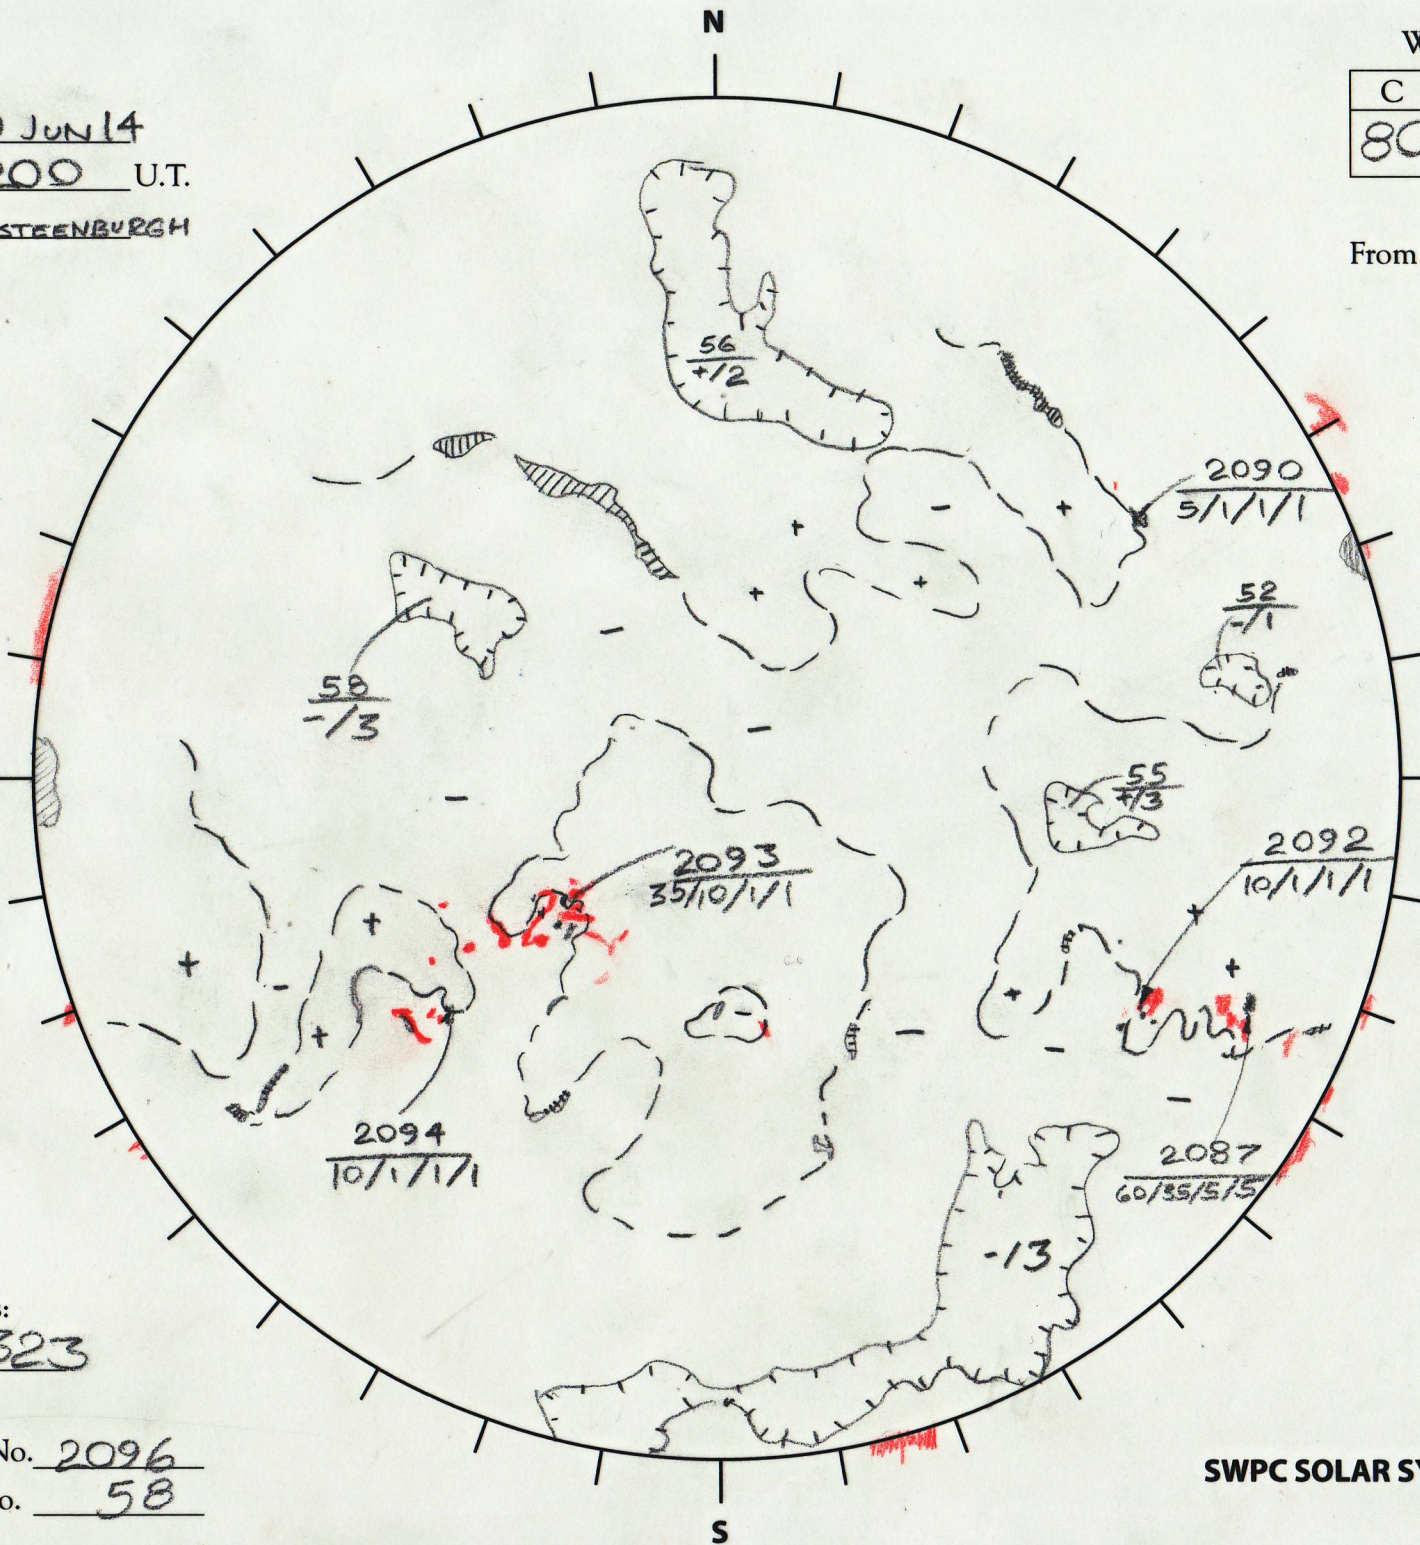

Date: 20 JUN 14  
 Time: 1200 U.T.  
 Forecaster: STEENBURGH

Whole Disk Forecast

C	M	X	P
80	45	5	5

24 Hour Forecast  
 From 0000 U.T. to 0000 U.T.

Data:  
 H-alpha. 1200 U.T.  
 Sunspots 1154 U.T.  
 CH 1155 U.T.  
 Mag. 1200 U.T.

9.70 E

W 189.70

Returning  
 Carringtons:  
3 to 323

Next Rgn. No. 2096  
 Next CH No. 58

$L_t$  99.70  
 $B_t$  1.64  
 $P_t$  -7.45