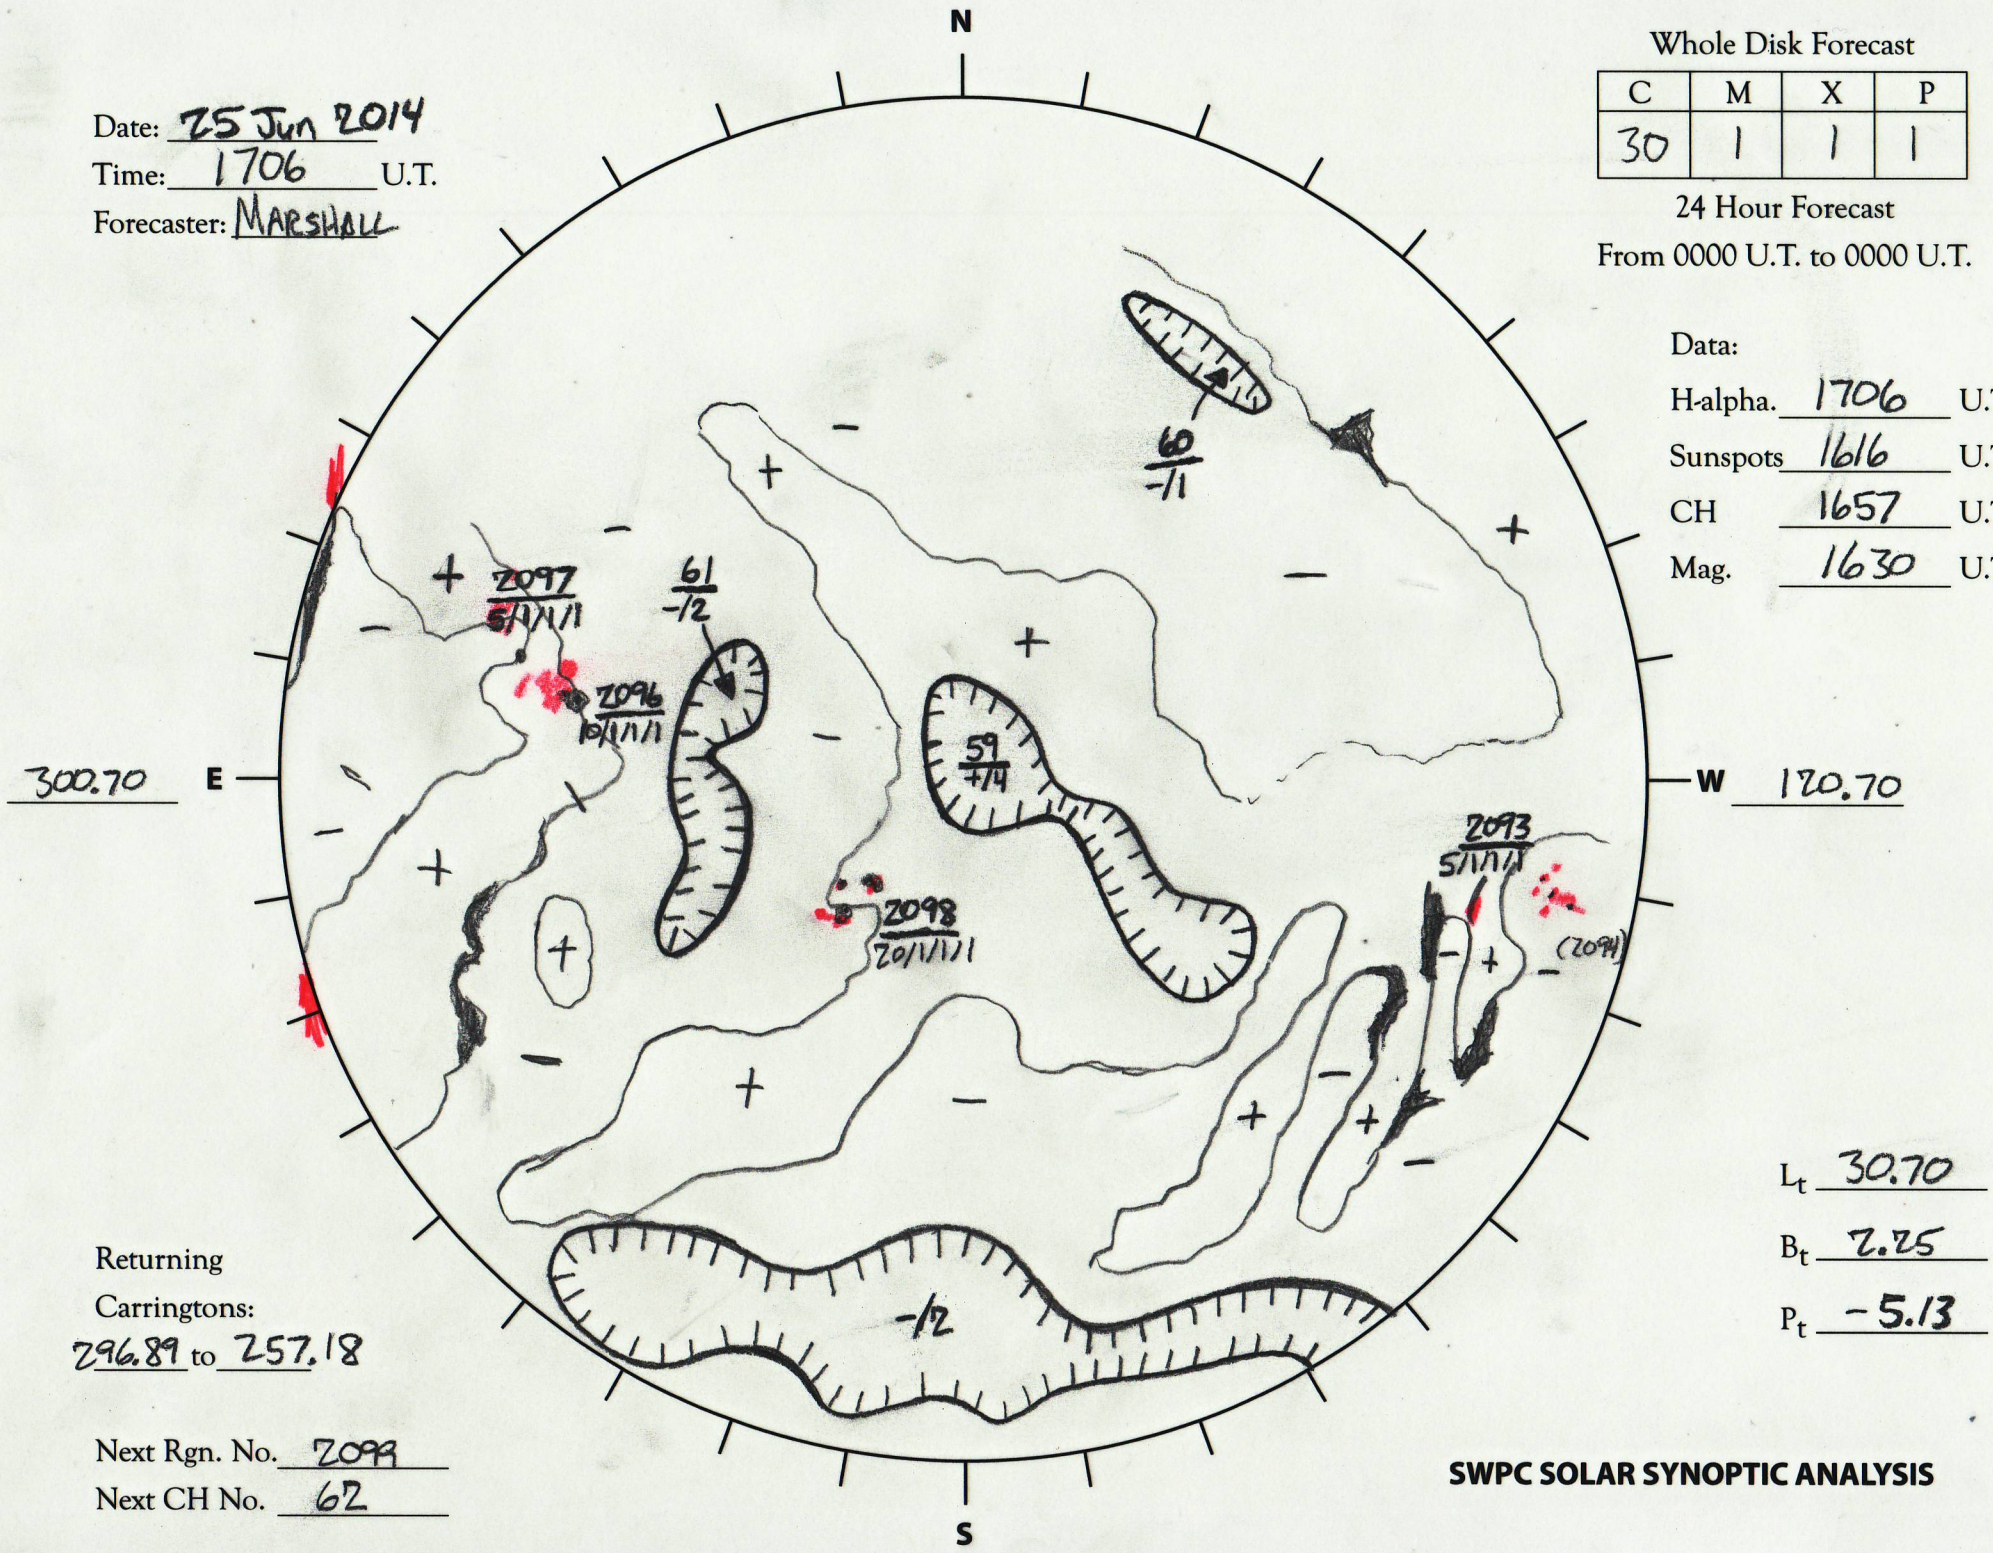

Date: 25 Jun 2014
 Time: 1706 U.T.
 Forecaster: MARSHALL

Whole Disk Forecast

C	M	X	P
30	1	1	1

24 Hour Forecast
 From 0000 U.T. to 0000 U.T.

Data:
 H-alpha. 1706 U.T.
 Sunspots 1616 U.T.
 CH 1657 U.T.
 Mag. 1630 U.T.

Returning Carringtons:
296.89 to 257.18

Next Rgn. No. Z099
 Next CH No. 62

L_t 30.70
 B_t 2.25
 P_t -5.13