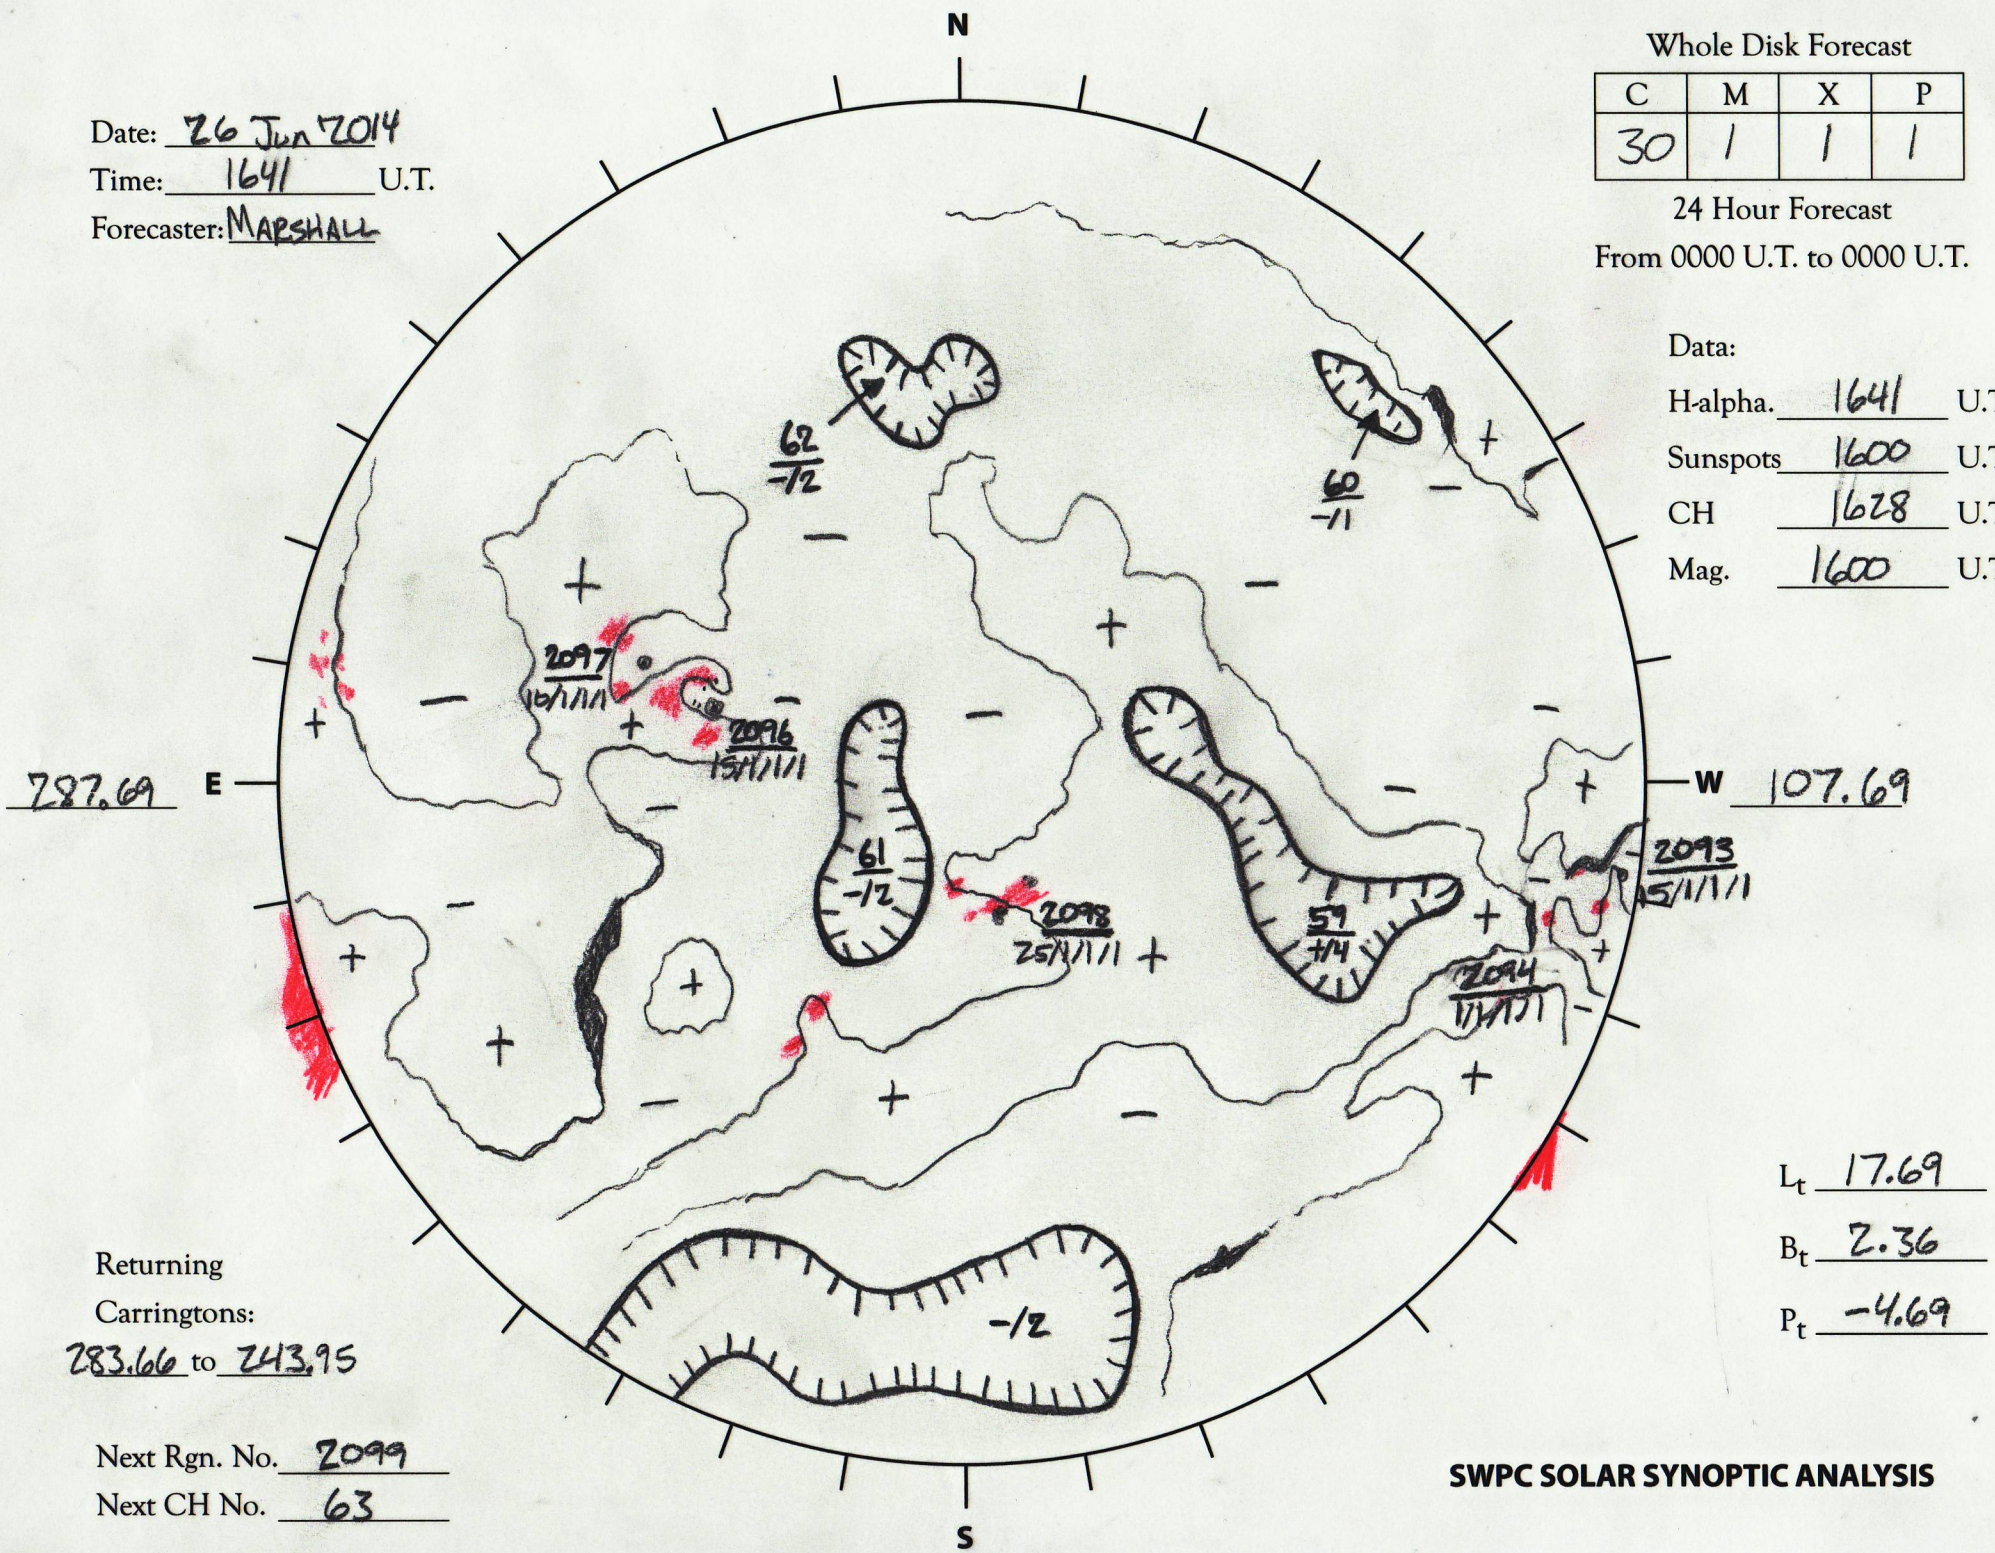

Date: 26 Jun 2014
 Time: 1641 U.T.
 Forecaster: MARSHALL

Whole Disk Forecast

C	M	X	P
30	1	1	1

24 Hour Forecast
 From 0000 U.T. to 0000 U.T.

Data:

H-alpha. 1641 U.T.

Sunspots 1600 U.T.

CH 1628 U.T.

Mag. 1600 U.T.

787.69 E

W 107.69

Returning Carringtons:
283.66 to 243.95

Next Rgn. No. 2099
 Next CH No. 63

L_t 17.69
 B_t 2.36
 P_t -4.69