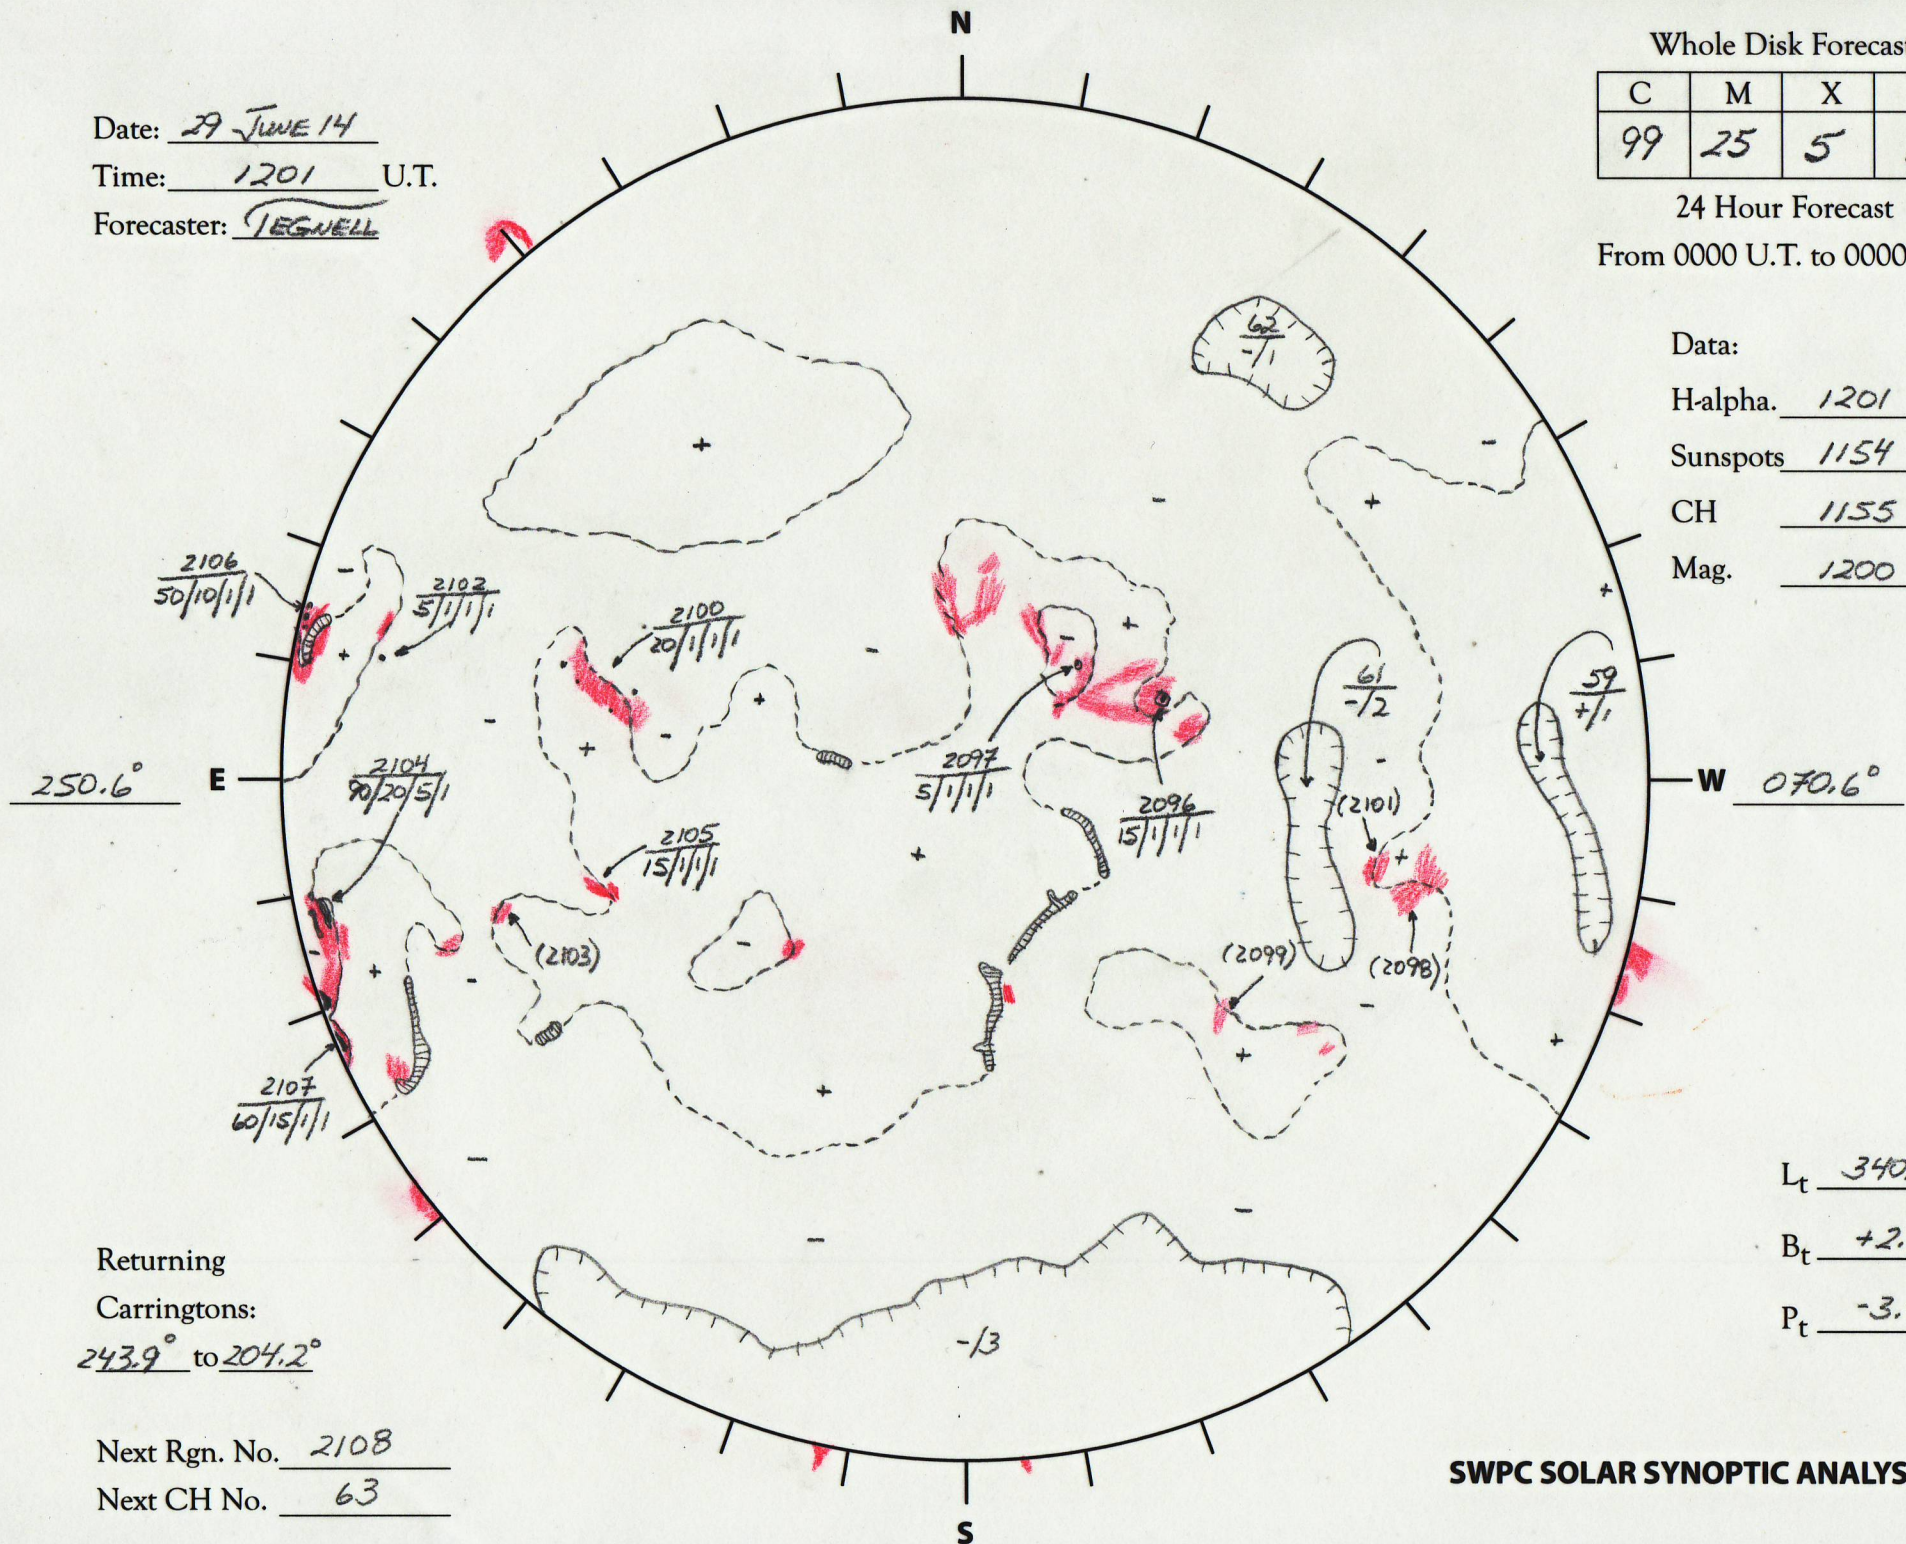

Date: 29 JUNE 14  
 Time: 1201 U.T.  
 Forecaster: LEGWELL

Whole Disk Forecast

C	M	X	P
99	25	5	1

24 Hour Forecast  
 From 0000 U.T. to 0000 U.T.

Data:

H-alpha. 1201 U.T.

Sunspots 1154 U.T.

CH 1155 U.T.

Mag. 1200 U.T.

Returning  
 Carringtons:  
243.9 to 204.2

Next Rgn. No. 2108  
 Next CH No. 63

$L_t$  340.6

$B_t$  +2.7

$P_t$  -3.4