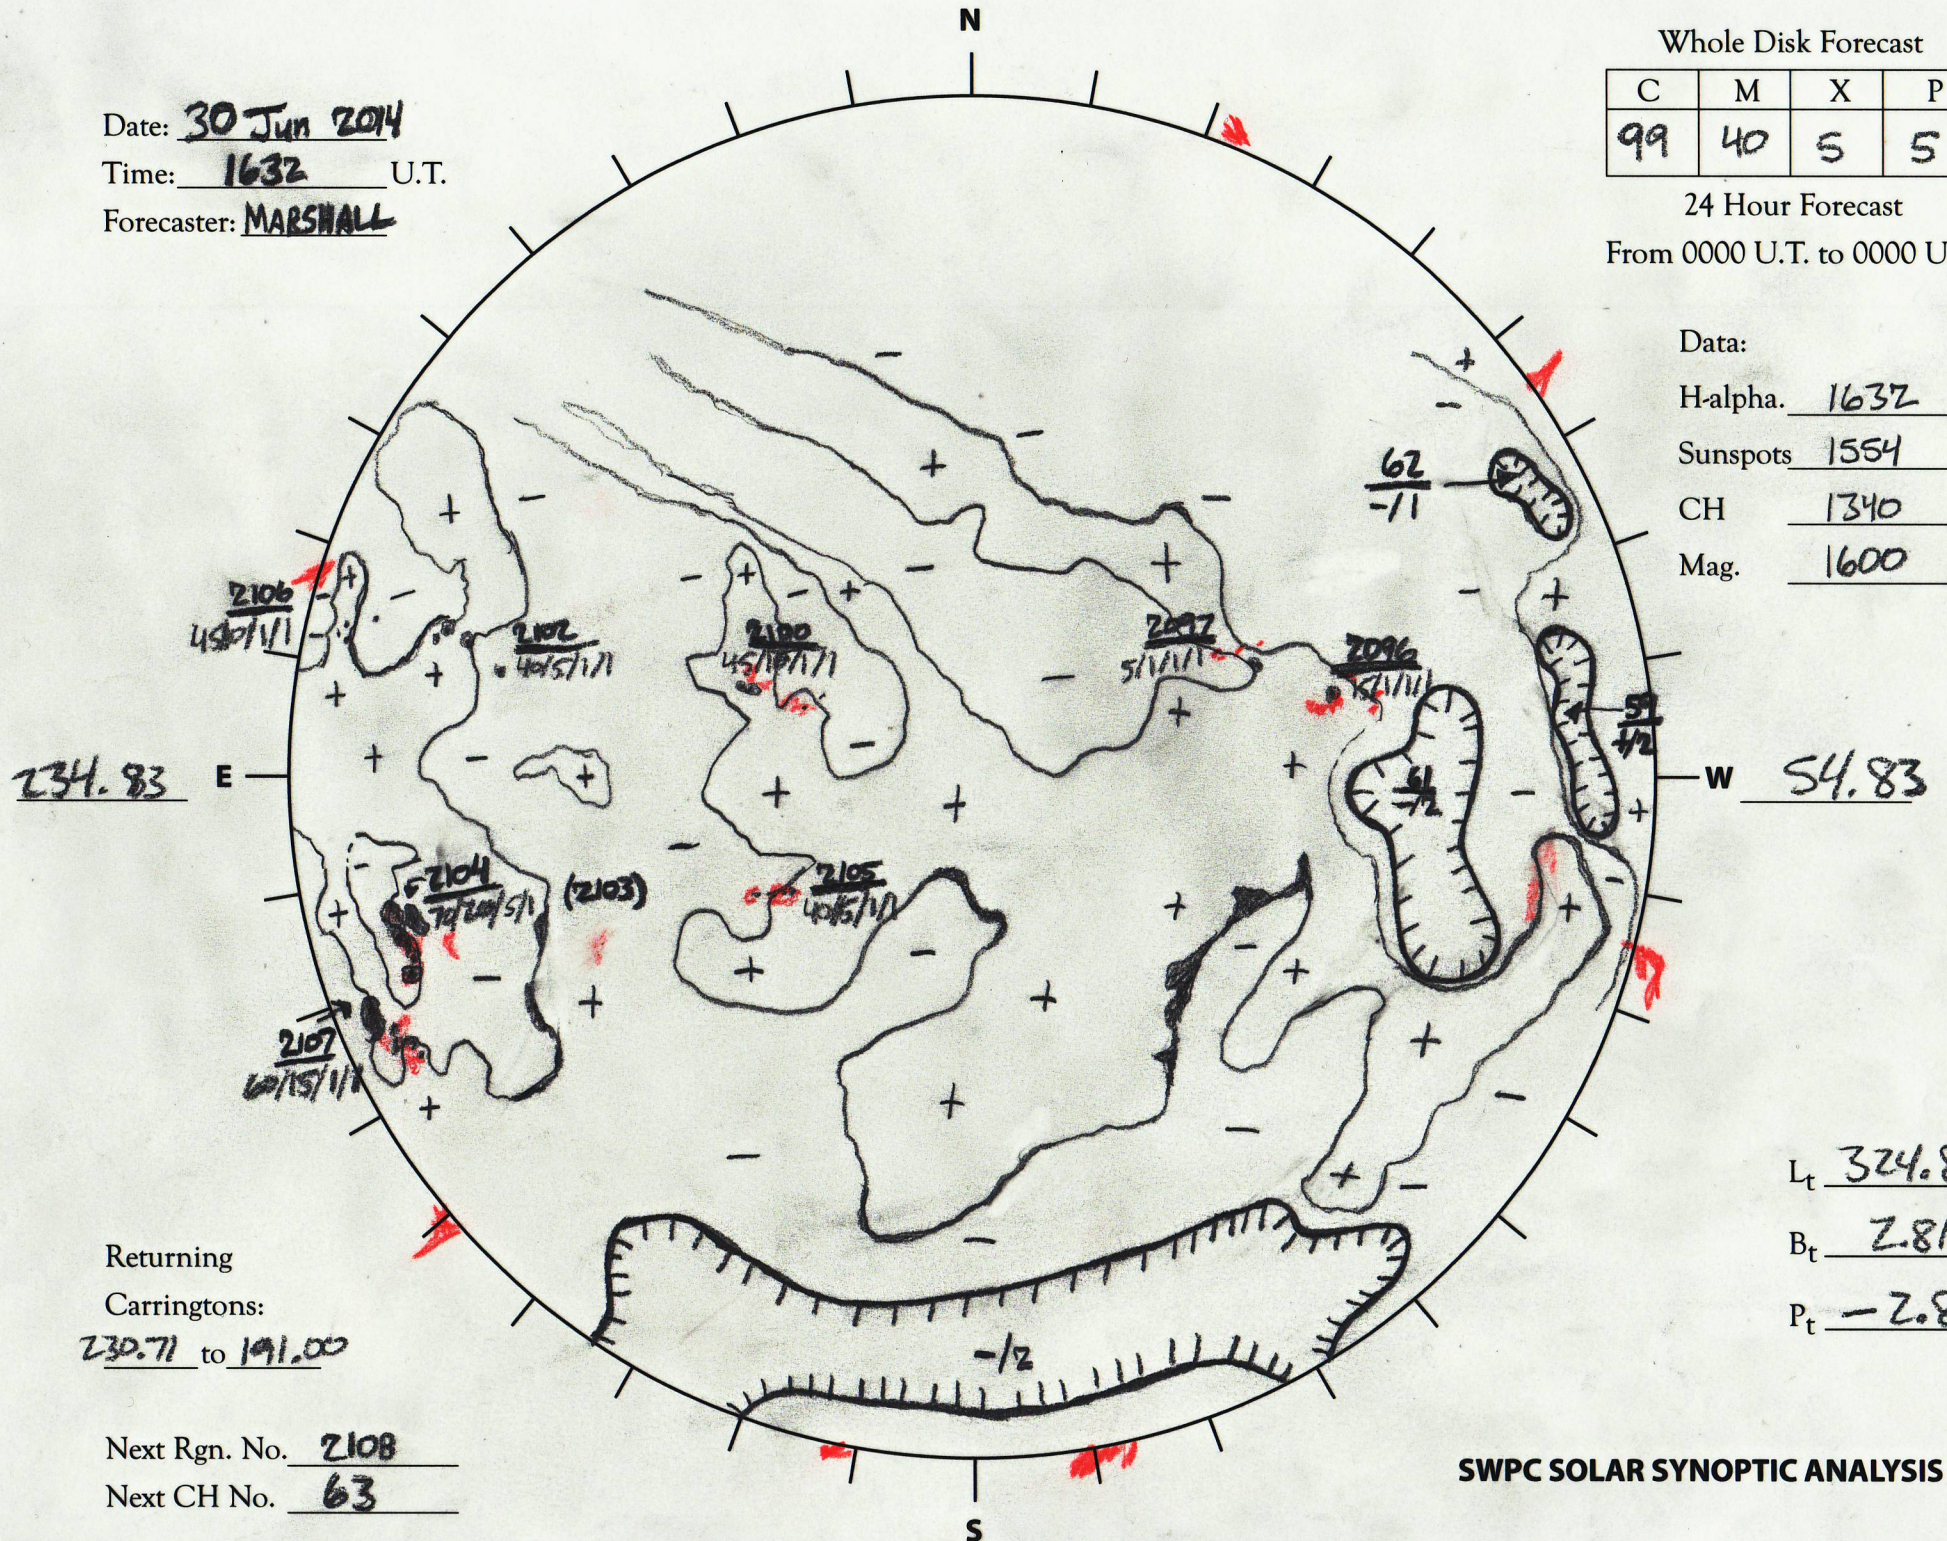

Date: 30 Jun 2014
 Time: 1632 U.T.
 Forecaster: MARSHALL

Whole Disk Forecast

C	M	X	P
99	40	5	5

24 Hour Forecast
 From 0000 U.T. to 0000 U.T.

Data:

H-alpha. 1632 U.T.

Sunspots 1554 U.T.

CH 1340 U.T.

Mag. 1600 U.T.

234.83 E

W 54.83

Returning
 Carringtons:
230.71 to 191.00

L_t 324.83

B_t 2.81

P_t -2.89

Next Rgn. No. 2108
 Next CH No. 63