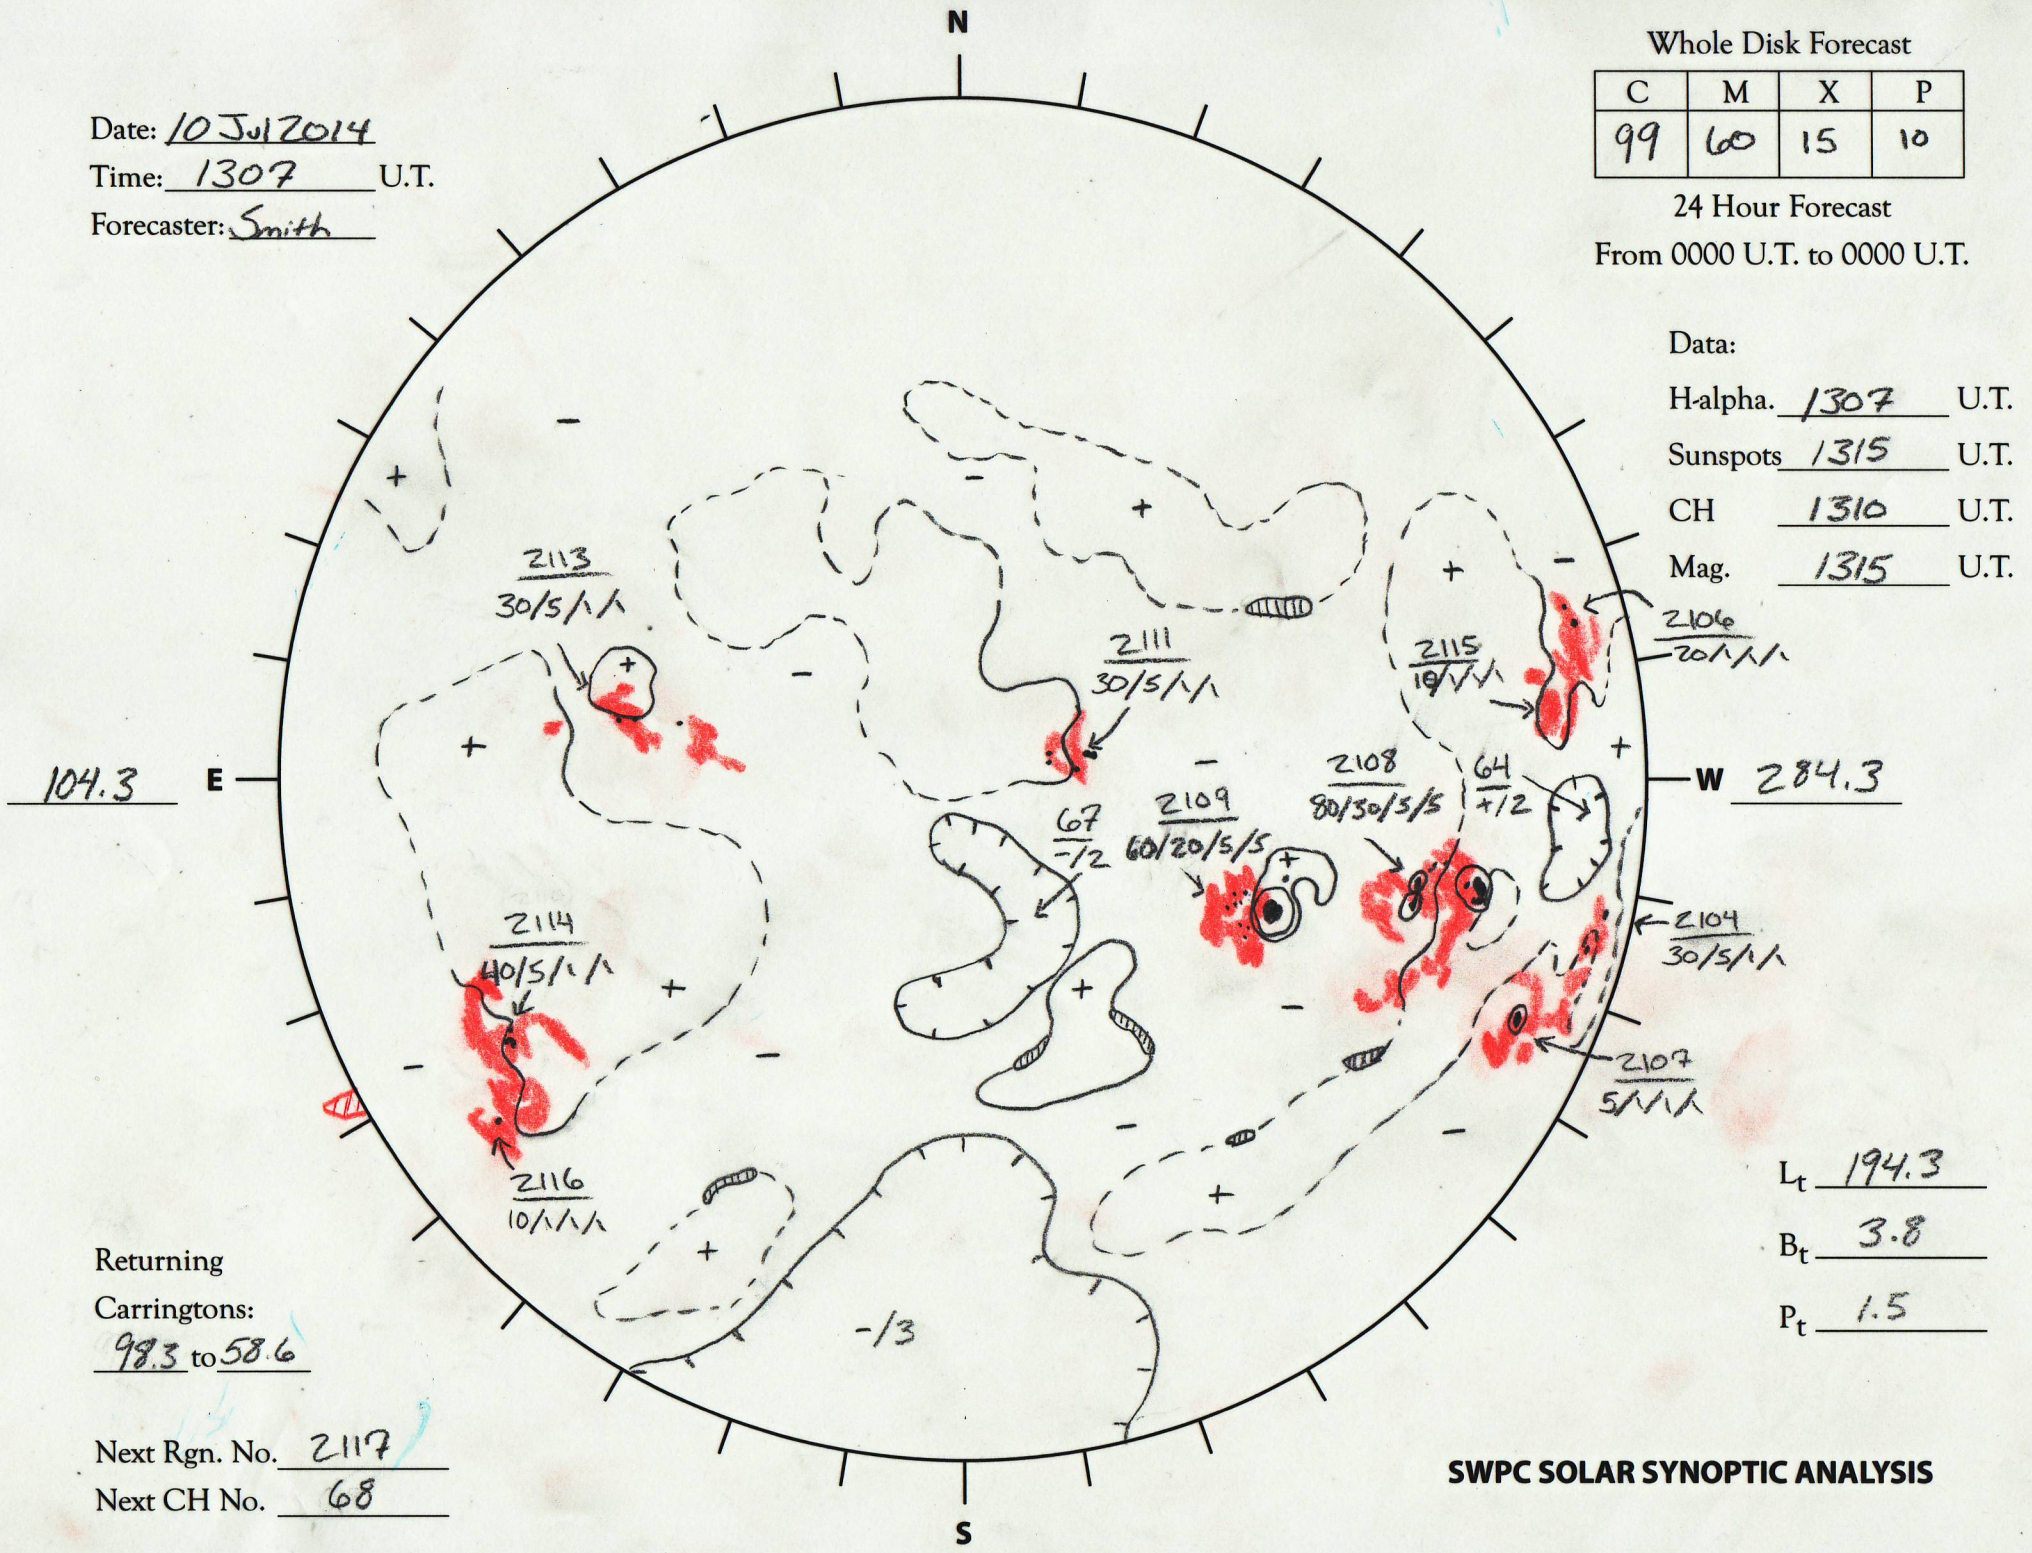

Date: 10 Jul 2014
 Time: 1307 U.T.
 Forecaster: Smith

Whole Disk Forecast

C	M	X	P
99	60	15	10

24 Hour Forecast
 From 0000 U.T. to 0000 U.T.

Data:
 H-alpha. 1307 U.T.
 Sunspots 1315 U.T.
 CH 1310 U.T.
 Mag. 1315 U.T.

104.3

W 284.3

Returning
 Carringtons:
98.3 to 58.6

L_t 194.3
 B_t 3.8
 P_t 1.5

Next Rgn. No. 2117
 Next CH No. 68