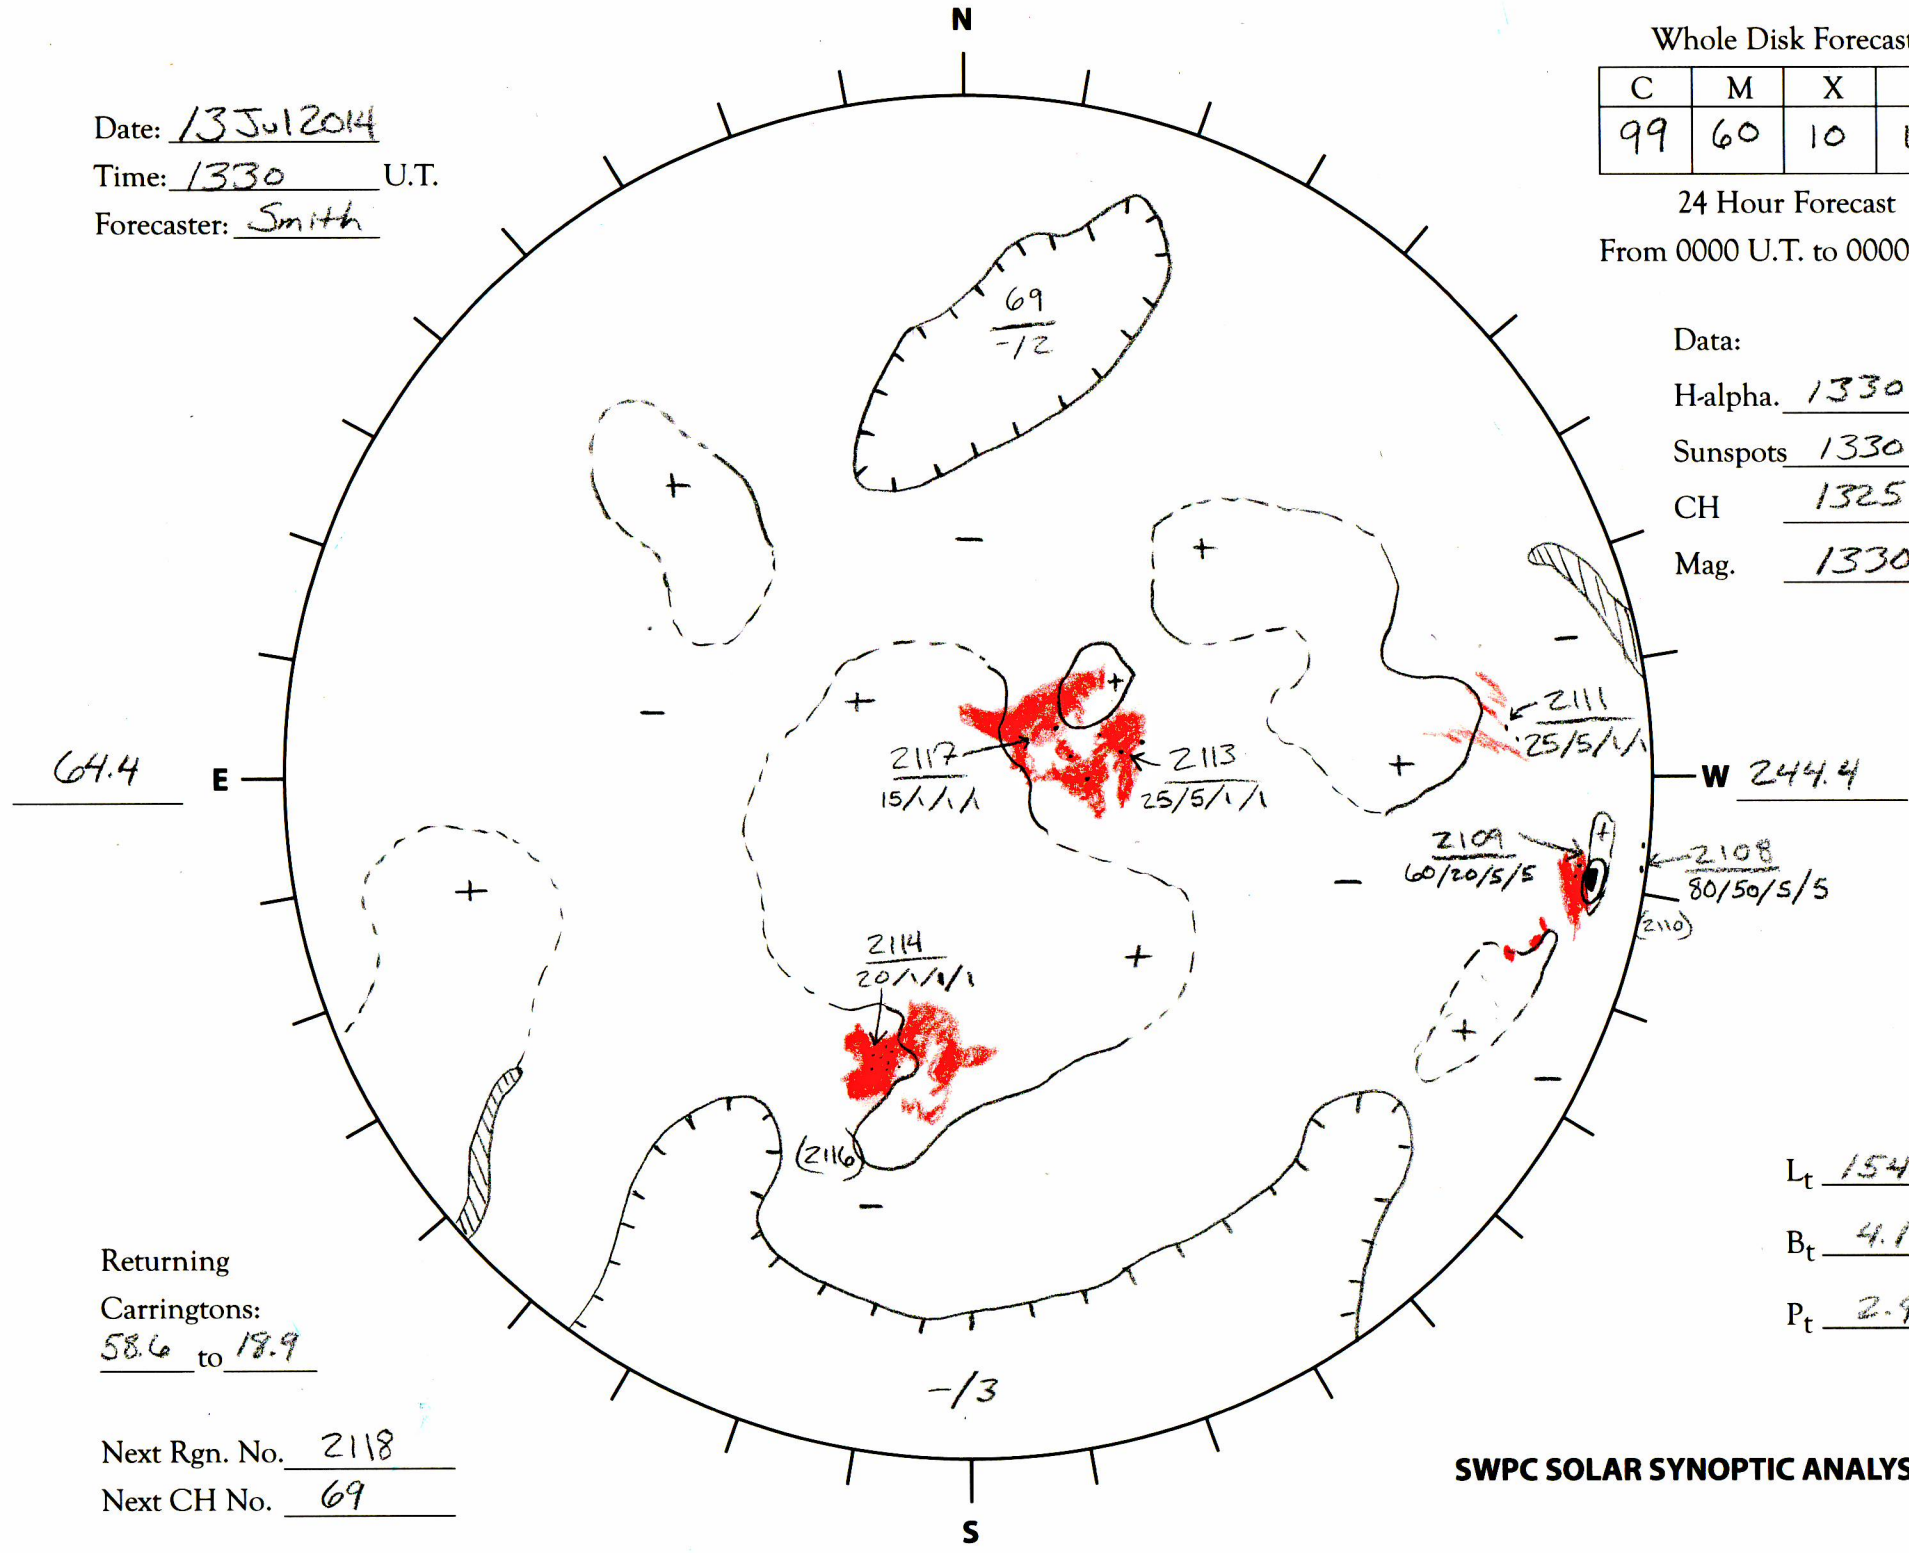

Date: 13 Jul 2014
 Time: 1330 U.T.
 Forecaster: Smith

Whole Disk Forecast

C	M	X	P
99	60	10	10

24 Hour Forecast
 From 0000 U.T. to 0000 U.T.

Data:
 H-alpha. 1330 U.T.
 Sunspots 1330 U.T.
 CH 1325 U.T.
 Mag. 1330 U.T.

64.4

W 244.4

Returning
 Carringtons:
58.6 to 18.9

L_t 154.4
B_t 4.1
P_t 2.9

Next Rgn. No. 2118
 Next CH No. 69