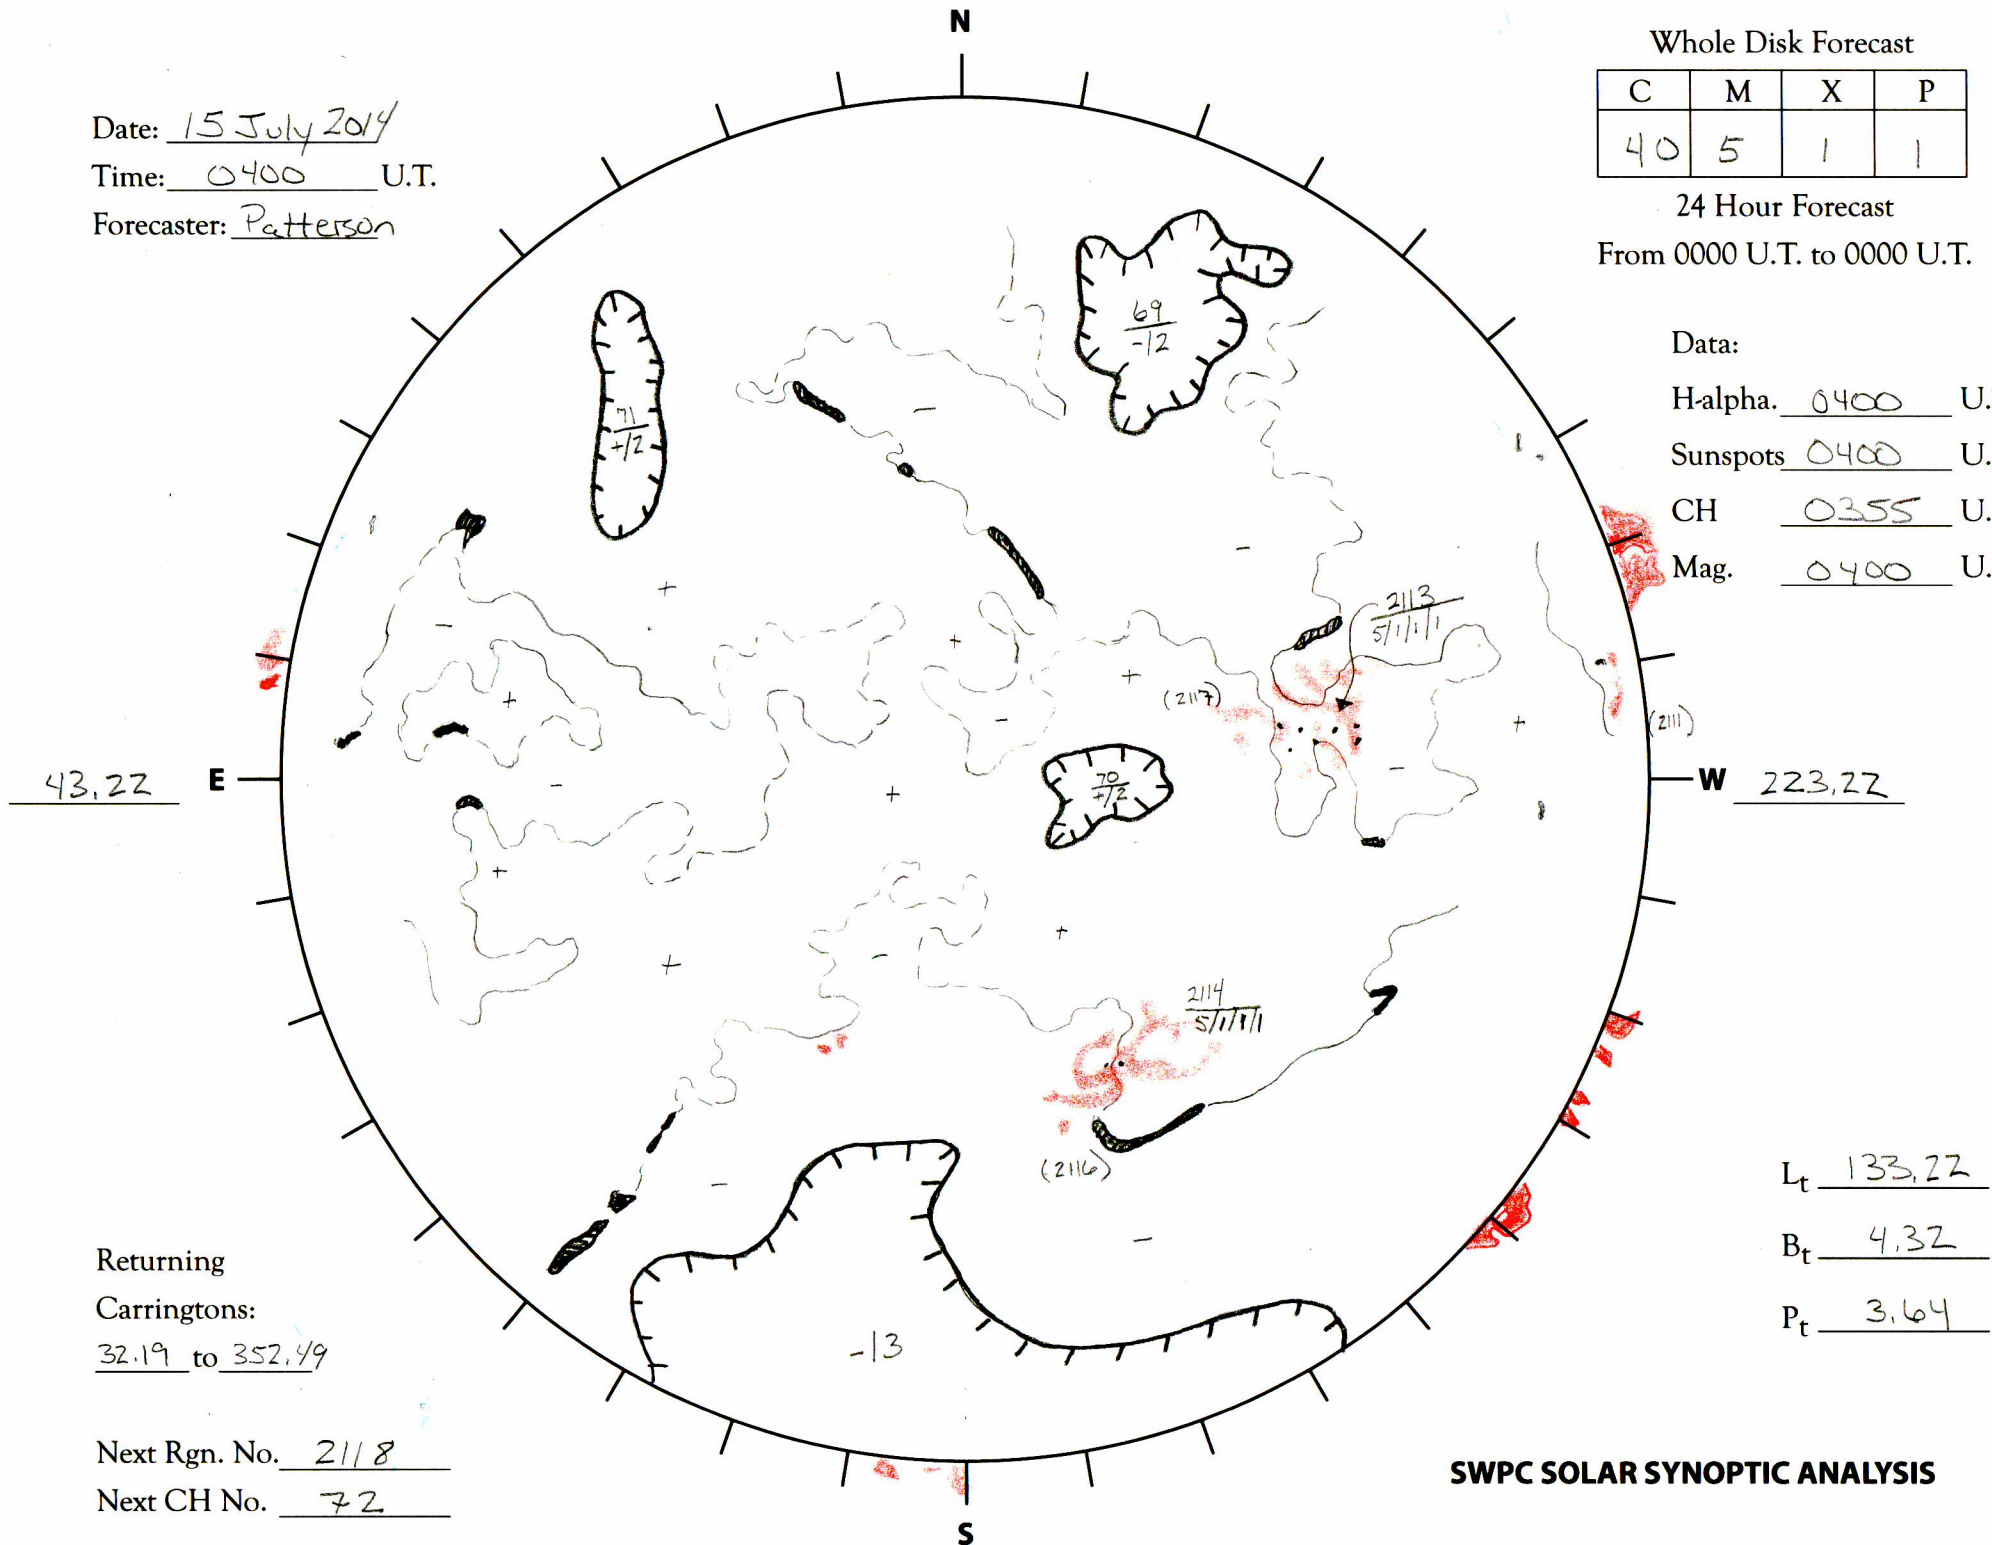

Date: 15 July 2014
 Time: 0400 U.T.
 Forecaster: Patterson

Whole Disk Forecast

C	M	X	P
40	5	1	1

24 Hour Forecast
 From 0000 U.T. to 0000 U.T.

Data:
 H-alpha. 0400 U.T.
 Sunspots 0400 U.T.
 CH 0355 U.T.
 Mag. 0400 U.T.

43.22 E

W 223.22

Returning
 Carringtons:
32.19 to 352.49

L_t 133.22
 B_t 4.32
 P_t 3.64

Next Rgn. No. 2118
 Next CH No. 72