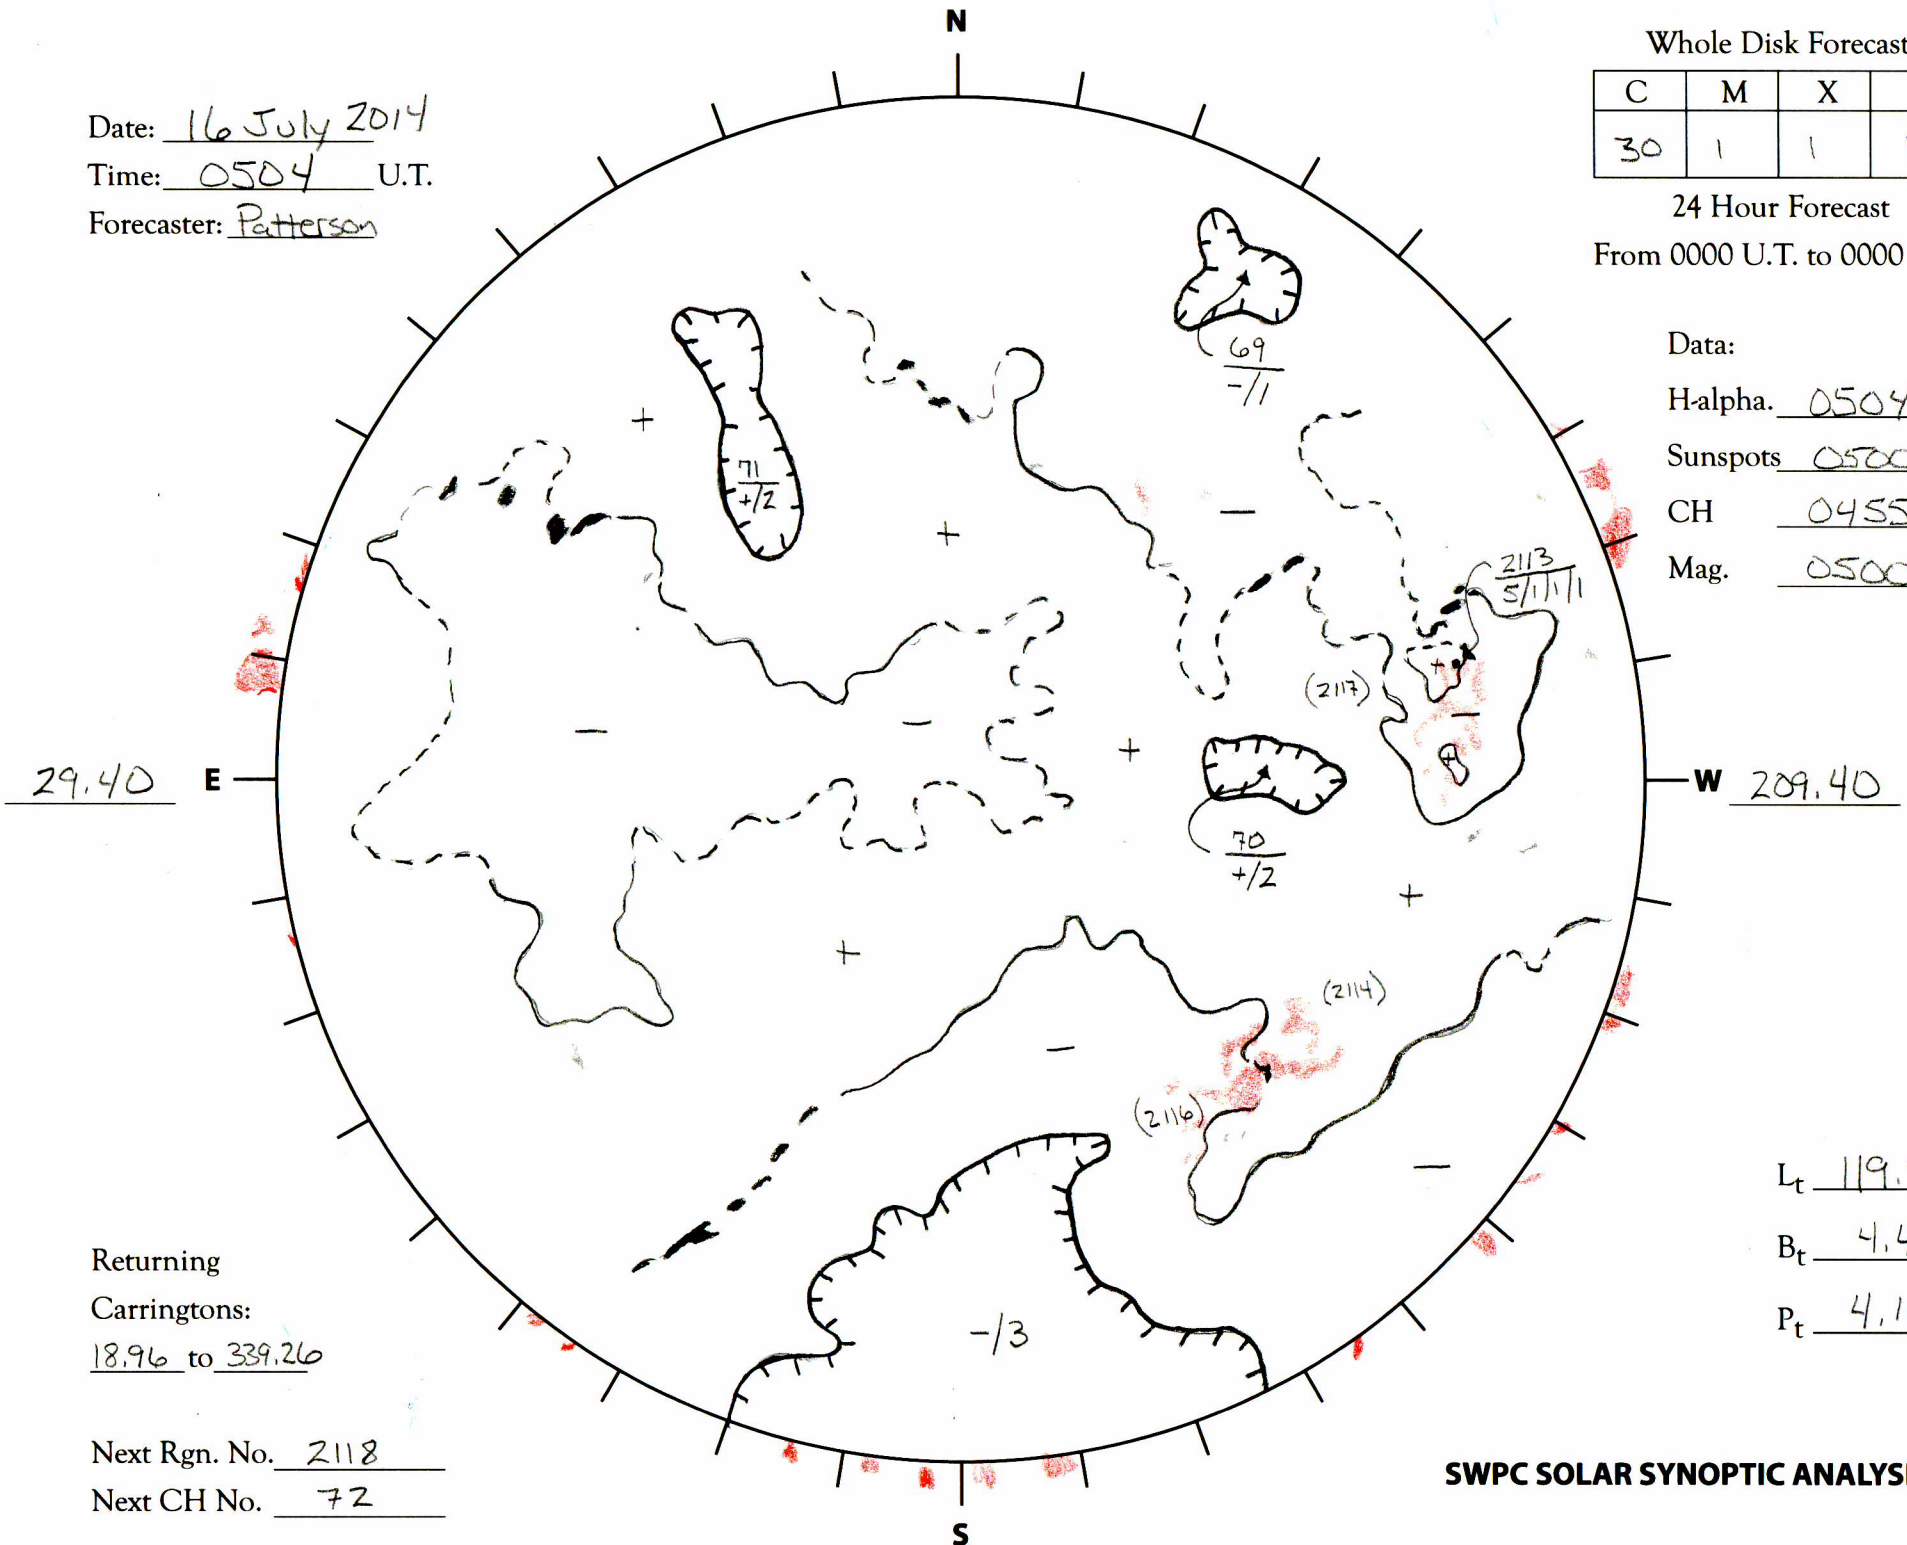

Date: 16 July 2014
 Time: 0504 U.T.
 Forecaster: Patterson

Whole Disk Forecast

C	M	X	P
30	1	1	1

24 Hour Forecast
 From 0000 U.T. to 0000 U.T.

Data:

H-alpha. 0504 U.T.

Sunspots 0500 U.T.

CH 0455 U.T.

Mag. 0500 U.T.

29.40 E

W 209.40

Returning
 Carringtons:
18.96 to 339.26

Next Rgn. No. 2118
 Next CH No. 7Z

L_t 119.40

B_t 4.42

P_t 4.10