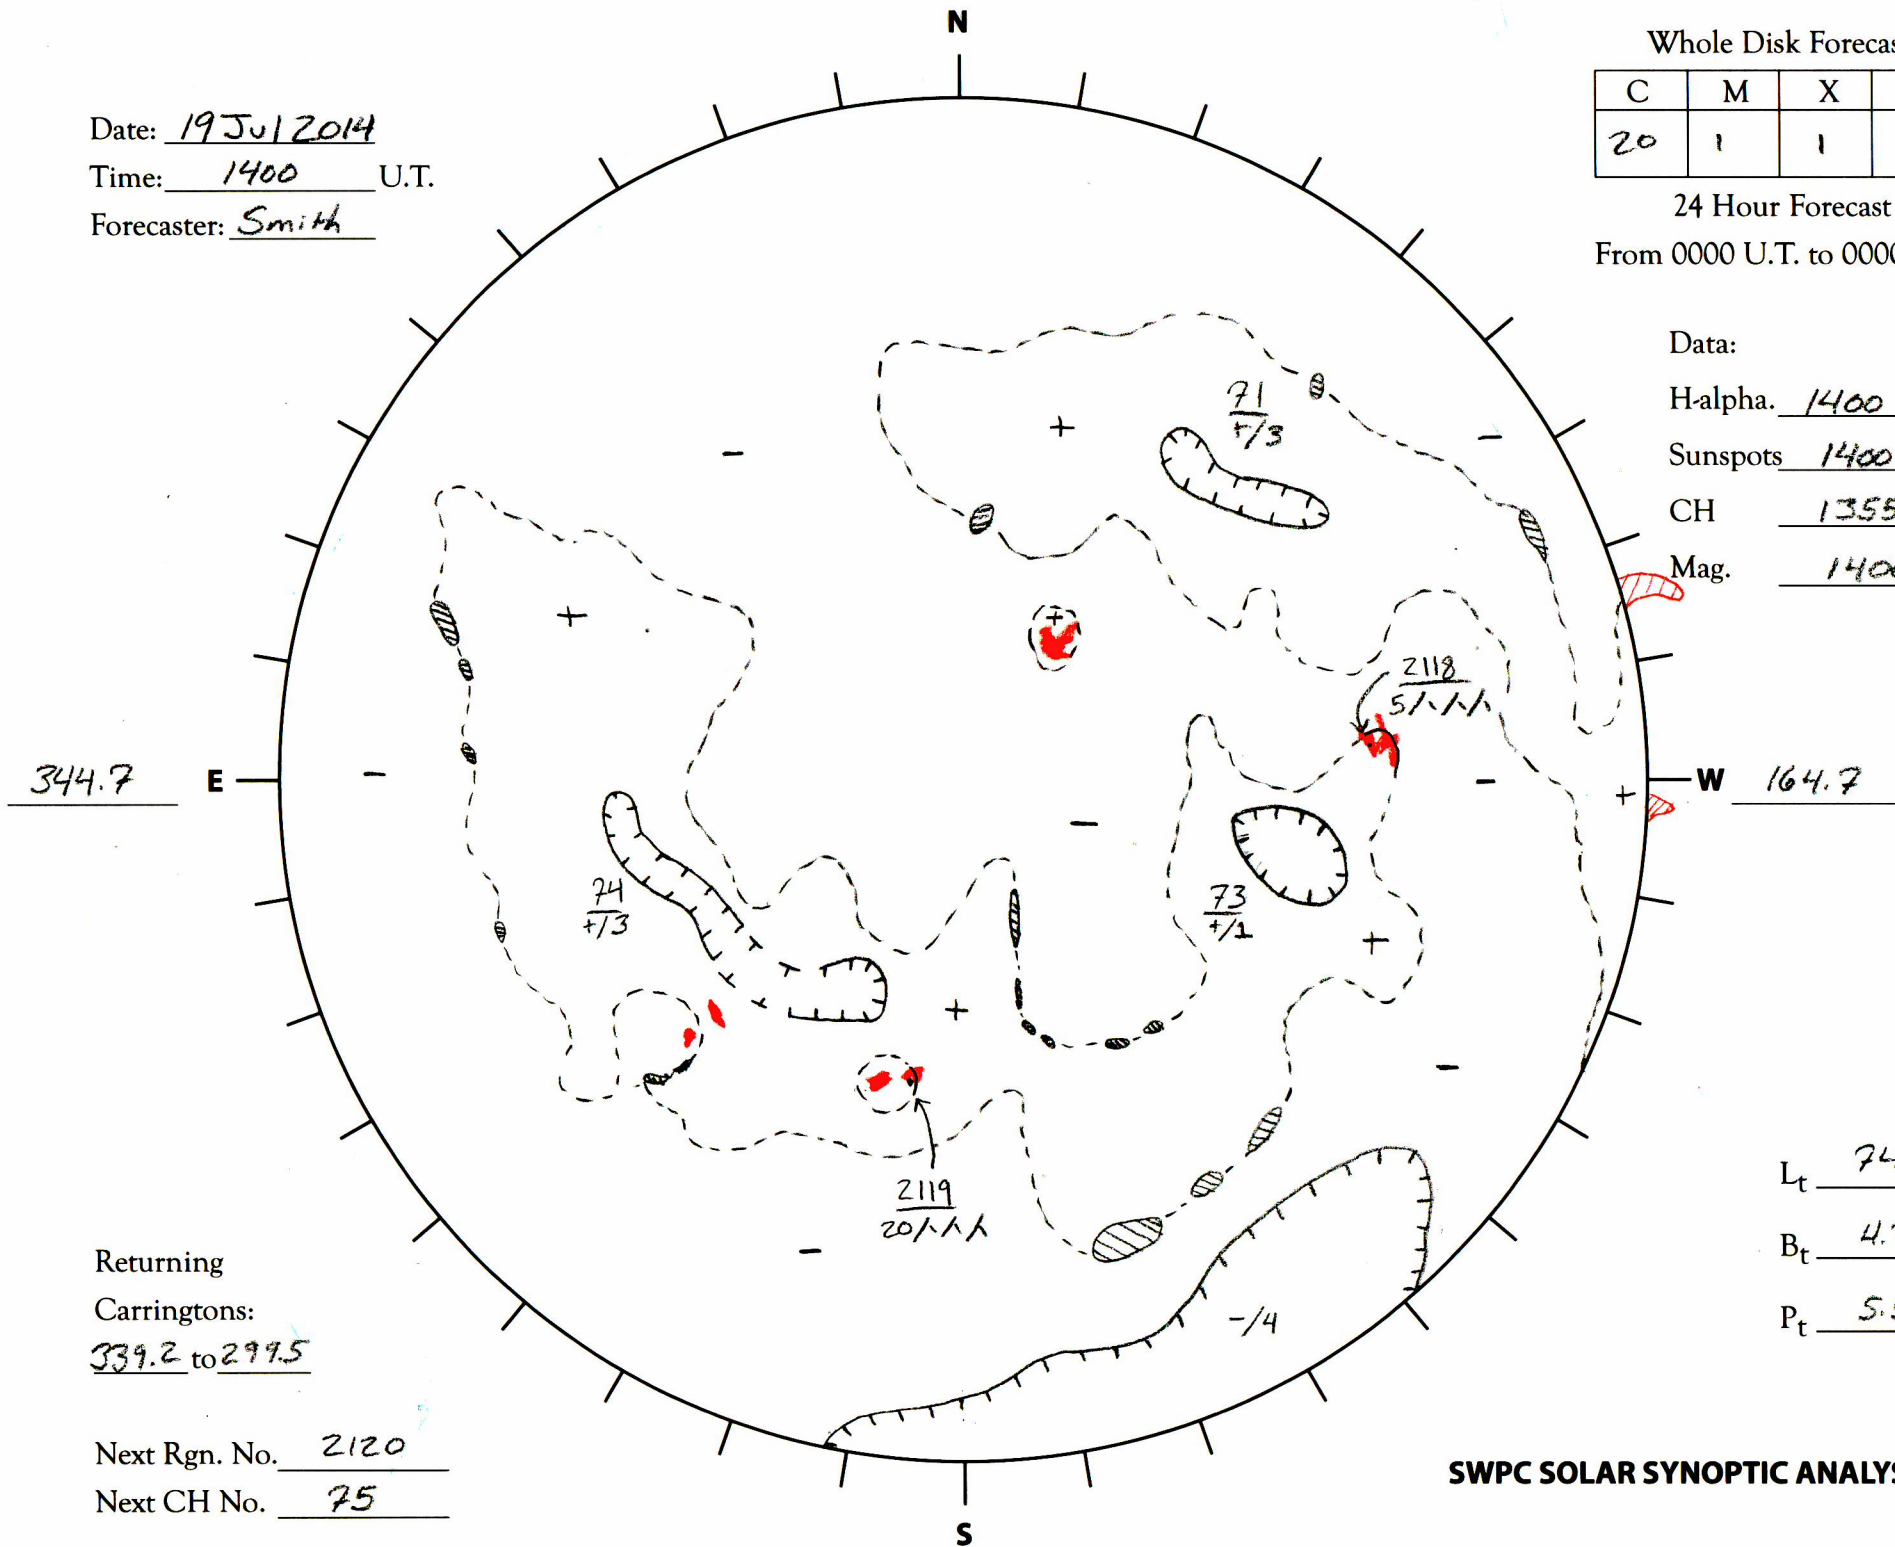

Date: 19 Jul 2014
 Time: 1400 U.T.
 Forecaster: Smith

Whole Disk Forecast

C	M	X	P
20	1	1	1

24 Hour Forecast
 From 0000 U.T. to 0000 U.T.

Data:
 H-alpha. 1400 U.T.
 Sunspots 1400 U.T.
 CH 1355 U.T.
 Mag. 1400 U.T.

344.7 E

W 164.7

Returning
 Carringtons:
339.2 to 299.5

Next Rgn. No. 2120
 Next CH No. 75

L_t 74.7
 B_t 4.7
 P_t 5.5