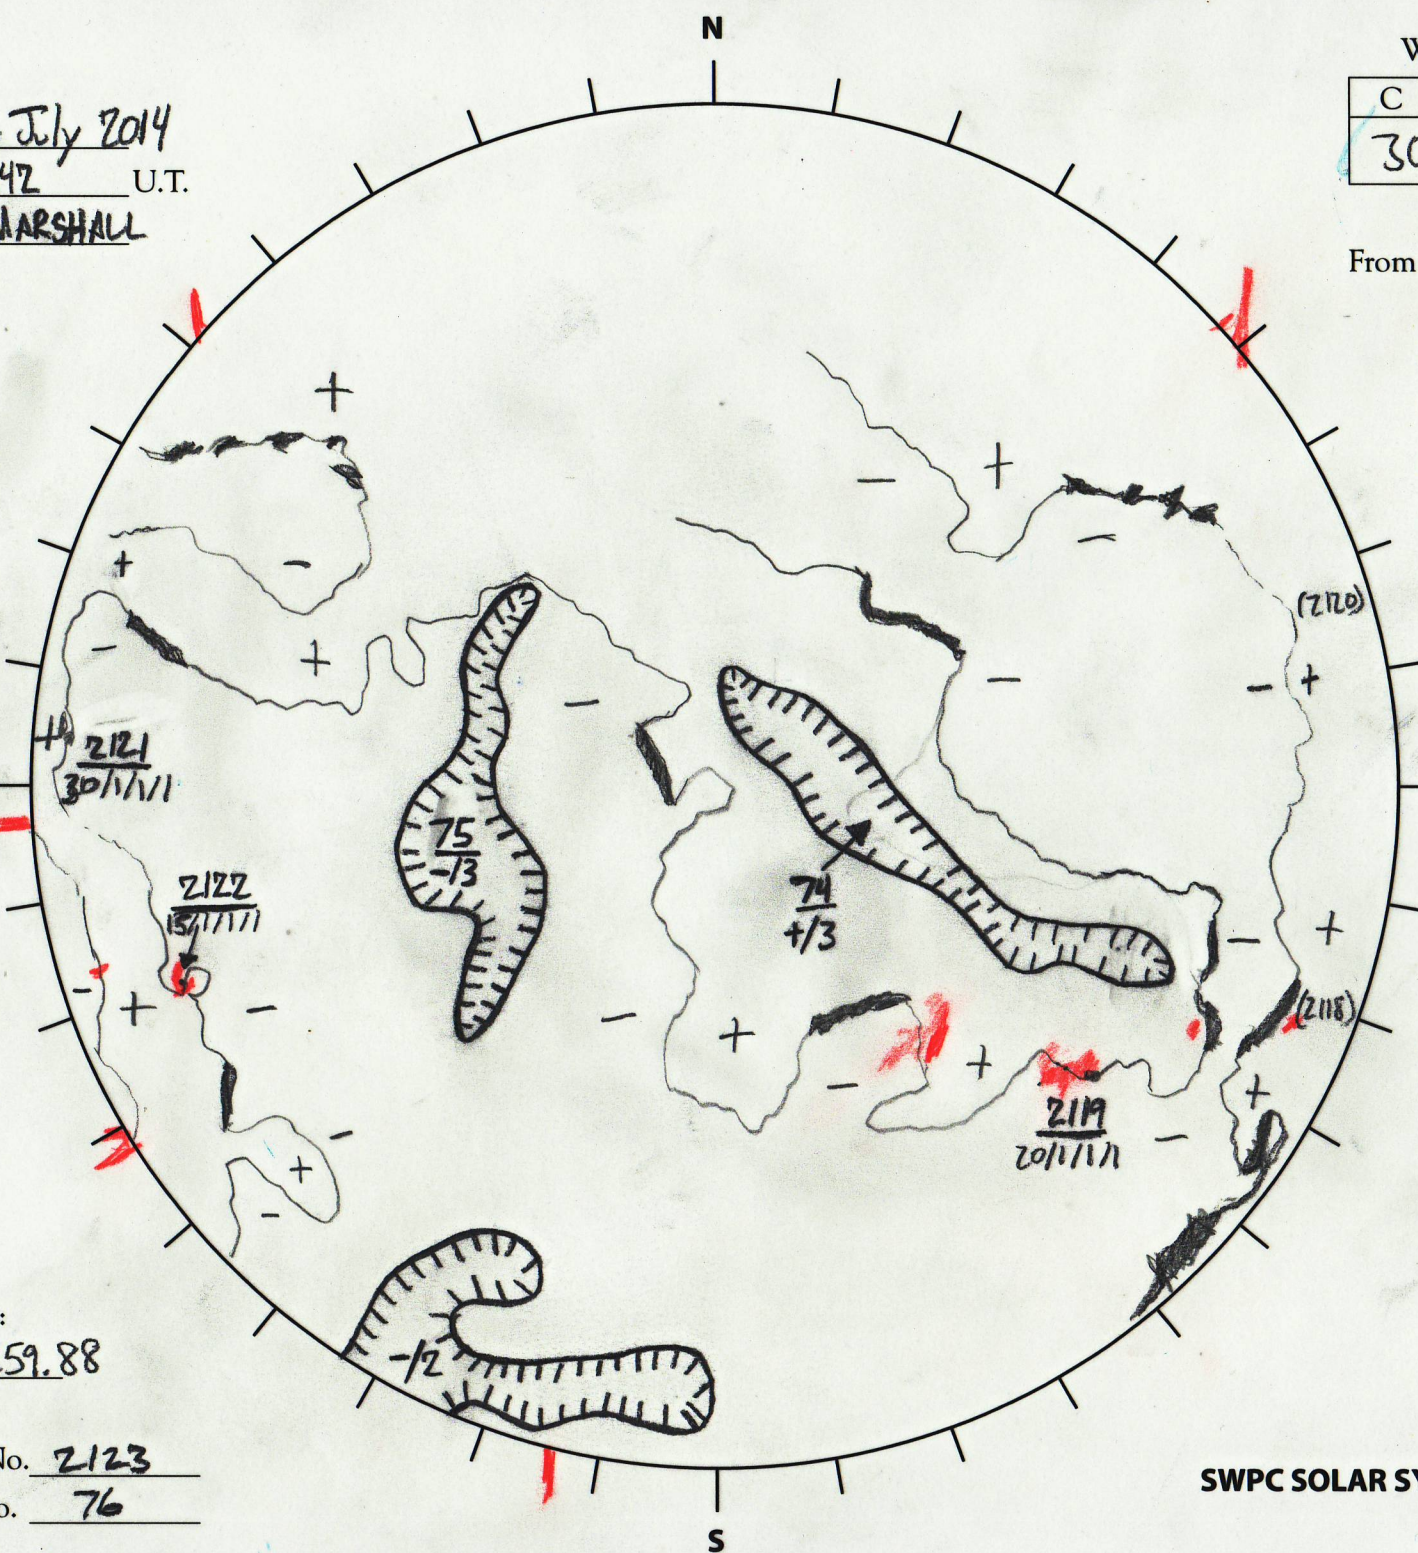

Date: 22 July 2014
 Time: 1842 U.T.
 Forecaster: MARSHALL

Whole Disk Forecast

C	M	X	P
30	1	1	1

24 Hour Forecast
 From 0000 U.T. to 0000 U.T.

Data:

H-alpha. 1842 U.T.

Sunspots 1815 U.T.

CH 1828 U.T.

Mag. 1815 U.T.

302.49 E

W 122.49

Returning Carringtons:
299.57 to 259.88

Next Rgn. No. 2123
 Next CH No. 76

L_t 32.49

B_t 5.02

P_t 6.95