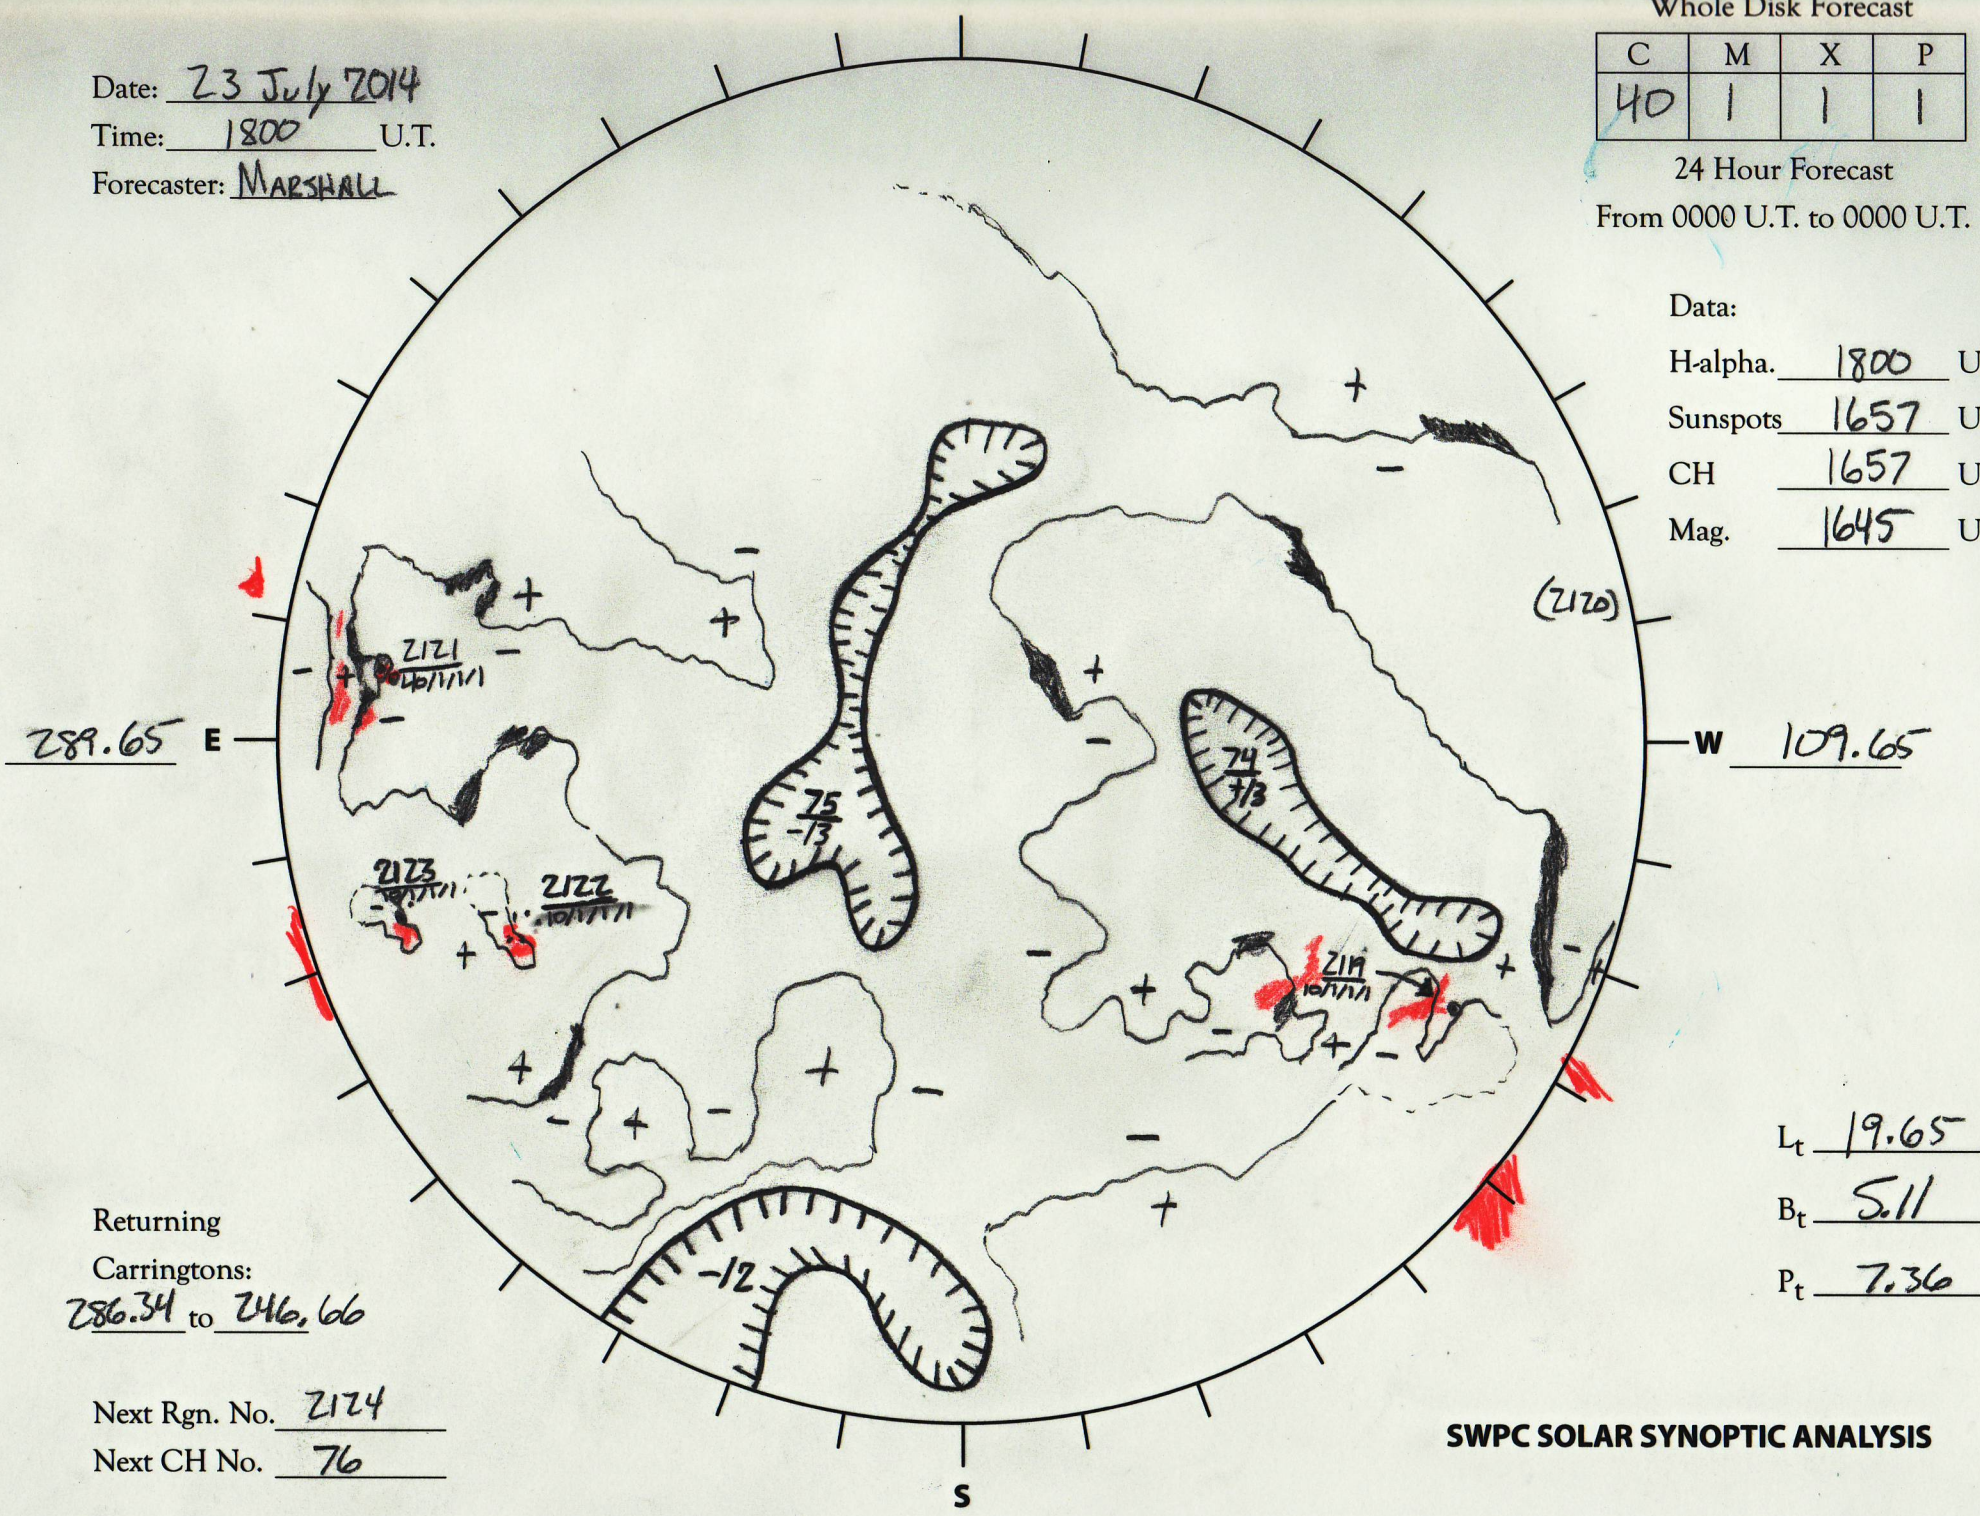

Date: 23 July 2014
 Time: 1800 U.T.
 Forecaster: MARSHALL

Whole Disk Forecast

C	M	X	P
40	1	1	1

24 Hour Forecast
 From 0000 U.T. to 0000 U.T.

Data:
 H-alpha. 1800 U.T.
 Sunspots 1657 U.T.
 CH 1657 U.T.
 Mag. 1645 U.T.

Returning Carringtons: 286.34 to 246.66

Next Rgn. No. 2124
 Next CH No. 76

L_t 19.65
 B_t 5.11
 P_t 7.36