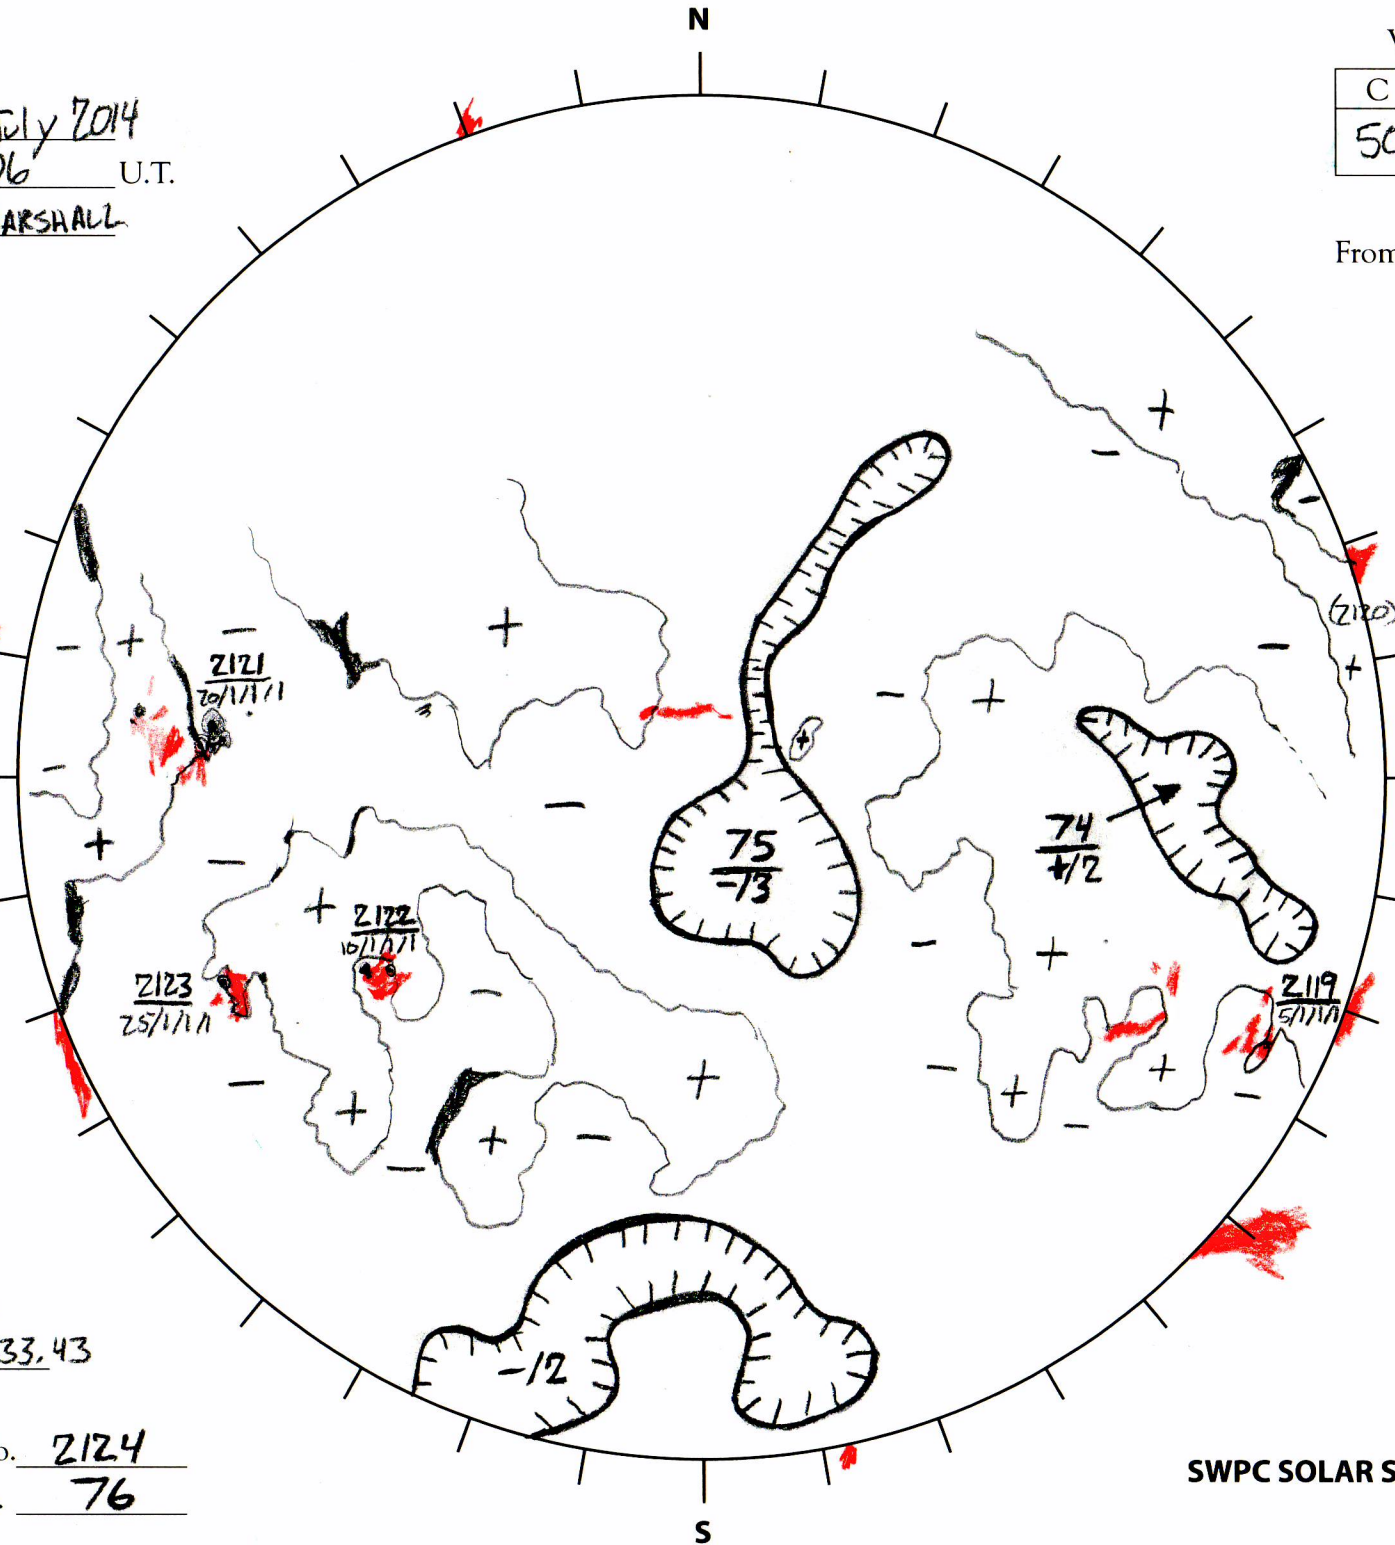

Date: 24 July 2014
 Time: 1806 U.T.
 Forecaster: MARSHALL

Whole Disk Forecast

C	M	X	P
50	1	1	1

24 Hour Forecast
 From 0000 U.T. to 0000 U.T.

Data:
 H-alpha. 1806 U.T.
 Sunspots 1730 U.T.
 CH 1758 U.T.
 Mag. 1730 U.T.

279.36 E

W 96.36

Returning
 Carringtons:
273.11 to 233.43

L_t 6.36
 B_t 5.19
 P_t 7.79

Next Rgn. No. 2124
 Next CH No. 76