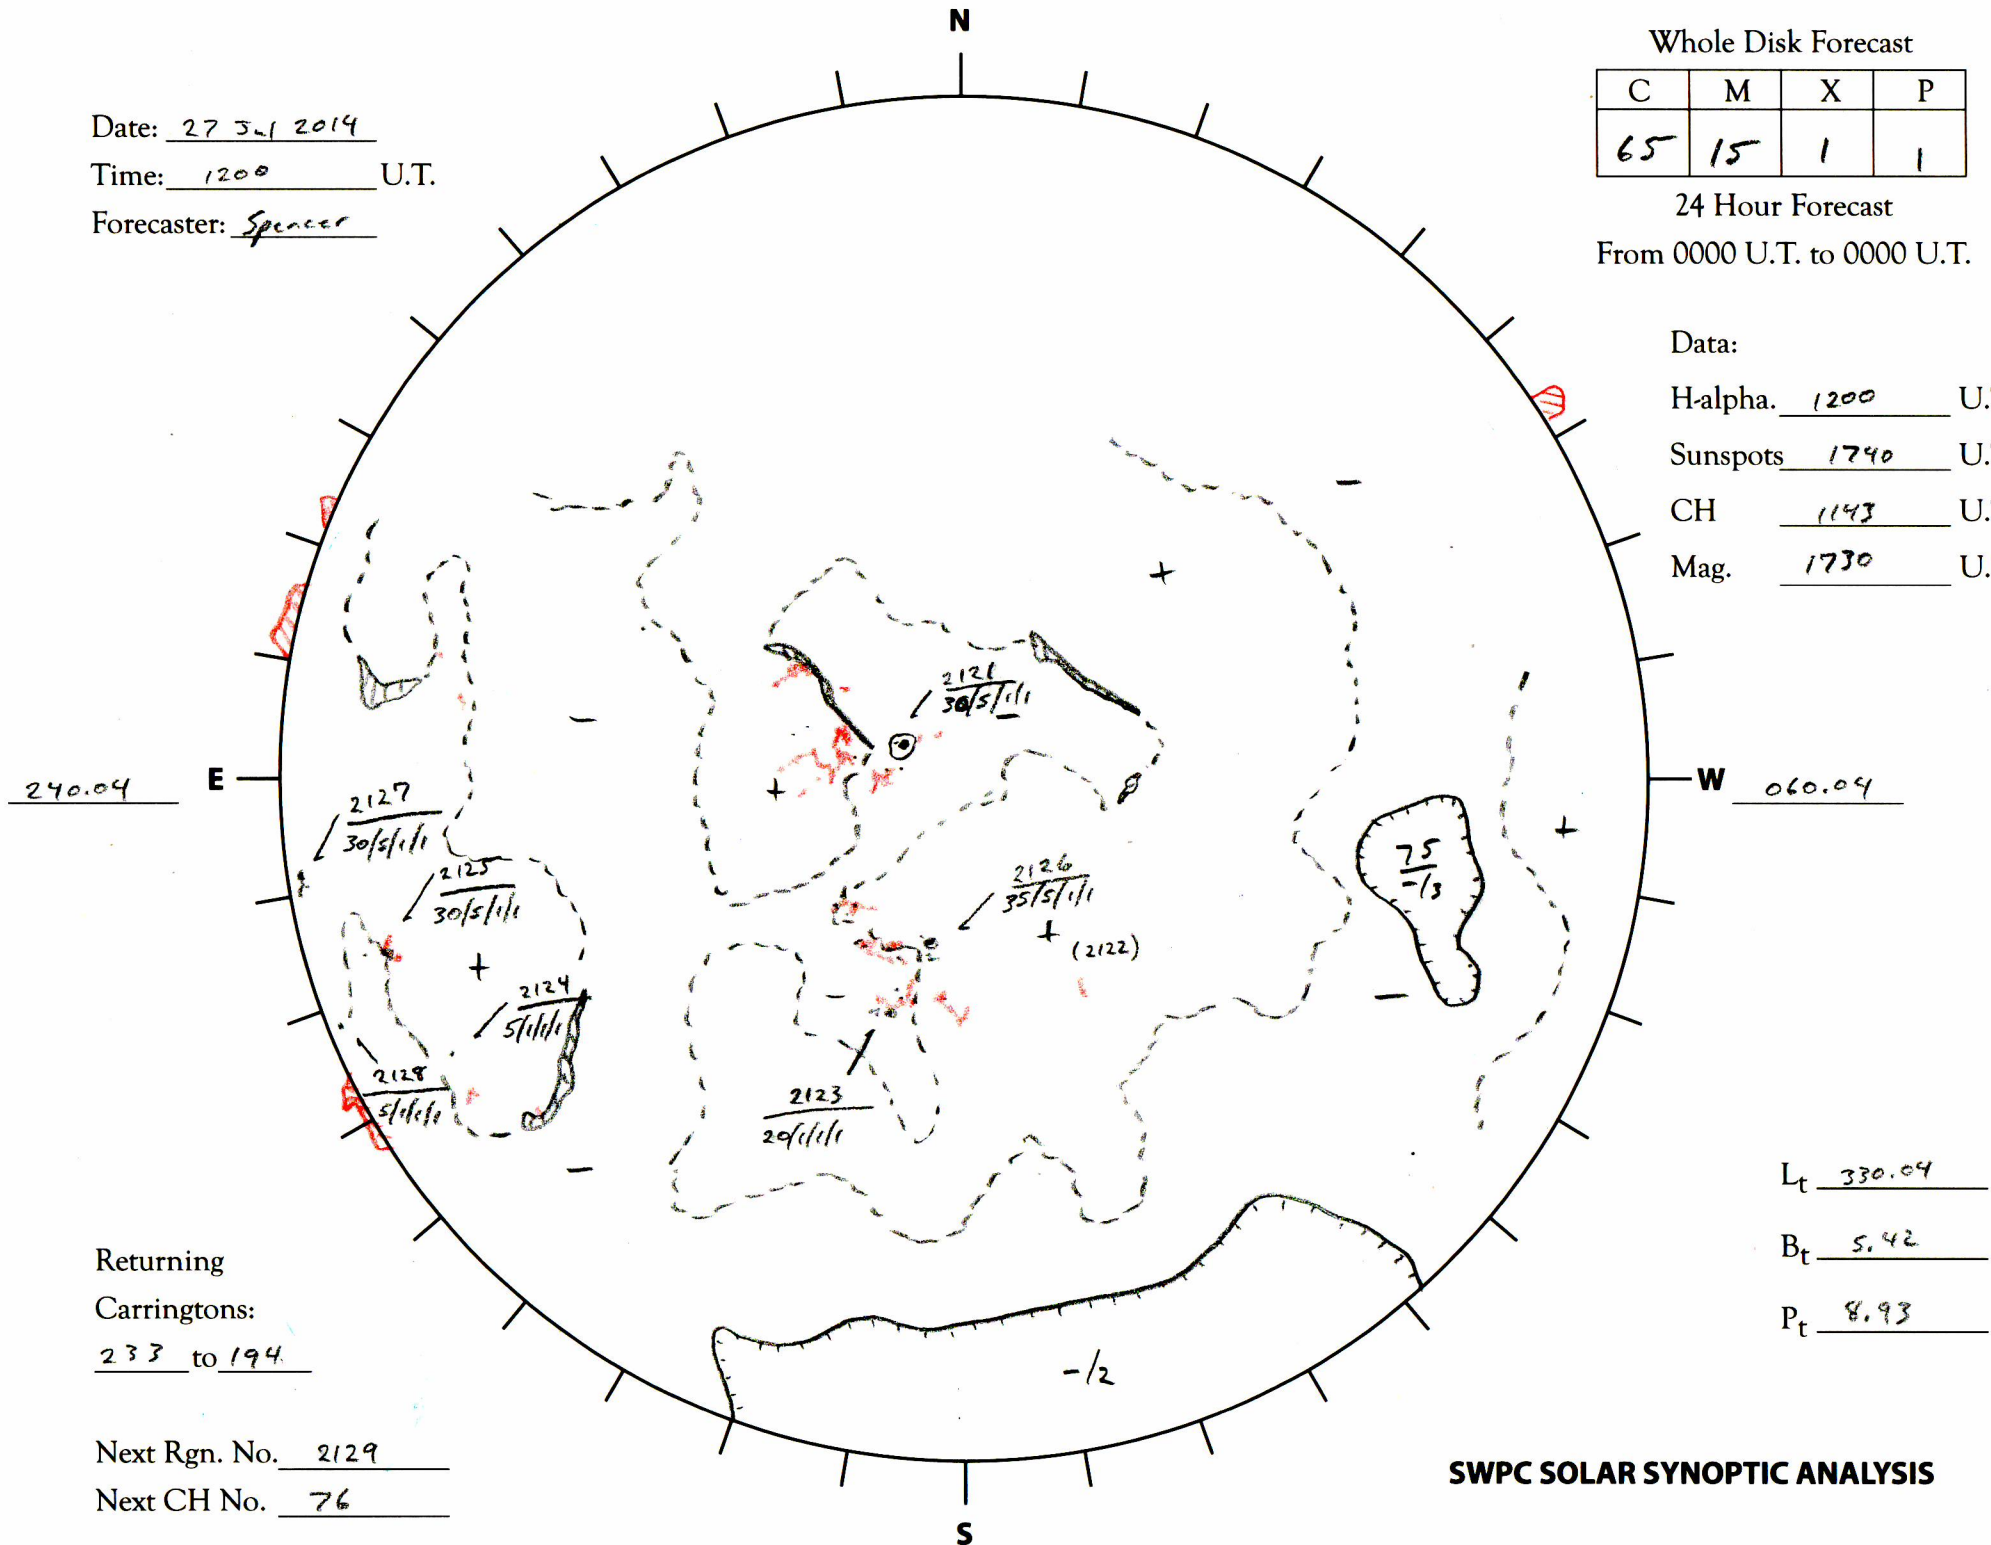

Date: 27 Jul 2014
 Time: 1200 U.T.
 Forecaster: Spencer

Whole Disk Forecast

| C | M | X | P |
|----|----|---|---|
| 65 | 15 | 1 | 1 |

24 Hour Forecast
 From 0000 U.T. to 0000 U.T.

Data:
 H-alpha. 1200 U.T.
 Sunspots 1740 U.T.
 CH 1143 U.T.
 Mag. 1730 U.T.

240.04

060.04

Returning
 Carringtons:
233 to 194

L_t 330.04
 B_t 5.42
 P_t 8.93

Next Rgn. No. 2129
 Next CH No. 76