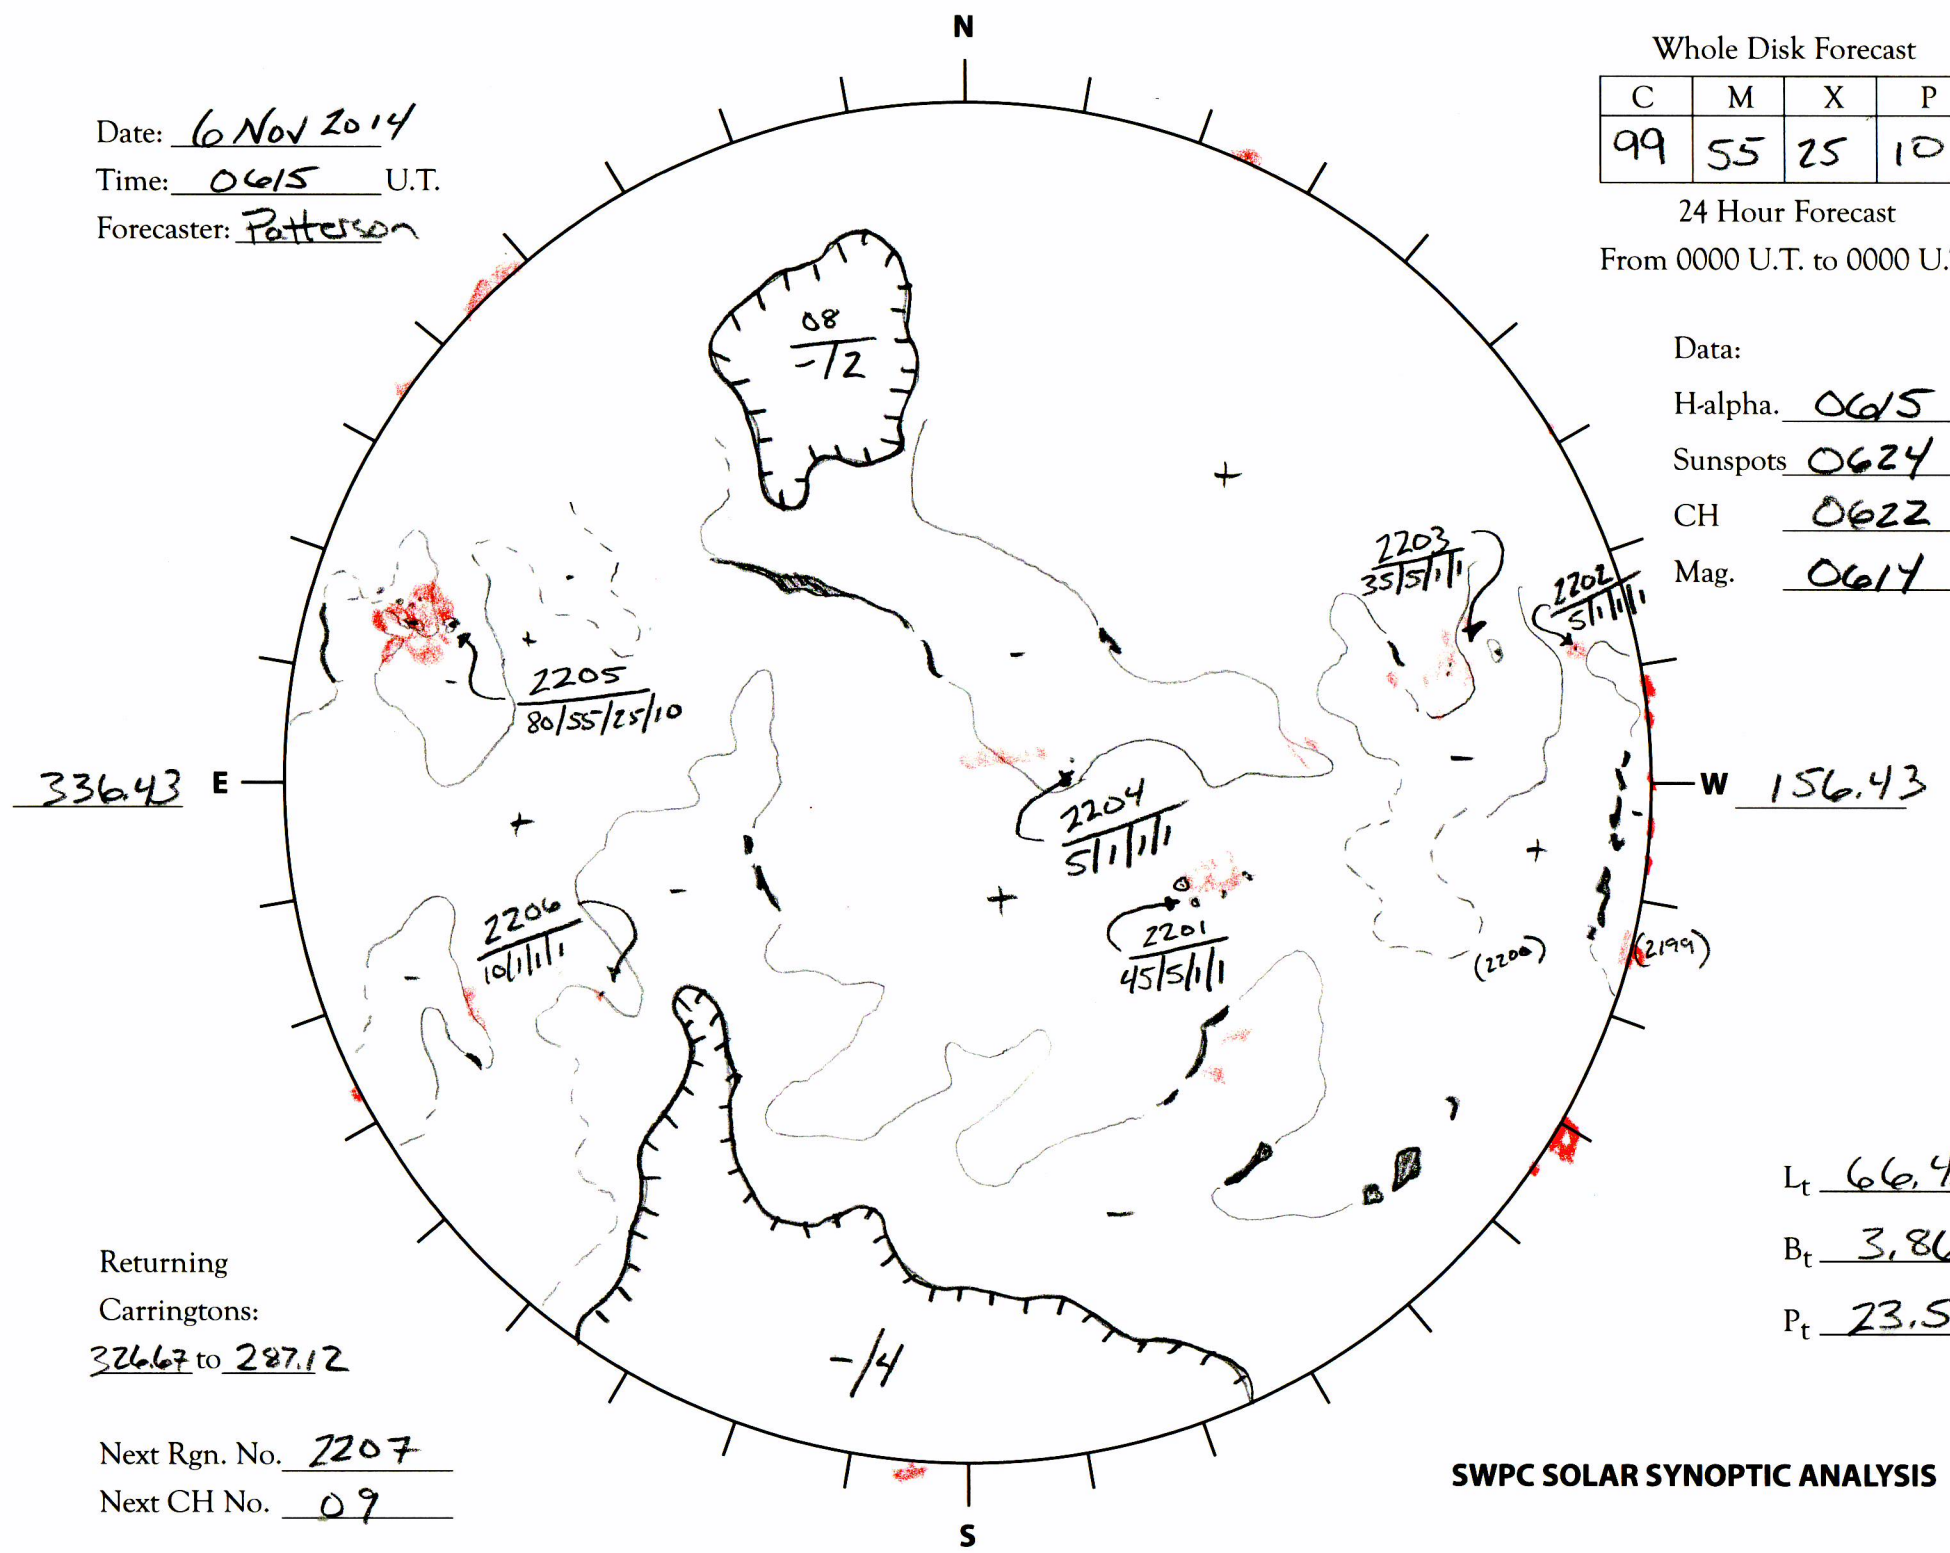

Date: 6 Nov 2014
 Time: 0615 U.T.
 Forecaster: Patterson

Whole Disk Forecast

C	M	X	P
99	55	25	10

24 Hour Forecast
 From 0000 U.T. to 0000 U.T.

Data:
 H-alpha. 0615 U.T.
 Sunspots 0624 U.T.
 CH 0622 U.T.
 Mag. 0617 U.T.

336.43 E

W 156.43

Returning
 Carringtons:
326.67 to 287.12

Next Rgn. No. 2207
 Next CH No. 09

L_t 66.43
 B_t 3.86
 P_t 23.53