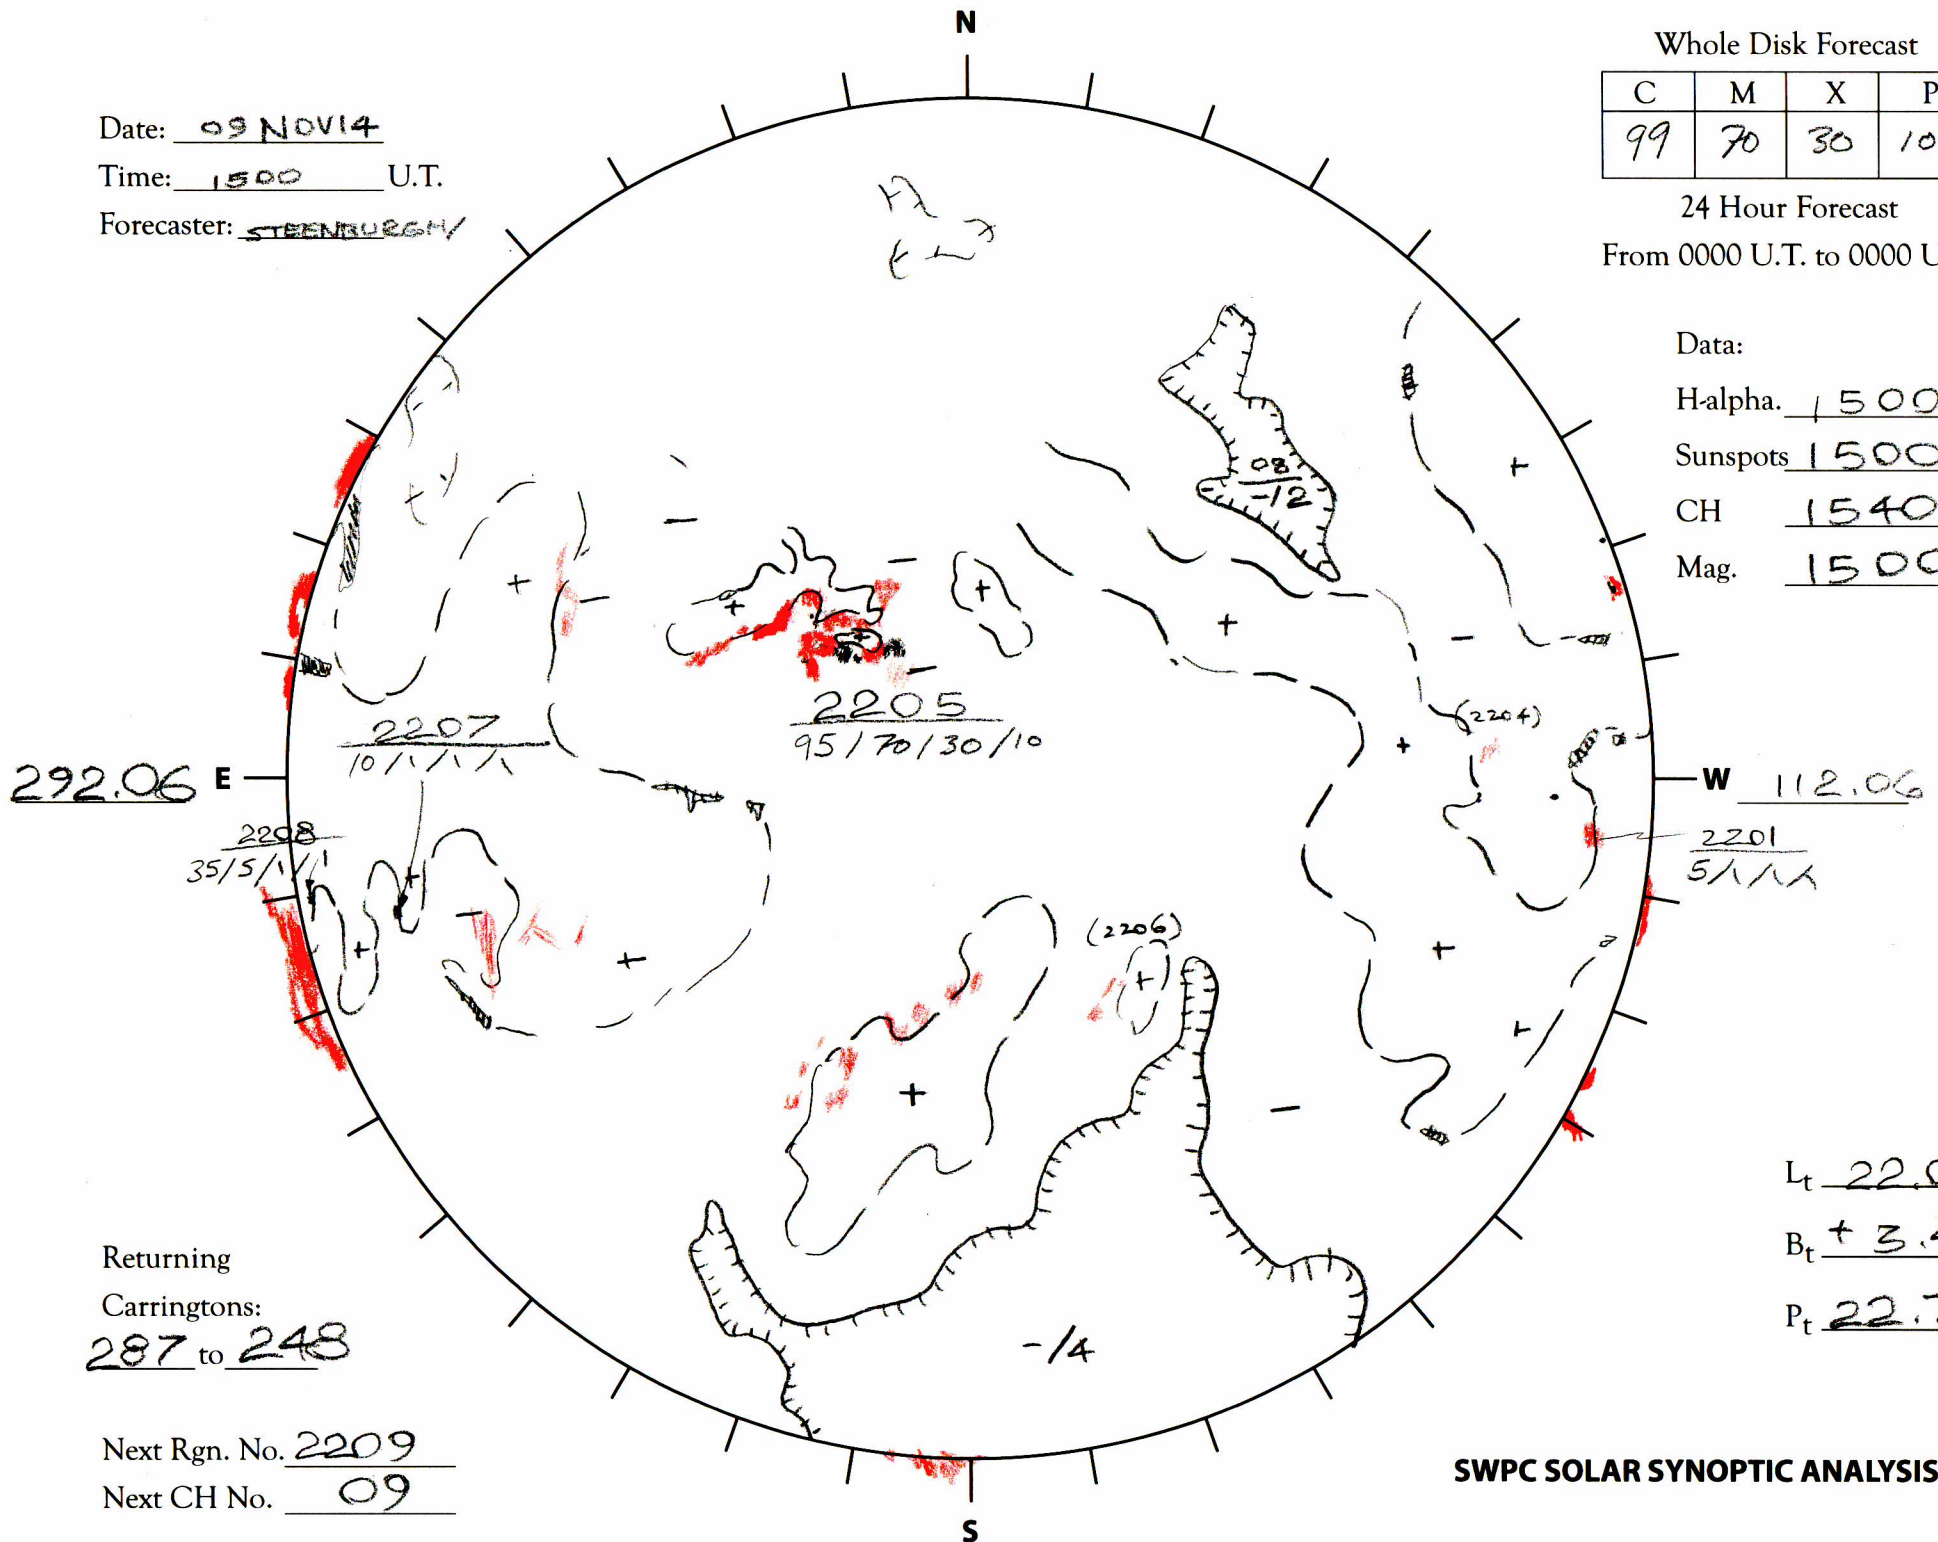

Date: 09 NOV 14

Time: 1500 U.T.

Forecaster: STEENBURGH

Whole Disk Forecast

C	M	X	P
99	70	30	10

24 Hour Forecast

From 0000 U.T. to 0000 U.T.

Data:

H-alpha. 1500 U.T.

Sunspots 1500 U.T.

CH 1540 U.T.

Mag. 1500 U.T.

292.06 E

W 112.06

Returning
Carringtons:
287 to 248

Next Rgn. No. 2209
Next CH No. 09

L_t 22.06
B_t +3.49
P_t 22.79