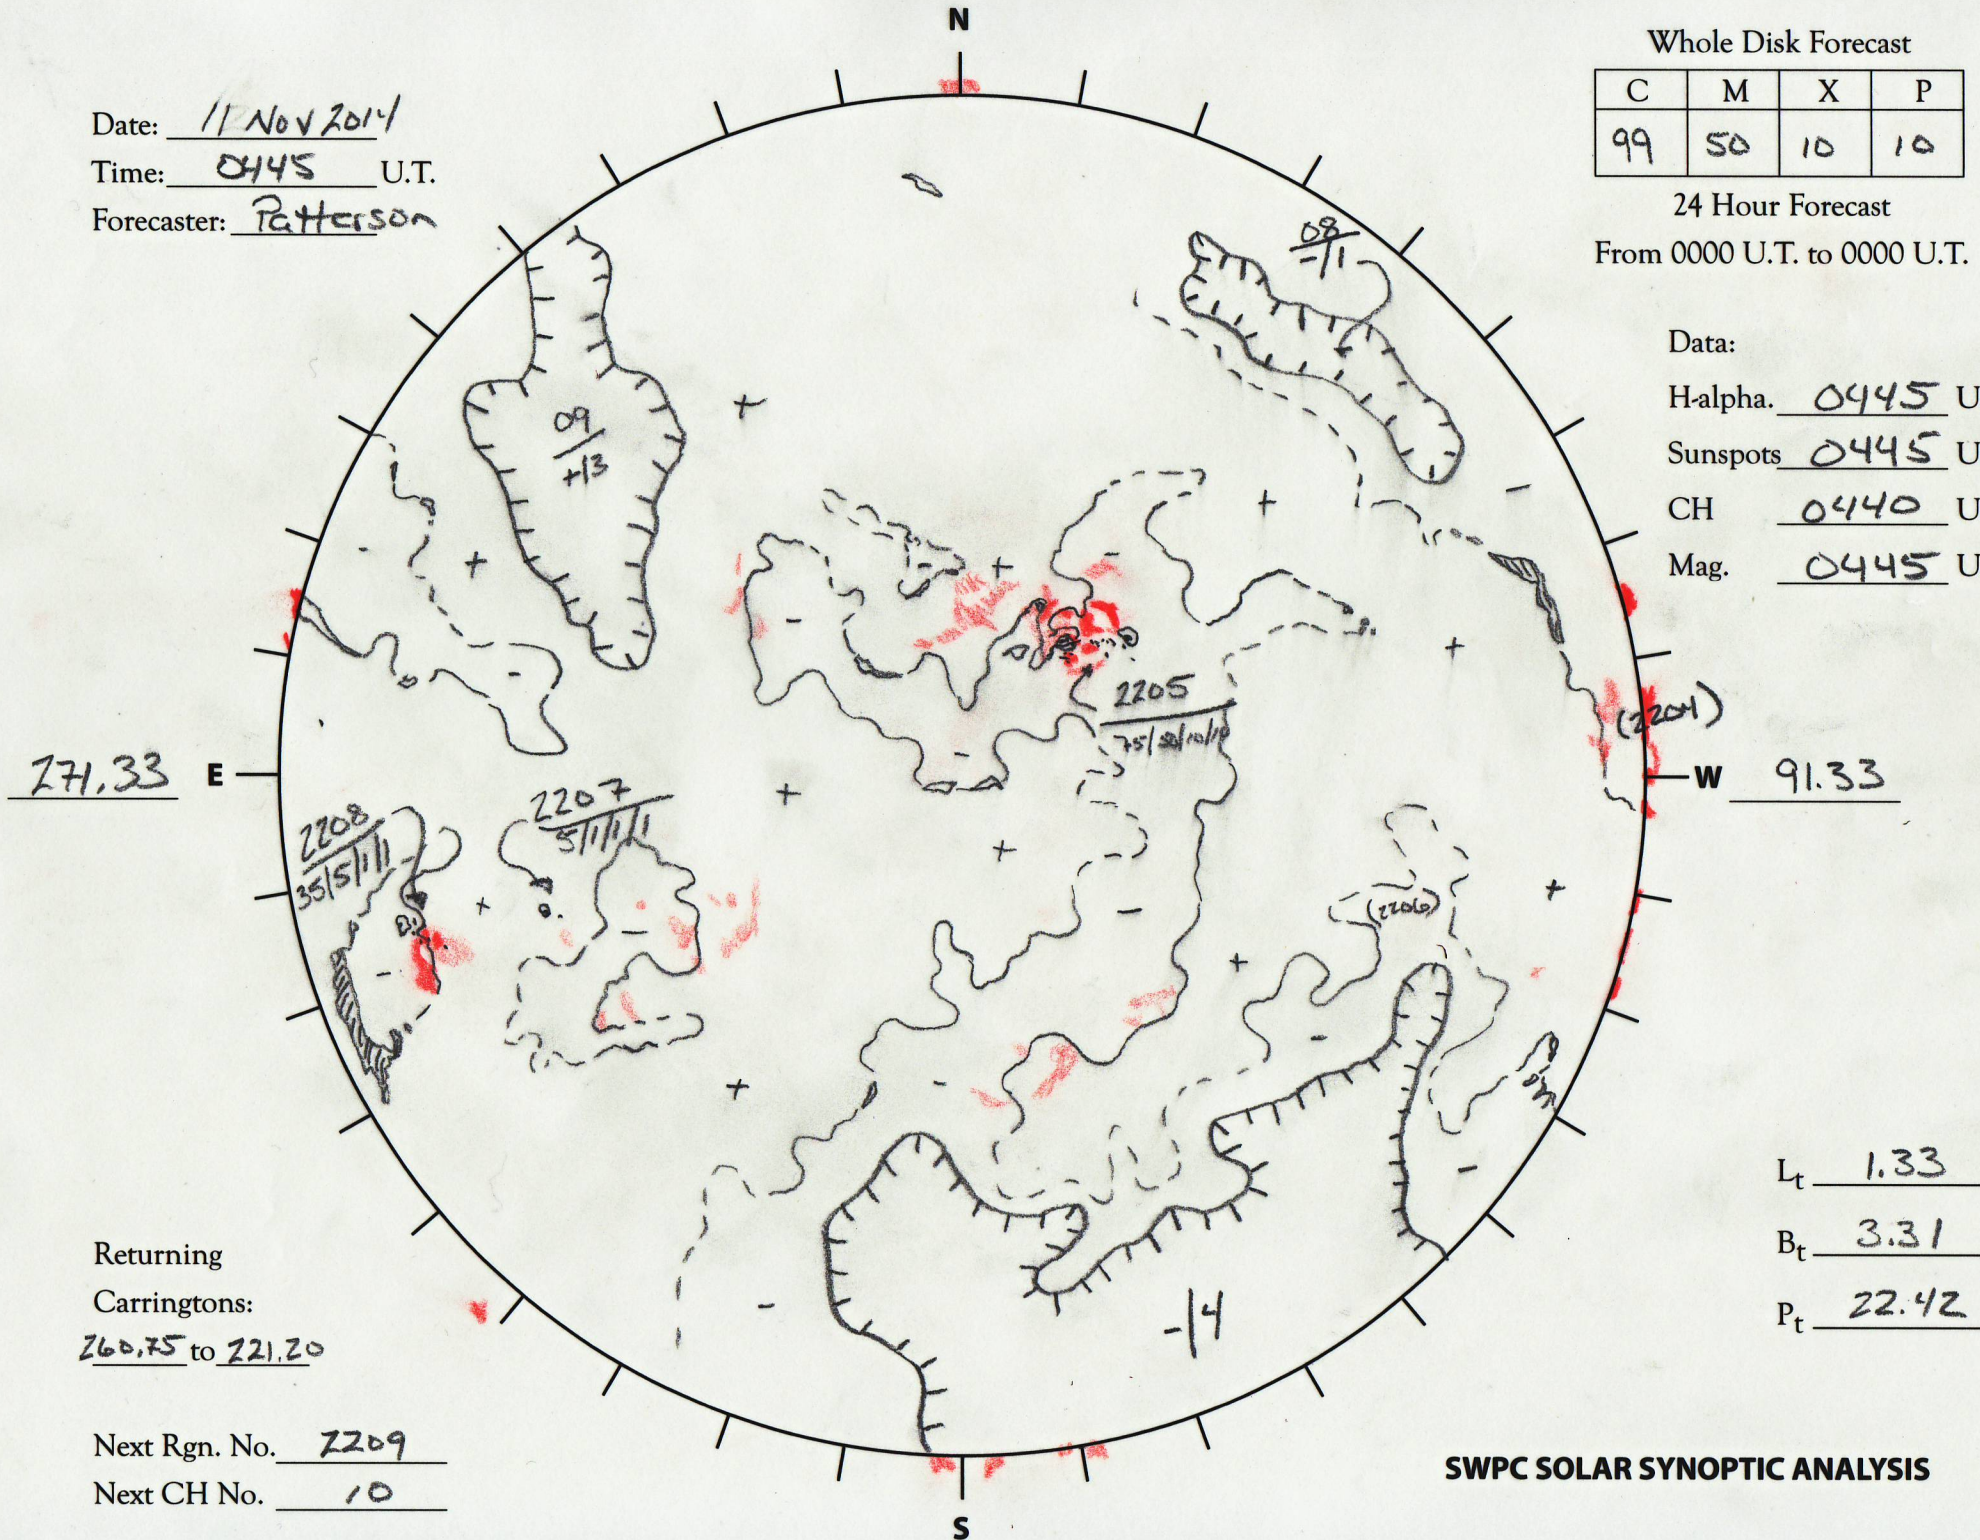

Date: 11 Nov 2014  
 Time: 0445 U.T.  
 Forecaster: Patterson

Whole Disk Forecast

C	M	X	P
99	50	10	10

24 Hour Forecast  
 From 0000 U.T. to 0000 U.T.

Data:

H-alpha. 0445 U.T.

Sunspots 0445 U.T.

CH 0440 U.T.

Mag. 0445 U.T.

Returning  
 Carringtons:  
260.75 to 221.20

Next Rgn. No. 2209  
 Next CH No. 10

$L_t$  1.33

$B_t$  3.31

$P_t$  22.42