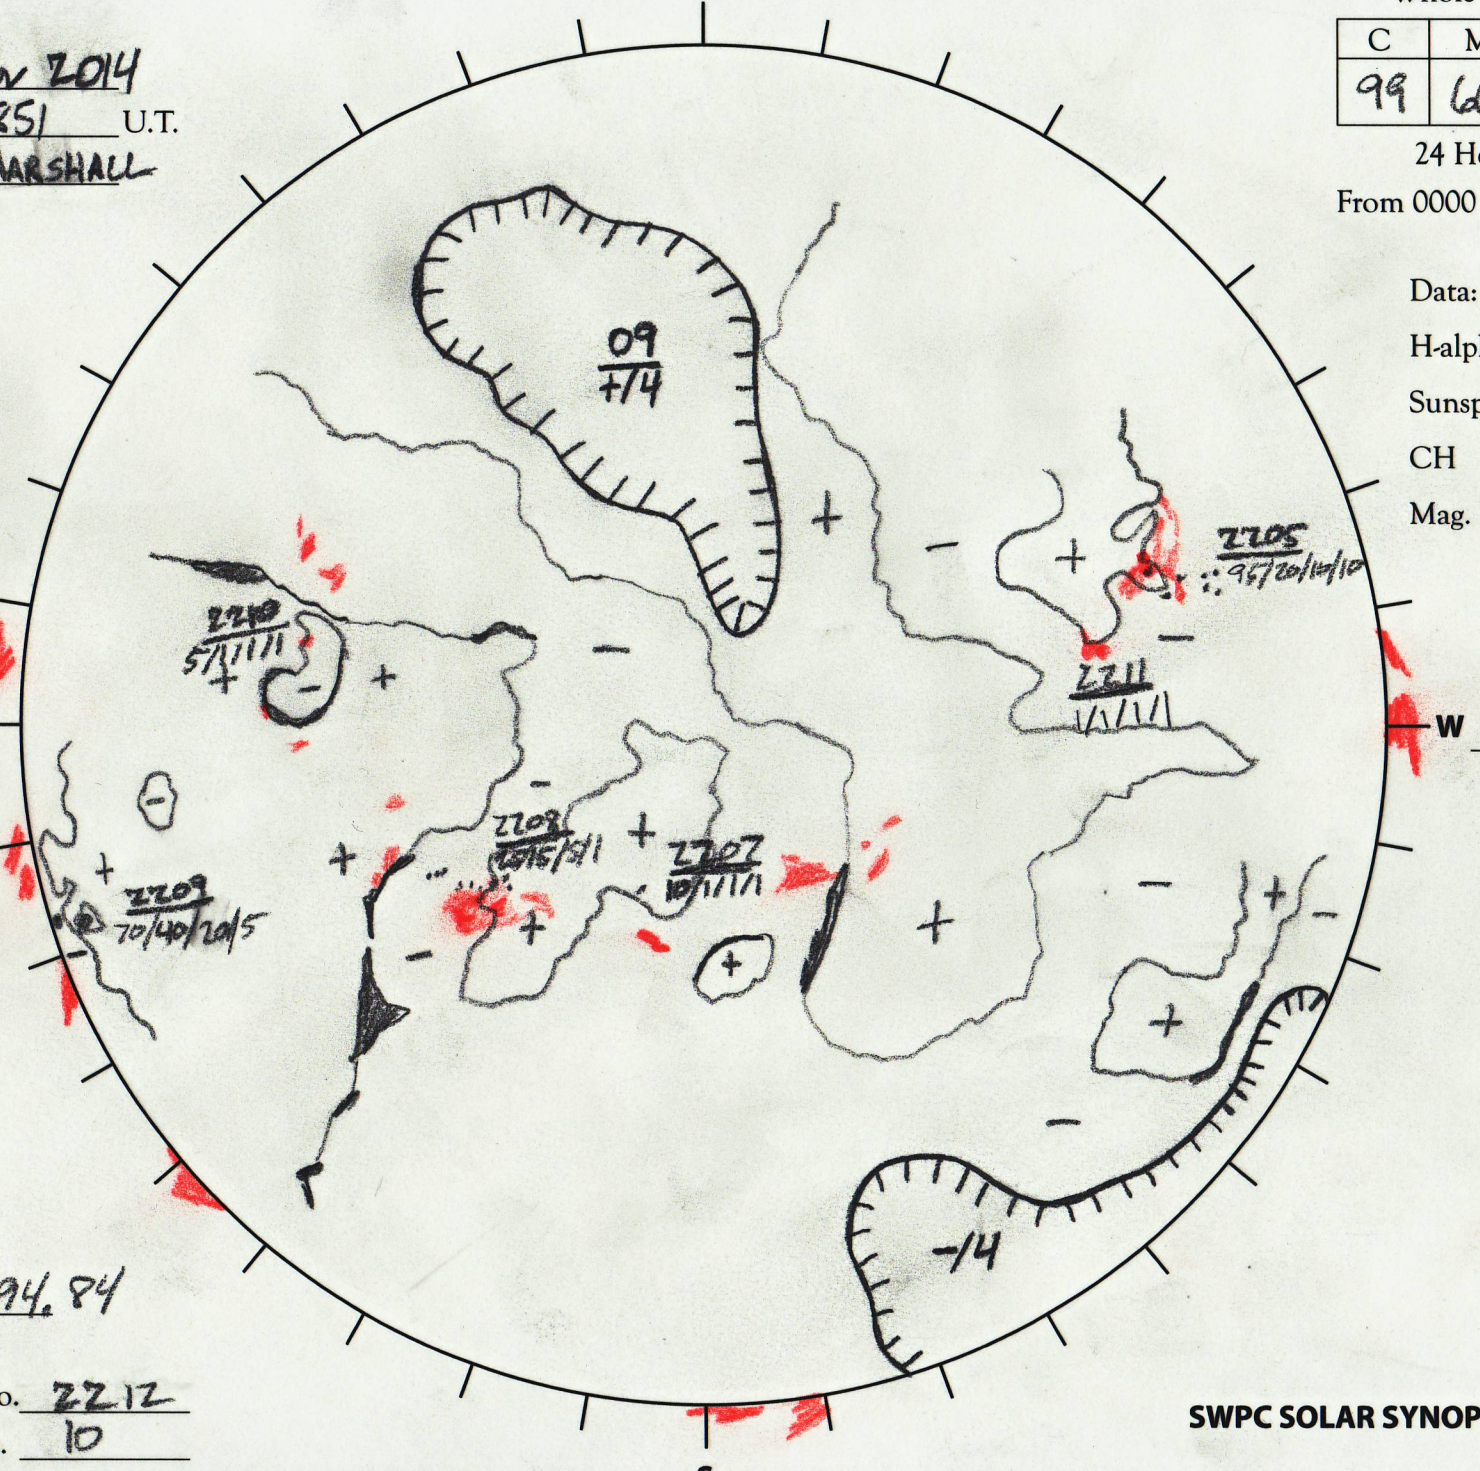

Date: 13 Nov 2014
 Time: 1851 U.T.
 Forecaster: MARSHALL

Whole Disk Forecast

C	M	X	P
99	60	20	10

24 Hour Forecast
 From 0000 U.T. to 0000 U.T.

Data:

H-alpha. 1851 U.T.

Sunspots 1854 U.T.

CH 1813 U.T.

Mag. 1854 U.T.

237.21 E

W 57.21

Returning Carringtons:
234.39 to 194.84

Next Rgn. No. 2212
 Next CH No. 10

L_t 327.21

B_t 3.07

P_t 21.76