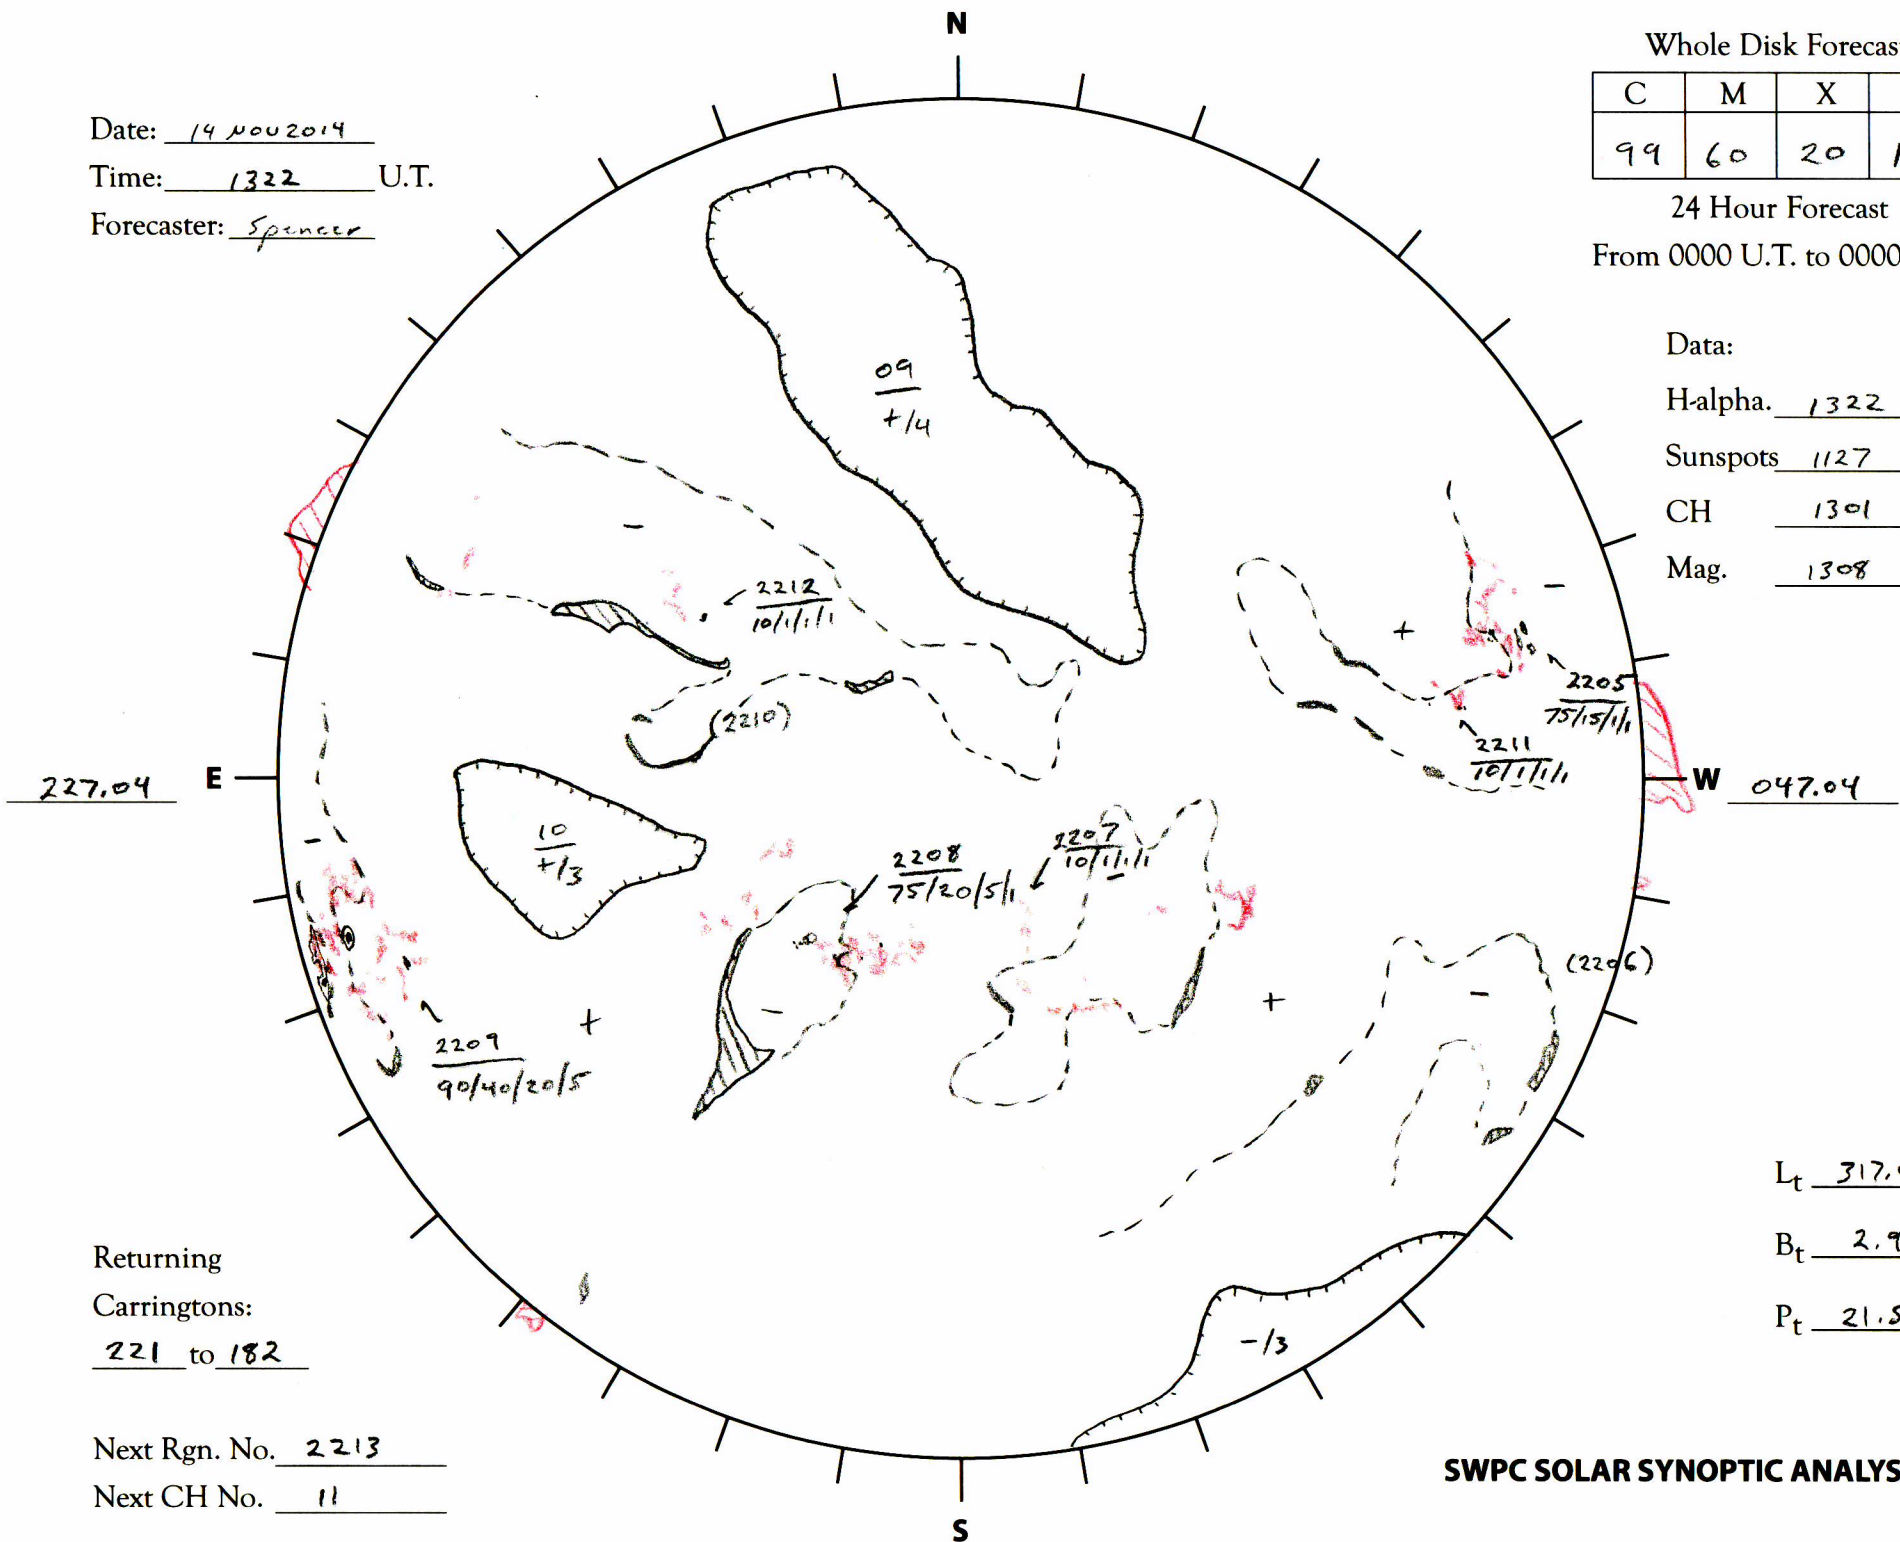

Date: 14 Nov 2014
 Time: 1322 U.T.
 Forecaster: Spencer

Whole Disk Forecast

C	M	X	P
99	60	20	10

24 Hour Forecast
 From 0000 U.T. to 0000 U.T.

Data:

H-alpha. 1322 U.T.

Sunspots 1127 U.T.

CH 1301 U.T.

Mag. 1308 U.T.

Returning
 Carringtons:
221 to 182

Next Rgn. No. 2213
 Next CH No. 11

L_t 317.04

B_t 2.93

P_t 21.55