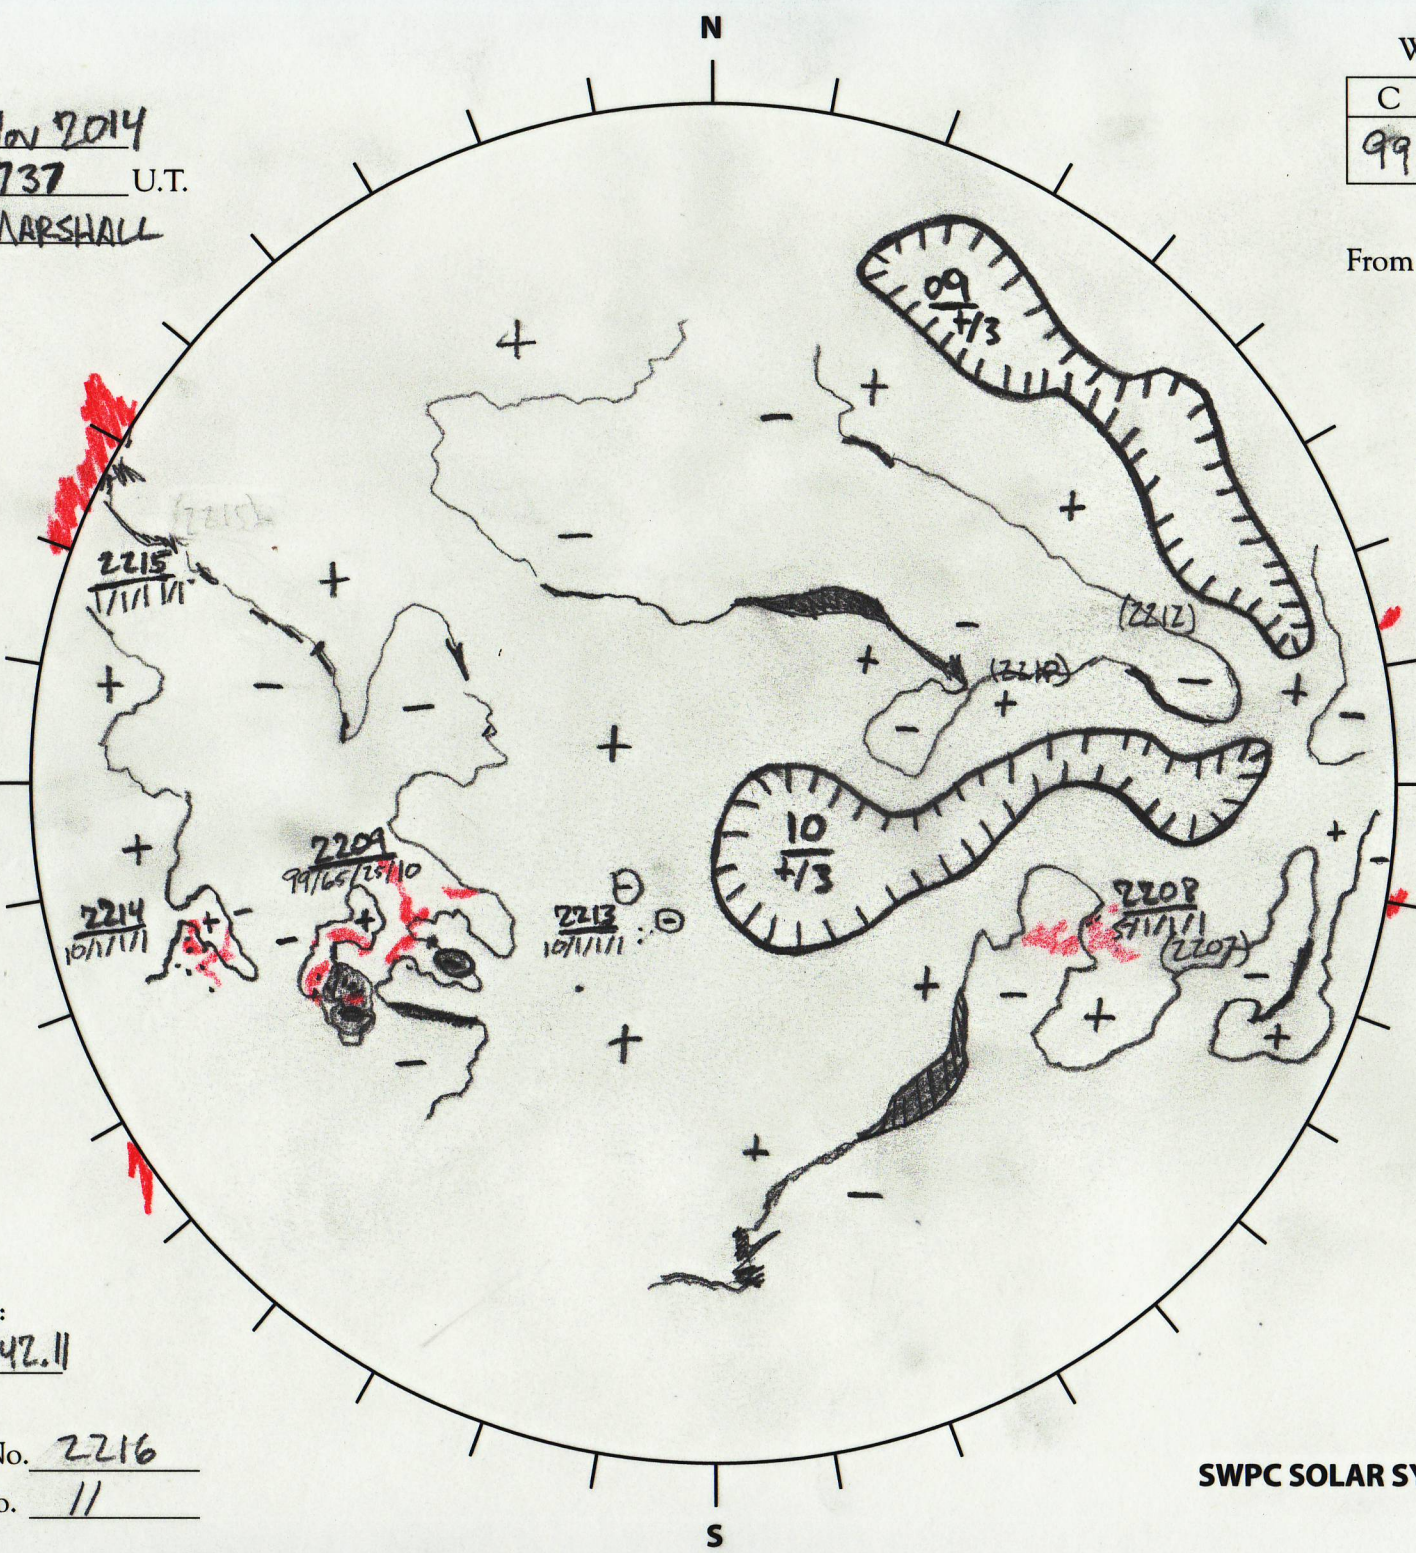

Date: 17 Nov 2014
 Time: 1737 U.T.
 Forecaster: MARSHALL

Whole Disk Forecast

C	M	X	P
99	65	25	10

24 Hour Forecast
 From 0000 U.T. to 0000 U.T.

Data:

H-alpha. 1737 U.T.

Sunspots 1709 U.T.

CH 1728 U.T.

Mag. 1645 U.T.

185.16 E

W 5.16

Returning
 Carringtons:
181.66 to 142.11

Next Rgn. No. 2216
 Next CH No. //

L_t 275.16

B_t 2.55

P_t 20.65