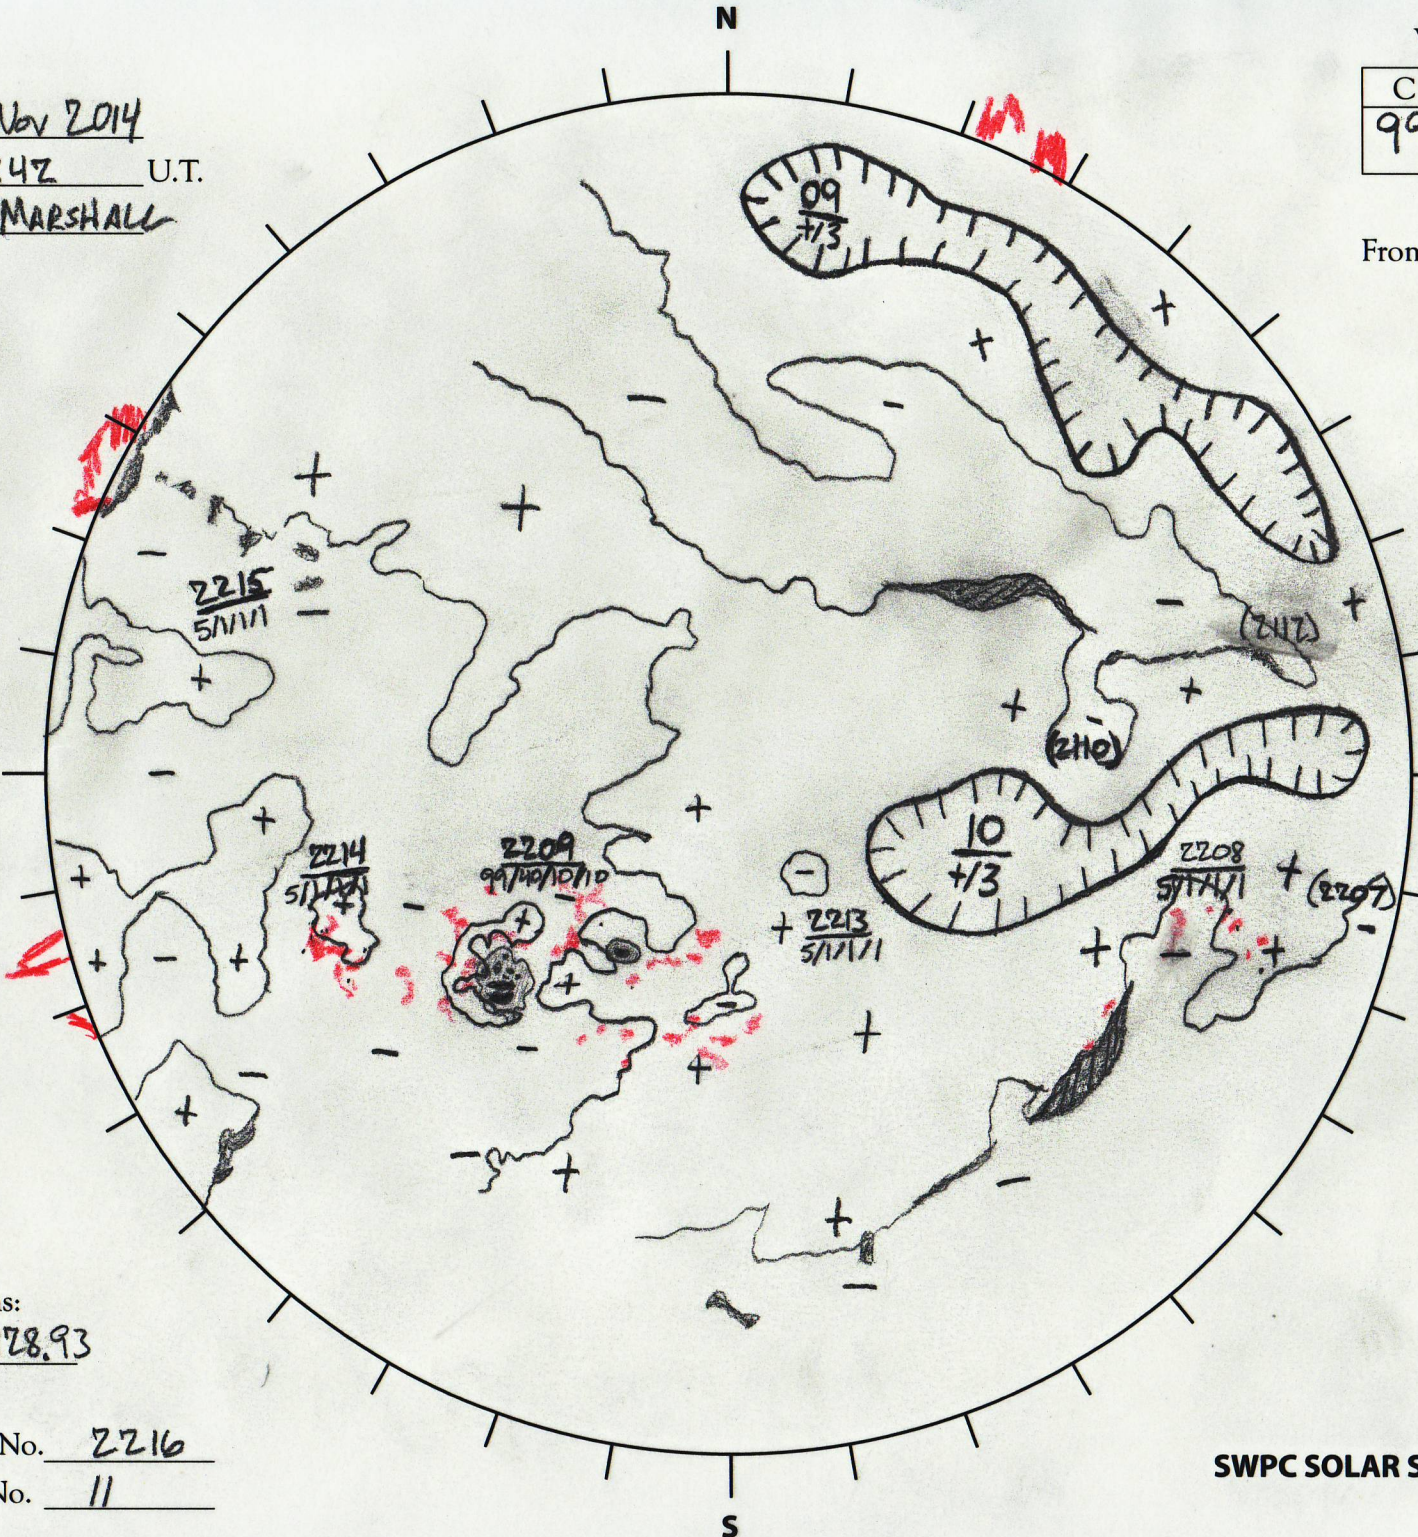

Date: 18 Nov 2014
 Time: 1842 U.T.
 Forecaster: MARSHALL

Whole Disk Forecast

C	M	X	P
99	40	10	10

24 Hour Forecast
 From 0000 U.T. to 0000 U.T.

Data:
 H-alpha. 1842 U.T.
 Sunspots 1803 U.T.
 CH 1810 U.T.
 Mag. 1800 U.T.

171.38 E

W 351.38

Returning
 Carringtons:
168.47 to 178.93

Next Rgn. No. 2216
 Next CH No. 11

L_t 261.38
 B_t 2.43
 P_t 20.34