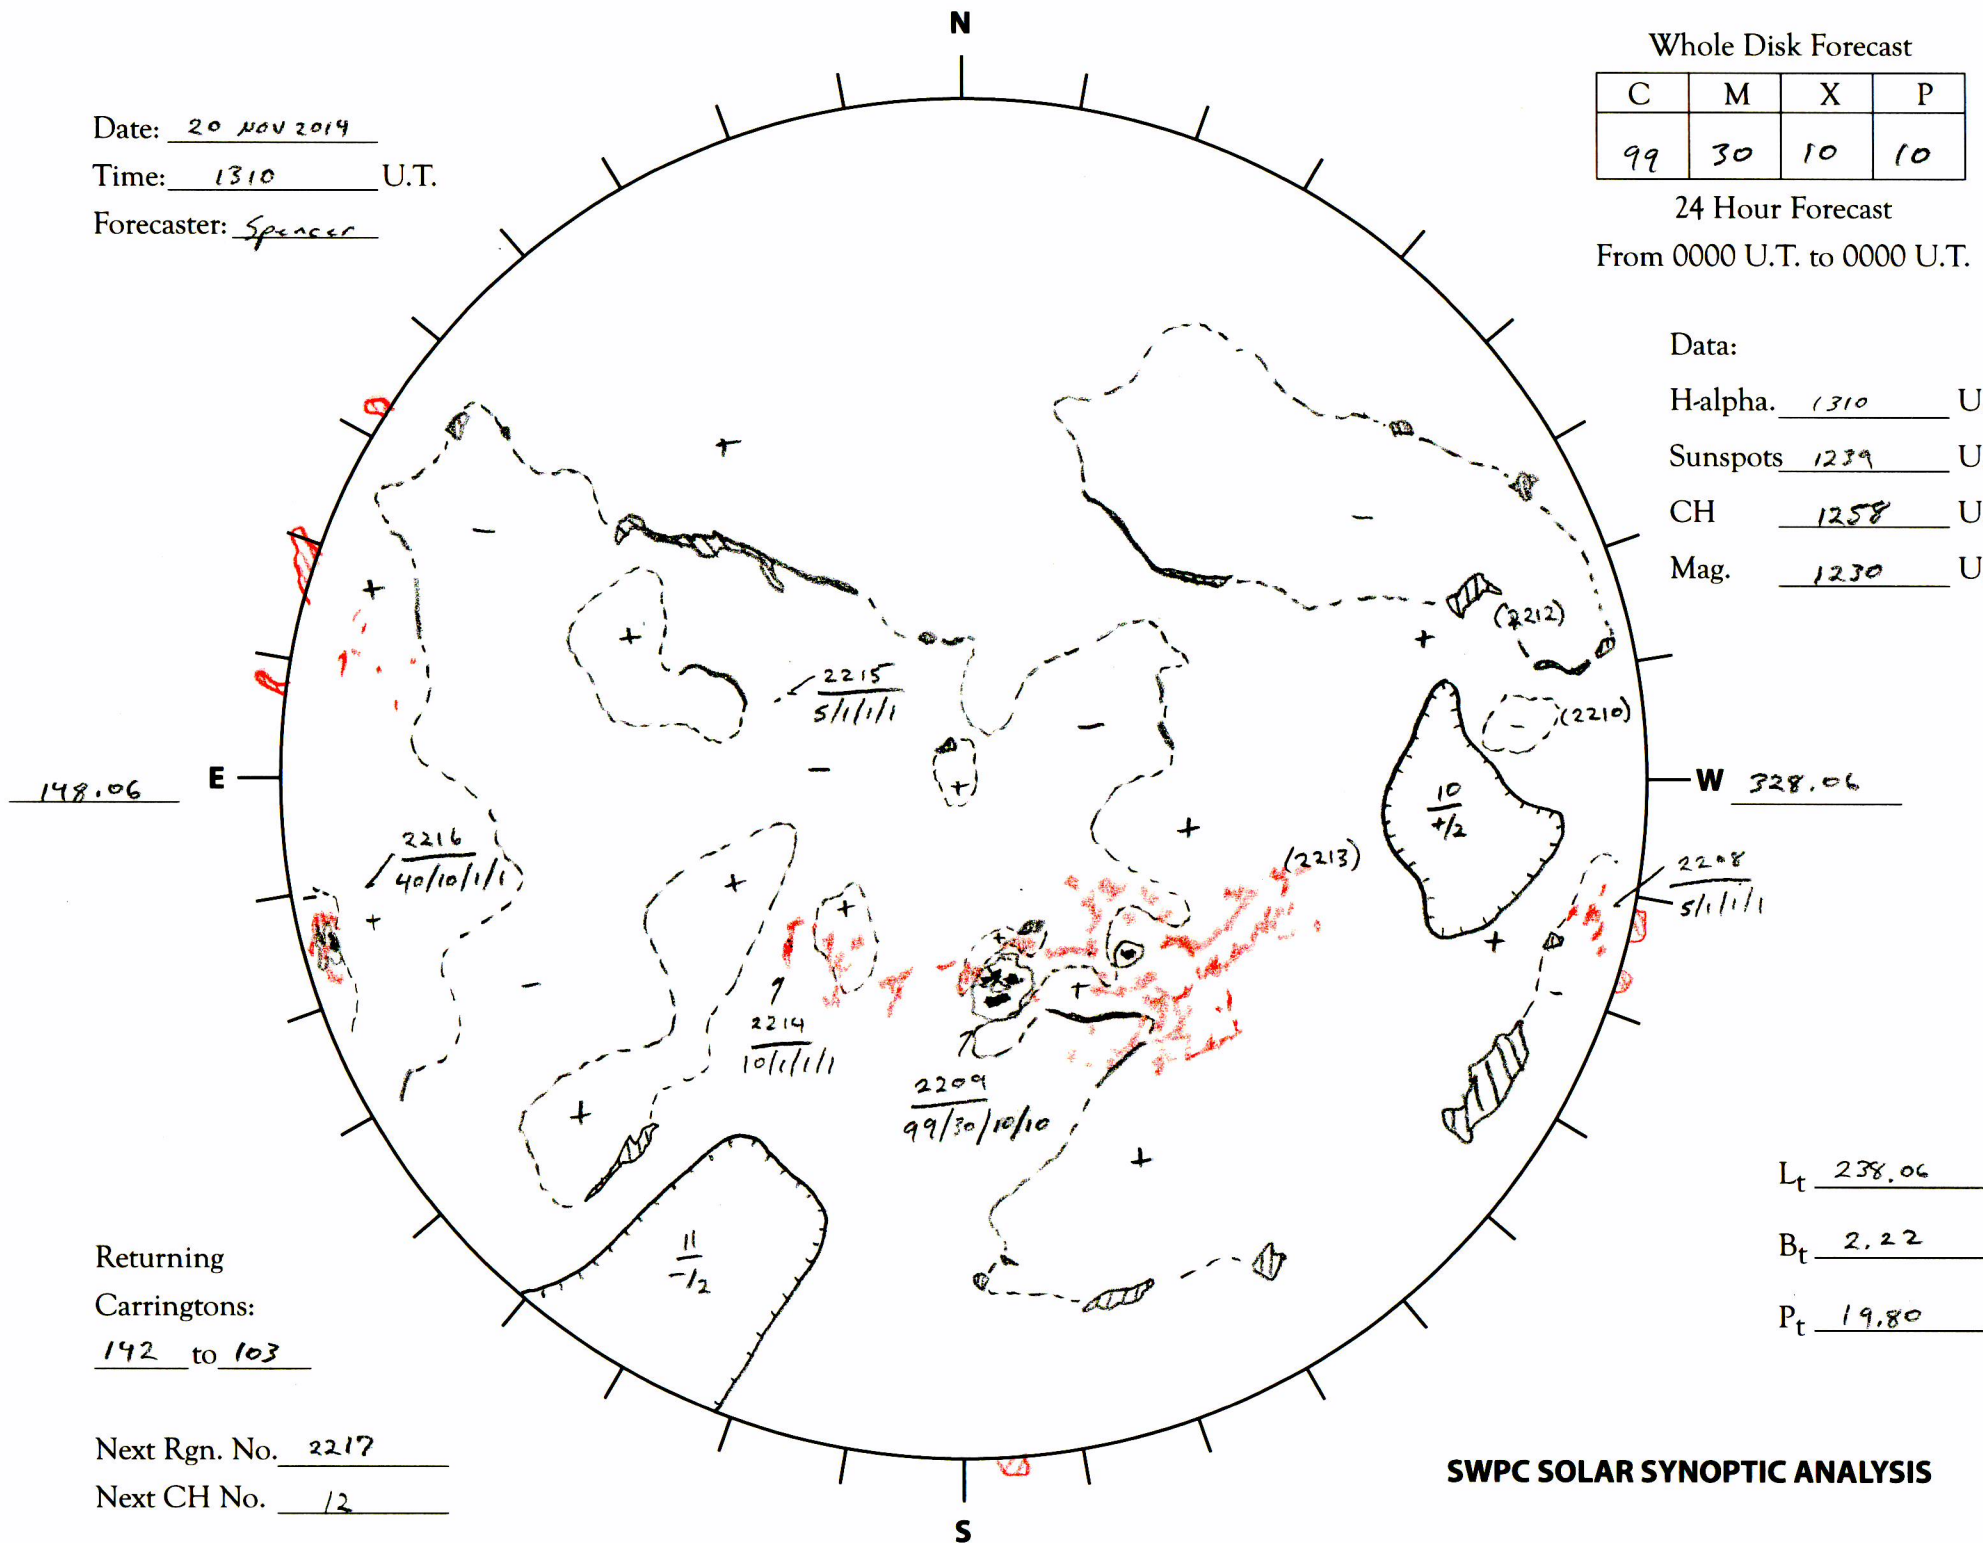

Date: 20 NOV 2014
 Time: 1310 U.T.
 Forecaster: Spencer

Whole Disk Forecast

C	M	X	P
99	30	10	10

24 Hour Forecast
 From 0000 U.T. to 0000 U.T.

Data:

H-alpha. 1310 U.T.

Sunspots 1239 U.T.

CH 1258 U.T.

Mag. 1230 U.T.

Returning
 Carringtons:
142 to 103

Next Rgn. No. 2217
 Next CH No. 12

L_t 238.06

B_t 2.22

P_t 19.80